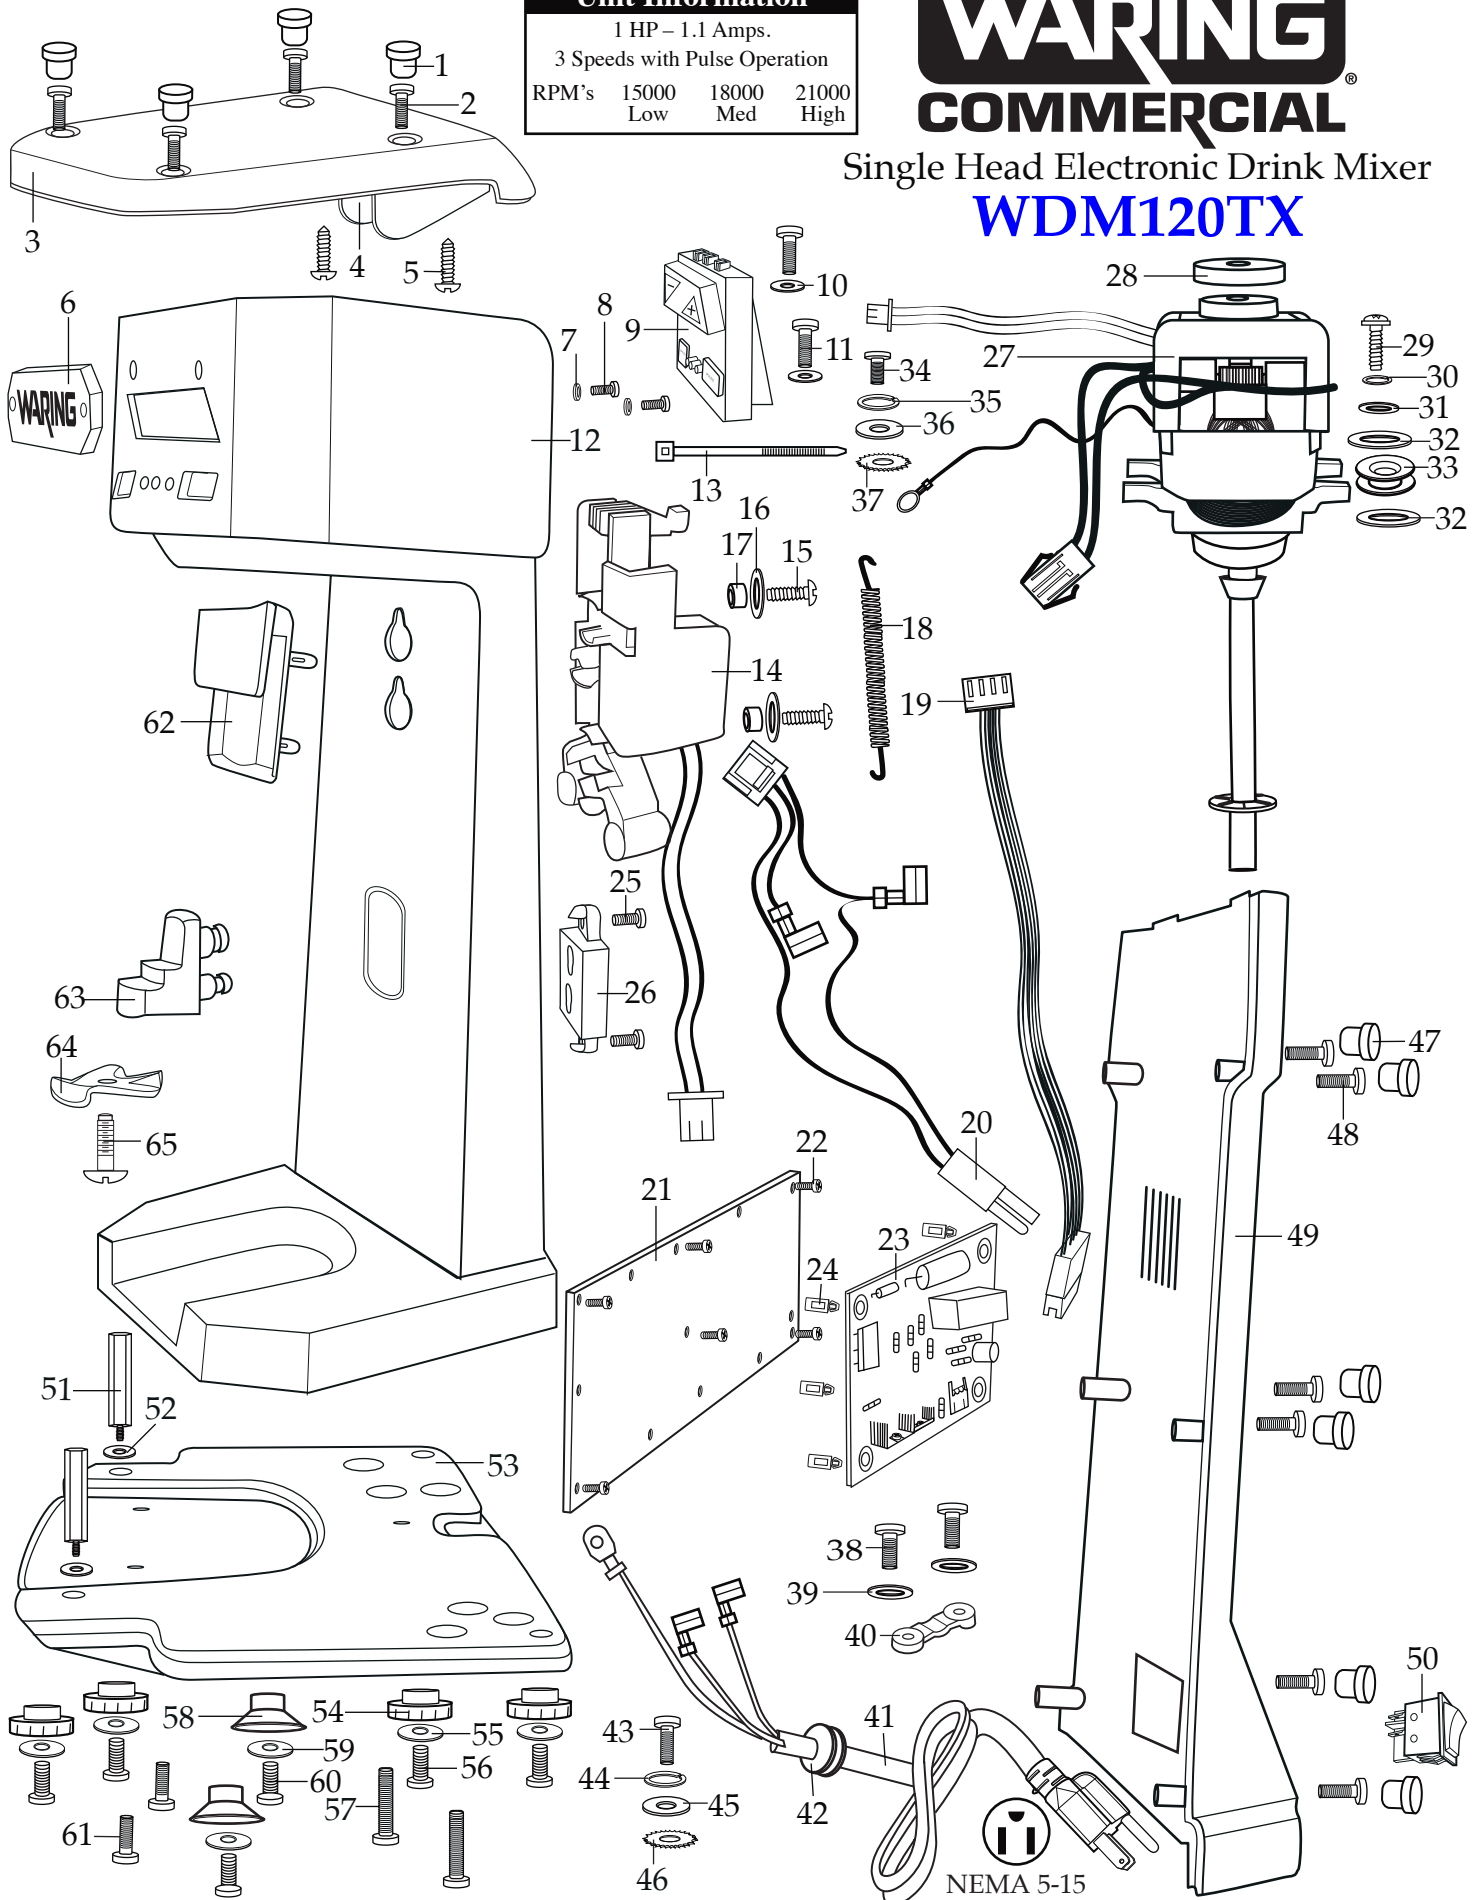

**Unit Information**

	1 HP – 1.1 Amps.		
	3 Speeds with Pulse Operation		
RPM's	15000	18000	21000
	Low	Med	High

Single Head Electronic Drink Mixer  
**WDM120TX**

Illustration#	Part#	Description
1	037532	Hole Plugs (4 required)
2	033901	Screw (4 required)
3	037533 037534	Top Cover Top Cover with Air Guards
4	037126	Top Cover Air Guards
5	033886	Screw (2 required)
6	030689	Name Plate
7	030690	Washer (2 required)
8	030691	Screw (2 required)
9	037535	Control Panel
10	037536	Fiber Washer (2 required)
11	030706	Screw (2 required)
12	037537	Housing
13	013791	Wire Tie (4 required)
14	037538	Actuator Switch
15	033901	Screw (2 required)
16	030696	Washer (2 required)
17	030703	Sleeve (2 required)
18	037539	Spring
19	037540	Lead Tape
20	037541	Lead Harness
21	037542	Power Board Holder
22	037543	Screw (6 required)
23	037544	Power Board
24	033881	Press Lock Stand Offs (4 required)
25	037546	Screw (2 required)
26	037545	Cup Support Locking Assembly
27	037547	Motor
28	030694	Top Motor Mount
29	037548	Screw (sems 2 required)

<b>Illustration#</b>	<b>Part#</b>	<b>Description</b>
30	030714	Spring Washer (2 required)
31	030696	Washer (2 required)
32	033697	Large Washer (2 required)
33	030697	Side Motor Mounts (2 required)
34	030706	Motor Ground Screw
35	030714	Spring Washer
36	037549	Washer
37	030707	Lock Washer
38	037550	Cord Clamp Screw (2 required)
39	030696	Washer (2 required)
40	033666	Cord Clamp
41	037551	Cord
42	031984	Strain Relief
43	033901	Cord Ground Screw
44	030714	Spring Washer
45	037549	Washer
46	030707	Lock Washer
47	037532	Hole Plug (6 required)
48	033901	Screw (6 required)
49	037552	Back Plate
50	037553	Rocker On/Off Switch
51	037965	Connector (2 required)
52	037966	Washer (2 required)
53	037967 037554	Bottom Plate with Weights Bottom Plate with Weights
54	036046	Feet (4 required)
55	030696	Washer (4 required)
56	030706	Screw (4 required)
57	037133	1.5" Screw (2 required)
58	030719	Suction Cup Feet (2 required)