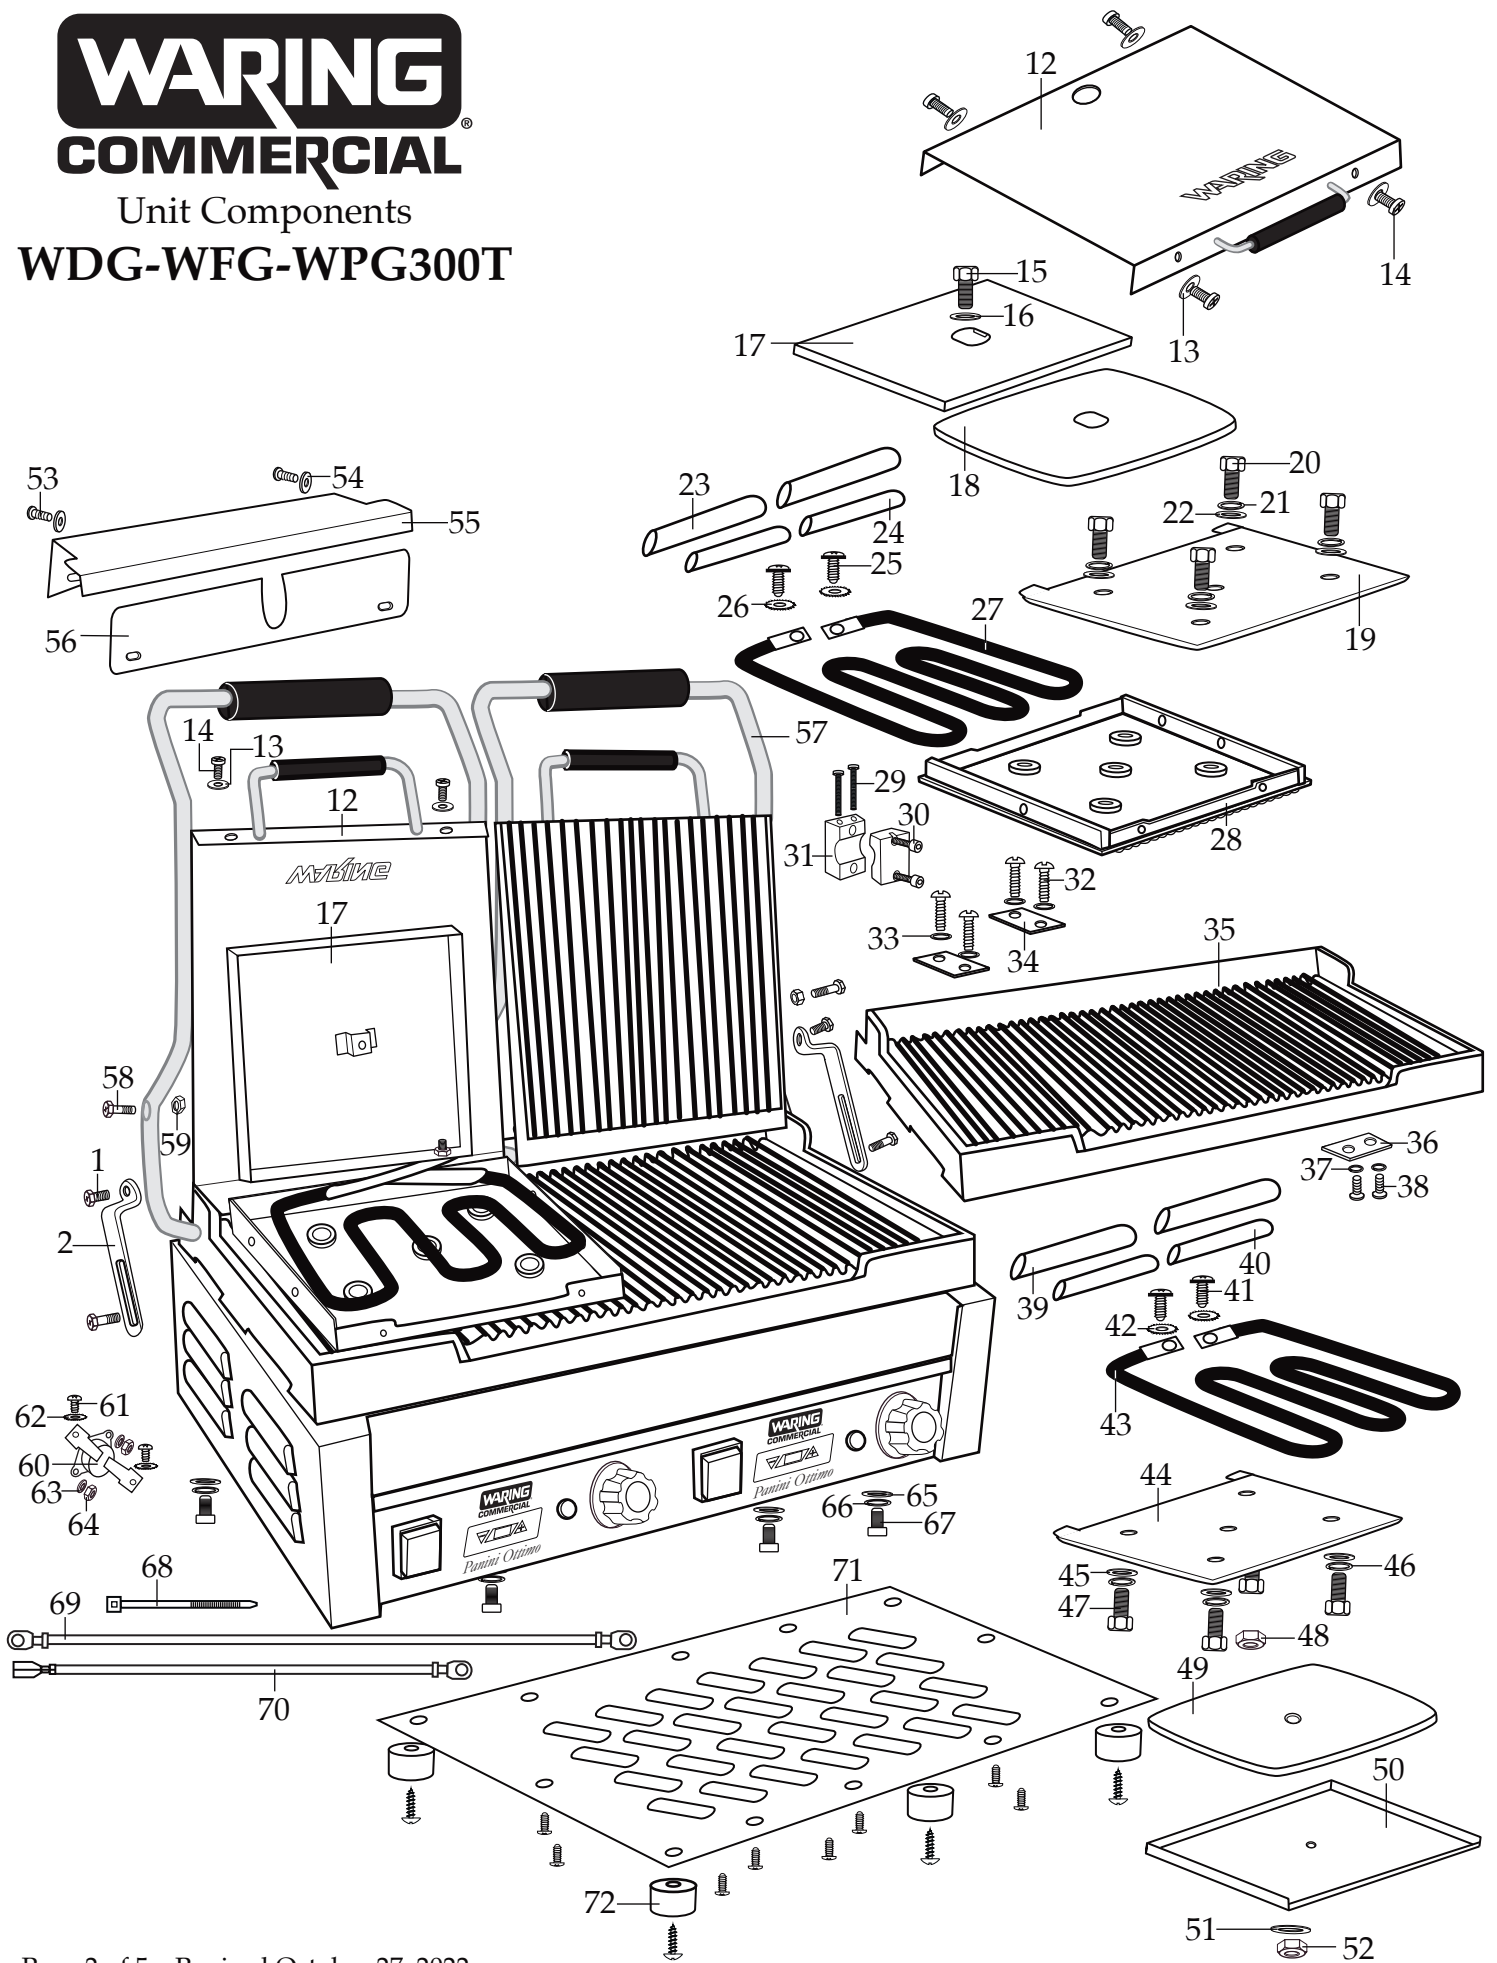

WARING COMMERCIAL

Unit Components WDG-WFG-WPG300T

Catalog/Model

WDG300T

WFG300T

WPG300T

WARING COMMERCIAL

314 Ella T. Grasso Ave.

Torrington, CT 06790

Tele. 1-800-269-6640

Fax 860-496-9017

www.waringcommercialproducts.com

Illustration#	Part#	Description
1	028625	Pivot Bracket Screw Set (1 small and 1 large)
2	028624	Pivot Bracket (2 required)
3	028627	Set Screw (4 required)
4	028626	Control Knob (2 required)
5	029504	Drip Tray
6	028622	Foot (2 required)
7	028623	Foot Screw (4 required)
8	029478	On/Off Switch (2 required)
9	030018	Indicator Light (2 required)
10	030013	Thermostat (2 required)
11	029943	Thermostat Screw (4 required)
12	030080	Cover (2 required)
13	029946	Washer (8 required)
14	029947	Screw (8 required)
15	029950	Hex Head Bolt (2 required)
16	029951	Washer (2 required)
17	030057	Top Insulation Plate (2 required)
18	030058	Top Insulation (2 required)
19	030059	Top Element Plate (2 required)
20	029962	Hex Head Bolt (8 required)
21	029963	Spring Washer (8 required)
22	029964	Washer (8 required)
23	029956	Fiber Sleeve (4 required)
24	029957	Plastic Sleeve (4 required)
25	029958	Screw (4 required)
26	029959	Washer (4 required)
27	030060	Top Element (2 required)
28	030061 030062	Top Flat Grill Plate Top Ribbed Plate
29	036549 030054	Screw (2 required per tension bracket <i>on units after 10/18/2017</i>) Screw (2 required)