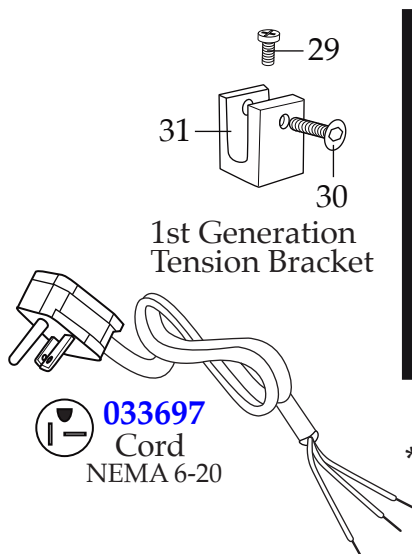

Catalog/Model

WDG300T

WFG300T

WPG300T

WARING COMMERCIAL

314 Ella T. Grasso Ave.

Torrington, CT 06790

Tele. 1-800-269-6640

Fax 860-496-9017

www.waringcommercialproducts.com

Illustration#	Part#	Description
55	036569 030071	Rear Cover w/ Tension Cover (2 required per unit <i>on units after 10/18/2017</i>) Rear Cover with Tension Cover (2 required)
56	036570 030072	Rear Cover Plate w/ Tension Hole (2 required per unit <i>on units after 10/18/2017</i>) Rear Cover Plate w/ Tension Hole (2 required per unit)
57	030073	Large Handle (2 required)
58	029990	Hex Head Screw (4 required)
59	029991	Nut (4 required)
60	030074	Thermal Cut-off (2 required)
61	030075	Screw (4 required)
62	030076	Lock Washer (4 required)
63	029997	Washer (4 required)
64	029998	Nut (4 required)
65	029999	Washer (4 required)
66	030000	Spring Washer (4 required)
67	030001	Bolt (4 required)
68	013731	Wire Tie (11 required)
69	030077	20" Red Lead
70	030078	17" Red Lead
71	030079	Bottom Housing Plate
72	030006	Screw (8 required)
73	034202	Timer ONLY (2 required 2AAA batteries needed for each timer)

* Certified replacement of the cord set can only be performed by an Authorized Service Center or the Waring Factory Service Center.