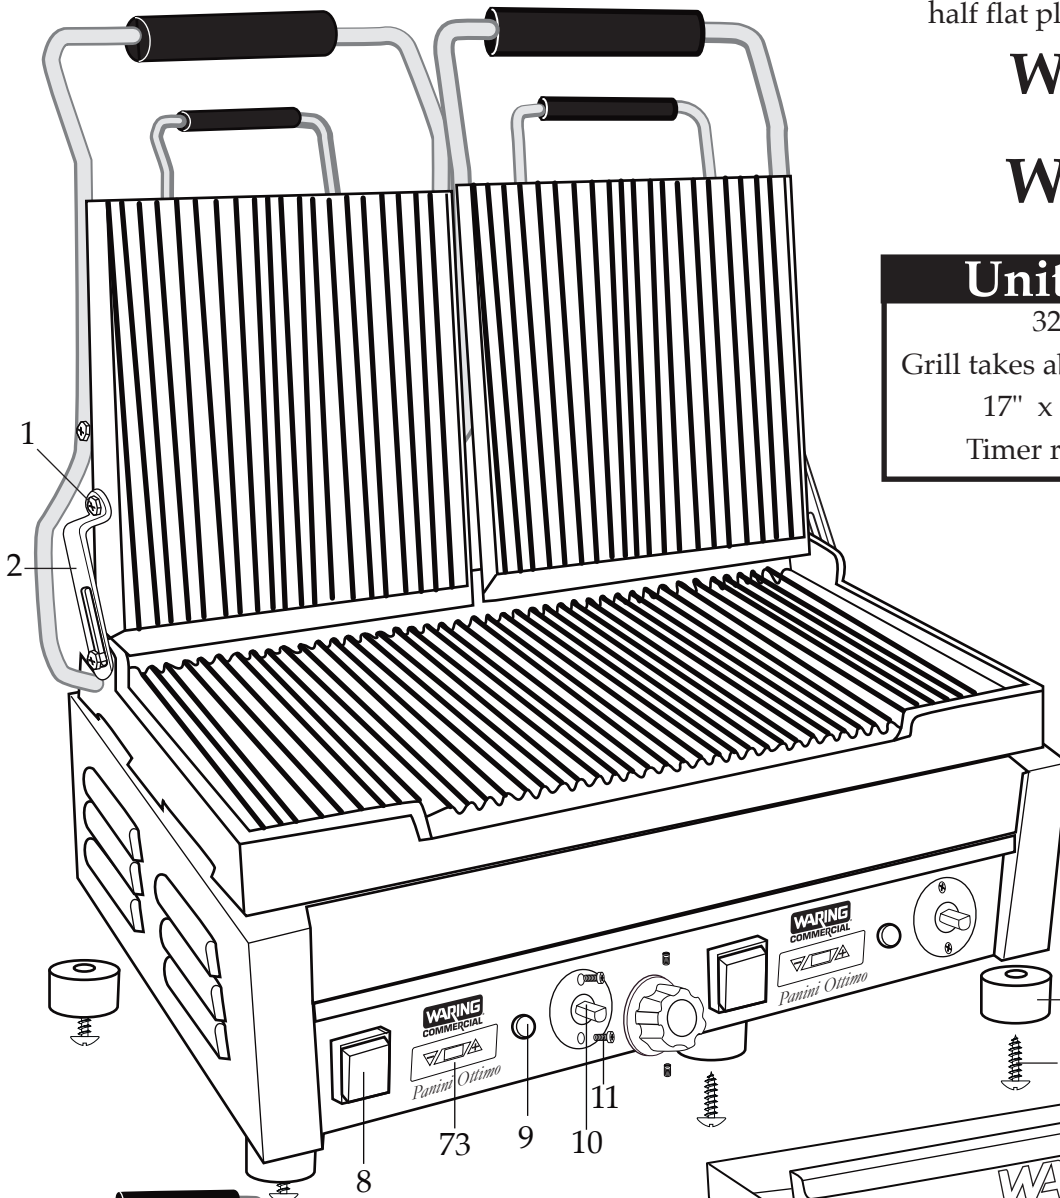

029824

5/32" Short Arm Hex Key
Allen Wrench

032000

Cleaning Brush

033053

Coil (2 required per unit)

034209

WDG300T Base Unit Assembly

034210

WFG300T Base Unit Assembly

034211

WPG300T Base Unit Assembly