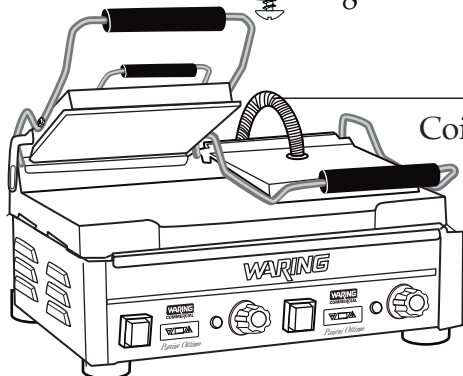

240 Volt Panini Ottimo® / Tostato Ottimo®
Dual Italian-Style Panini Grills with
Timers

WDG300T

half flat plates / half ribbed plates

WFG300T

flat grill

WPG300T

ribbed grill

Unit Information

3200 Watts 240 Volts

Grill takes about 10 minutes to warm up.

17" x 9.25" Cooking Surface

Timer requires 2 AAA batteries

Date Code Location
YY|MM|DD

029824

5/32" Short Arm Hex Key
Allen Wrench

032000

Cleaning Brush

033053

Coil (2 required per unit)

034209

WDG300T Base Unit Assembly

034210

WFG300T Base Unit Assembly

034211

WPG300T Base Unit Assembly