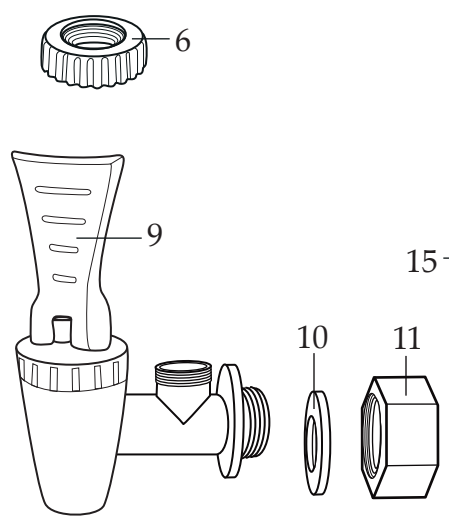

Unit Information

120 volts - 1500 watts

Dual heater system for brewing
and keep warm at optimal
temperatures

Boil dry protection with auto reset

WARING

COMMERCIAL

110 Cup Coffee Urn
WCU110

036434
WCU110 Unit

WARING COMMERCIAL

WCU110

Internal Components

Illustration#	Part#	Description
1	036429	Cover
2	036430	Coffee Basket
3	036431	Percolator Tube
4	036413	Water Gauge Cover
5	036432	Water Gauge Tube
6	036422	Water Gauge Tube Collar
7	036415	Glass Tube Seal (2 required)
8	036433	Glass Tube
9	036417	Spigot
10	036418	Spigot Seal
11	036419	Spigot Nut
12	036420	Feet (4 required)
13	036635	Screw (3 required)
14	036638	Cord
15	036636	Tank Base
16	036637	Tank Skirt
17	036659	Tank (comes with coffee heater, handles and sight glass bracket)