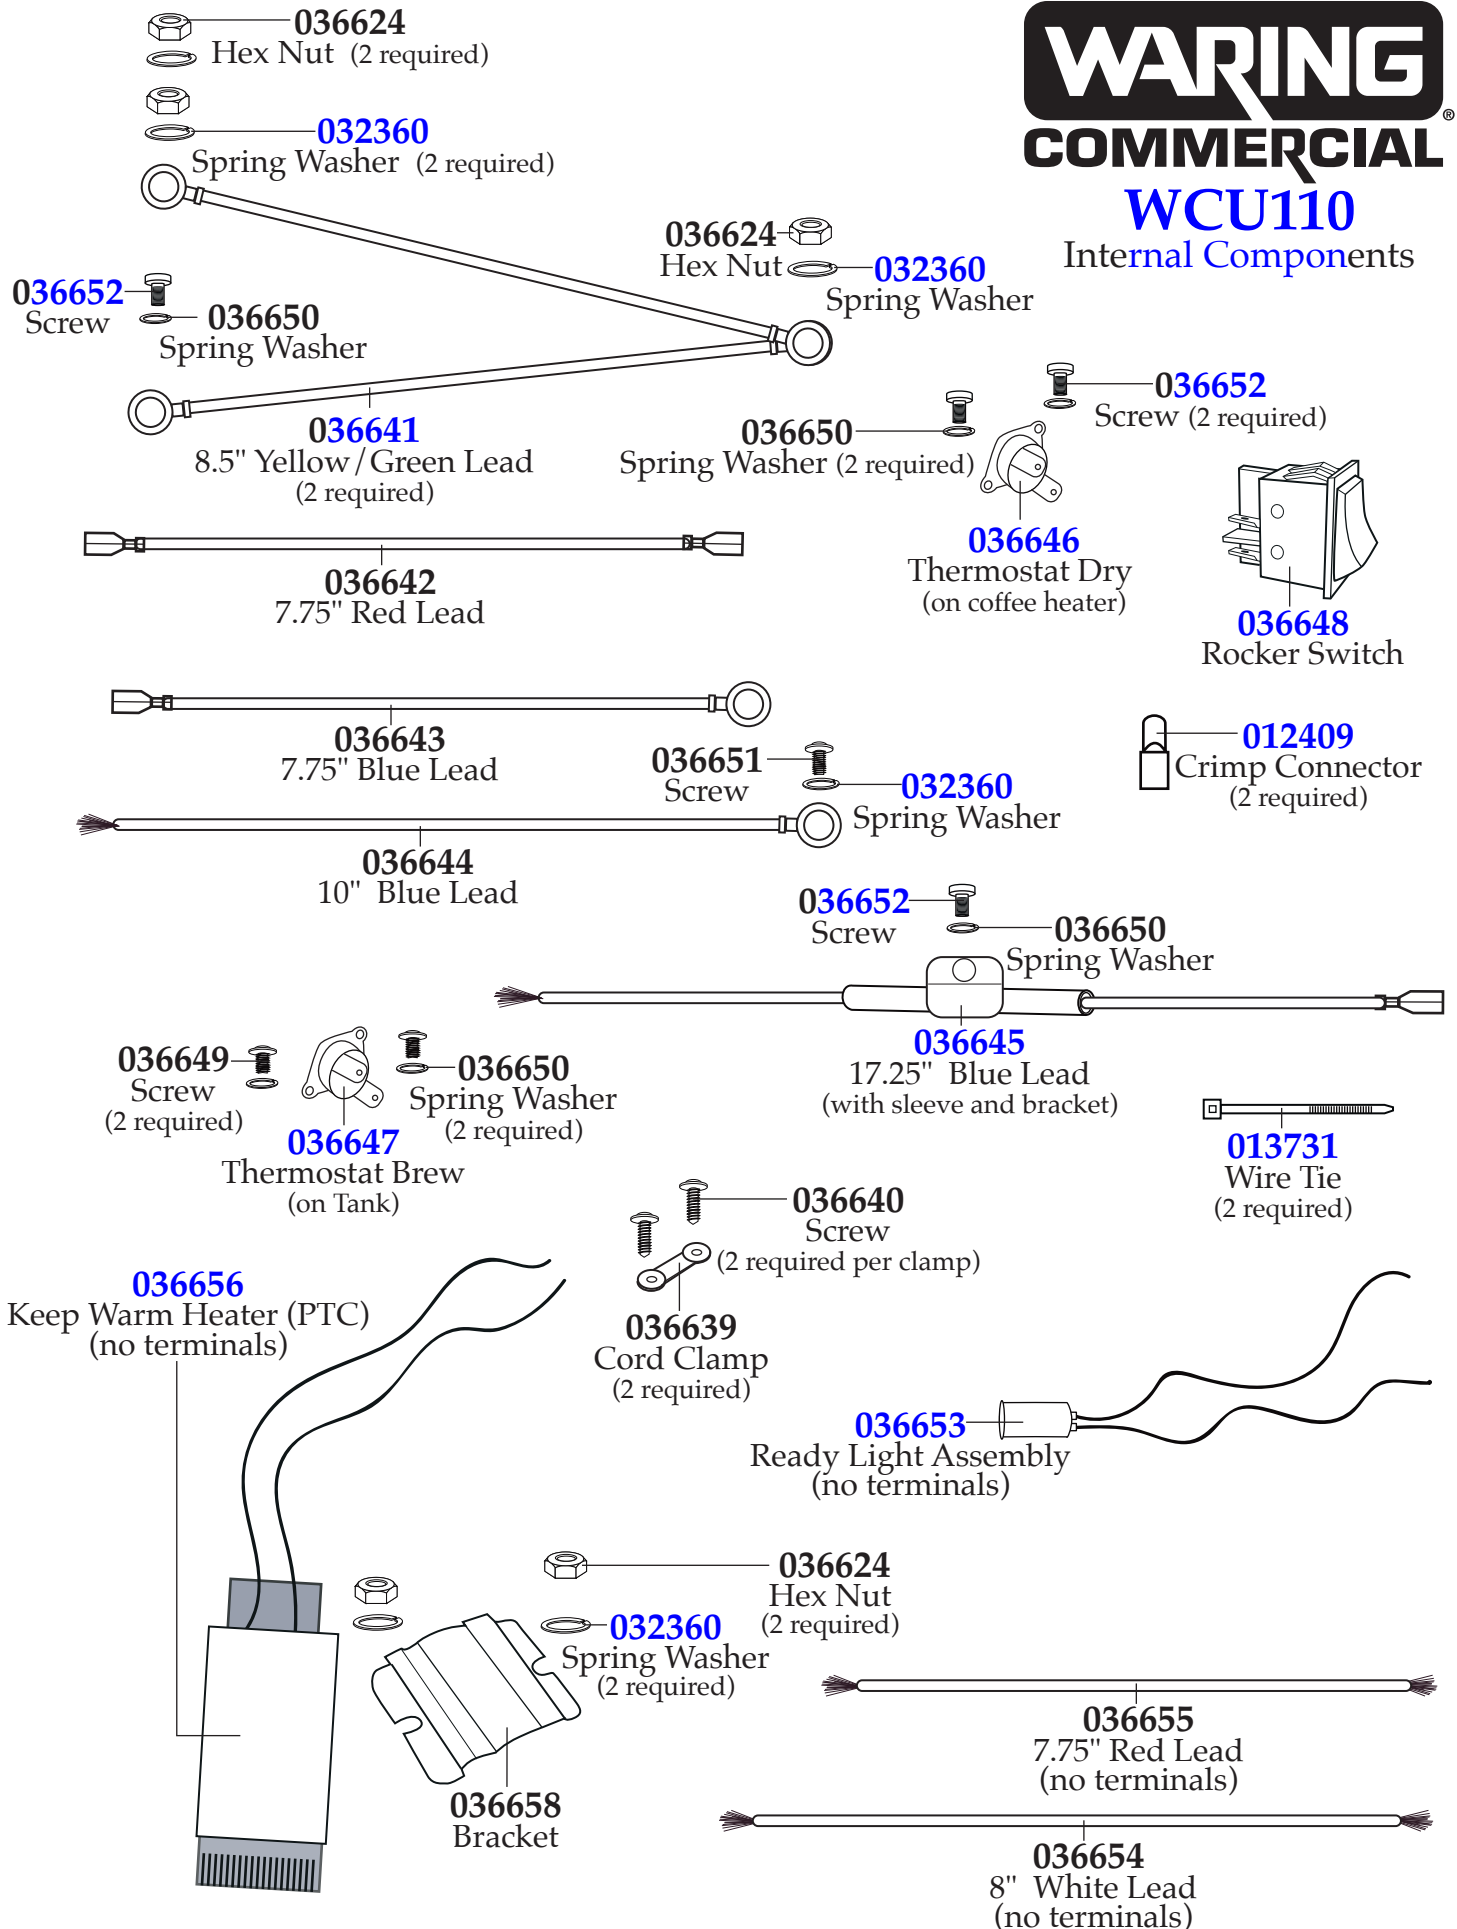

Unit Information

120 volts - 1500 watts

Dual heater system for brewing
and keep warm at optimal
temperatures

Boil dry protection with auto reset

WARING

COMMERCIAL

110 Cup Coffee Urn
WCU110

036434
WCU110 Unit

WARING COMMERCIAL

WCU110

Internal Components

Illustration#	Part#	Description
1	036429	Cover
2	036430	Coffee Basket
3	036431	Percolator Tube
4	036413	Water Gauge Cover
5	036432	Water Gauge Tube
6	036422	Water Gauge Tube Collar
7	036415	Glass Tube Seal (2 required)
8	036433	Glass Tube
9	036417	Spigot
10	036418	Spigot Seal
11	036419	Spigot Nut
12	036420	Feet (4 required)
13	036635	Screw (3 required)
14	036638	Cord
15	036636	Tank Base
16	036637	Tank Skirt
17	036659	Tank (comes with coffee heater, handles and sight glass bracket)

Note: Use Thermal Grease with Thermostat (dry),
Thermostat (brew) and Keep Warm Heater.