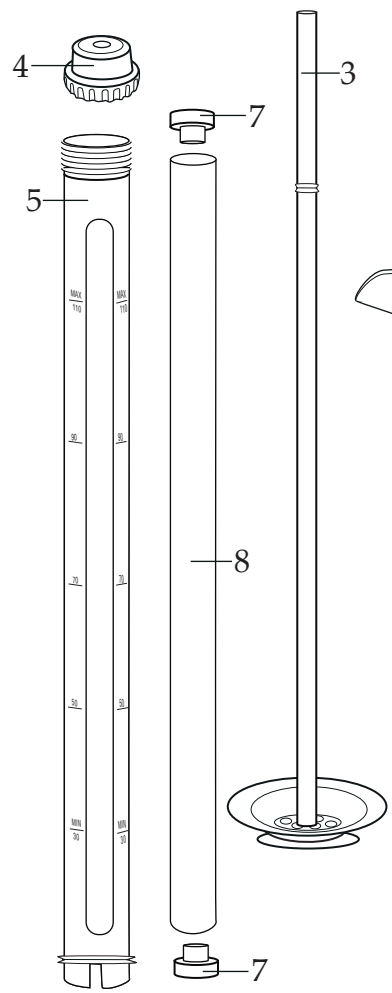

Unit Information

120 volts - 1500 watts

Dual heater system for brewing
and keep warm at optimal
temperatures

Boil dry protection with auto reset

WARING

COMMERCIAL

110 Cup Coffee Urn
WCU110

036434
WCU110 Unit

WARING COMMERCIAL

WCU110

Internal Components

Illustration#	Part#	Description
1	036429	Cover
2	036430	Coffee Basket
3	036431	Percolator Tube
4	036413	Water Gauge Cover
5	036432	Water Gauge Tube
6	036422	Water Gauge Tube Collar
7	036415	Glass Tube Seal (2 required)
8	036433	Glass Tube
9	036417	Spigot
10	036418	Spigot Seal
11	036419	Spigot Nut
12	036420	Feet (4 required)
13	036635	Screw (3 required)
14	036638	Cord
15	036636	Tank Base
16	036637	Tank Skirt
17	036659	Tank (comes with coffee heater, handles and sight glass bracket)