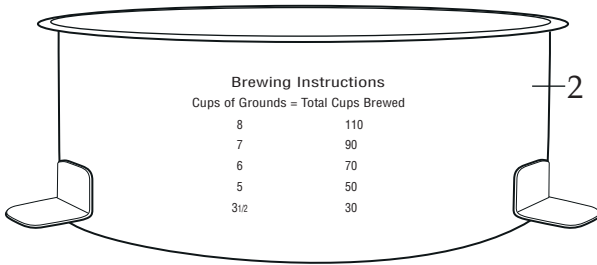

Unit Information

120 volts - 1500 watts

Dual heater system for brewing
and keep warm at optimal
temperatures

Boil dry protection with auto reset

WARING

COMMERCIAL

110 Cup Coffee Urn
WCU110

036434
WCU110 Unit

WARING COMMERCIAL

WCU110

Internal Components

Illustration#	Part#	Description
1	036429	Cover
2	036430	Coffee Basket
3	036431	Percolator Tube
4	036413	Water Gauge Cover
5	036432	Water Gauge Tube
6	036422	Water Gauge Tube Collar
7	036415	Glass Tube Seal (2 required)
8	036433	Glass Tube
9	036417	Spigot
10	036418	Spigot Seal
11	036419	Spigot Nut
12	036420	Feet (4 required)
13	036635	Screw (3 required)
14	036638	Cord
15	036636	Tank Base
16	036637	Tank Skirt
17	036659	Tank (comes with coffee heater, handles and sight glass bracket)