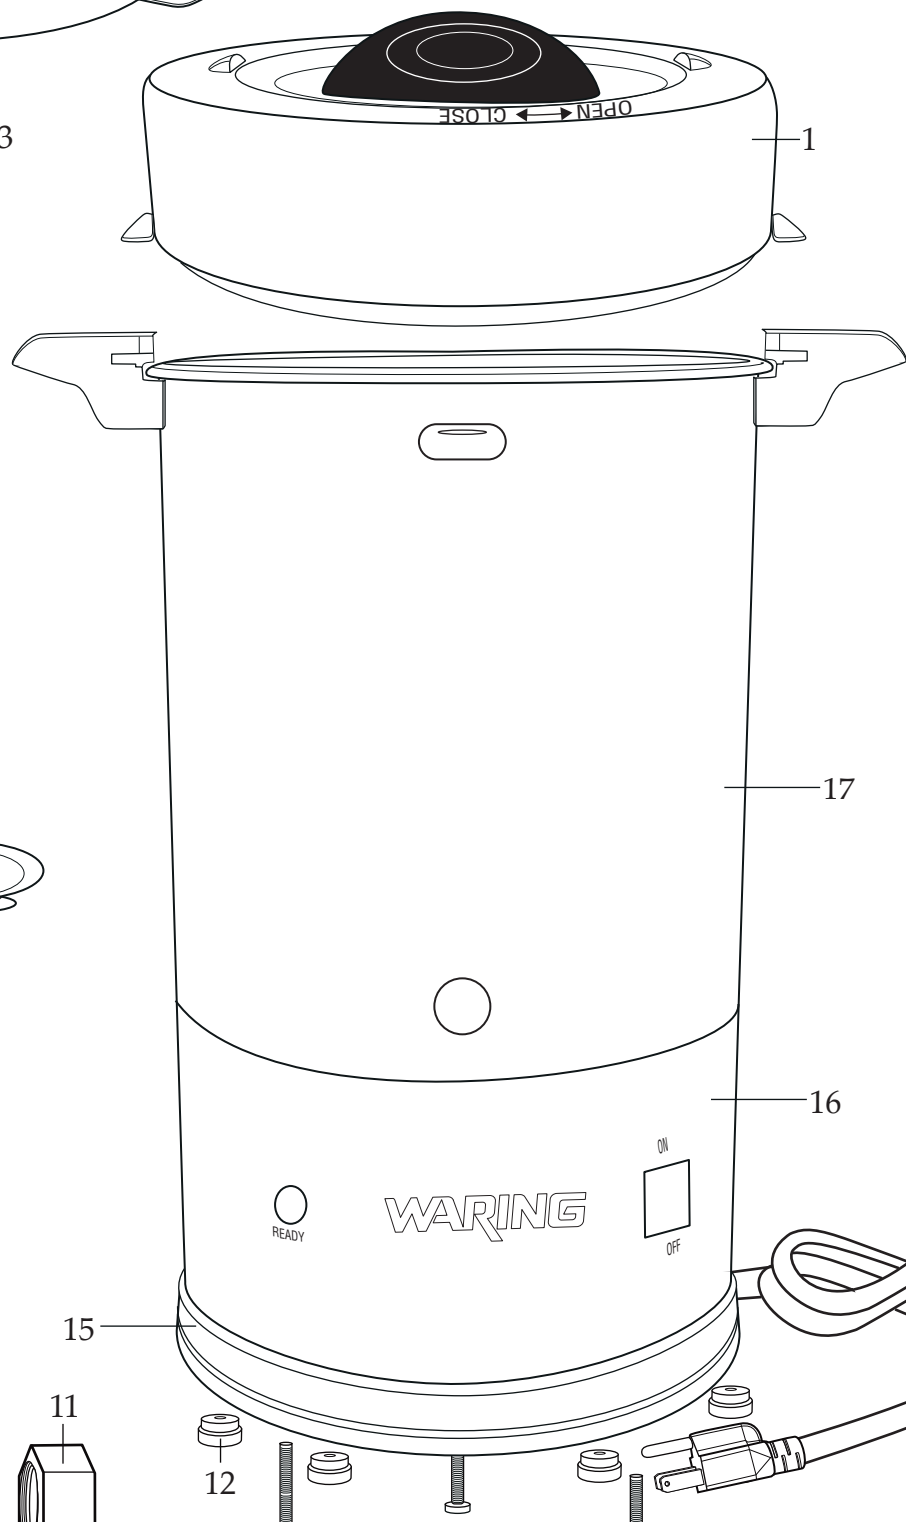

Unit Information

120 volts - 1500 watts

Dual heater system for brewing
and keep warm at optimal
temperatures

Boil dry protection with auto reset

WARING

COMMERCIAL

110 Cup Coffee Urn
WCU110

036434
WCU110 Unit

WARING COMMERCIAL

WCU110

Internal Components

Illustration#	Part#	Description
1	036429	Cover
2	036430	Coffee Basket
3	036431	Percolator Tube
4	036413	Water Gauge Cover
5	036432	Water Gauge Tube
6	036422	Water Gauge Tube Collar
7	036415	Glass Tube Seal (2 required)
8	036433	Glass Tube
9	036417	Spigot
10	036418	Spigot Seal
11	036419	Spigot Nut
12	036420	Feet (4 required)
13	036635	Screw (3 required)
14	036638	Cord
15	036636	Tank Base
16	036637	Tank Skirt
17	036659	Tank (comes with coffee heater, handles and sight glass bracket)