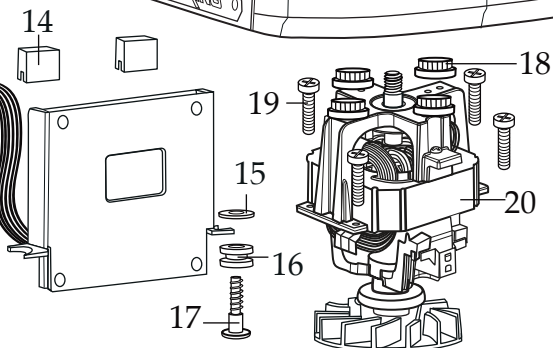

013304
NSF Seal