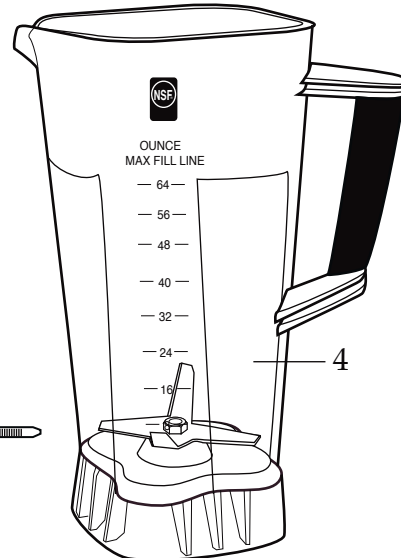

WARING COMMERCIAL

TORq 2.0 Blender

with 2 Toggle Switches & 64 oz. Copolyester Container

TBB145P6

035122
Control Panel Overlay

503345
Blade Assembly

024271
Bearing Holder O Ring

024268
Nut Gasket

029631
Bearing Holder Nut

013304
NSF Seal

23

Date Code Location
YY|MM|DD
year|year|month|month|day|day

NEMA 5-15

WARING COMMERCIAL
 Torrington, Connecticut 06790
 MODEL: TBB145P6 / MODELE TBB145P6
 BLENDER / MELANGEUR
 120 VAC 60 Hz 13 AMPS
 MADE IN USA / FABRIQUE EN USA
 APPROVED FOR COMMERCIAL USE
 APPROVE POUR USAGE COMMERCIAL