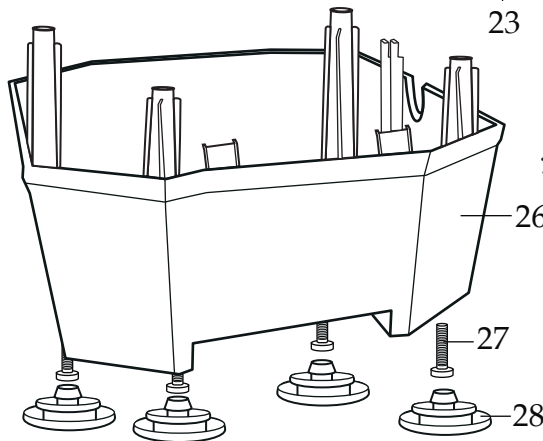

029631
Bearing Holder Nut

013304
NSF Seal

23

Date Code Location
YY|MM|DD
year|year|month|month|day|day

NEMA 5-15

WARING COMMERCIAL
 Torrington, Connecticut 06790
 MODEL: TBB145P6 / MODELE TBB145P6
 BLENDER / MELANGEUR
 120 VAC 60 Hz 13 AMPS
 MADE IN USA / FABRIQUE EN USA
 APPROVED FOR COMMERCIAL USE
 APPROVE POUR USAGE COMMERCIAL

Illustration#	Part#	Description
1	026425-E	Eastman Jar Lid Cover
2	026424-V	Vinyl Jar Lid
3	031060	Blending Assembly Kit
4	026423-E	64 oz. Container ONLY
	503347	64 oz. Container with Blending Assembly
5	035885	Jar Pad
6	035085	Hole Plug (4 required)
7	034275	Sems (4 required)
8	034273	B Gasket (4 required)
9	037034	Drive Coupling 2 Gen. <i>(on units after 11/7/2019)</i>
	035251	Drive Coupling
10	037033	Coupling Washer <i>(on units after 11/7/2019)</i>
11	503609	Top Housing with Badge <i>(on units after 7/24/ 2021)</i>
	503460-145	Top Housing Assembly
12	038164	Control Panel <i>(on units after 7/24/2021)</i>
	035160	TBB145 Control Panel Assembly
13	035090	Screw (2 required)
14	034900	PCB Cushion (2 required)
15	013604	Washer (2 required)
16	034904	Rubber Grommet (2 required)
17	034902	Sems (2 required)
18	034272	A Gasket (4 required)
19	034274	Screw (4 required)
20	035815	Chiaphua Motor <i>(on units after 6/4/ 2021)</i>
	035123	ECM Motor (use 034276)
	034276	ECM Motor
21	503483	Motor Housing with Dampeners
22	013731	Cable Ties (7 required)
23	012409	Small Crimp Connectors (5 required <i>on units after 11/10/2018</i> - 2 required)
	019123	Large Crimp Connector (2 required)-
24	035124	Cordset
25	033619	Strain Relief
26	035079	Bottom Housing ONLY
	503480	Bottom Housing Assembly with Feet
27	034274	Screw (4 required)