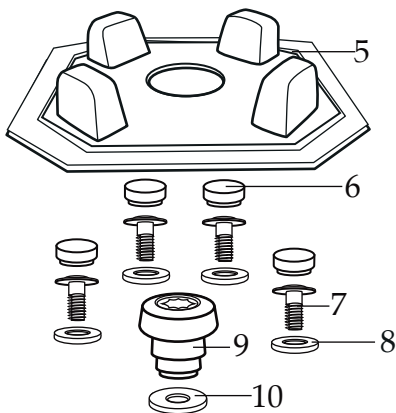

WARING COMMERCIAL

TORq 2.0 Blender

with 2 Toggle Switches & 64 oz. Copolyester Container

TBB145P6

035122
Control Panel Overlay

503345
Blade Assembly

024271
Bearing Holder O Ring

024268
Nut Gasket

029631
Bearing Holder Nut

013304
NSF Seal

23

Date Code Location
YY|MM|DD
year|year|month|month|day|day

NEMA 5-15

WARING COMMERCIAL
 Torrington, Connecticut 06790
 MODEL: TBB145P6 / MODELE TBB145P6
 BLENDER / MELANGEUR
 120 VAC 60 Hz 13 AMPS
 MADE IN USA / FABRIQUE EN USA
 APPROVED FOR COMMERCIAL USE
 APPROVE POUR USAGE COMMERCIAL

Illustration#	Part#	Description
1	026425-E	Eastman Jar Lid Cover
2	026424-V	Vinyl Jar Lid
3	031060	Blending Assembly Kit
4	026423-E	64 oz. Container ONLY
	503347	64 oz. Container with Blending Assembly
5	035885	Jar Pad
6	035085	Hole Plug (4 required)
7	034275	Sems (4 required)
8	034273	B Gasket (4 required)
9	037034	Drive Coupling 2 Gen. <i>(on units after 11/7/2019)</i>
	035251	Drive Coupling
10	037033	Coupling Washer <i>(on units after 11/7/2019)</i>
11	503609	Top Housing with Badge <i>(on units after 7/24/ 2021)</i>
	503460-145	Top Housing Assembly
12	038164	Control Panel <i>(on units after 7/24/2021)</i>
	035160	TBB145 Control Panel Assembly
13	035090	Screw (2 required)
14	034900	PCB Cushion (2 required)
15	013604	Washer (2 required)
16	034904	Rubber Grommet (2 required)
17	034902	Sems (2 required)
18	034272	A Gasket (4 required)
19	034274	Screw (4 required)
20	035815	Chiaphua Motor <i>(on units after 6/4/ 2021)</i>
	035123	ECM Motor (use 034276)
	034276	ECM Motor
21	503483	Motor Housing with Dampeners
22	013731	Cable Ties (7 required)
23	012409	Small Crimp Connectors (5 required <i>on units after 11/10/2018</i> - 2 required)
	019123	Large Crimp Connector (2 required)-
24	035124	Cordset
25	033619	Strain Relief
26	035079	Bottom Housing ONLY
	503480	Bottom Housing Assembly with Feet
27	034274	Screw (4 required)