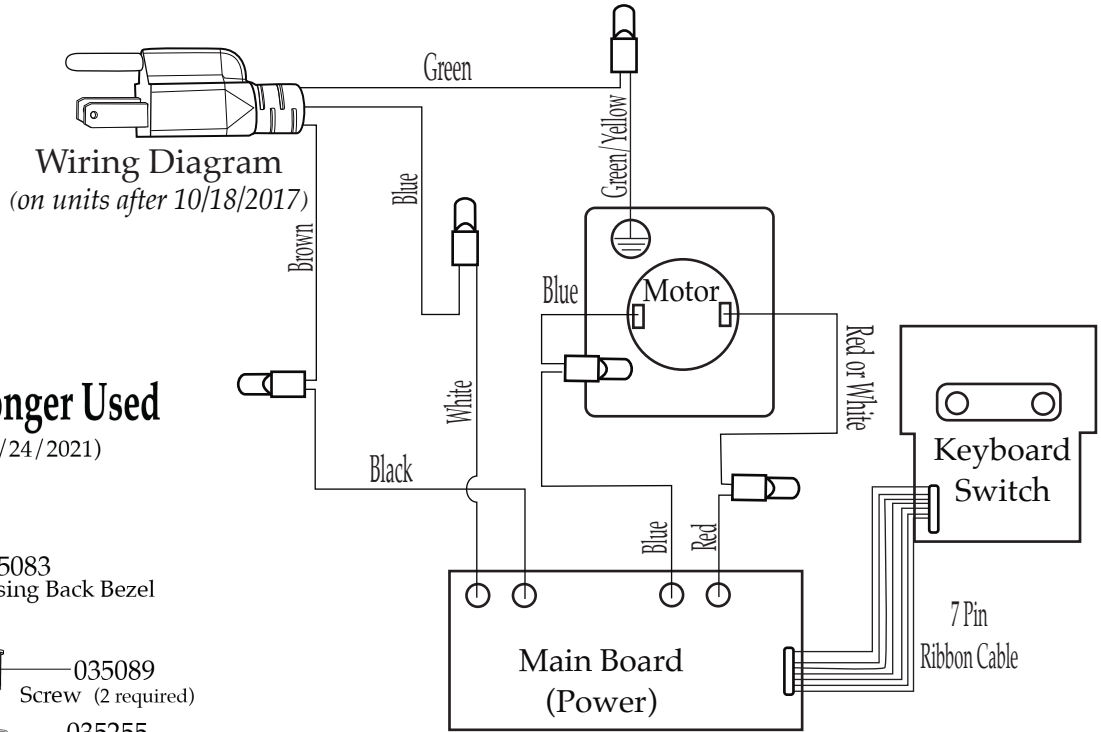

Illustration#	Part#	Description
28	035088	Foot (4 required)
29	033737	O-Ring (on units after 7/24/ 2021 thru 4/25/2022)
30	038614	Back Bezel Seal (3 required on units after 8/12/2022)

Parts No Longer Used

(last used 7/24/2021)

035083
Control Housing Back Bezel

035089
Screw (2 required)

035255
Washer (2 required)

035253
LED Lens

035160

TBB145 Control Panel Assembly