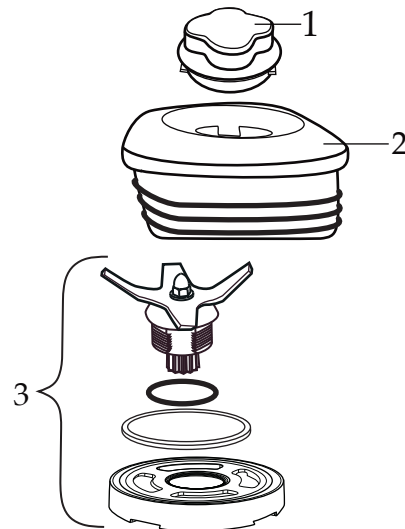

WARING COMMERCIAL

TORq 2.0 Blender

with 2 Toggle Switches & 64 oz. Copolyester Container

TBB145P6

035122
Control Panel Overlay

503345
Blade Assembly

024271
Bearing Holder O Ring

024268
Nut Gasket

029631
Bearing Holder Nut

013304
NSF Seal

23

Date Code Location
YY|MM|DD
year|year|month|month|day|day

NEMA 5-15

WARING COMMERCIAL
 Torrington, Connecticut 06790
 MODEL: TBB145P6 / MODELE TBB145P6
 BLENDER / MELANGEUR
 120 VAC 60 Hz 13 AMPS
 MADE IN USA / FABRIQUE EN USA
 APPROVED FOR COMMERCIAL USE
 APPROVE POUR USAGE COMMERCIAL

Illustration#	Part#	Description
1	026425-E	Eastman Jar Lid Cover
2	026424-V	Vinyl Jar Lid
3	031060	Blending Assembly Kit
4	026423-E	64 oz. Container ONLY
	503347	64 oz. Container with Blending Assembly
5	035885	Jar Pad
6	035085	Hole Plug (4 required)
7	034275	Sems (4 required)
8	034273	B Gasket (4 required)
9	037034	Drive Coupling 2 Gen. <i>(on units after 11/7/2019)</i>
	035251	Drive Coupling
10	037033	Coupling Washer <i>(on units after 11/7/2019)</i>
11	503609	Top Housing with Badge <i>(on units after 7/24/ 2021)</i>
	503460-145	Top Housing Assembly
12	038164	Control Panel <i>(on units after 7/24/2021)</i>
	035160	TBB145 Control Panel Assembly
13	035090	Screw (2 required)
14	034900	PCB Cushion (2 required)
15	013604	Washer (2 required)
16	034904	Rubber Grommet (2 required)
17	034902	Sems (2 required)
18	034272	A Gasket (4 required)
19	034274	Screw (4 required)
20	035815	Chiaphua Motor <i>(on units after 6/4/ 2021)</i>
	035123	ECM Motor (use 034276)
	034276	ECM Motor
21	503483	Motor Housing with Dampeners
22	013731	Cable Ties (7 required)
23	012409	Small Crimp Connectors (5 required <i>on units after 11/10/2018</i> - 2 required)
	019123	Large Crimp Connector (2 required)-
24	035124	Cordset
25	033619	Strain Relief
26	035079	Bottom Housing ONLY
	503480	Bottom Housing Assembly with Feet
27	034274	Screw (4 required)