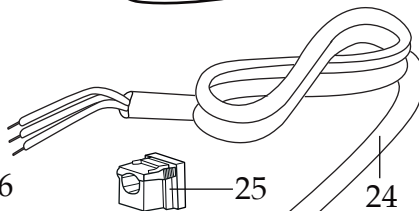

029631
Bearing Holder Nut

013304
NSF Seal

23

Date Code Location
YY|MM|DD
year|year|month|month|day|day

NEMA 5-15

WARING COMMERCIAL
 Torrington, Connecticut 06790
 MODEL: TBB145P6 / MODELE TBB145P6
 BLENDER / MELANGEUR
 120 VAC 60 Hz 13 AMPS
 MADE IN USA / FABRIQUE EN USA
 APPROVED FOR COMMERCIAL USE
 APPROVE POUR USAGE COMMERCIAL

Illustration#	Part#	Description
1	026425-E	Eastman Jar Lid Cover
2	026424-V	Vinyl Jar Lid
3	031060	Blending Assembly Kit
4	026423-E	64 oz. Container ONLY
	503347	64 oz. Container with Blending Assembly
5	035885	Jar Pad
6	035085	Hole Plug (4 required)
7	034275	Sems (4 required)
8	034273	B Gasket (4 required)
9	037034	Drive Coupling 2 Gen. <i>(on units after 11/7/2019)</i>
	035251	Drive Coupling
10	037033	Coupling Washer <i>(on units after 11/7/2019)</i>
11	503609	Top Housing with Badge <i>(on units after 7/24/ 2021)</i>
	503460-145	Top Housing Assembly
12	038164	Control Panel <i>(on units after 7/24/2021)</i>
	035160	TBB145 Control Panel Assembly
13	035090	Screw (2 required)
14	034900	PCB Cushion (2 required)
15	013604	Washer (2 required)
16	034904	Rubber Grommet (2 required)
17	034902	Sems (2 required)
18	034272	A Gasket (4 required)
19	034274	Screw (4 required)
20	035815	Chiaphua Motor <i>(on units after 6/4/ 2021)</i>
	035123	ECM Motor (use 034276)
	034276	ECM Motor
21	503483	Motor Housing with Dampeners
22	013731	Cable Ties (7 required)
23	012409	Small Crimp Connectors (5 required <i>on units after 11/10/2018</i> - 2 required)
	019123	Large Crimp Connector (2 required)-
24	035124	Cordset
25	033619	Strain Relief
26	035079	Bottom Housing ONLY
	503480	Bottom Housing Assembly with Feet
27	034274	Screw (4 required)