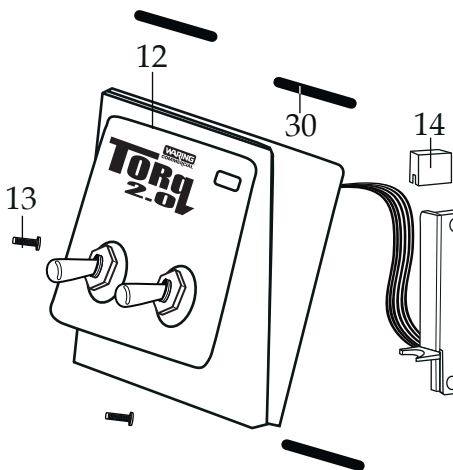

WARING COMMERCIAL

TORq 2.0 Blender

with 2 Toggle Switches & 64 oz. Copolyester Container

TBB145P6

035122
Control Panel Overlay

503345
Blade Assembly

024271
Bearing Holder O Ring

024268
Nut Gasket

029631
Bearing Holder Nut

013304
NSF Seal

23

Date Code Location
YY|MM|DD
year|year|month|month|day|day

NEMA 5-15

WARING COMMERCIAL
 Torrington, Connecticut 06790
 MODEL: TBB145P6 / MODELE TBB145P6
 BLENDER / MELANGEUR
 120 VAC 60 Hz 13 AMPS
 MADE IN USA / FABRIQUE EN USA
 APPROVED FOR COMMERCIAL USE
 APPROVE POUR USAGE COMMERCIAL

Illustration#	Part#	Description
1	026425-E	Eastman Jar Lid Cover
2	026424-V	Vinyl Jar Lid
3	031060	Blending Assembly Kit
4	026423-E	64 oz. Container ONLY
	503347	64 oz. Container with Blending Assembly
5	035885	Jar Pad
6	035085	Hole Plug (4 required)
7	034275	Sems (4 required)
8	034273	B Gasket (4 required)
9	037034	Drive Coupling 2 Gen. <i>(on units after 11/7/2019)</i>
	035251	Drive Coupling
10	037033	Coupling Washer <i>(on units after 11/7/2019)</i>
11	503609	Top Housing with Badge <i>(on units after 7/24/ 2021)</i>
	503460-145	Top Housing Assembly
12	038164	Control Panel <i>(on units after 7/24/2021)</i>
	035160	TBB145 Control Panel Assembly
13	035090	Screw (2 required)
14	034900	PCB Cushion (2 required)
15	013604	Washer (2 required)
16	034904	Rubber Grommet (2 required)
17	034902	Sems (2 required)
18	034272	A Gasket (4 required)
19	034274	Screw (4 required)
20	035815	Chiaphua Motor <i>(on units after 6/4/ 2021)</i>
	035123	ECM Motor (use 034276)
	034276	ECM Motor
21	503483	Motor Housing with Dampeners
22	013731	Cable Ties (7 required)
23	012409	Small Crimp Connectors (5 required <i>on units after 11/10/2018</i> - 2 required)
	019123	Large Crimp Connector (2 required)-
24	035124	Cordset
25	033619	Strain Relief
26	035079	Bottom Housing ONLY
	503480	Bottom Housing Assembly with Feet
27	034274	Screw (4 required)