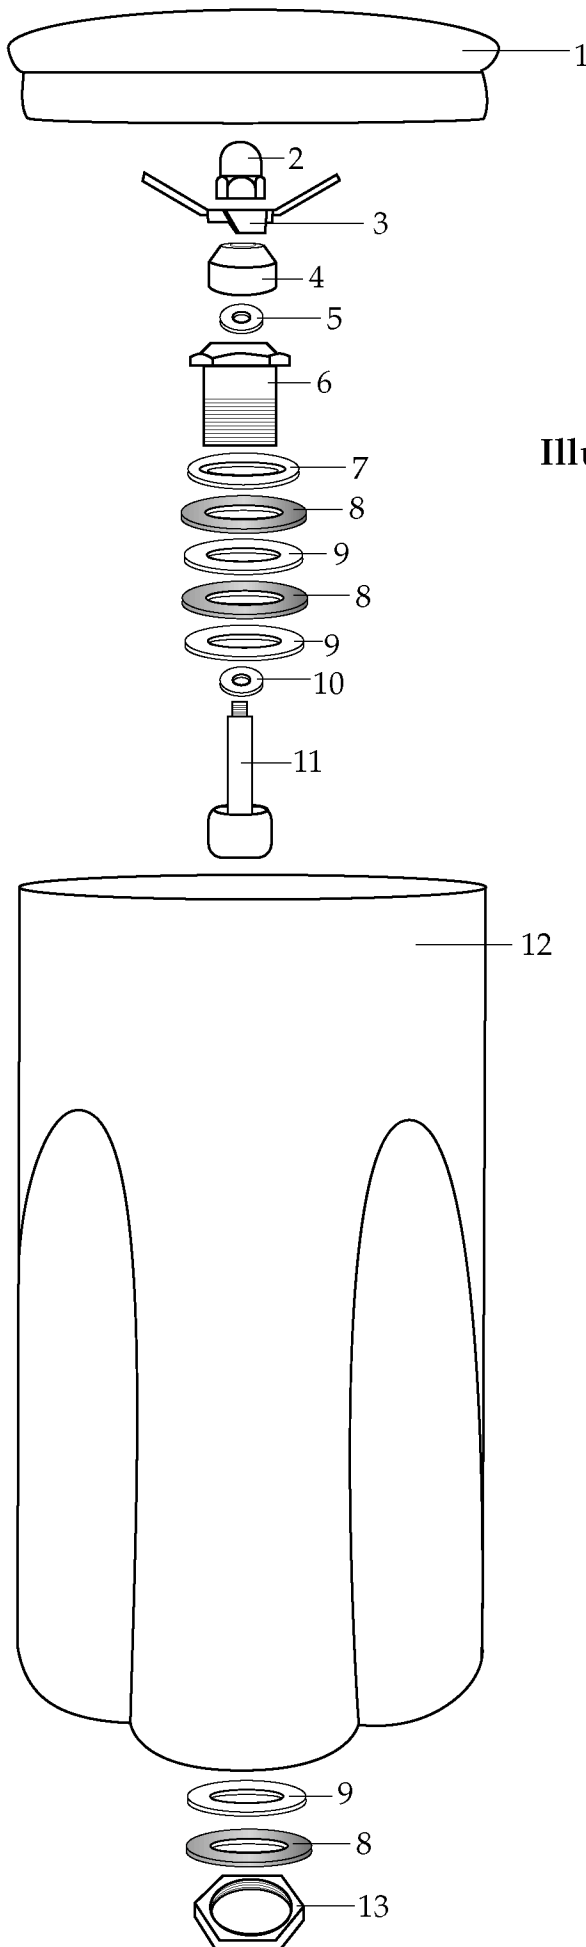

# WARING COMMERCIAL SS515

1 Quart Stainless Steel Container Complete  
with Blending Assy. has Teflon Washers and S.S. Lid

Illustration #	Part #	Description
1	003541	Stainless Steel Lid
2	003504	Cap Nut
3	003540	Blade
4	003503	Bearing Cap
5	005321	Washer /teflon
6	010012	Bearing Holder
7	009724	Washer /nylon
8	003537	Washer /stainless steel 3 Req.'d
9	005320	Washer /teflon 3 Req.'d
10	003510	Washer /fiber
11	003500	Drive Shaft
12	019820	1 Quart S.S. Container
13	009780	Hex Nut /left handed thread