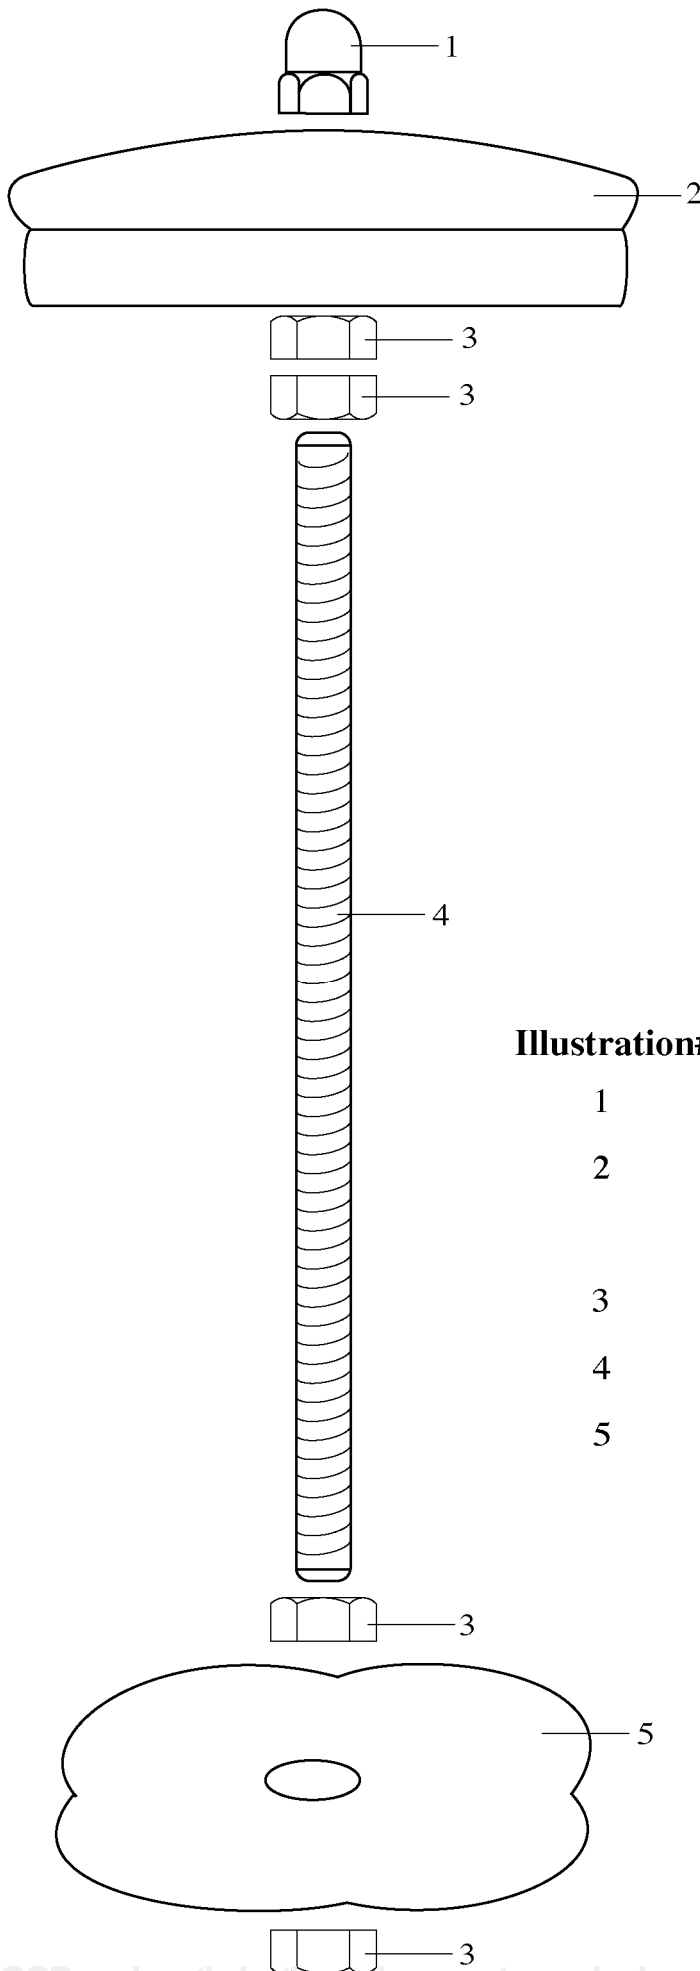

SS510F
SS610F

Illustration#	Part#	Description
1	002900	Cap Nut
2	002521	Cover for SS510F
	017324	Cover for SS610F
3	002899	Hex Nut
4	011820	Threaded Rod
5	002412	Baffle (Foam Arrester)