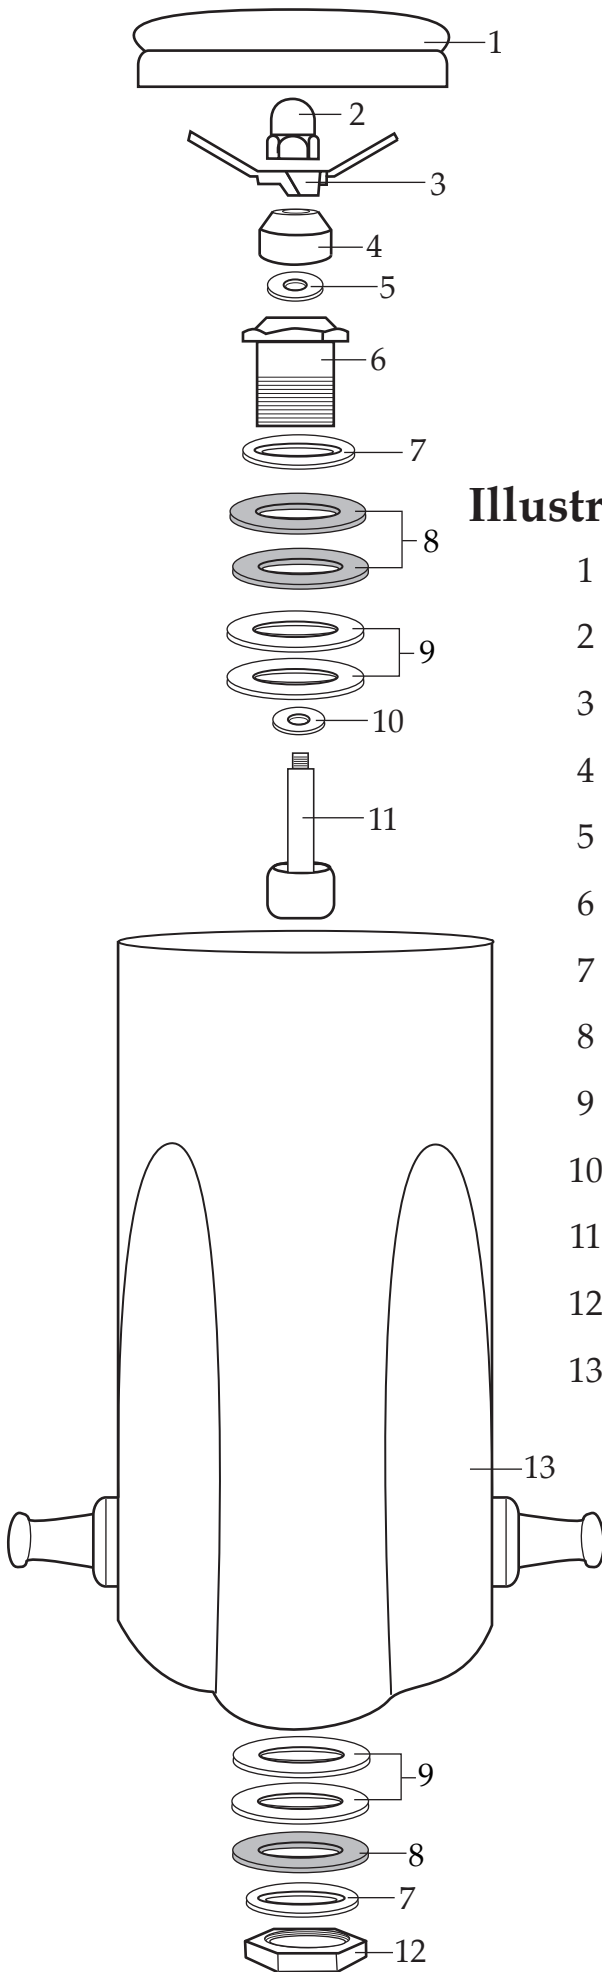

# SS510C

1 Qt. Cool Base Container  
with Water Cooling System Rated 32 psi

## Illustration # Part # Description

Illustration #	Part #	Description
1	003541	Stainless Steel Lid
2	003504	Cap Nut
3	003540	Blade
4	003503	Bearing Cap
5	003508	Washer / fairprene
6	010012	Bearing Holder
7	009724	Washer / nylon
8	003537	Washer / stainless steel
9	003509	Washer / neoprene
10	003510	Washer / fiber
11	003500	Socket Head Shaft
12	009780	Hex Nut
13	003074	S.S. Container & Bottom Plate Assy.