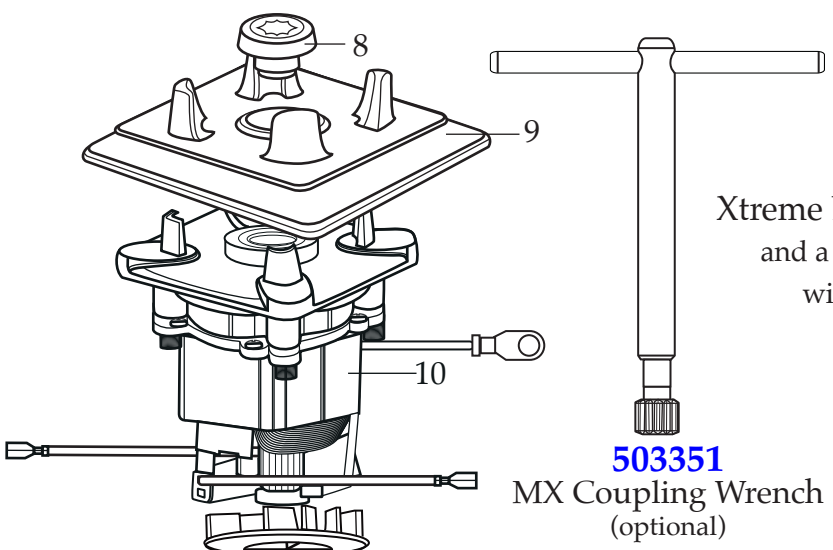

BLENDER MX1100XTX
MODEL MX1100XT41
120 V 60 Hz
13 AMPS
WARING COMMERCIAL
Torrington, Connecticut 06790
ASSEMBLED IN USA
www.waringproducts.com

← Date Code Location
YY|MM|DD
year|year|month|month|day|day