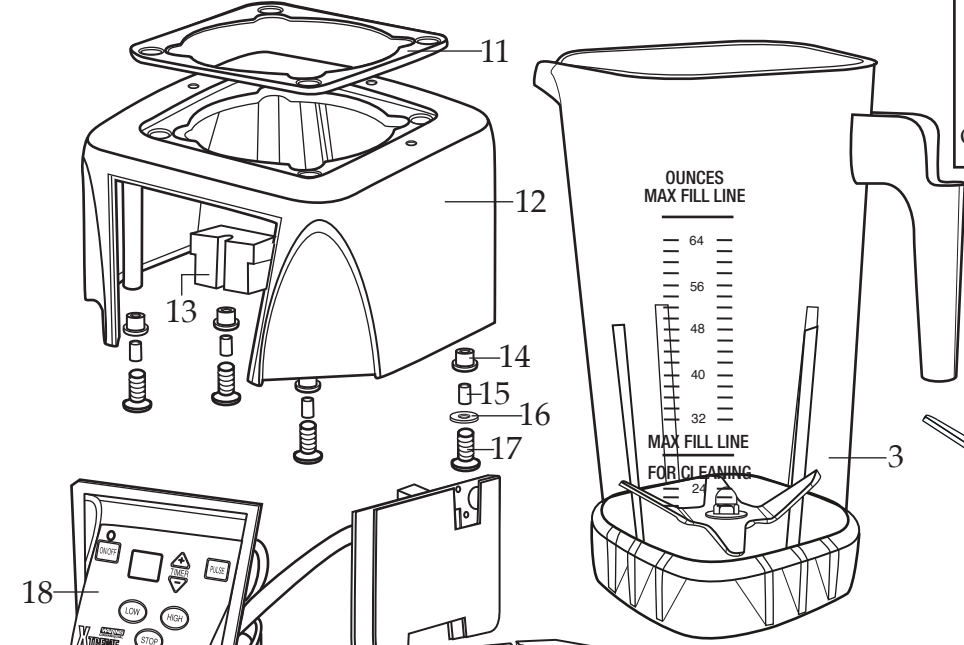

BLENDER MX1100XTX
MODEL MX1100XT41
120 V 60 Hz
13 AMPS
WARING COMMERCIAL
Torrington, Connecticut 06790
ASSEMBLED IN USA
www.waringproducts.com

← Date Code Location
YY|MM|DD
year|year|month|month|day|day