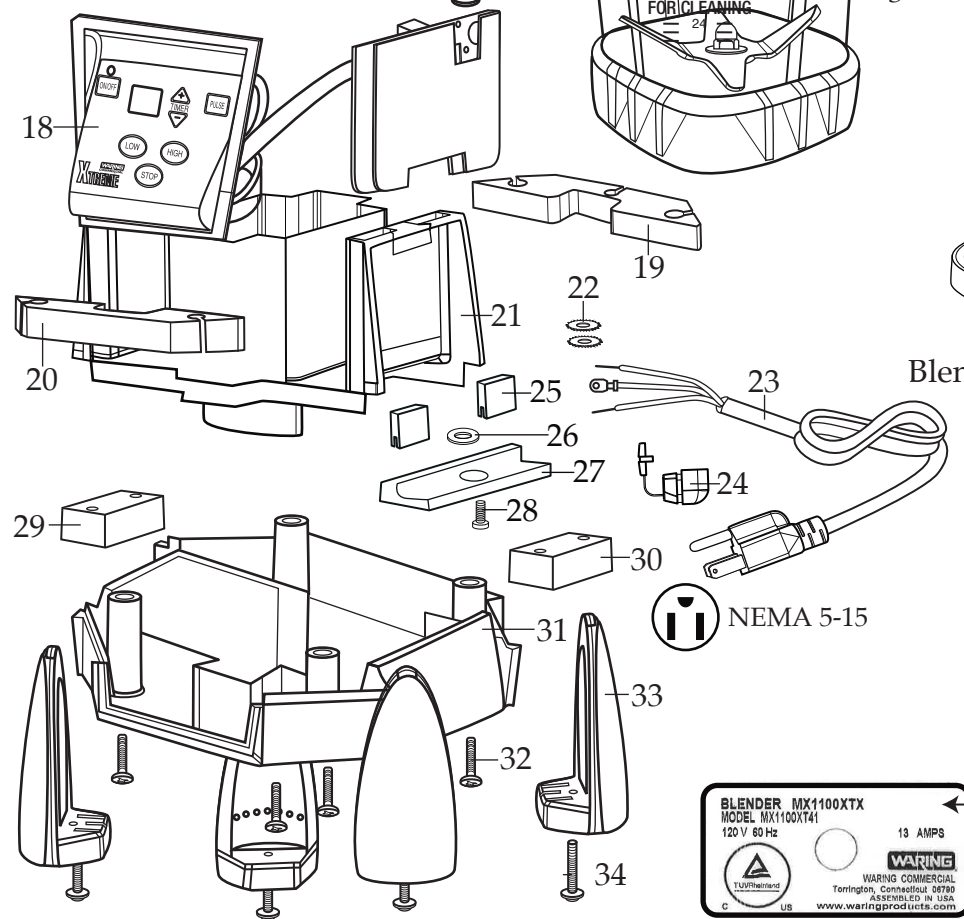

Xtreme Blenders with Electronic Membrane Keypad and a 30 Second Electronic Countdown Timer with a 64 oz. Stackable Raptor Container

MX1100XTX SUP1100XTX

Superior / US Foods (last built 9/5/2014)

Unit Information	
Limited 3 Year Motor Warranty Two Year Parts & Labor	
60Hz - 13 Amps	
3 HP Motor - 30,000+ RPM's	
One Piece Dishwasher Safe Removable Jar Pad	