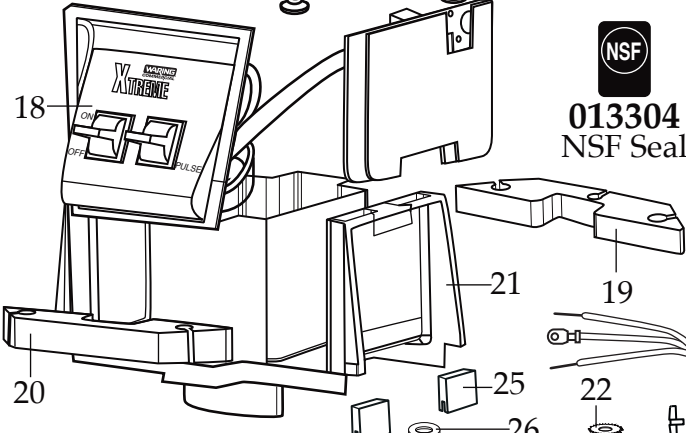

3 HP Motor

30,000+ RPM's

One Piece Dishwasher Safe
Removable Jar Pad

503351

MX Coupling Wrench
(optional)

030889

Blending Assembly Kit

013304
NSF Seal

NEMA 5-15

032761

MX Jar Wrench
(optional)

← Date Code Location
YY|MM|DD
year|year|month|month|day|day

Illustration#	Part#	Description
1	026425-E	Eastman Lid Cover
2	026424-V	Vinyl Jar Lid
3	030888	48 oz. Stackable Raptor Container ONLY
	503439	48 oz. Stackable Raptor Container with Blending Assembly
4	503397	Blade Assembly
5	024271	Baun O Ring
6	024268	Rubber Nut Gasket
7	029631	Bearing Holder Nut
8	503601	Sq. Drive Coupling with Adapter <i>(on units after 3/29/2022)</i>
	503604	Sq. Drive Coupling with Adapter 2 Gen <i>(on units after 5/7/2021)</i>
	028538	Drive Coupling
9	026442	Jar Pad
10	035396	Leili Motor without Sensor <i>(on units after 7/26/2017)</i>
	028100	ECM Motor without Sensor
11	038278	Dampening Plate Gasket <i>(on units after 8/25/2022)</i>
	026437	Dampening Plate Gasket
12	028032-09	Black Top Housing
13	028541	Motor Foam (2 required)
14	026439	Dampening Plate Bushing (4 required)
15	038486	Dampening Plate Sleeve (4 required <i>on units after 8/25/2022</i>)
	026453	Dampening Plate Sleeve (4 required)
16	026459	Washer
17	028929	Sems (4 required)
18	036394	Control Panel with Interlock <i>(on units after 2/7/2019)</i> comes with switches- key board-main board
	033465	Soft Start Sealed Switch Control Panel <i>(on units after 6/5/2013 use 036394)</i>
	029808	Soft Start Control Panel <i>(on units after 1/10/2011 use 033465)</i>
	028388	Control Panel (use 029808)
19	028248	Top Housing Foam Rear Baffle
20	028249	Top Housing Foam Front Baffle
21	036814	Motor Housing 2.78" <i>(on units after 7/18/2019)</i>
	028240-67	Motor Housing <i>(on units after 8/24/2017)</i>
	028240	Motor Housing
22	002943	Washer (2 required)
23	026925	Cord Set
24	007556	Strain Relief
25	034900	PCB Cushions (2 required <i>on units 7/18/2019</i>)