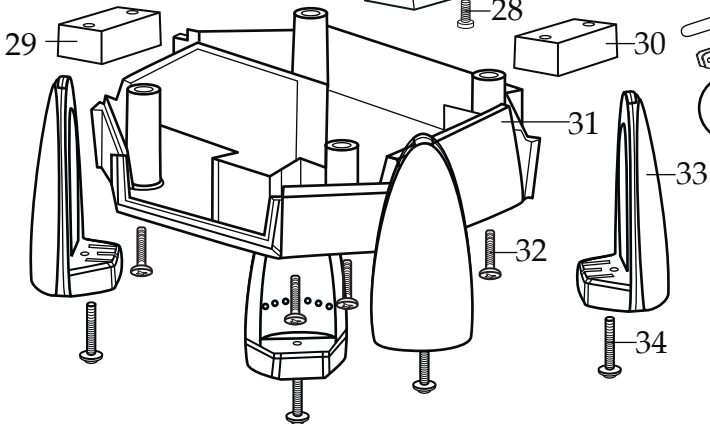

3 HP Motor

30,000+ RPM's

One Piece Dishwasher Safe
Removable Jar Pad

503351

MX Coupling Wrench
(optional)

030889

Blending Assembly Kit

013304
NSF Seal

NEMA 5-15

032761

MX Jar Wrench
(optional)

← Date Code Location
YY|MM|DD
year|year|month|month|day|day

Illustration#	Part#	Description
1	026425-E	Eastman Lid Cover
2	026424-V	Vinyl Jar Lid
3	030888	48 oz. Stackable Raptor Container ONLY
	503439	48 oz. Stackable Raptor Container with Blending Assembly
4	503397	Blade Assembly
5	024271	Baun O Ring
6	024268	Rubber Nut Gasket
7	029631	Bearing Holder Nut
8	503601	Sq. Drive Coupling with Adapter <i>(on units after 3/29/2022)</i>
	503604	Sq. Drive Coupling with Adapter 2 Gen <i>(on units after 5/7/2021)</i>
	028538	Drive Coupling
9	026442	Jar Pad
10	035396	Leili Motor without Sensor <i>(on units after 7/26/2017)</i>
	028100	ECM Motor without Sensor
11	038278	Dampening Plate Gasket <i>(on units after 8/25/2022)</i>
	026437	Dampening Plate Gasket
12	028032-09	Black Top Housing
13	028541	Motor Foam (2 required)
14	026439	Dampening Plate Bushing (4 required)
15	038486	Dampening Plate Sleeve (4 required <i>on units after 8/25/2022</i>)
	026453	Dampening Plate Sleeve (4 required)
16	026459	Washer
17	028929	Sems (4 required)
18	036394	Control Panel with Interlock <i>(on units after 2/7/2019)</i> comes with switches- key board-main board
	033465	Soft Start Sealed Switch Control Panel <i>(on units after 6/5/2013 use 036394)</i>
	029808	Soft Start Control Panel <i>(on units after 1/10/2011 use 033465)</i>
	028388	Control Panel (use 029808)
19	028248	Top Housing Foam Rear Baffle
20	028249	Top Housing Foam Front Baffle
21	036814	Motor Housing 2.78" <i>(on units after 7/18/2019)</i>
	028240-67	Motor Housing <i>(on units after 8/24/2017)</i>
	028240	Motor Housing
22	002943	Washer (2 required)
23	026925	Cord Set
24	007556	Strain Relief
25	034900	PCB Cushions (2 required <i>on units 7/18/2019</i>)