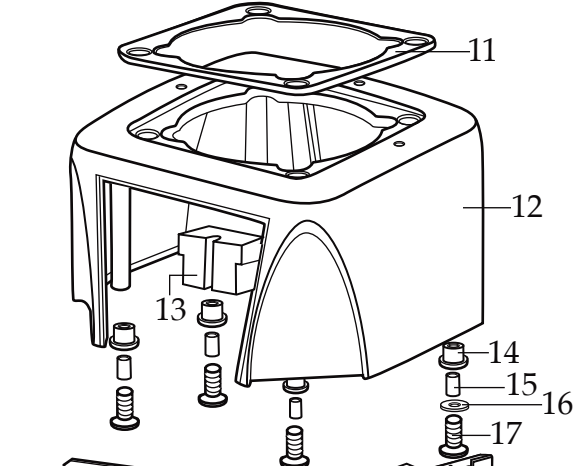

3 HP Motor

30,000+ RPM's

One Piece Dishwasher Safe
Removable Jar Pad

503351

MX Coupling Wrench
(optional)

030889

Blending Assembly Kit

013304
NSF Seal

NEMA 5-15

032761

MX Jar Wrench
(optional)

← Date Code Location
YY|MM|DD
year|year|month|month|day|day

Illustration#	Part#	Description
1	026425-E	Eastman Lid Cover
2	026424-V	Vinyl Jar Lid
3	030888	48 oz. Stackable Raptor Container ONLY
	503439	48 oz. Stackable Raptor Container with Blending Assembly
4	503397	Blade Assembly
5	024271	Baun O Ring
6	024268	Rubber Nut Gasket
7	029631	Bearing Holder Nut
8	503601	Sq. Drive Coupling with Adapter <i>(on units after 3/29/2022)</i>
	503604	Sq. Drive Coupling with Adapter 2 Gen <i>(on units after 5/7/2021)</i>
	028538	Drive Coupling
9	026442	Jar Pad
10	035396	Leili Motor without Sensor <i>(on units after 7/26/2017)</i>
	028100	ECM Motor without Sensor
11	038278	Dampening Plate Gasket <i>(on units after 8/25/2022)</i>
	026437	Dampening Plate Gasket
12	028032-09	Black Top Housing
13	028541	Motor Foam (2 required)
14	026439	Dampening Plate Bushing (4 required)
15	038486	Dampening Plate Sleeve (4 required <i>on units after 8/25/2022</i>)
	026453	Dampening Plate Sleeve (4 required)
16	026459	Washer
17	028929	Sems (4 required)
18	036394	Control Panel with Interlock <i>(on units after 2/7/2019)</i> comes with switches- key board-main board
	033465	Soft Start Sealed Switch Control Panel <i>(on units after 6/5/2013 use 036394)</i>
	029808	Soft Start Control Panel <i>(on units after 1/10/2011 use 033465)</i>
	028388	Control Panel (use 029808)
19	028248	Top Housing Foam Rear Baffle
20	028249	Top Housing Foam Front Baffle
21	036814	Motor Housing 2.78" <i>(on units after 7/18/2019)</i>
	028240-67	Motor Housing <i>(on units after 8/24/2017)</i>
	028240	Motor Housing
22	002943	Washer (2 required)
23	026925	Cord Set
24	007556	Strain Relief
25	034900	PCB Cushions (2 required <i>on units 7/18/2019</i>)