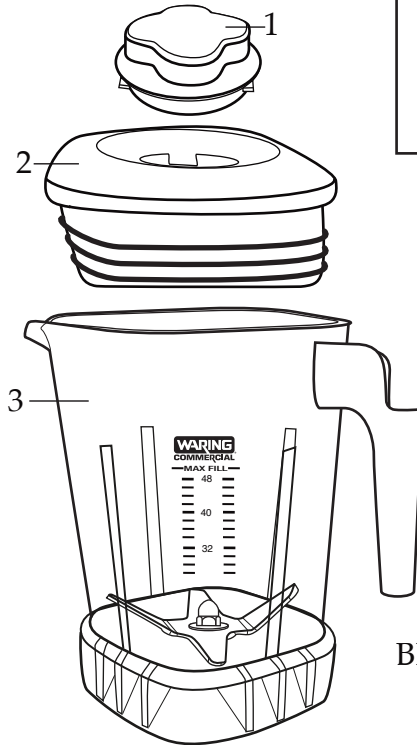

3 HP Motor

30,000+ RPM's

One Piece Dishwasher Safe
Removable Jar Pad

503351

MX Coupling Wrench
(optional)

030889

Blending Assembly Kit

013304
NSF Seal

NEMA 5-15

032761

MX Jar Wrench
(optional)

← Date Code Location
YY|MM|DD
year|year|month|month|day|day

Illustration#	Part#	Description
1	026425-E	Eastman Lid Cover
2	026424-V	Vinyl Jar Lid
3	030888	48 oz. Stackable Raptor Container ONLY
	503439	48 oz. Stackable Raptor Container with Blending Assembly
4	503397	Blade Assembly
5	024271	Baun O Ring
6	024268	Rubber Nut Gasket
7	029631	Bearing Holder Nut
8	503601	Sq. Drive Coupling with Adapter <i>(on units after 3/29/2022)</i>
	503604	Sq. Drive Coupling with Adapter 2 Gen <i>(on units after 5/7/2021)</i>
	028538	Drive Coupling
9	026442	Jar Pad
10	035396	Leili Motor without Sensor <i>(on units after 7/26/2017)</i>
	028100	ECM Motor without Sensor
11	038278	Dampening Plate Gasket <i>(on units after 8/25/2022)</i>
	026437	Dampening Plate Gasket
12	028032-09	Black Top Housing
13	028541	Motor Foam (2 required)
14	026439	Dampening Plate Bushing (4 required)
15	038486	Dampening Plate Sleeve (4 required <i>on units after 8/25/2022</i>)
	026453	Dampening Plate Sleeve (4 required)
16	026459	Washer
17	028929	Sems (4 required)
18	036394	Control Panel with Interlock <i>(on units after 2/7/2019)</i> comes with switches- key board-main board
	033465	Soft Start Sealed Switch Control Panel <i>(on units after 6/5/2013 use 036394)</i>
	029808	Soft Start Control Panel <i>(on units after 1/10/2011 use 033465)</i>
	028388	Control Panel (use 029808)
19	028248	Top Housing Foam Rear Baffle
20	028249	Top Housing Foam Front Baffle
21	036814	Motor Housing 2.78" <i>(on units after 7/18/2019)</i>
	028240-67	Motor Housing <i>(on units after 8/24/2017)</i>
	028240	Motor Housing
22	002943	Washer (2 required)
23	026925	Cord Set
24	007556	Strain Relief
25	034900	PCB Cushions (2 required <i>on units 7/18/2019</i>)