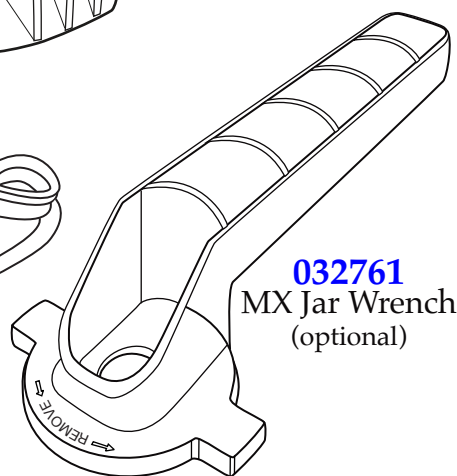

3 HP Motor

30,000+ RPM's

One Piece Dishwasher Safe
Removable Jar Pad

503351

MX Coupling Wrench
(optional)

030889

Blending Assembly Kit

013304
NSF Seal

NEMA 5-15

032761

MX Jar Wrench
(optional)

← Date Code Location
YY|MM|DD
year|year|month|month|day|day

Illustration#	Part#	Description
1	026425-E	Eastman Lid Cover
2	026424-V	Vinyl Jar Lid
3	030888	48 oz. Stackable Raptor Container ONLY
	503439	48 oz. Stackable Raptor Container with Blending Assembly
4	503397	Blade Assembly
5	024271	Baun O Ring
6	024268	Rubber Nut Gasket
7	029631	Bearing Holder Nut
8	503601	Sq. Drive Coupling with Adapter <i>(on units after 3/29/2022)</i>
	503604	Sq. Drive Coupling with Adapter 2 Gen <i>(on units after 5/7/2021)</i>
	028538	Drive Coupling
9	026442	Jar Pad
10	035396	Leili Motor without Sensor <i>(on units after 7/26/2017)</i>
	028100	ECM Motor without Sensor
11	038278	Dampening Plate Gasket <i>(on units after 8/25/2022)</i>
	026437	Dampening Plate Gasket
12	028032-09	Black Top Housing
13	028541	Motor Foam (2 required)
14	026439	Dampening Plate Bushing (4 required)
15	038486	Dampening Plate Sleeve (4 required <i>on units after 8/25/2022</i>)
	026453	Dampening Plate Sleeve (4 required)
16	026459	Washer
17	028929	Sems (4 required)
18	036394	Control Panel with Interlock <i>(on units after 2/7/2019)</i> comes with switches- key board-main board
	033465	Soft Start Sealed Switch Control Panel <i>(on units after 6/5/2013 use 036394)</i>
	029808	Soft Start Control Panel <i>(on units after 1/10/2011 use 033465)</i>
	028388	Control Panel (use 029808)
19	028248	Top Housing Foam Rear Baffle
20	028249	Top Housing Foam Front Baffle
21	036814	Motor Housing 2.78" <i>(on units after 7/18/2019)</i>
	028240-67	Motor Housing <i>(on units after 8/24/2017)</i>
	028240	Motor Housing
22	002943	Washer (2 required)
23	026925	Cord Set
24	007556	Strain Relief
25	034900	PCB Cushions (2 required <i>on units 7/18/2019</i>)