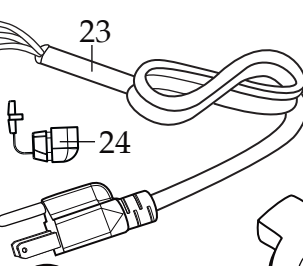

3 HP Motor

30,000+ RPM's

One Piece Dishwasher Safe
Removable Jar Pad

503351

MX Coupling Wrench
(optional)

030889

Blending Assembly Kit

013304
NSF Seal

NEMA 5-15

032761

MX Jar Wrench
(optional)

← Date Code Location
YY|MM|DD
year|year|month|month|day|day

Illustration#	Part#	Description
1	026425-E	Eastman Lid Cover
2	026424-V	Vinyl Jar Lid
3	030888	48 oz. Stackable Raptor Container ONLY
	503439	48 oz. Stackable Raptor Container with Blending Assembly
4	503397	Blade Assembly
5	024271	Baun O Ring
6	024268	Rubber Nut Gasket
7	029631	Bearing Holder Nut
8	503601	Sq. Drive Coupling with Adapter <i>(on units after 3/29/2022)</i>
	503604	Sq. Drive Coupling with Adapter 2 Gen <i>(on units after 5/7/2021)</i>
	028538	Drive Coupling
9	026442	Jar Pad
10	035396	Leili Motor without Sensor <i>(on units after 7/26/2017)</i>
	028100	ECM Motor without Sensor
11	038278	Dampening Plate Gasket <i>(on units after 8/25/2022)</i>
	026437	Dampening Plate Gasket
12	028032-09	Black Top Housing
13	028541	Motor Foam (2 required)
14	026439	Dampening Plate Bushing (4 required)
15	038486	Dampening Plate Sleeve (4 required <i>on units after 8/25/2022</i>)
	026453	Dampening Plate Sleeve (4 required)
16	026459	Washer
17	028929	Sems (4 required)
18	036394	Control Panel with Interlock <i>(on units after 2/7/2019)</i> comes with switches- key board-main board
	033465	Soft Start Sealed Switch Control Panel <i>(on units after 6/5/2013 use 036394)</i>
	029808	Soft Start Control Panel <i>(on units after 1/10/2011 use 033465)</i>
	028388	Control Panel (use 029808)
19	028248	Top Housing Foam Rear Baffle
20	028249	Top Housing Foam Front Baffle
21	036814	Motor Housing 2.78" <i>(on units after 7/18/2019)</i>
	028240-67	Motor Housing <i>(on units after 8/24/2017)</i>
	028240	Motor Housing
22	002943	Washer (2 required)
23	026925	Cord Set
24	007556	Strain Relief
25	034900	PCB Cushions (2 required <i>on units 7/18/2019</i>)