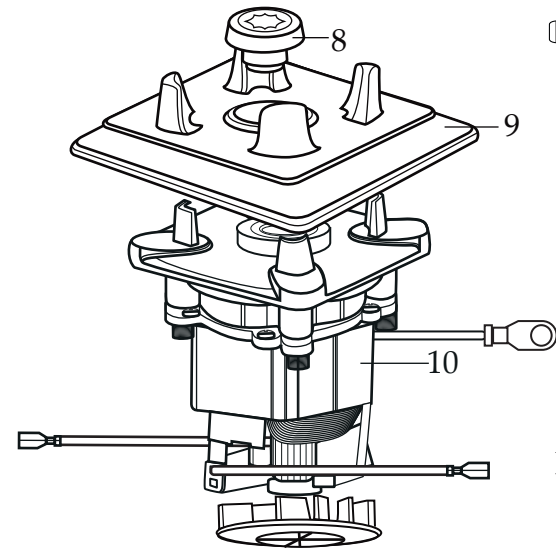

3 HP Motor

30,000+ RPM's

One Piece Dishwasher Safe
Removable Jar Pad

503351

MX Coupling Wrench
(optional)

030889

Blending Assembly Kit

013304
NSF Seal

NEMA 5-15

032761

MX Jar Wrench
(optional)

← Date Code Location
YY|MM|DD
year|year|month|month|day|day

Illustration#	Part#	Description
1	026425-E	Eastman Lid Cover
2	026424-V	Vinyl Jar Lid
3	030888	48 oz. Stackable Raptor Container ONLY
	503439	48 oz. Stackable Raptor Container with Blending Assembly
4	503397	Blade Assembly
5	024271	Baun O Ring
6	024268	Rubber Nut Gasket
7	029631	Bearing Holder Nut
8	503601	Sq. Drive Coupling with Adapter <i>(on units after 3/29/2022)</i>
	503604	Sq. Drive Coupling with Adapter 2 Gen <i>(on units after 5/7/2021)</i>
	028538	Drive Coupling
9	026442	Jar Pad
10	035396	Leili Motor without Sensor <i>(on units after 7/26/2017)</i>
	028100	ECM Motor without Sensor
11	038278	Dampening Plate Gasket <i>(on units after 8/25/2022)</i>
	026437	Dampening Plate Gasket
12	028032-09	Black Top Housing
13	028541	Motor Foam (2 required)
14	026439	Dampening Plate Bushing (4 required)
15	038486	Dampening Plate Sleeve (4 required <i>on units after 8/25/2022</i>)
	026453	Dampening Plate Sleeve (4 required)
16	026459	Washer
17	028929	Sems (4 required)
18	036394	Control Panel with Interlock <i>(on units after 2/7/2019)</i> comes with switches- key board-main board
	033465	Soft Start Sealed Switch Control Panel <i>(on units after 6/5/2013 use 036394)</i>
	029808	Soft Start Control Panel <i>(on units after 1/10/2011 use 033465)</i>
	028388	Control Panel (use 029808)
19	028248	Top Housing Foam Rear Baffle
20	028249	Top Housing Foam Front Baffle
21	036814	Motor Housing 2.78" <i>(on units after 7/18/2019)</i>
	028240-67	Motor Housing <i>(on units after 8/24/2017)</i>
	028240	Motor Housing
22	002943	Washer (2 required)
23	026925	Cord Set
24	007556	Strain Relief
25	034900	PCB Cushions (2 required <i>on units 7/18/2019</i>)