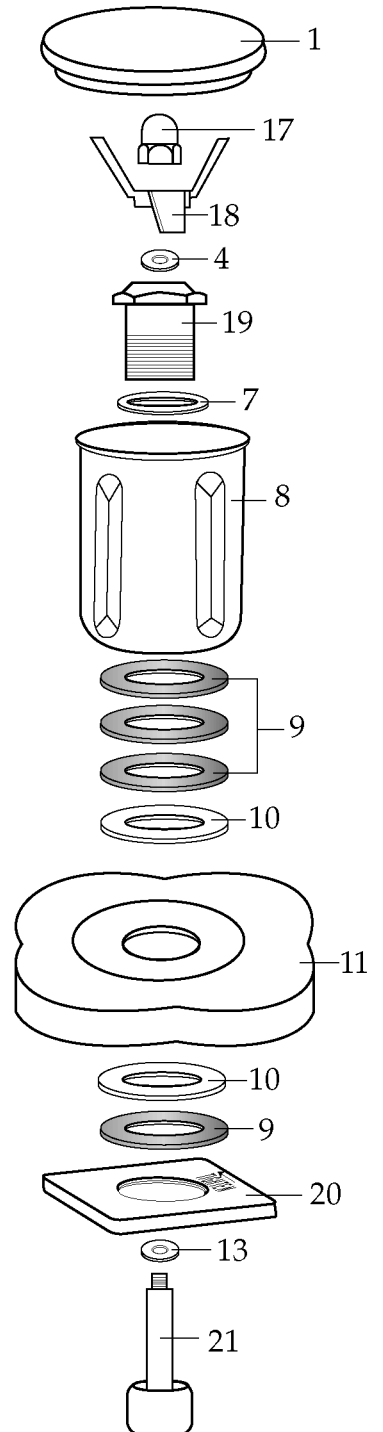

WARING COMMERCIAL

MC2 /37-110 ML

MCC2/mini cool container
This unit is no longer in production

MMGC2/medical grade container
This unit is no longer in production

MC2

500136 Blending Assembly

MCC2

500136 Blending Assembly

MMGC2

501604 Blending Assembly

Catalog#

MC2
MCC2
MMGC2

Model

5018
31CA74
31CA84

Illustration #	Part #	Description
1	019447	Lid
2	003504	Cap Nut
3	002349	Blade
4	003609	Washer /stainless steel
5	003508	Washer /fairprene
6	010012	Bearing Holder
7	009724	Washer /nylon
8	011104	Container
9	003537	Washer /stainless steel
10	003509	Washer /neoprene
11	015055	Container Adapter
12	009780	Hex Nut
13	003510	Washer
14	002406	Socket Head Shaft
15	500135	Container and Jacket Assy.
16	009762	Gasket
17	005552	Cap Nut
18	016753	Blade
19	015880	Bearing Holder
20	016751	Hand Nut
21	015639	Socket Head Shaft