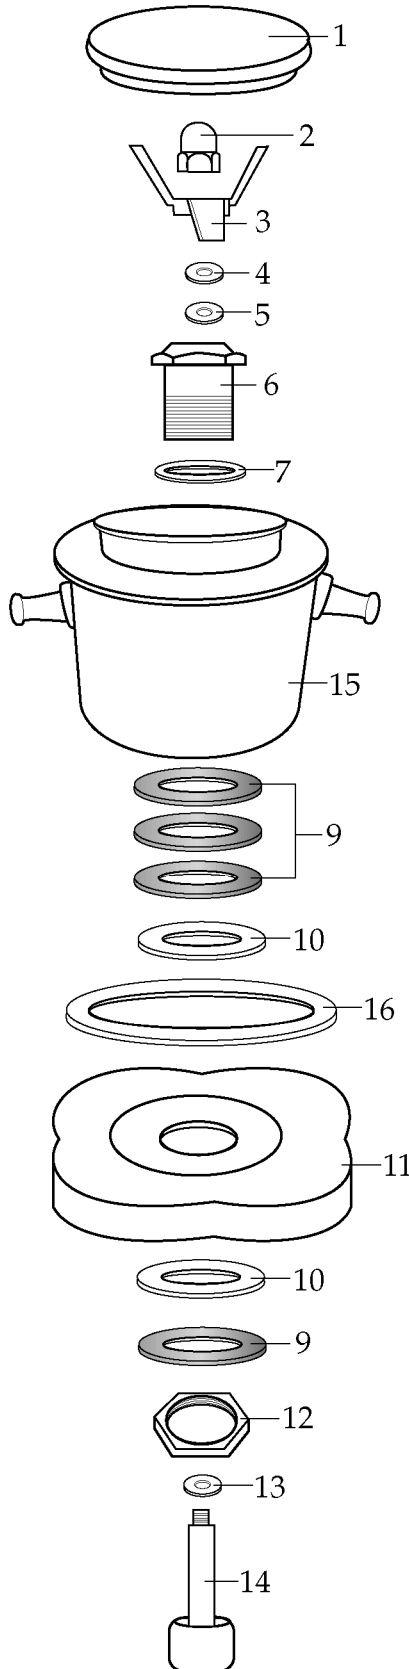

WARING COMMERCIAL

MC2 /37-110 ML

MCC2/mini cool container
This unit is no longer in production

MMGC2/medical grade container
This unit is no longer in production

MC2

500136 Blending Assembly

MCC2

500136 Blending Assembly

MMGC2

501604 Blending Assembly

Catalog#

MC2
MCC2
MMGC2

Model

5018
31CA74
31CA84

Illustration #	Part #	Description
1	019447	Lid
2	003504	Cap Nut
3	002349	Blade
4	003609	Washer /stainless steel
5	003508	Washer /fairprene
6	010012	Bearing Holder
7	009724	Washer /nylon
8	011104	Container
9	003537	Washer /stainless steel
10	003509	Washer /neoprene
11	015055	Container Adapter
12	009780	Hex Nut
13	003510	Washer
14	002406	Socket Head Shaft
15	500135	Container and Jacket Assy.
16	009762	Gasket
17	005552	Cap Nut
18	016753	Blade
19	015880	Bearing Holder
20	016751	Hand Nut
21	015639	Socket Head Shaft