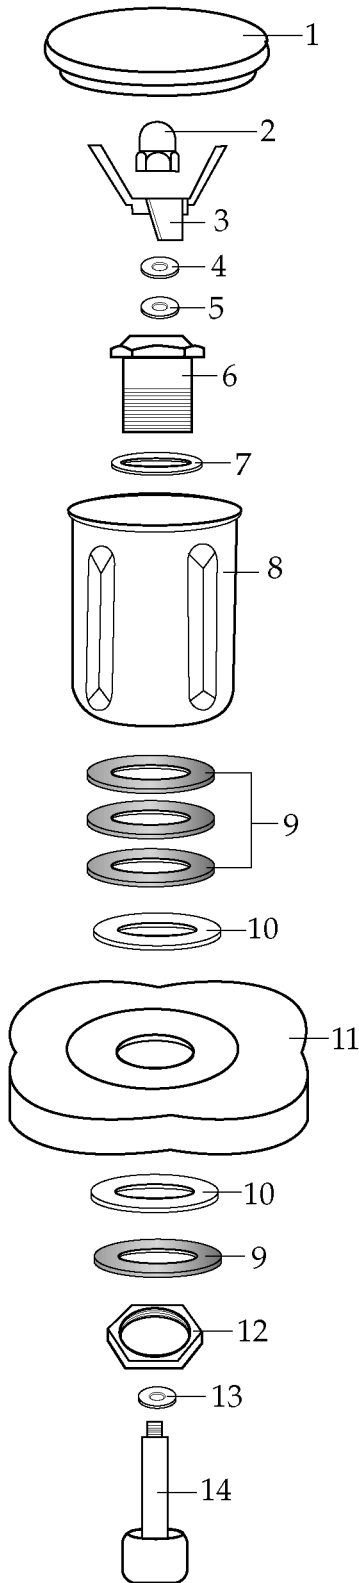

WARING COMMERCIAL

MC2 /37-110 ML

MCC2/mini cool container
This unit is no longer in production

MMGC2/medical grade container
This unit is no longer in production

MC2

500136 Blending Assembly

MCC2

500136 Blending Assembly

MMGC2

501604 Blending Assembly

Catalog#

MC2
MCC2
MMGC2

Model

5018
31CA74
31CA84

Illustration #	Part #	Description
1	019447	Lid
2	003504	Cap Nut
3	002349	Blade
4	003609	Washer /stainless steel
5	003508	Washer /fairprene
6	010012	Bearing Holder
7	009724	Washer /nylon
8	011104	Container
9	003537	Washer /stainless steel
10	003509	Washer /neoprene
11	015055	Container Adapter
12	009780	Hex Nut
13	003510	Washer
14	002406	Socket Head Shaft
15	500135	Container and Jacket Assy.
16	009762	Gasket
17	005552	Cap Nut
18	016753	Blade
19	015880	Bearing Holder
20	016751	Hand Nut
21	015639	Socket Head Shaft