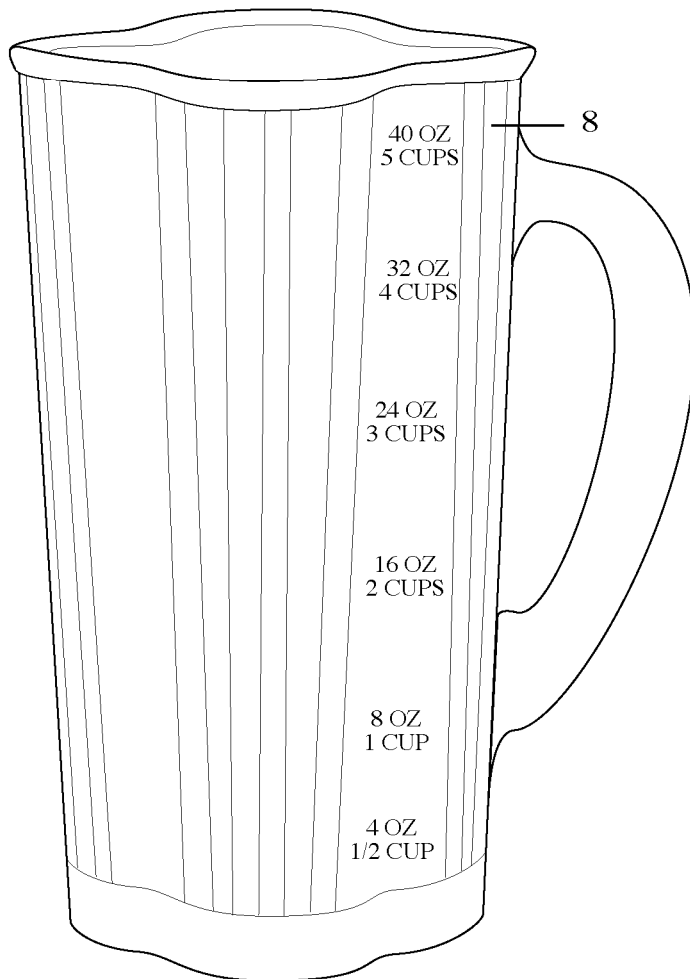

WARING COMMERCIAL LC103

004315
2 Piece Lid

501882

Container with Blending Assembly

Illustration#	Part#	Description
1	003146	Center Lid
2	003574	Outer Lid
3	018649	Blade Assy.
4	009724	Washer /nylon
5	003537	Washer /stainless steel
6	003509	Washer /neoprene
7	009780	Hex Nut
8	003573	Glass Container