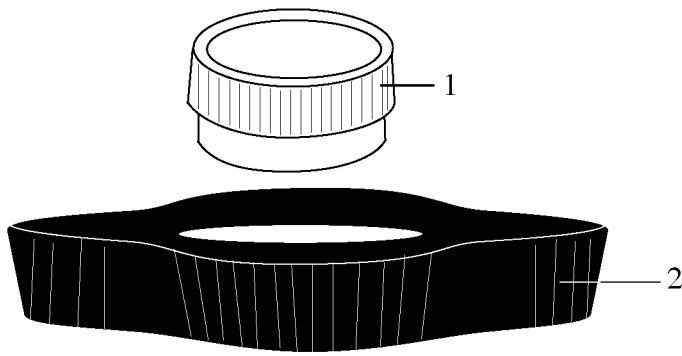

WARING COMMERCIAL LC103

004315
2 Piece Lid

501882

Container with Blending Assembly

Illustration#	Part#	Description
1	003146	Center Lid
2	003574	Outer Lid
3	018649	Blade Assy.
4	009724	Washer /nylon
5	003537	Washer /stainless steel
6	003509	Washer /neoprene
7	009780	Hex Nut
8	003573	Glass Container