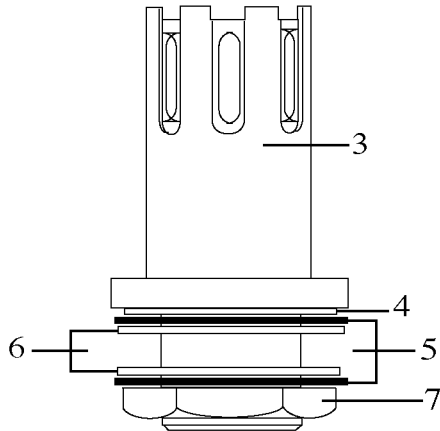

WARING COMMERCIAL LC103

004315
2 Piece Lid

501882

Container with Blending Assembly

Illustration#	Part#	Description
1	003146	Center Lid
2	003574	Outer Lid
3	018649	Blade Assy.
4	009724	Washer /nylon
5	003537	Washer /stainless steel
6	003509	Washer /neoprene
7	009780	Hex Nut
8	003573	Glass Container