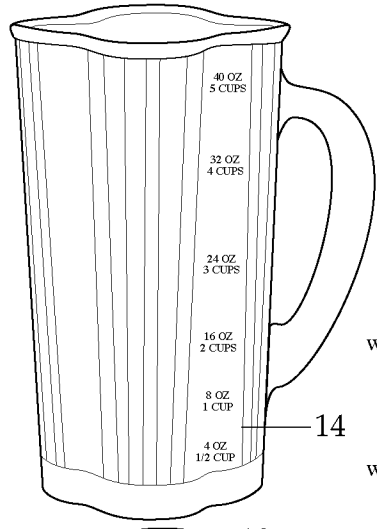

500758
Container /S.S.
with Blending Assy.

500204
Container /glass
with Blending Assy.