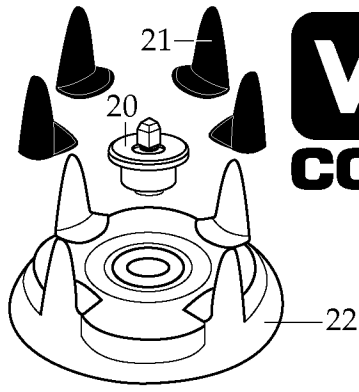

WARING COMMERCIAL®

004315
2 Piece Lid
for Glass Containers

500665
2 Piece Lid
for Stainless Steel Containers

LB10G
LB10S

002518
Drive Coupling
(parts that can be purchased separately)

501017
Stainless Steel Lid *(optional)*
for Stainless Steel Containers
013617 - actuator switch nut
020491 - screw
014598 - lid

Illustration#	Part#	Description
1	003146	Center Lid
2	003574	Outer Lid
3	003504	Cap Nut
4	003540	Blade
5	003503	Bearing Cap
6	003508	Washer
7	010012	Bearing Holder
8	009724	Washer /nylon
9	003737	Washer /stainless steel
10	003509	Washer /neoprene
11	003510	Washer /linen-phen.
12	003500	Shaft
13	009780	Hex Nut /left handed
14	003573	Glass Jar 40 oz.
15	011700	Center Lid
16	013443	Outer Lid
17	012860	Stainless Steel Jar 32 oz.
18	009762	Gasket
19	015055	Container Base
20	002644	Square Drive Coupling
21	003498	Jar Pad 4 Req.'d
22	018996	Jar Holder
23	019936	Housing Seal
24	012370	Screw 4 Req.'d
25	017283	Bracket /plated
26	016610	Half Baffle 2 Req.'d
27	012369	Kep Nut 4 Req.'d
28	027655	Motor
29	019266	Base
30	005240	Screw 4 Req.'d
31	502219	Switch Assy. /003550 - Switch Only (no leads)

Illustration#	Part#	Description
32	014603	Locking Ring
33	015098	Ring Nut
34	019270	Knob
35	502220	Lead /black 3 Req.'d
36	502232	Lead /blue
37	019268	Speed Control (potentiometer)
38	010955	Washer 4 Req.'d
39	019181	Screw 4 Req.'d
40	009051	Wire Nut 2 Req.'d
41	002962	Screw
42	016410	Clamp /cord set
45	503013	Bottom Plate Assy. (502732 bottom plate w/ screen & eylet)
46	003565	Cord Set (<i>current production</i>)
	500830	Cord Set (<i>older units</i>)
47	002891	Foot 3 Req.'d
48	003569	Screw 3 Req.'d
49	019248	Name Plate
50	002644	Square Drive Coupling
51	003507	Washer
52	003514	Slinger
53	002882	Drive Coupling