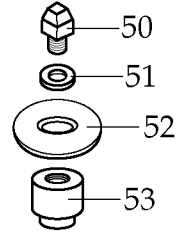

WARING COMMERCIAL®

004315
2 Piece Lid
for Glass Containers

500665
2 Piece Lid
for Stainless Steel Containers

LB10G
LB10S

002518
Drive Coupling
(parts that can be purchased separately)

501017
Stainless Steel Lid *(optional)*
for Stainless Steel Containers
013617 - actuator switch nut
020491 - screw
014598 - lid

Unit Information	
.4 HP	
3.0 Amps.	
Speed Adjusted (free spin)	
0 - 20,000 RPM's	

003548
Blending Assy.

500758
Container /S.S.
with Blending Assy.

008065
Container /S.S.
with Blending Assy.
and Vinyl Lid

Illustration#	Part#	Description
1	003146	Center Lid
2	003574	Outer Lid
3	003504	Cap Nut
4	003540	Blade
5	003503	Bearing Cap
6	003508	Washer
7	010012	Bearing Holder
8	009724	Washer /nylon
9	003737	Washer /stainless steel
10	003509	Washer /neoprene
11	003510	Washer /linen-phen.
12	003500	Shaft
13	009780	Hex Nut /left handed
14	003573	Glass Jar 40 oz.
15	011700	Center Lid
16	013443	Outer Lid
17	012860	Stainless Steel Jar 32 oz.
18	009762	Gasket
19	015055	Container Base
20	002644	Square Drive Coupling
21	003498	Jar Pad 4 Req.'d
22	018996	Jar Holder
23	019936	Housing Seal
24	012370	Screw 4 Req.'d
25	017283	Bracket /plated
26	016610	Half Baffle 2 Req.'d
27	012369	Kep Nut 4 Req.'d
28	027655	Motor
29	019266	Base
30	005240	Screw 4 Req.'d
31	502219	Switch Assy. /003550 - Switch Only (no leads)

Illustration#	Part#	Description
32	014603	Locking Ring
33	015098	Ring Nut
34	019270	Knob
35	502220	Lead /black 3 Req.'d
36	502232	Lead /blue
37	019268	Speed Control (potentiometer)
38	010955	Washer 4 Req.'d
39	019181	Screw 4 Req.'d
40	009051	Wire Nut 2 Req.'d
41	002962	Screw
42	016410	Clamp /cord set
45	503013	Bottom Plate Assy. (502732 bottom plate w/ screen & eylet)
46	003565	Cord Set (<i>current production</i>)
	500830	Cord Set (<i>older units</i>)
47	002891	Foot 3 Req.'d
48	003569	Screw 3 Req.'d
49	019248	Name Plate
50	002644	Square Drive Coupling
51	003507	Washer
52	003514	Slinger
53	002882	Drive Coupling