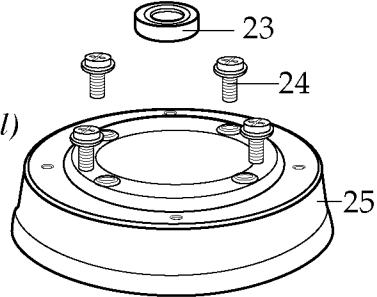

WARING COMMERCIAL®

004315
2 Piece Lid
for Glass Containers

500665
2 Piece Lid
for Stainless Steel Containers

LB10G
LB10S

002518
Drive Coupling
(parts that can be purchased separately)

501017
Stainless Steel Lid *(optional)*
for Stainless Steel Containers
013617 - actuator switch nut
020491 - screw
014598 - lid

Illustration#	Part#	Description
1	003146	Center Lid
2	003574	Outer Lid
3	003504	Cap Nut
4	003540	Blade
5	003503	Bearing Cap
6	003508	Washer
7	010012	Bearing Holder
8	009724	Washer /nylon
9	003737	Washer /stainless steel
10	003509	Washer /neoprene
11	003510	Washer /linen-phen.
12	003500	Shaft
13	009780	Hex Nut /left handed
14	003573	Glass Jar 40 oz.
15	011700	Center Lid
16	013443	Outer Lid
17	012860	Stainless Steel Jar 32 oz.
18	009762	Gasket
19	015055	Container Base
20	002644	Square Drive Coupling
21	003498	Jar Pad 4 Req.'d
22	018996	Jar Holder
23	019936	Housing Seal
24	012370	Screw 4 Req.'d
25	017283	Bracket /plated
26	016610	Half Baffle 2 Req.'d
27	012369	Kep Nut 4 Req.'d
28	027655	Motor
29	019266	Base
30	005240	Screw 4 Req.'d
31	502219	Switch Assy. /003550 - Switch Only (no leads)

Illustration#	Part#	Description
32	014603	Locking Ring
33	015098	Ring Nut
34	019270	Knob
35	502220	Lead /black 3 Req.'d
36	502232	Lead /blue
37	019268	Speed Control (potentiometer)
38	010955	Washer 4 Req.'d
39	019181	Screw 4 Req.'d
40	009051	Wire Nut 2 Req.'d
41	002962	Screw
42	016410	Clamp /cord set
45	503013	Bottom Plate Assy. (502732 bottom plate w/ screen & eylet)
46	003565	Cord Set (<i>current production</i>)
	500830	Cord Set (<i>older units</i>)
47	002891	Foot 3 Req.'d
48	003569	Screw 3 Req.'d
49	019248	Name Plate
50	002644	Square Drive Coupling
51	003507	Washer
52	003514	Slinger
53	002882	Drive Coupling