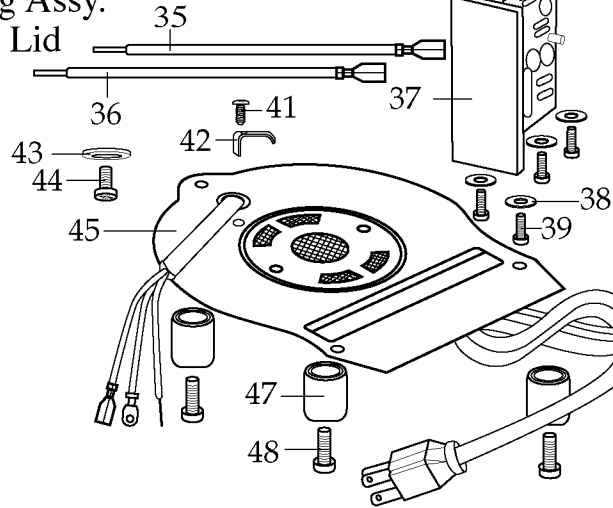

008065
Container /S.S.
with Blending Assy.
and Vinyl Lid