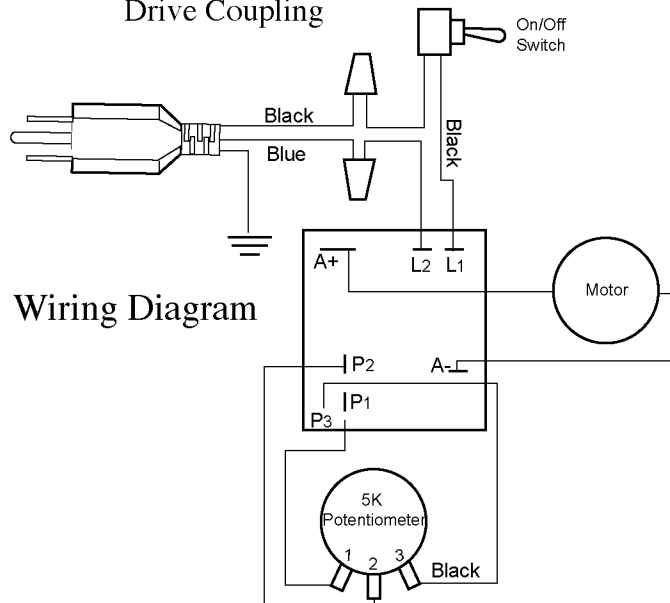

Illustration#	Part#	Description
32	014603	Locking Ring
33	015098	Ring Nut
34	019270	Knob
35	502220	Lead /black 3 Req.'d
36	502232	Lead /blue
37	019268	Speed Control (potentiometer)
38	010955	Washer 4 Req.'d
39	019181	Screw 4 Req.'d
40	009051	Wire Nut 2 Req.'d
41	002962	Screw
42	016410	Clamp /cord set
45	503013	Bottom Plate Assy. (502732 bottom plate w/ screen & eylet)
46	003565	Cord Set (<i>current production</i>)
	500830	Cord Set (<i>older units</i>)
47	002891	Foot 3 Req.'d
48	003569	Screw 3 Req.'d
49	019248	Name Plate
50	002644	Square Drive Coupling
51	003507	Washer
52	003514	Slinger
53	002882	Drive Coupling