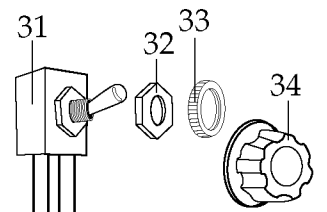

WARING COMMERCIAL®

Unit Information	
.4 HP	
3.0 Amps.	
Speed Adjusted (free spin)	
0 - 20,000 RPM's	

500758
Container /S.S.
with Blending Assy.

008065
Container /S.S.
with Blending Assy.
and Vinyl Lid

500204
Container /glass
with Blending Assy.