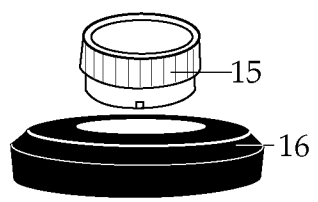

WARING COMMERCIAL®

004315
2 Piece Lid
for Glass Containers

500665
2 Piece Lid
for Stainless Steel Containers

LB10G
LB10S

002518
Drive Coupling
(parts that can be purchased separately)

501017
Stainless Steel Lid *(optional)*
for Stainless Steel Containers
013617 - actuator switch nut
020491 - screw
014598 - lid

Unit Information	
.4 HP	
3.0 Amps.	
Speed Adjusted (free spin)	
0 - 20,000 RPM's	

003548
Blending Assy.

500758
Container /S.S.
with Blending Assy.

008065
Container /S.S.
with Blending Assy.
and Vinyl Lid

Illustration#	Part#	Description
1	003146	Center Lid
2	003574	Outer Lid
3	003504	Cap Nut
4	003540	Blade
5	003503	Bearing Cap
6	003508	Washer
7	010012	Bearing Holder
8	009724	Washer /nylon
9	003737	Washer /stainless steel
10	003509	Washer /neoprene
11	003510	Washer /linen-phen.
12	003500	Shaft
13	009780	Hex Nut /left handed
14	003573	Glass Jar 40 oz.
15	011700	Center Lid
16	013443	Outer Lid
17	012860	Stainless Steel Jar 32 oz.
18	009762	Gasket
19	015055	Container Base
20	002644	Square Drive Coupling
21	003498	Jar Pad 4 Req.'d
22	018996	Jar Holder
23	019936	Housing Seal
24	012370	Screw 4 Req.'d
25	017283	Bracket /plated
26	016610	Half Baffle 2 Req.'d
27	012369	Kep Nut 4 Req.'d
28	027655	Motor
29	019266	Base
30	005240	Screw 4 Req.'d
31	502219	Switch Assy. /003550 - Switch Only (no leads)