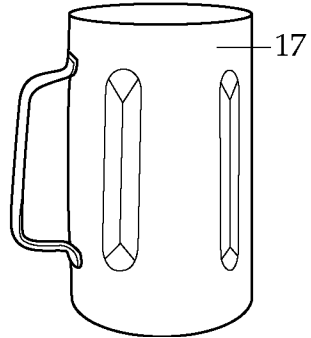

WARING COMMERCIAL®

004315
2 Piece Lid
for Glass Containers

500665
2 Piece Lid
for Stainless Steel Containers

LB10G
LB10S

002518
Drive Coupling
(parts that can be purchased separately)

501017
Stainless Steel Lid *(optional)*
for Stainless Steel Containers
013617 - actuator switch nut
020491 - screw
014598 - lid

Unit Information	
.4 HP	
3.0 Amps.	
Speed Adjusted (free spin)	
0 - 20,000 RPM's	

003548
Blending Assy.

500758
Container /S.S.
with Blending Assy.

008065
Container /S.S.
with Blending Assy.
and Vinyl Lid

Illustration#	Part#	Description
1	003146	Center Lid
2	003574	Outer Lid
3	003504	Cap Nut
4	003540	Blade
5	003503	Bearing Cap
6	003508	Washer
7	010012	Bearing Holder
8	009724	Washer /nylon
9	003737	Washer /stainless steel
10	003509	Washer /neoprene
11	003510	Washer /linen-phen.
12	003500	Shaft
13	009780	Hex Nut /left handed
14	003573	Glass Jar 40 oz.
15	011700	Center Lid
16	013443	Outer Lid
17	012860	Stainless Steel Jar 32 oz.
18	009762	Gasket
19	015055	Container Base
20	002644	Square Drive Coupling
21	003498	Jar Pad 4 Req.'d
22	018996	Jar Holder
23	019936	Housing Seal
24	012370	Screw 4 Req.'d
25	017283	Bracket /plated
26	016610	Half Baffle 2 Req.'d
27	012369	Kep Nut 4 Req.'d
28	027655	Motor
29	019266	Base
30	005240	Screw 4 Req.'d
31	502219	Switch Assy. /003550 - Switch Only (no leads)

Illustration#	Part#	Description
32	014603	Locking Ring
33	015098	Ring Nut
34	019270	Knob
35	502220	Lead /black 3 Req.'d
36	502232	Lead /blue
37	019268	Speed Control (potentiometer)
38	010955	Washer 4 Req.'d
39	019181	Screw 4 Req.'d
40	009051	Wire Nut 2 Req.'d
41	002962	Screw
42	016410	Clamp /cord set
45	503013	Bottom Plate Assy. (502732 bottom plate w/ screen & eylet)
46	003565	Cord Set (<i>current production</i>)
	500830	Cord Set (<i>older units</i>)
47	002891	Foot 3 Req.'d
48	003569	Screw 3 Req.'d
49	019248	Name Plate
50	002644	Square Drive Coupling
51	003507	Washer
52	003514	Slinger
53	002882	Drive Coupling