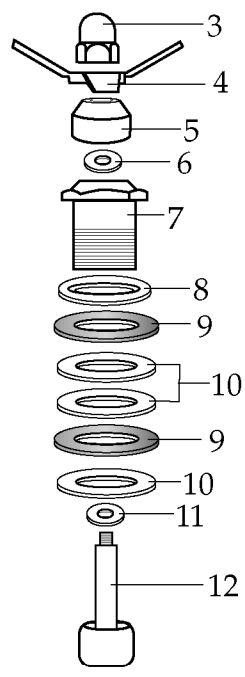

WARING COMMERCIAL®

004315
2 Piece Lid
for Glass Containers

500665
2 Piece Lid
for Stainless Steel Containers

LB10G
LB10S

002518
Drive Coupling
(parts that can be purchased separately)

501017
Stainless Steel Lid *(optional)*
for Stainless Steel Containers
013617 - actuator switch nut
020491 - screw
014598 - lid

Unit Information	
.4 HP	
3.0 Amps.	
Speed Adjusted (free spin)	
0 - 20,000 RPM's	

003548
Blending Assy.

500758
Container /S.S.
with Blending Assy.

008065
Container /S.S.
with Blending Assy.
and Vinyl Lid

Illustration#	Part#	Description
1	003146	Center Lid
2	003574	Outer Lid
3	003504	Cap Nut
4	003540	Blade
5	003503	Bearing Cap
6	003508	Washer
7	010012	Bearing Holder
8	009724	Washer /nylon
9	003737	Washer /stainless steel
10	003509	Washer /neoprene
11	003510	Washer /linen-phen.
12	003500	Shaft
13	009780	Hex Nut /left handed
14	003573	Glass Jar 40 oz.
15	011700	Center Lid
16	013443	Outer Lid
17	012860	Stainless Steel Jar 32 oz.
18	009762	Gasket
19	015055	Container Base
20	002644	Square Drive Coupling
21	003498	Jar Pad 4 Req.'d
22	018996	Jar Holder
23	019936	Housing Seal
24	012370	Screw 4 Req.'d
25	017283	Bracket /plated
26	016610	Half Baffle 2 Req.'d
27	012369	Kep Nut 4 Req.'d
28	027655	Motor
29	019266	Base
30	005240	Screw 4 Req.'d
31	502219	Switch Assy. /003550 - Switch Only (no leads)

Illustration#	Part#	Description
32	014603	Locking Ring
33	015098	Ring Nut
34	019270	Knob
35	502220	Lead /black 3 Req.'d
36	502232	Lead /blue
37	019268	Speed Control (potentiometer)
38	010955	Washer 4 Req.'d
39	019181	Screw 4 Req.'d
40	009051	Wire Nut 2 Req.'d
41	002962	Screw
42	016410	Clamp /cord set
45	503013	Bottom Plate Assy. (502732 bottom plate w/ screen & eylet)
46	003565	Cord Set (<i>current production</i>)
	500830	Cord Set (<i>older units</i>)
47	002891	Foot 3 Req.'d
48	003569	Screw 3 Req.'d
49	019248	Name Plate
50	002644	Square Drive Coupling
51	003507	Washer
52	003514	Slinger
53	002882	Drive Coupling