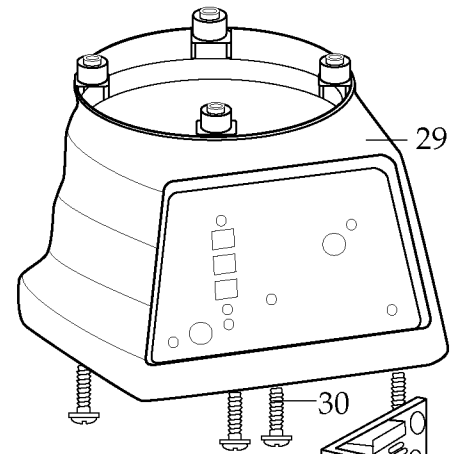

500758
Container /S.S.
with Blending Assy.