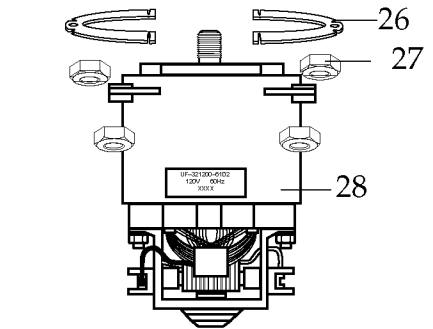

WARING COMMERCIAL®

Unit Information	
.4 HP	
3.0 Amps.	
Speed Adjusted (free spin)	
0 - 20,000 RPM's	

500758
Container /S.S.
with Blending Assy.

008065
Container /S.S.
with Blending Assy.
and Vinyl Lid

500204
Container /glass
with Blending Assy.