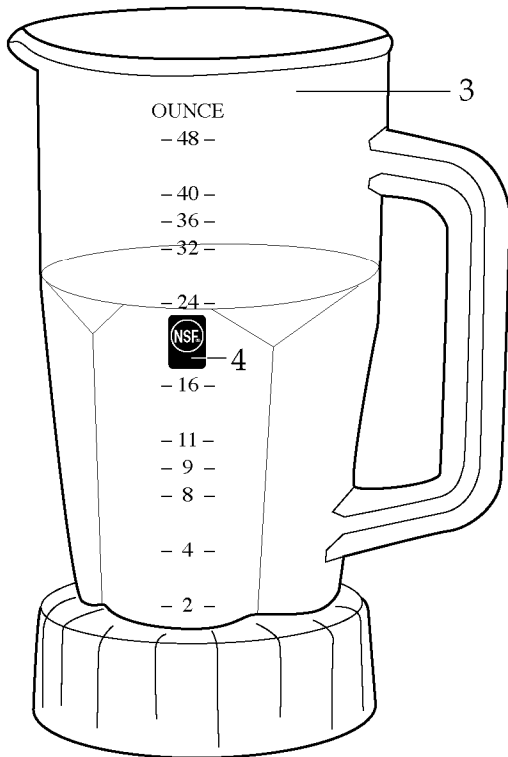

500664
2 Piece Lid

501832
Blending Assy.

502589
Container with
Blending Assy.

024136
Name Plate

WARING
COMMERCIAL
HPB270 (discontinued)

Unit Information

UL NSF
7.5 Amps.
27,000 RPM's
Height 16 ¹ / ₂ "
Width 6 ³ / ₄ "
Depth 6 ¹ / ₂ "

Catalog	Old Model #	New Model #
HPB270	39BL56	HPBSGYP4

Illustration #	Part #	Description
1	011700	Center Lid
2	013442	Outer Lid /vinyl
3	019560	Container /48 oz. polycarbonate
4	013304	NSF Seal
5	018999	Coupling /1 on unit & 1 extra
6	026413 003507	Washer Cap (<i>current production</i>) Washer (<i>older units</i>)
7	007559	Screw 4 Req.'d
8	026538 008821	Jar Support (<i>current production</i>) Jar Support (<i>older units</i>)
9	024137	Top Housing /gray
10	019935	Housing Seal
11	012698	Switch /toggle
12	016236	Hex Nut 2 Req.'d
13	014604	Lock Washer
14	025664 008392	Spacer Plate (<i>current production</i>) Spacer 4 Req.'d (<i>older units</i>)
15	025723 705415	Motor (<i>current production</i>) Motor (<i>older units</i>)
16	501232	Lead
17	009051	Wire Nut 2 Req.'d
18	002436	Screw /ground wire
19	002943	Washer /ground wire
20	025662	Baffle
21	008324	Gasket
22	003565 500830	Cord Set (<i>current production</i>) Cord Set (<i>older units</i>)
23	007556	Strain Relief
24	014012	Bottom Housing
25	017239	Screw 4 Req.'d
26	004090	Foot 4 Req.'d

Illustration #	Part #	Description
27	502240	Blade and Shaft
28	002903	Washer / fairprene
29	501752	Bearing Holder
30	009724	Washer / nylon
31	003537	Washer / stainless steel 2 Req.'d
32	003509	Washer / neoprene
33	009780	Hex Nut
34	003526	Washer / phenolic
35	006937	Washer / stainless steel
36	003138	Coupling (wagon wheel)