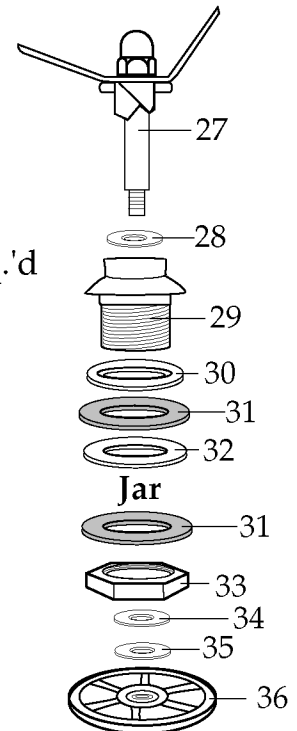

500664
2 Piece Lid

501832
Blending Assy.

502589
Container with
Blending Assy.

024136
Name Plate

WARING
COMMERCIAL
HPB270 (discontinued)

Unit Information

UL NSF
7.5 Amps.
27,000 RPM's
Height 16 ¹ / ₂ "
Width 6 ³ / ₄ "
Depth 6 ¹ / ₂ "

Catalog	Old Model #	New Model #
HPB270	39BL56	HPBSGYP4

Illustration #	Part #	Description
1	011700	Center Lid
2	013442	Outer Lid /vinyl
3	019560	Container /48 oz. polycarbonate
4	013304	NSF Seal
5	018999	Coupling /1 on unit & 1 extra
6	026413 003507	Washer Cap (<i>current production</i>) Washer (<i>older units</i>)
7	007559	Screw 4 Req.'d
8	026538 008821	Jar Support (<i>current production</i>) Jar Support (<i>older units</i>)
9	024137	Top Housing /gray
10	019935	Housing Seal
11	012698	Switch /toggle
12	016236	Hex Nut 2 Req.'d
13	014604	Lock Washer
14	025664 008392	Spacer Plate (<i>current production</i>) Spacer 4 Req.'d (<i>older units</i>)
15	025723 705415	Motor (<i>current production</i>) Motor (<i>older units</i>)
16	501232	Lead
17	009051	Wire Nut 2 Req.'d
18	002436	Screw /ground wire
19	002943	Washer /ground wire
20	025662	Baffle
21	008324	Gasket
22	003565 500830	Cord Set (<i>current production</i>) Cord Set (<i>older units</i>)
23	007556	Strain Relief
24	014012	Bottom Housing
25	017239	Screw 4 Req.'d
26	004090	Foot 4 Req.'d

Illustration #	Part #	Description
27	502240	Blade and Shaft
28	002903	Washer / fairprene
29	501752	Bearing Holder
30	009724	Washer / nylon
31	003537	Washer / stainless steel 2 Req.'d
32	003509	Washer / neoprene
33	009780	Hex Nut
34	003526	Washer / phenolic
35	006937	Washer / stainless steel
36	003138	Coupling (wagon wheel)