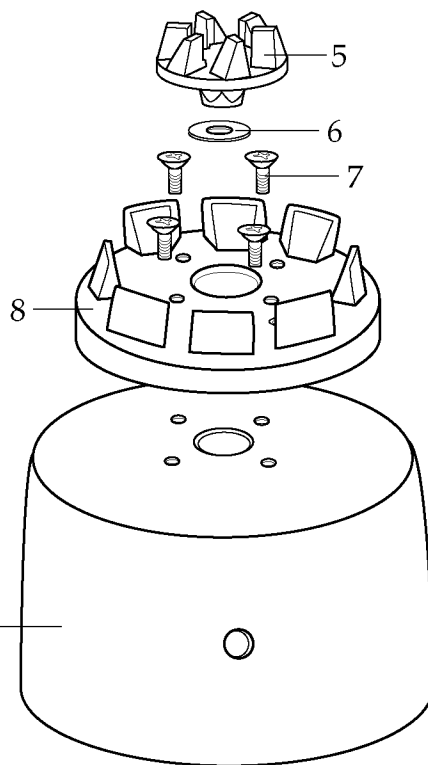

500664
2 Piece Lid

501832
Blending Assy.

502589
Container with
Blending Assy.

024136
Name Plate

WARING
COMMERCIAL
HPB270 (discontinued)

Unit Information

UL NSF
7.5 Amps.
27,000 RPM's
Height 16 ¹ / ₂ "
Width 6 ³ / ₄ "
Depth 6 ¹ / ₂ "

Catalog	Old Model #	New Model #
HPB270	39BL56	HPBSGYP4

Illustration #	Part #	Description
1	011700	Center Lid
2	013442	Outer Lid /vinyl
3	019560	Container /48 oz. polycarbonate
4	013304	NSF Seal
5	018999	Coupling /1 on unit & 1 extra
6	026413 003507	Washer Cap (<i>current production</i>) Washer (<i>older units</i>)
7	007559	Screw 4 Req.'d
8	026538 008821	Jar Support (<i>current production</i>) Jar Support (<i>older units</i>)
9	024137	Top Housing /gray
10	019935	Housing Seal
11	012698	Switch /toggle
12	016236	Hex Nut 2 Req.'d
13	014604	Lock Washer
14	025664 008392	Spacer Plate (<i>current production</i>) Spacer 4 Req.'d (<i>older units</i>)
15	025723 705415	Motor (<i>current production</i>) Motor (<i>older units</i>)
16	501232	Lead
17	009051	Wire Nut 2 Req.'d
18	002436	Screw /ground wire
19	002943	Washer /ground wire
20	025662	Baffle
21	008324	Gasket
22	003565 500830	Cord Set (<i>current production</i>) Cord Set (<i>older units</i>)
23	007556	Strain Relief
24	014012	Bottom Housing
25	017239	Screw 4 Req.'d
26	004090	Foot 4 Req.'d

Illustration #	Part #	Description
27	502240	Blade and Shaft
28	002903	Washer / fairprene
29	501752	Bearing Holder
30	009724	Washer / nylon
31	003537	Washer / stainless steel 2 Req.'d
32	003509	Washer / neoprene
33	009780	Hex Nut
34	003526	Washer / phenolic
35	006937	Washer / stainless steel
36	003138	Coupling (wagon wheel)