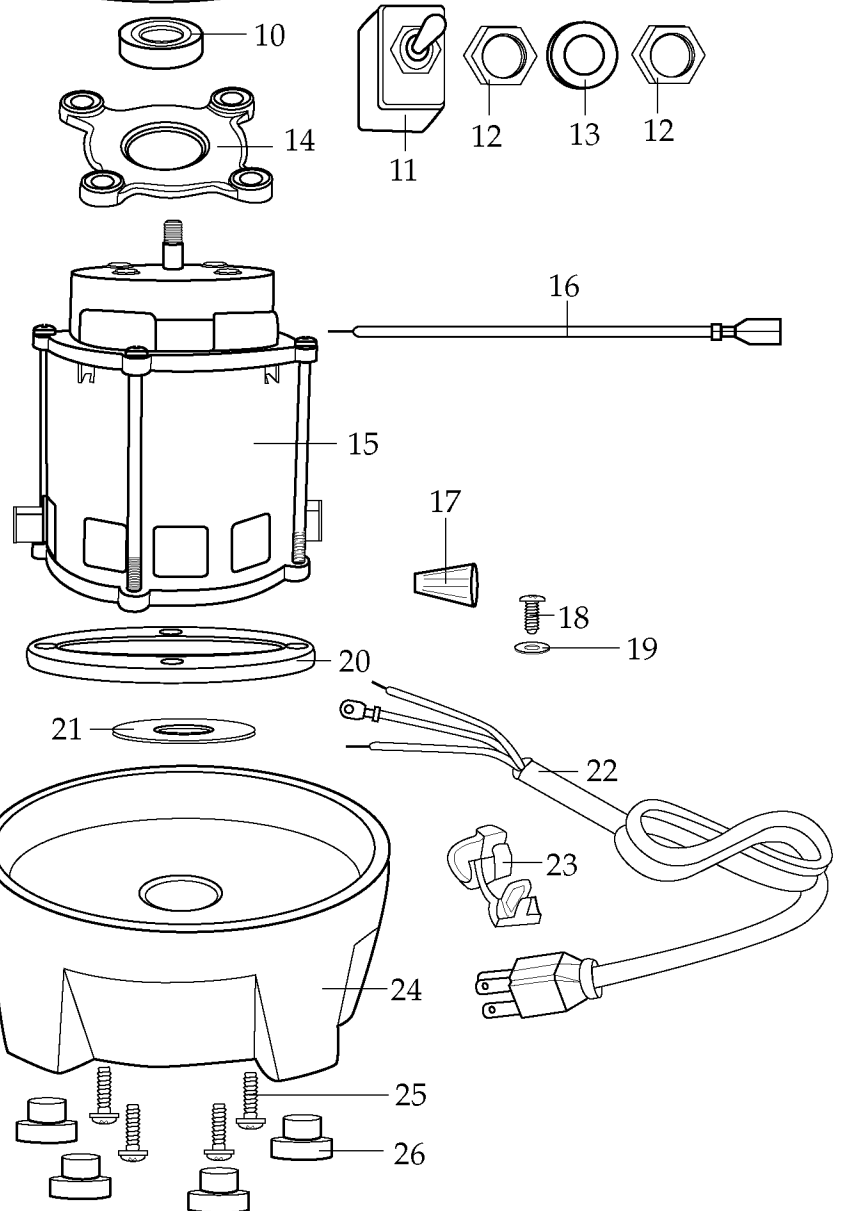

500664
2 Piece Lid

501832
Blending Assy.

502589
Container with
Blending Assy.

024136
Name Plate

WARING
COMMERCIAL
HPB270 (discontinued)

Unit Information

UL NSF
7.5 Amps.
27,000 RPM's
Height 16 ¹ / ₂ "
Width 6 ³ / ₄ "
Depth 6 ¹ / ₂ "

Catalog	Old Model #	New Model #
HPB270	39BL56	HPBSGYP4

Illustration #	Part #	Description
1	011700	Center Lid
2	013442	Outer Lid /vinyl
3	019560	Container /48 oz. polycarbonate
4	013304	NSF Seal
5	018999	Coupling /1 on unit & 1 extra
6	026413 003507	Washer Cap (<i>current production</i>) Washer (<i>older units</i>)
7	007559	Screw 4 Req.'d
8	026538 008821	Jar Support (<i>current production</i>) Jar Support (<i>older units</i>)
9	024137	Top Housing /gray
10	019935	Housing Seal
11	012698	Switch /toggle
12	016236	Hex Nut 2 Req.'d
13	014604	Lock Washer
14	025664 008392	Spacer Plate (<i>current production</i>) Spacer 4 Req.'d (<i>older units</i>)
15	025723 705415	Motor (<i>current production</i>) Motor (<i>older units</i>)
16	501232	Lead
17	009051	Wire Nut 2 Req.'d
18	002436	Screw /ground wire
19	002943	Washer /ground wire
20	025662	Baffle
21	008324	Gasket
22	003565 500830	Cord Set (<i>current production</i>) Cord Set (<i>older units</i>)
23	007556	Strain Relief
24	014012	Bottom Housing
25	017239	Screw 4 Req.'d
26	004090	Foot 4 Req.'d

Illustration #	Part #	Description
27	502240	Blade and Shaft
28	002903	Washer / fairprene
29	501752	Bearing Holder
30	009724	Washer / nylon
31	003537	Washer / stainless steel 2 Req.'d
32	003509	Washer / neoprene
33	009780	Hex Nut
34	003526	Washer / phenolic
35	006937	Washer / stainless steel
36	003138	Coupling (wagon wheel)

Items Not Shown

- 500455 - Lead Assy. with Diode - 003262 (older units)
- 501658 - Lead / green-yellow (older units)

Parts of Blending Assy. That Can Be Purchased Separately

705415 Motor (older units)

Limited Availability of Assembly and Parts