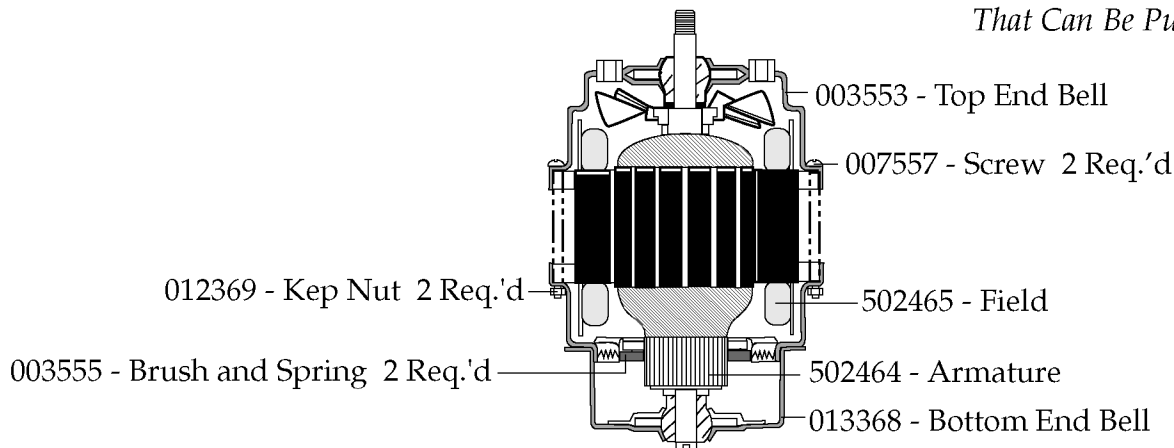

Parts of Blending Assy. That Can Be Purchased Separately

705415 Motor (older units)

Limited Availability of Assembly and Parts