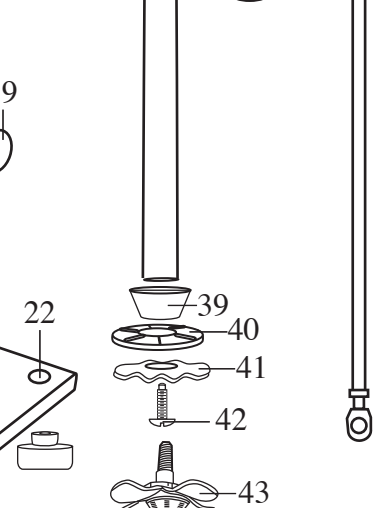

502605
DMC201-DMC201CAR-DMX201 (current production)
Motor & Housing Assy. 3 Req.'d