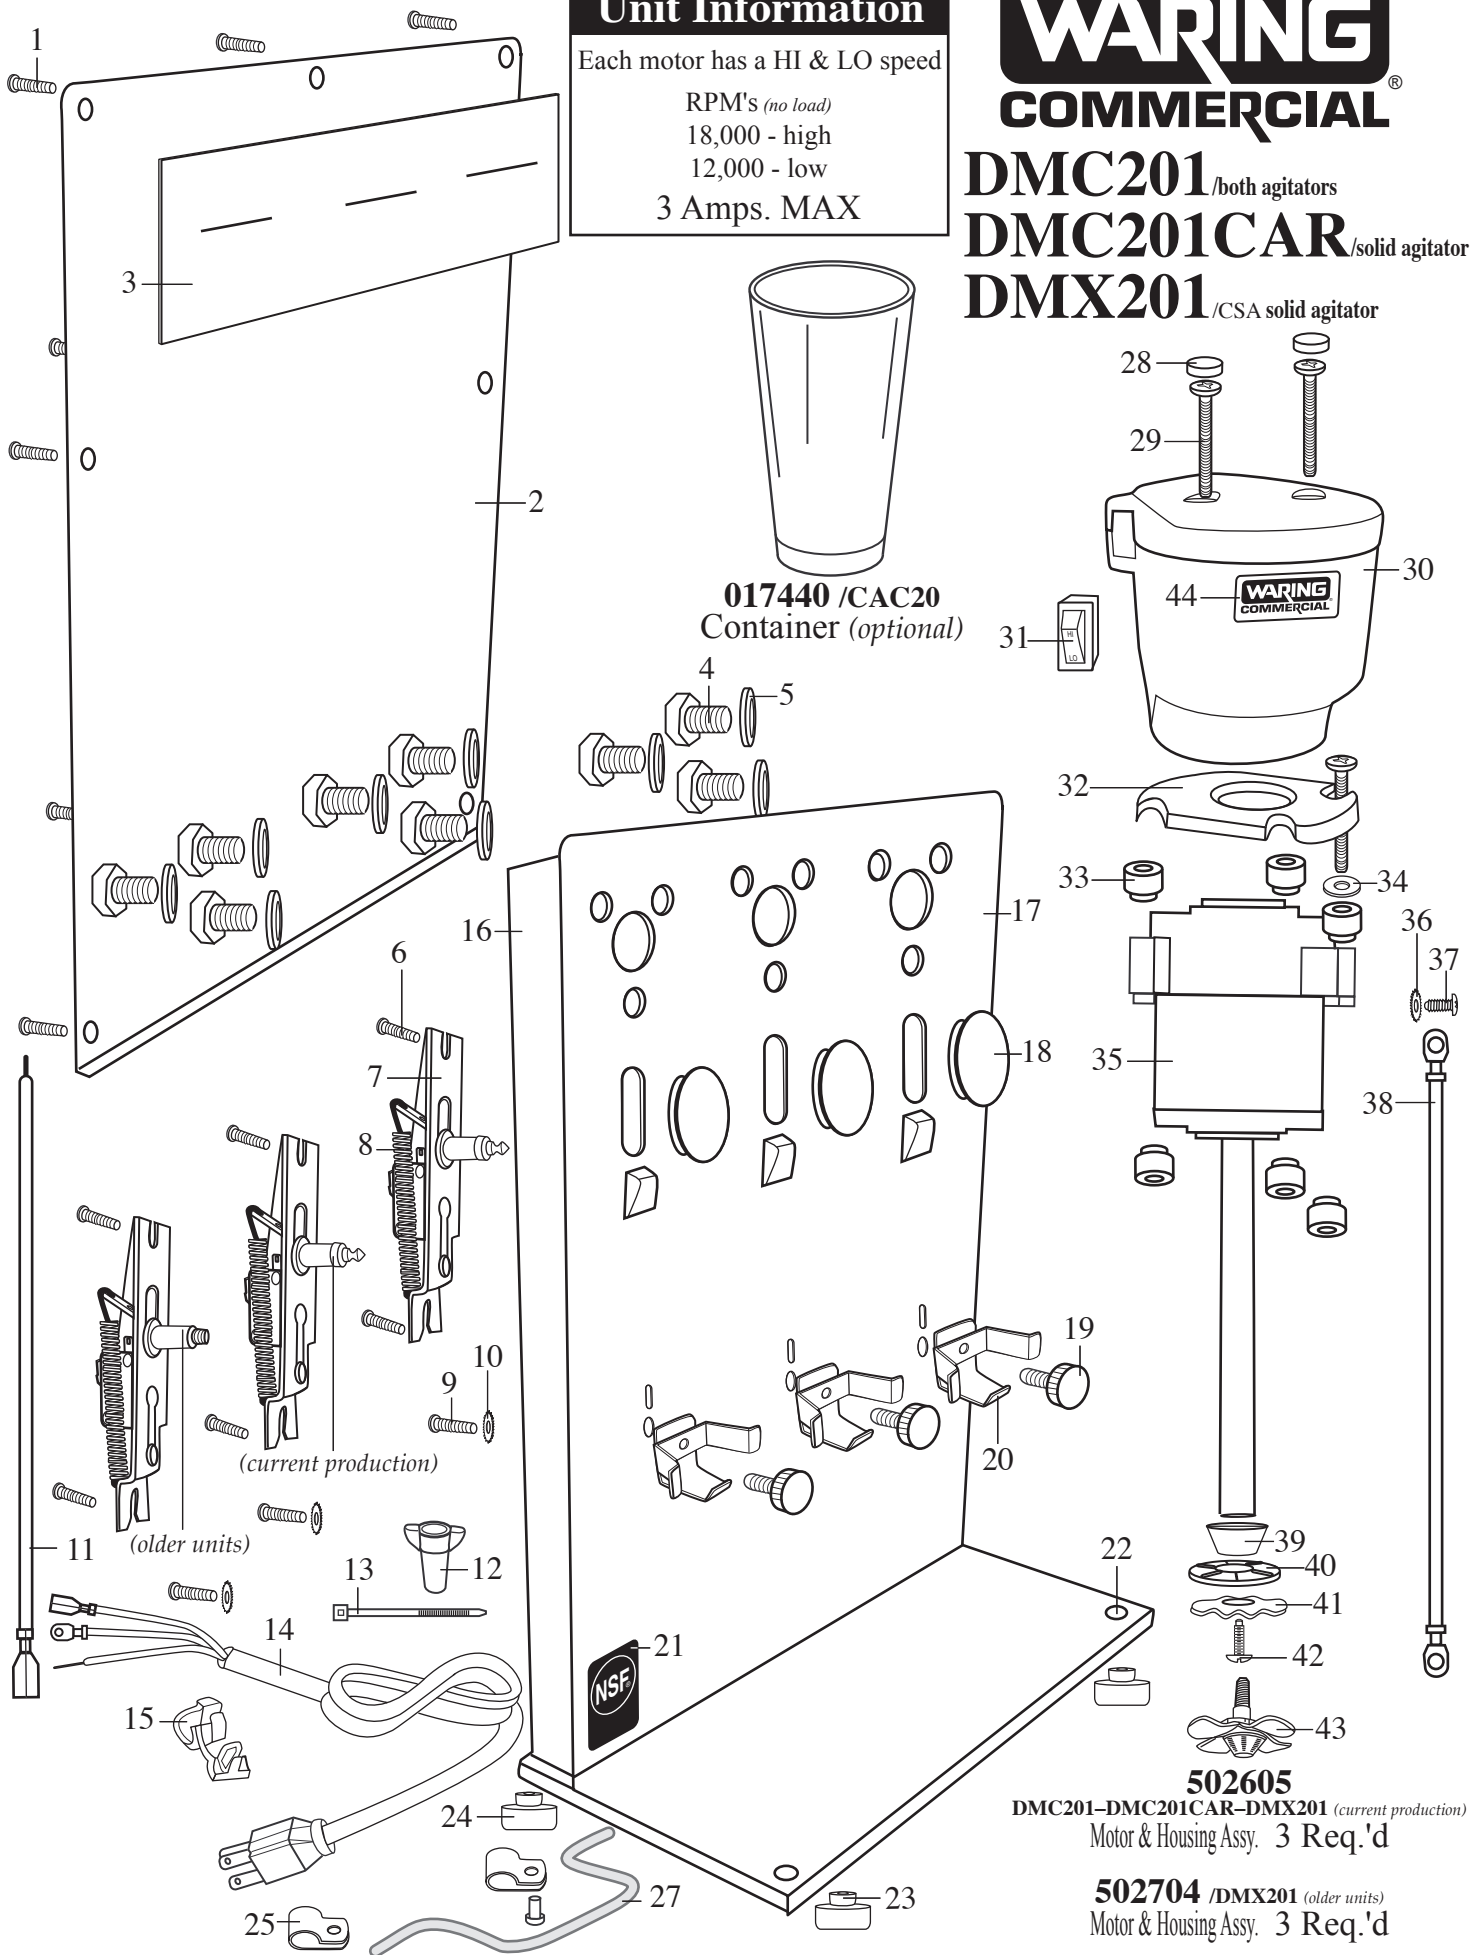

502704 /DMX201 (older units)
Motor & Housing Assy. 3 Req.'d

Unit Information

Each motor has a HI & LO speed

RPM's (no load)

18,000 - high

12,000 - low

3 Amps. MAX

WARING COMMERCIAL®

DMC201 /both agitators

DMC201CAR /solid agitator

DMX201 /CSA solid agitator

Catalog	Model
DMC201	32DM16
DMC201CAR	DMC201CAR
DMX201	31DM77 or DMX201

Waring Factory Service Center
314 Ella T. Grasso Ave.
Torrington, CT 06790
Tele. 1-800-269-6640
Fax 860-496-9017
www.waringproducts.com

Illustration #	Part #	Description
1	016562	Screw 7 Req.'d
2	016380	Rear Panel
3	016194	Insulator
4	017930	Screw 9 Req.'d
5	003344	Washer 9 Req.'d
6	016562	Screw 6 Req.'d
7	502335	Switch & Bracket Assy. 3 Req.'d <i>(current production)</i>
	501356	Switch & Bracket Assy. 3 Req.'d <i>(older units)</i>
8	013612	Switch Return Spring 3 Req.'d
9	016562	Screw 3 Req.'d
10	002943	Washer 3 Req.'d
11	501571	Lead - brown /DMC201, DMC201CAR 3 Req.'d
	501321	Lead - brown /DMX201 3 Req.'d
12	016567	Wire Nut /DMC201, DMC201CAR 2 Req.'d
	009051	Wire Nut /DMX201 3 Req.'d
13	013731	Cable Tie 2 Req.'d /DMC201, DMC201CAR
	013731	Cable Tie 4 Req.'d /DMX201
14	501570	Cord Set /DMC201, DMC201CAR
	501317	Cord Set /DMX201
15	007556	Strain Relief
16	017124	Stand /DMC201, DMC201CAR
	017125	Stand /DMX201
17	017851	Front Panel
18	026720	Knob /snap-on - black 3 Req.'d <i>(current production)</i>
	501709	Knob /screw on - white 3 Req.'d <i>(older units)</i>
19	013918	Container Support Screw 3 Req.'d
20	015551	Container Support 3 Req.'d
21	013304	NSF Seal /DMC201, DMC201CAR
22	014980	Stud 2 Req.'d
23	016569	Foot 2 Req.'d
24	016568	Foot 2 Req.'d
25	013649	Clamp 2 Req.'d
26	015481	Rivet 2 Req.'d
27	014229	Stabilizer