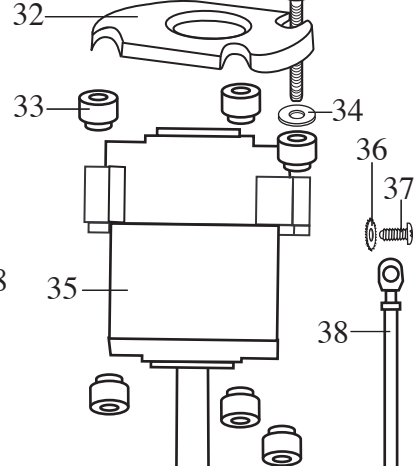

502605
DMC201-DMC201CAR-DMX201 (current production)
Motor & Housing Assy. 3 Req.'d