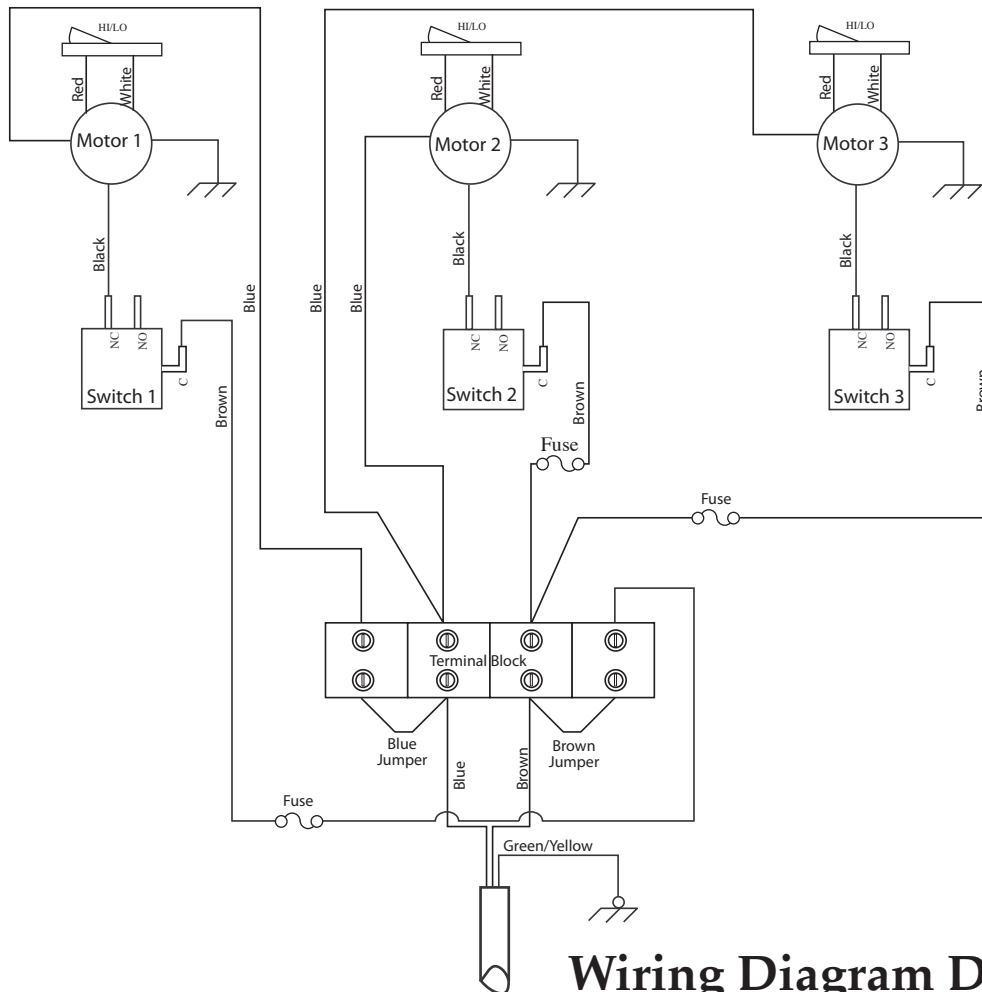

Wiring Diagram DMX201