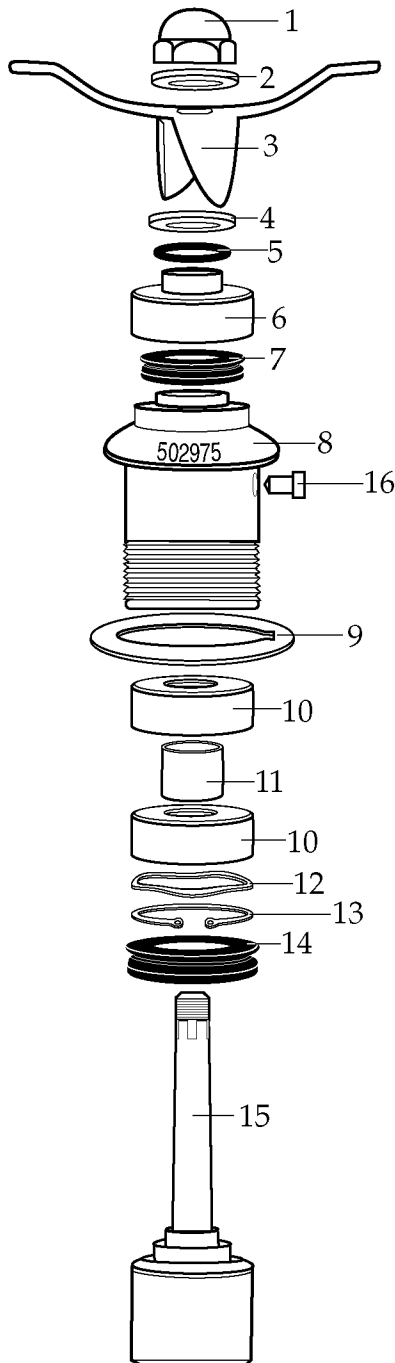

**WARING**  
**COMMERCIAL**

**CB6SB**

**CB6SB2**/240 volt

*These Units Are No Longer In Production*

**Parts to old 502493  
Blending Assy.**

different from new Assy.  
*(limited quantities available)*

018397 - Washer

018388 - O Ring

023903 - Bearing Cap

**502975 or 502493X**  
Blending Assembly  
*(replaces 502493)*

**502235** - Container with Blending Assy.

**704587** - Container Complete with Plastic Lid

**704350** - Container Complete with Stainless Steel Lid

**WARING**  
**COMMERCIAL**

**CB6SB**

**CB6SB2**/240 volt

*These Units Are No Longer In Production*

<b>Catalog#</b>	<b>Model</b>
CB6SB	32BL99
CB6SB2	33BL10

<b>Illustration #</b>	<b>Part #</b>	<b>Description</b>
1	002972	Cap Nut
2	027581	Washer /flat
3	024196	Blade
4	027581	Washer /flat
5	018389	"O" Ring
6	027582	Bearing Cap
7	018390	"V" Ring /small
8	023934	Bearing Holder
9	004946	Washer /teflon
10	018386	Bearing
11	023926	Spacer
12	023907	Spring Washer
13	023927	Retaining Ring
14	023906	"V" Ring /large
15	023933	Drive Shaft
16	025817	Key
17	013470	Stopper
18	023999	Plastic Outer Lid
	013469	Stainless Steel Outer Lid
19	026496	Gasket /plastic lid
	017442	Gasket /stainless steel lid
20	008791	Latch Wire 3 Req.'d
21	502773	Bracket Assy. /spot welded to container 3 Req.'d
	003925	Bracket Assy. /spot welded short 2 Req.'d (single handle containers)
22	023909	Double Handle Container
23	502975	Blending Assy. /complete
24	004949	Gasket /container base
25	025571	Container Support /container base
26	012008	Lock Nut
27	002993	Upper Bearing
28	500851	Field
	500853	Field 240 volt (no longer available)
29	008374	Thermal Control (no longer available)
30	002943	Lock Washer
31	002962	Screw