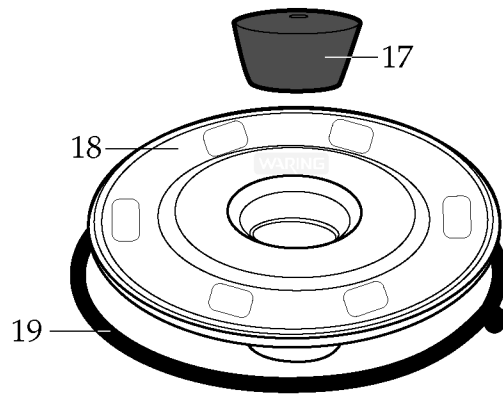

WARING
COMMERCIAL

CB6SB

CB6SB2/240 volt

These Units Are No Longer In Production

**Parts to old 502493
Blending Assy.**

different from new Assy.
(limited quantities available)

018397 - Washer

018388 - O Ring

023903 - Bearing Cap