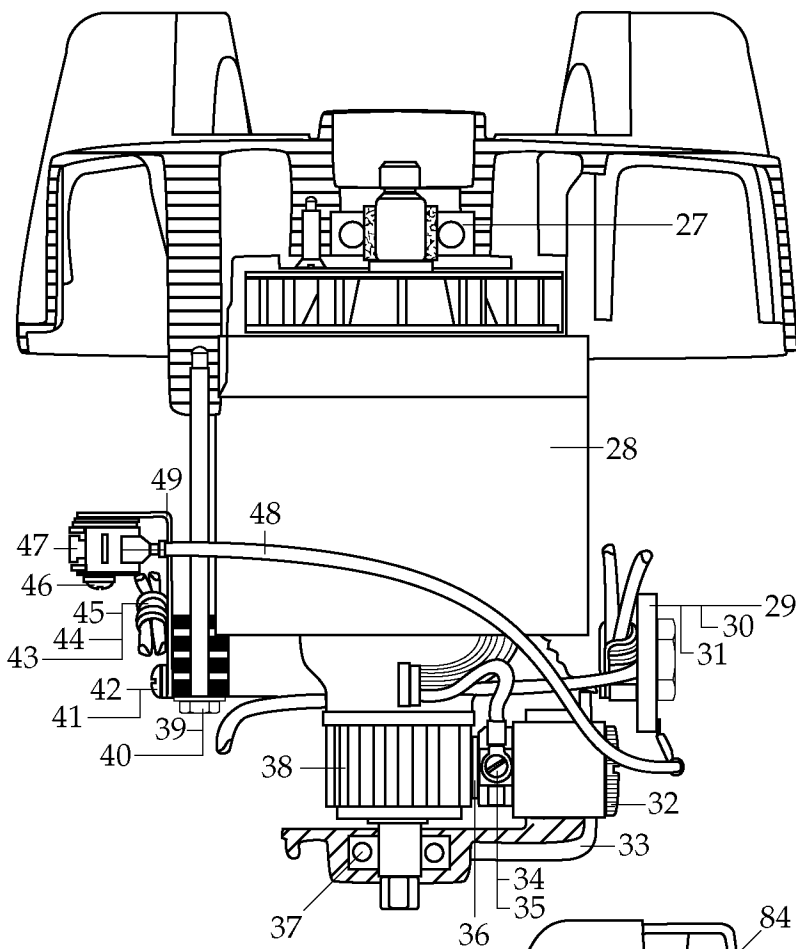

018388 - O Ring

023903 - Bearing Cap

**502975 or 502493X**  
Blending Assembly  
*(replaces 502493)*

**502235** - Container with Blending Assy.

**704587** - Container Complete with Plastic Lid

**704350** - Container Complete with Stainless Steel Lid

**WARING**  
**COMMERCIAL**

**CB6SB**

**CB6SB2**/240 volt

*These Units Are No Longer In Production*

<b>Catalog#</b>	<b>Model</b>
CB6SB	32BL99
CB6SB2	33BL10

<b>Illustration #</b>	<b>Part #</b>	<b>Description</b>
1	002972	Cap Nut
2	027581	Washer /flat
3	024196	Blade
4	027581	Washer /flat
5	018389	"O" Ring
6	027582	Bearing Cap
7	018390	"V" Ring /small
8	023934	Bearing Holder
9	004946	Washer /teflon
10	018386	Bearing
11	023926	Spacer
12	023907	Spring Washer
13	023927	Retaining Ring
14	023906	"V" Ring /large
15	023933	Drive Shaft
16	025817	Key
17	013470	Stopper
18	023999	Plastic Outer Lid
	013469	Stainless Steel Outer Lid
19	026496	Gasket /plastic lid
	017442	Gasket /stainless steel lid
20	008791	Latch Wire 3 Req.'d
21	502773	Bracket Assy. /spot welded to container 3 Req.'d
	003925	Bracket Assy. /spot welded short 2 Req.'d (single handle containers)
22	023909	Double Handle Container
23	502975	Blending Assy. /complete
24	004949	Gasket /container base
25	025571	Container Support /container base
26	012008	Lock Nut
27	002993	Upper Bearing
28	500851	Field
	500853	Field 240 volt (no longer available)
29	008374	Thermal Control (no longer available)
30	002943	Lock Washer
31	002962	Screw

### Items Not Shown

011761 - Screw 2 Req.'d /switch to plate

011976 - Hose 2 Pieces