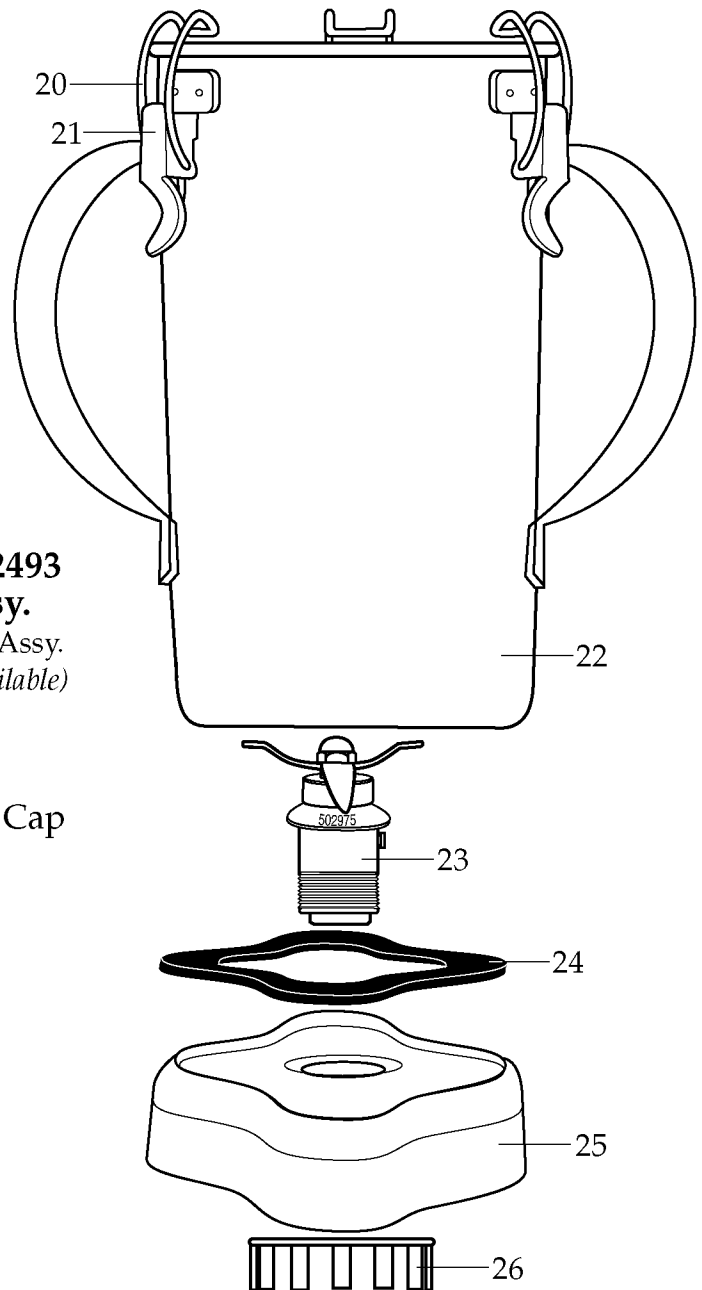

**WARING**  
**COMMERCIAL**

**CB6SB**

**CB6SB2**/240 volt

*These Units Are No Longer In Production*

**Parts to old 502493  
Blending Assy.**

different from new Assy.  
*(limited quantities available)*

018397 - Washer

018388 - O Ring

023903 - Bearing Cap

**502975 or 502493X**  
Blending Assembly  
*(replaces 502493)*

**502235** - Container with Blending Assy.

**704587** - Container Complete with Plastic Lid

**704350** - Container Complete with Stainless Steel Lid

**WARING**  
**COMMERCIAL**

**CB6SB**

**CB6SB2**/240 volt

*These Units Are No Longer In Production*

<b>Catalog#</b>	<b>Model</b>
CB6SB	32BL99
CB6SB2	33BL10

<b>Illustration #</b>	<b>Part #</b>	<b>Description</b>
1	002972	Cap Nut
2	027581	Washer /flat
3	024196	Blade
4	027581	Washer /flat
5	018389	"O" Ring
6	027582	Bearing Cap
7	018390	"V" Ring /small
8	023934	Bearing Holder
9	004946	Washer /teflon
10	018386	Bearing
11	023926	Spacer
12	023907	Spring Washer
13	023927	Retaining Ring
14	023906	"V" Ring /large
15	023933	Drive Shaft
16	025817	Key
17	013470	Stopper
18	023999	Plastic Outer Lid
	013469	Stainless Steel Outer Lid
19	026496	Gasket /plastic lid
	017442	Gasket /stainless steel lid
20	008791	Latch Wire 3 Req.'d
21	502773	Bracket Assy. /spot welded to container 3 Req.'d
	003925	Bracket Assy. /spot welded short 2 Req.'d (single handle containers)
22	023909	Double Handle Container
23	502975	Blending Assy. /complete
24	004949	Gasket /container base
25	025571	Container Support /container base
26	012008	Lock Nut
27	002993	Upper Bearing
28	500851	Field
	500853	Field 240 volt (no longer available)
29	008374	Thermal Control (no longer available)
30	002943	Lock Washer
31	002962	Screw

### Items Not Shown

011761 - Screw 2 Req.'d /switch to plate

011976 - Hose 2 Pieces