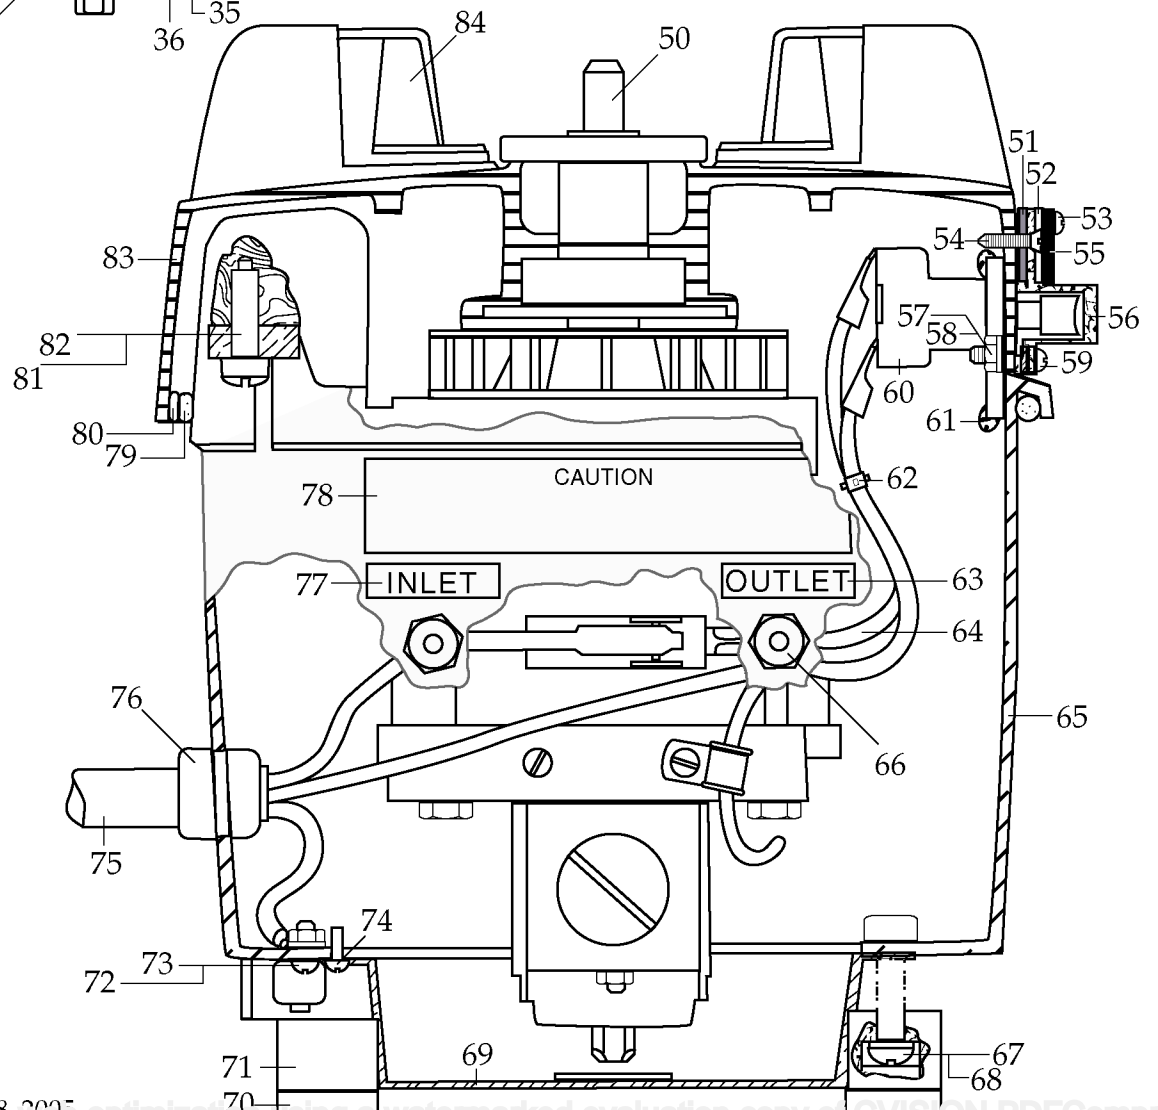

**WARING**  
**COMMERCIAL**

**CB6SB**

**CB6SB2**/240 volt

*These Units Are No Longer In Production*

**Parts to old 502493  
Blending Assy.**

different from new Assy.  
*(limited quantities available)*

018397 - Washer

018388 - O Ring

023903 - Bearing Cap

**502975 or 502493X**  
Blending Assembly  
*(replaces 502493)*

**502235** - Container with Blending Assy.

**704587** - Container Complete with Plastic Lid

**704350** - Container Complete with Stainless Steel Lid

**WARING**  
**COMMERCIAL**

**CB6SB**

**CB6SB2**/240 volt

*These Units Are No Longer In Production*

<b>Catalog#</b>	<b>Model</b>
CB6SB	32BL99
CB6SB2	33BL10

<b>Illustration #</b>	<b>Part #</b>	<b>Description</b>
1	002972	Cap Nut
2	027581	Washer /flat
3	024196	Blade
4	027581	Washer /flat
5	018389	"O" Ring
6	027582	Bearing Cap
7	018390	"V" Ring /small
8	023934	Bearing Holder
9	004946	Washer /teflon
10	018386	Bearing
11	023926	Spacer
12	023907	Spring Washer
13	023927	Retaining Ring
14	023906	"V" Ring /large
15	023933	Drive Shaft
16	025817	Key
17	013470	Stopper
18	023999	Plastic Outer Lid
	013469	Stainless Steel Outer Lid
19	026496	Gasket /plastic lid
	017442	Gasket /stainless steel lid
20	008791	Latch Wire 3 Req.'d
21	502773	Bracket Assy. /spot welded to container 3 Req.'d
	003925	Bracket Assy. /spot welded short 2 Req.'d (single handle containers)
22	023909	Double Handle Container
23	502975	Blending Assy. /complete
24	004949	Gasket /container base
25	025571	Container Support /container base
26	012008	Lock Nut
27	002993	Upper Bearing
28	500851	Field
	500853	Field 240 volt (no longer available)
29	008374	Thermal Control (no longer available)
30	002943	Lock Washer
31	002962	Screw

### Items Not Shown

011761 - Screw 2 Req.'d /switch to plate

011976 - Hose 2 Pieces