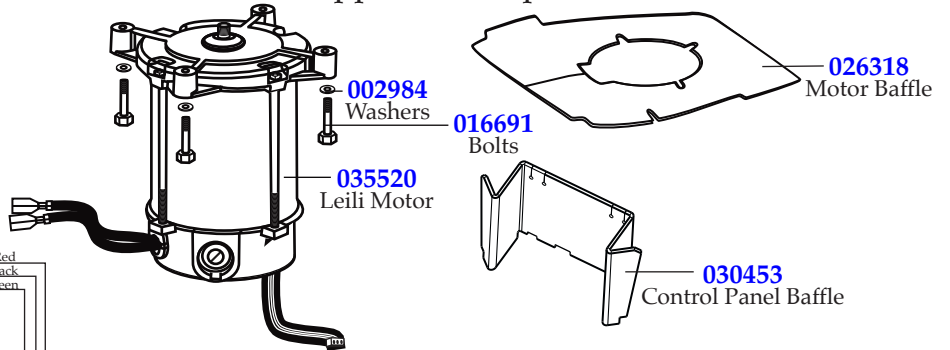

CB15 Groschopp Motor Replacement Kit

Wiring Diagram