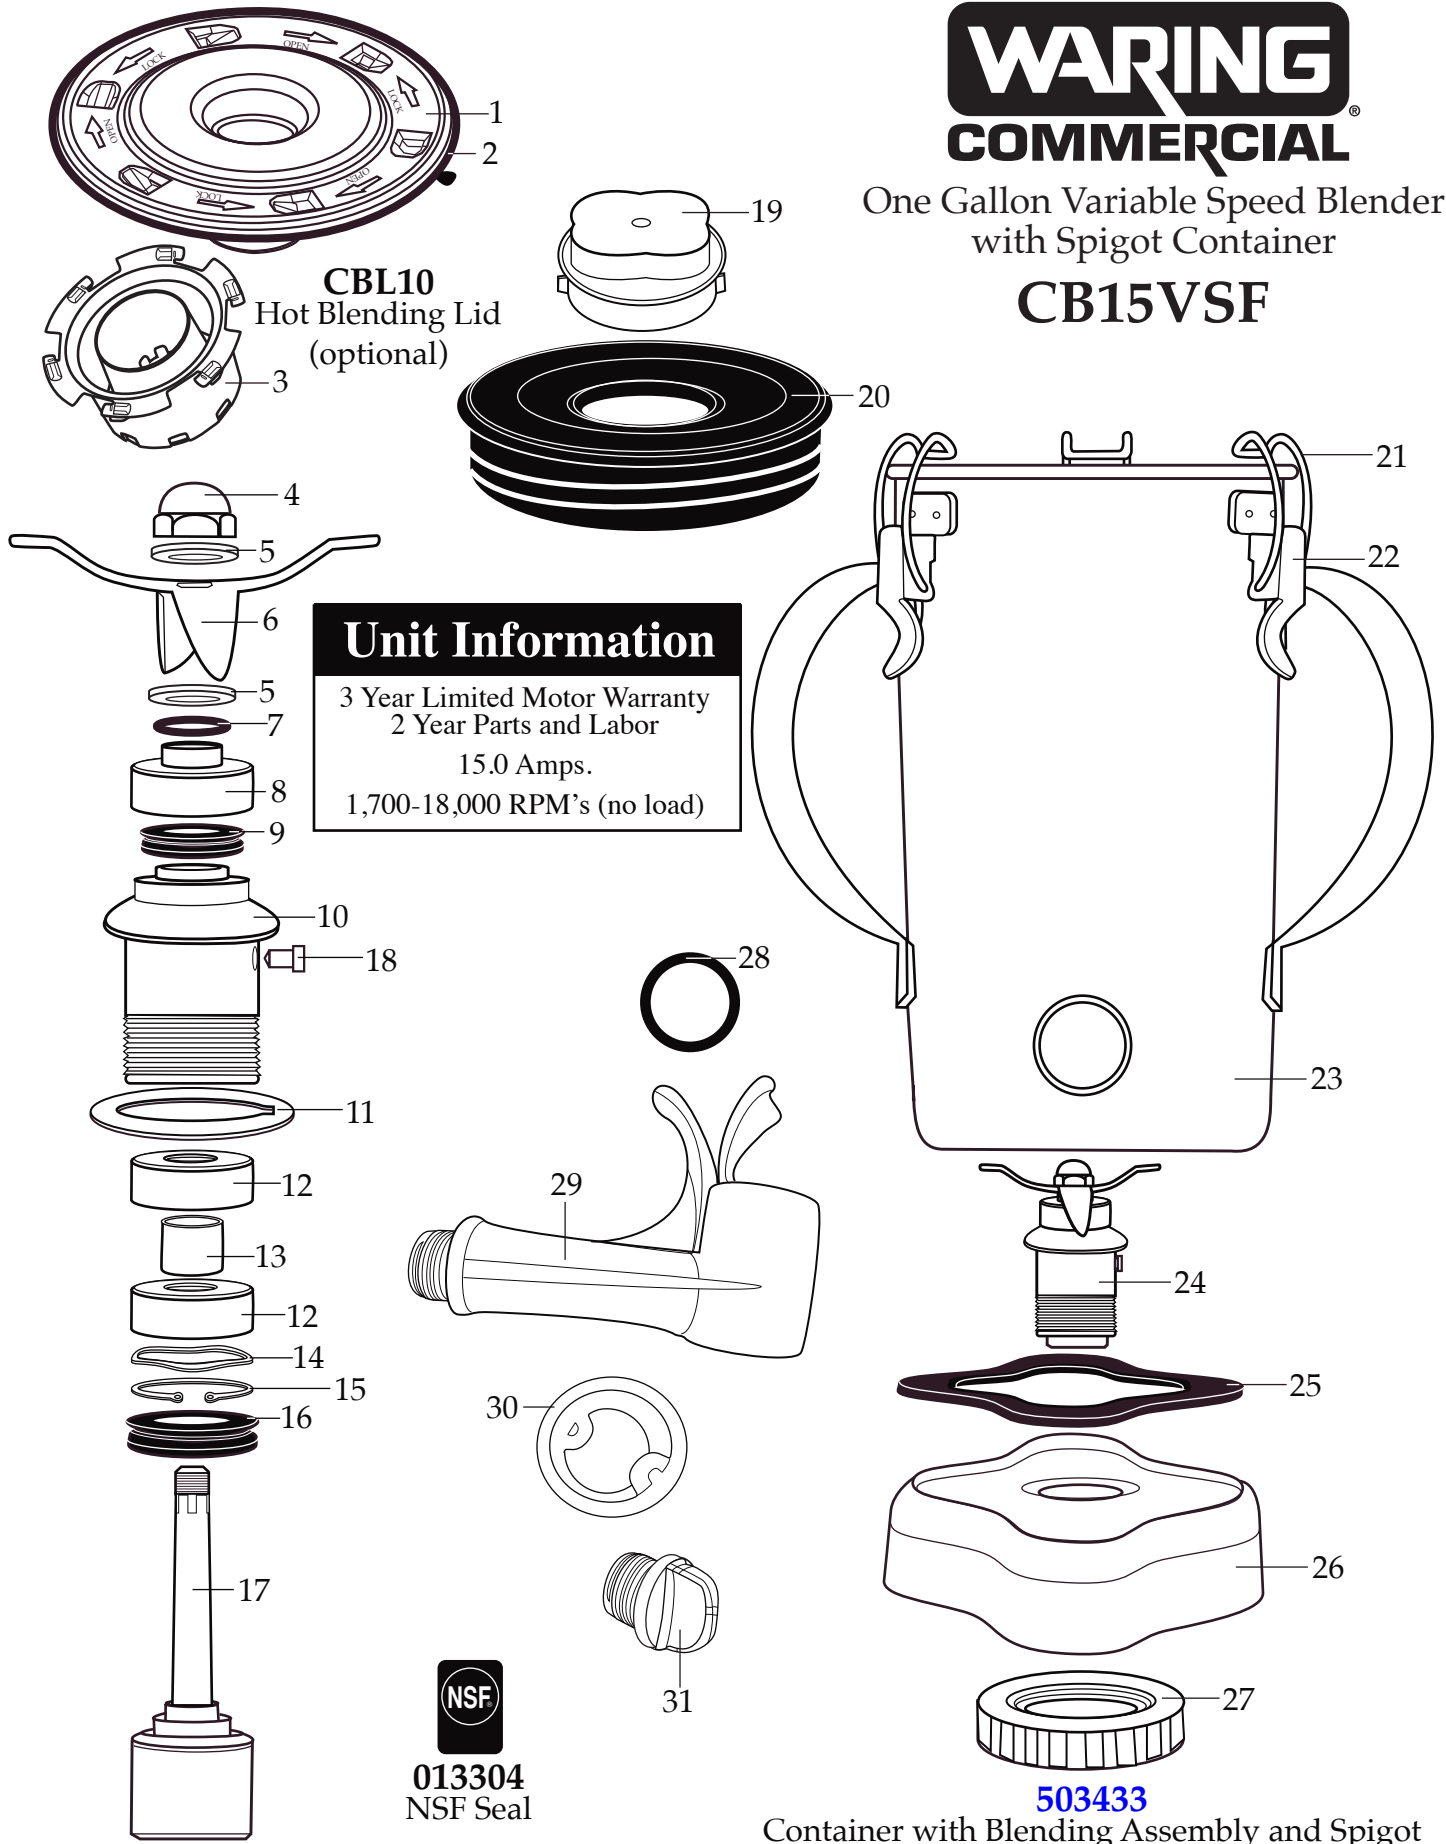

One Gallon Variable Speed Blender
with Spigot Container

CB15VSF

Unit Information
 3 Year Limited Motor Warranty
 2 Year Parts and Labor
 15.0 Amps.
 1,700-18,000 RPM's (no load)

502977
Blending Assembly

NSF
013304
NSF Seal

Illustration#	Part#	Description
1	024000	Hot Blending Outer Lid
2	026496	Gasket for plastic outer lid
3	023998	Hot Blending Lid Baffle Cup
4	002972	Cap Nut
5	027581	Flat Washer (2 required)
6	027683	Blade
7	018389	"O" Ring
8	027582	Bearing Cap
9	018390	Small "V" Ring
10	023934	Bearing Holder
11	004946	Washer
12	018386	Bearing (2 required)
13	023926	Spacer
14	023907	Spring Washer
15	023927	Retaining Ring
16	023906	Large "V" Ring
17	023933	Drive Shaft
18	025817	Key
19	028530	Cover Insert
20	028226	Outer Lid
21	008791	Latch Wire (3 required)
22	502773	Bracket Assembly (spot welded to container 3 required)
23	503434	Double Handle Container
24	502977	Blending Assembly (complete)
25	004949	Container Base Gasket
26	025571	Container Support (container base)
27	012008	Lock Nut
28	034026	"O" Ring
29	033965	Spigot Assembly
30	034320	Spigot Rubber Insert

Illustration#

54
 55

Part#

018314
 026493

Description

Washer (4 required)
 Screw (4 required)

Groschopp Motor Parts No Longer Used

(on units after 3/28/2016 thru 9/9/2016)