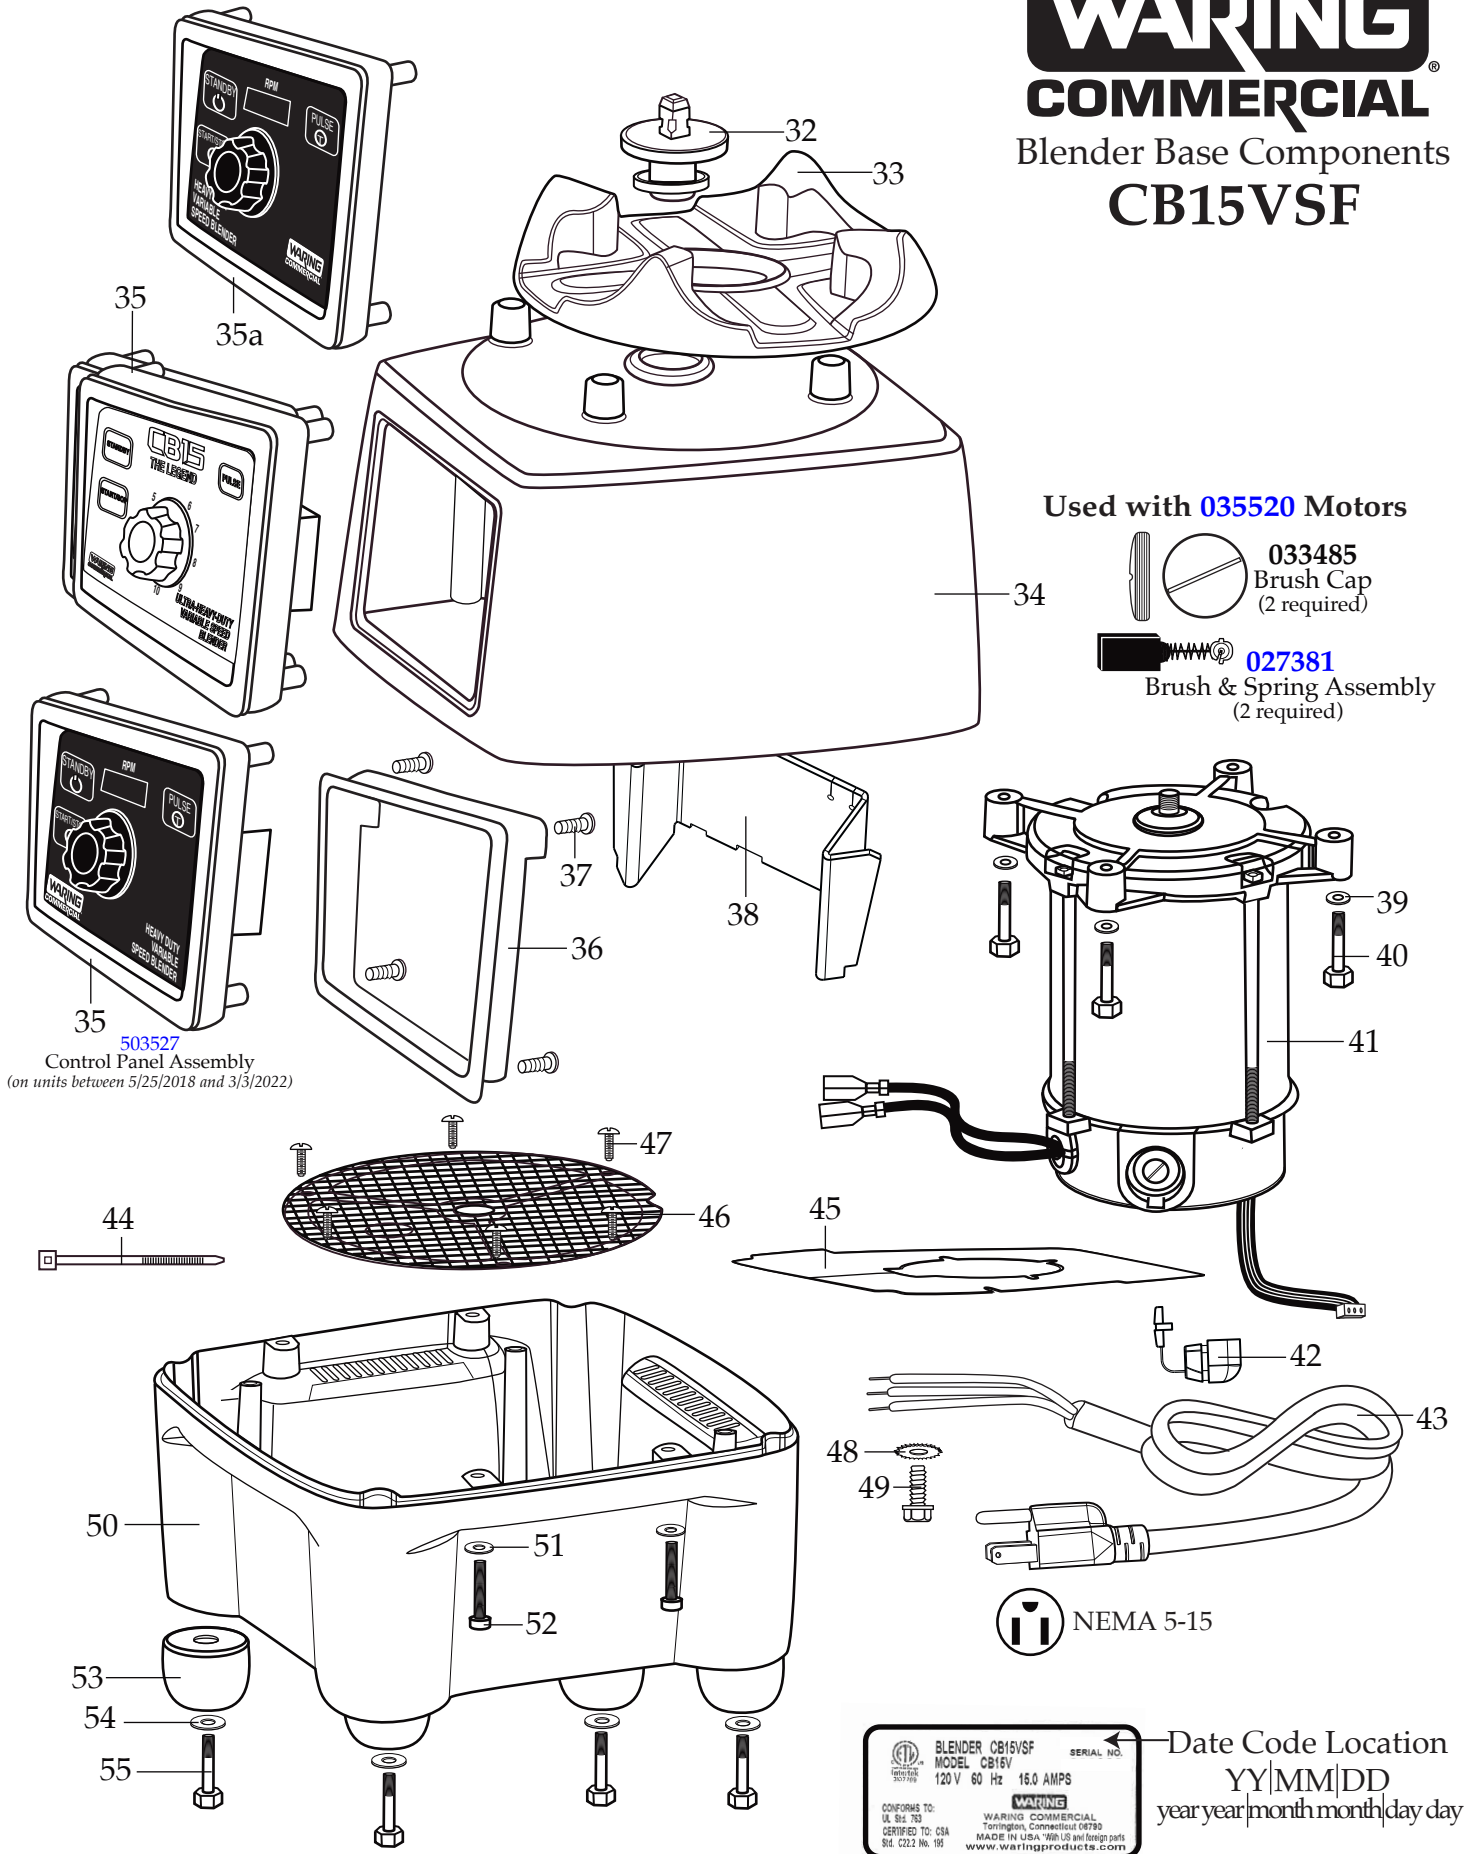

WARING COMMERCIAL

Blender Base Components

CB15VSF

Catalog#

CB15VSF

(after 9/9/2016)
Convert Back
to CB15V

Model

CB15VG   CB15V
(after 3/28/2016)

WARING
COMMERCIAL

314 Ella T. Grasso Ave.
Torrington, CT 06790
Tele. 1-800-269-6640
Fax 860-496-9017
www.waringcommercialproducts.com

Illustration#	Part#	Description
1	024000	Hot Blending Outer Lid
2	026496	Gasket for plastic outer lid
3	023998	Hot Blending Lid Baffle Cup
4	002972	Cap Nut
5	027581	Flat Washer (2 required)
6	027683	Blade
7	018389	"O" Ring
8	027582	Bearing Cap
9	018390	Small "V" Ring
10	023934	Bearing Holder
11	004946	Washer
12	018386	Bearing (2 required)
13	023926	Spacer
14	023907	Spring Washer
15	023927	Retaining Ring
16	023906	Large "V" Ring
17	023933	Drive Shaft
18	025817	Key
19	028530	Cover Insert
20	028226	Outer Lid
21	008791	Latch Wire (3 required)
22	502773	Bracket Assembly (spot welded to container 3 required)
23	503434	Double Handle Container
24	502977	Blending Assembly (complete)
25	004949	Container Base Gasket
26	025571	Container Support (container base)
27	012008	Lock Nut
28	034026	"O" Ring
29	033965	Spigot Assembly
30	034320	Spigot Rubber Insert