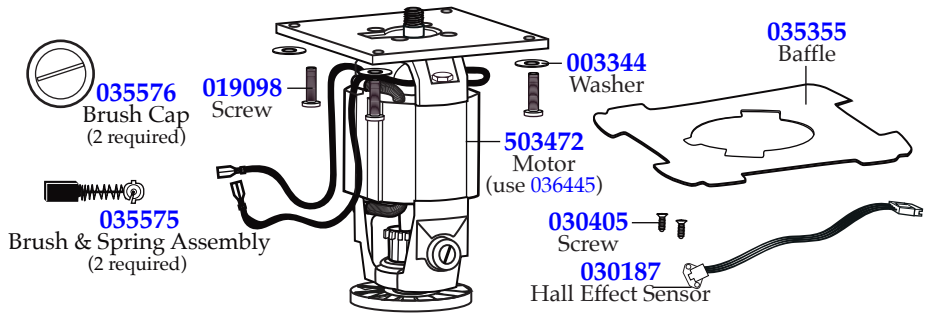

Illustration#

54
 55

Part#

018314
 026493

Description

Washer (4 required)
 Screw (4 required)

Groschopp Motor Parts No Longer Used

(on units after 3/28/2016 thru 9/9/2016)

Part No Longer Used

012409

Crimp Connector (2 required)
(units built on 3/28/2016)

027381

Brush & Spring Assembly
 (2 required on units after 9/16/2016
 & before 3/28/2016)

033485
 Brush Cap

(2 required on units after 9/16/2016
 & before 3/28/2016)