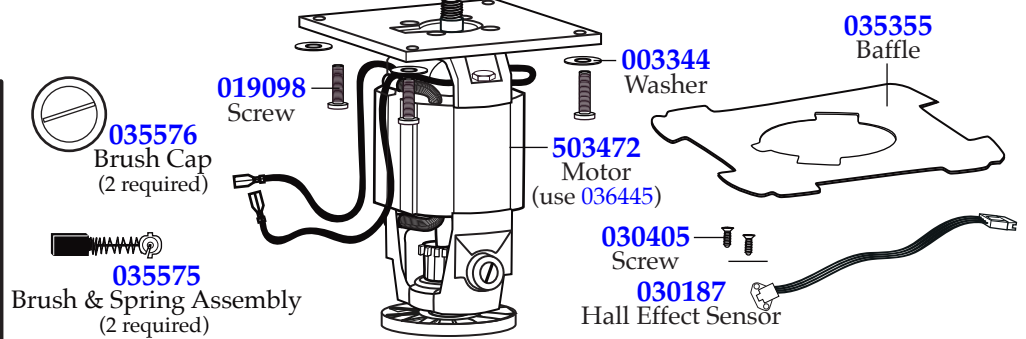

Groschopp Motor Parts No Longer Used

(on units between 4/28/2016 & 8/25/2016)