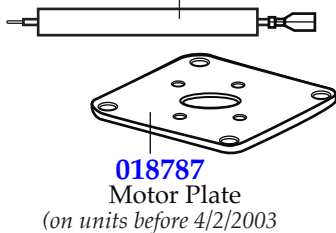

CB15TB (marked for deletion on 9/10/2005)

Illustration#	Part#	Description
52	026296	Foot (4 required)
53	018314	Washer (4 required)
54	026493	Screw (4 required)

## Parts No Longer Used

**019123**  
 Crimp Connector  
 (on units between 4/2/2003 - 9/24/2013)

**028052**  
 Control Module Panel  
 (on units before 9/24/2013)

**502853**  
 Lead & Fuse Assembly  
 (on units between 3/14/2003 thru 8/20/2013)