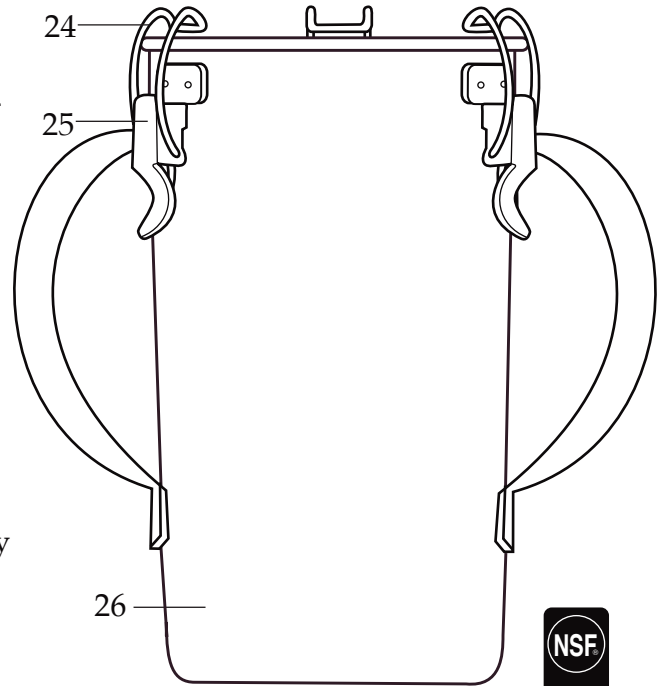

013304
NSF Seal