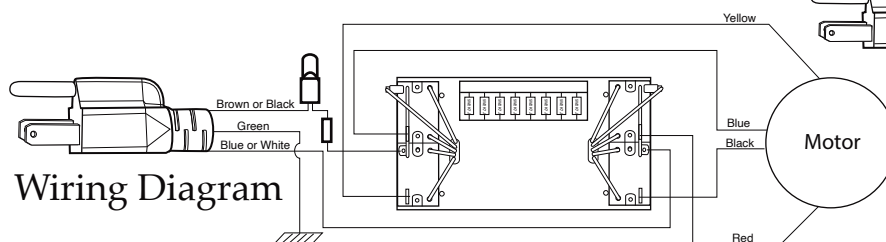

Used with 029875 Motors

033485
Brush Cap
(2 required)

027381
Brush & Spring Assembly
(2 required)