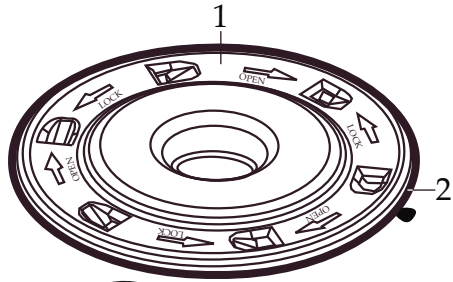

# CB15T CB15TS

CB15 with Hot Blending Lid

**Marked for Deletion**

**CB15TB (on 9/10/2005)**  
Base ONLY

**CBL10**  
Hot Blending Lid  
(optional)

**502977**

(changed after 2/24/2006)  
Blending Assembly  
(replaces 502493 or 502975)

**Parts to old 502493  
Blending Assembly**  
Different from New Assembly  
(limited quantities available)

018397 - Washer

018388 - O Ring

023903 - Bearing Cap