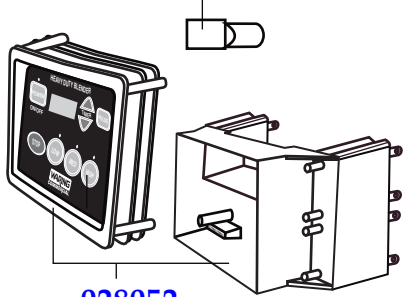

Catalog

Model

CB15T Convert Back CB15TG CB15T
CB15TS to CB15T & CB15TS CB15TSG CB15TS
(after 8/25/2016) (after 3/28/2016)

314 Ella T. Grasso Ave.
Torrington, CT 06790
Tele. 1-800-269-6640
Fax 860-496-9017
www.waringcommercialproducts.com

CB15TB (marked for deletion on 9/10/2005)

Illustration#	Part#	Description
52	026296	Foot (4 required)
53	018314	Washer (4 required)
54	026493	Screw (4 required)

Parts No Longer Used

019123
Crimp Connector
(on units between 4/2/2003 - 9/24/2013)