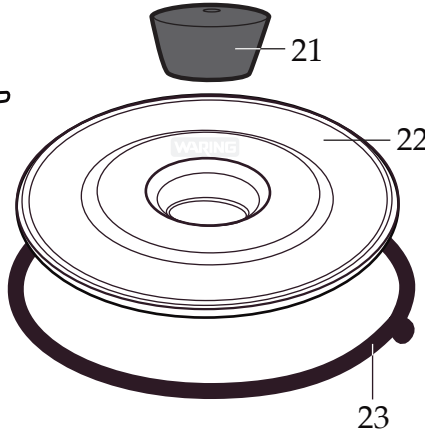

# CB15T CB15TS

CB15 with Hot Blending Lid

**Marked for Deletion**

**CB15TB (on 9/10/2005)**  
Base ONLY

**CBL10**  
Hot Blending Lid  
(optional)

**502977**

(changed after 2/24/2006)  
Blending Assembly  
(replaces 502493 or 502975)