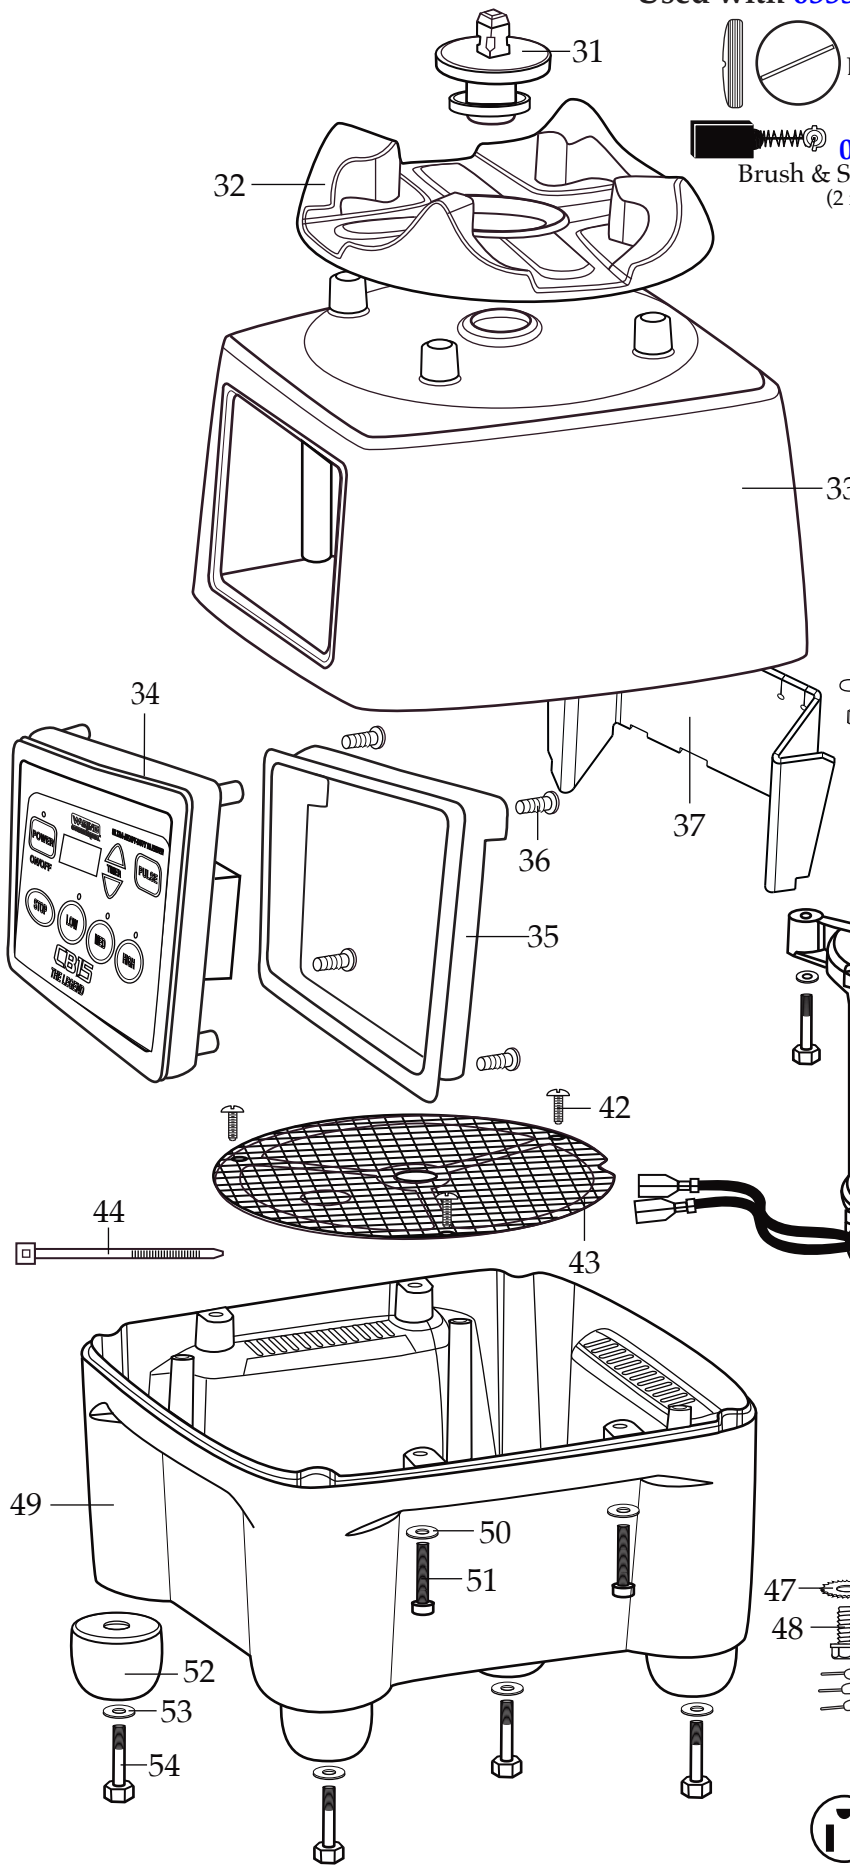

**002963**  
Wrench

**013304**  
NSF Seal

**502235** - Container with Blending Assembly  
**704587** - Container Complete with Lid

Used with 035520 Motors

Base Unit Components

# CB15T CB15TS

CB15 with Hot Blending Lid

*Marked for Deletion*

**CB15TB** (on 9/10/2005)  
Base ONLY

- 033485 Brush Cap (2 required)
- 027381 Brush & Spring Assembly (2 required)

**Wiring Diagram**  
(on units after 11/1/2017)