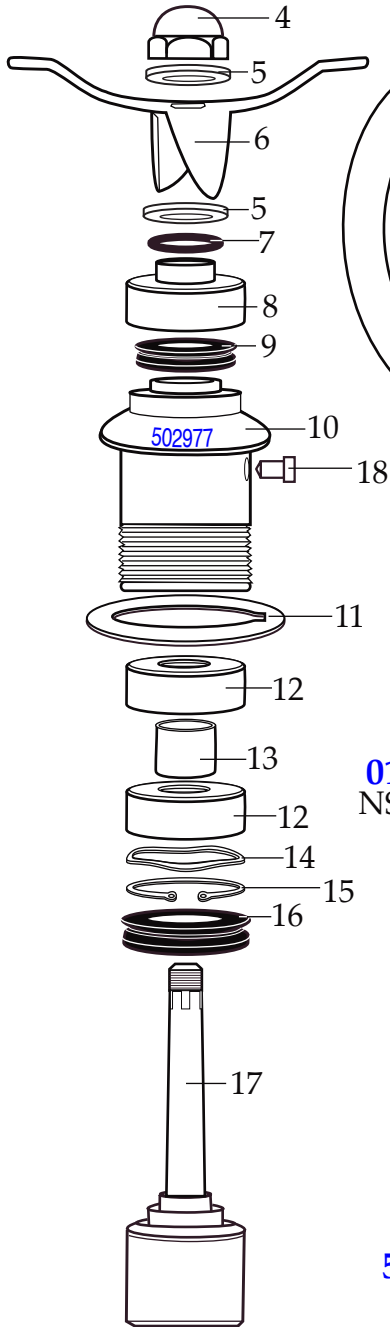

CB15 with Hot Blending Lid

Marked for Deletion

CB15DB (on 8/28/2012)
CB15 with BB150DW

CBC15 (on 4/1/2005)
Calico Label

502977
(changed after 2/24/2006)
Blending Assembly
(replaces 502493 & 502975)

NSF
013304
NSF Seal

Illustration #	Part #	Description
1	024000	Hot Blending Outer Lid
2	026496	Hot Blending Outer Lid Gasket
3	023998	Hot Blending Baffle Cup
4	002972	Cap Nut
5	027581	Flat Washer
6	027683	Blade
7	018389	"O" Ring
8	027582	Bearing Cap
9	018390	Small "V" Ring
10	023934	Bearing Holder
11	004946	Washer
12	018386	Bearing
13	023926	Spacer
14	023907	Spring Washer
15	023927	Retaining Ring
16	023906	Large "V" Ring
17	023933	Drive Shaft
18	025817	Key <i>(changed after 6/18/2004)</i>
19	028530	Cover Insert <i>(on CB15, CB15S, CB15DB, CBC15 units after 9/27/2006)</i>
20	028226	Outer Lid <i>(on CB15, CB15S, CB15DB, CBC15 units after 9/27/2006)</i>
21	013470	Stopper <i>(used with 023999 plastic lid)</i>
22	023999	Plastic Outer Lid <i>(obsolete)</i>
23	026496	Plastic Lid Gasket <i>(on units before 10/9/2006)</i>
24	008791	Latch Wire (3 required)
25	502773	Bracket Assembly-spot welded to container (3 required)
26	023909	Double Handle Container
27	502977	Complete Blending Assembly <i>(changed after 2/24/2006)</i>
28	004949	Container Support Gasket
29	025571	Container Support <i>(container base changed after 8/12/2002)</i>
30	012008	Lock Nut
31	503328 502696	Coupling with Magnet Ring <i>(on units after 8/20/2013)</i> Coupling
32	025871	Jar Pad
33	028025	Top Housing <i>(changed 10/25/2010)</i>