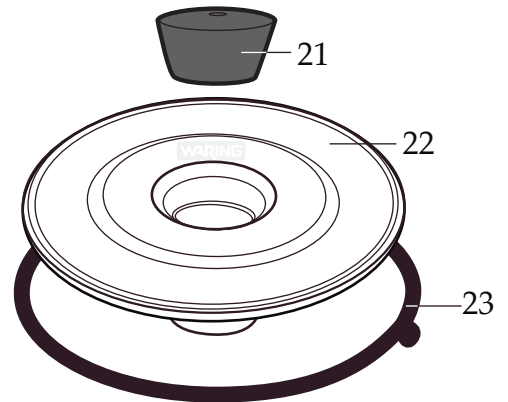

CB15-CB15DB-CB15S
(on units before 10/9/2006)

502493
Blending Assembly
(on units before 9/24/2004)
Different From new Assembly
(limited quantities available)
018397 - Washer
018388 - O Ring
023903 - Bearing Cap