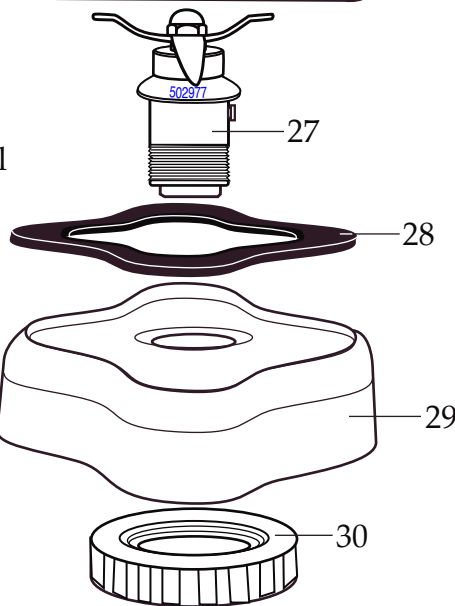

CB15 with Hot Blending Lid

Marked for Deletion

CB15DB (on 8/28/2012)
CB15 with BB150DW

CBC15 (on 4/1/2005)
Calico Label

502977
(changed after 2/24/2006)
Blending Assembly
(replaces 502493 & 502975)

NSF
013304
NSF Seal

502235 - Container with Blending Assembly
704587 - Container Complete with Lid
704350 - Container Complete with Stainless Steel Lid

CB15-CB15DB-CB15S
(on units before 10/9/2006)

502493
Blending Assembly
(on units before 9/24/2004)
Different From new Assembly
(limited quantities available)
018397 - Washer
018388 - O Ring
023903 - Bearing Cap