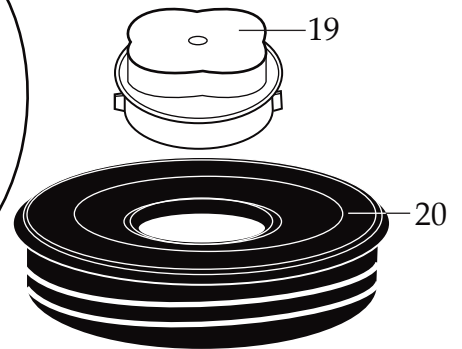

CB15-CB15DB-CB15S
(on units before 10/9/2006)

502493
Blending Assembly
(on units before 9/24/2004)
Different From new Assembly
(limited quantities available)
018397 - Washer
018388 - O Ring
023903 - Bearing Cap