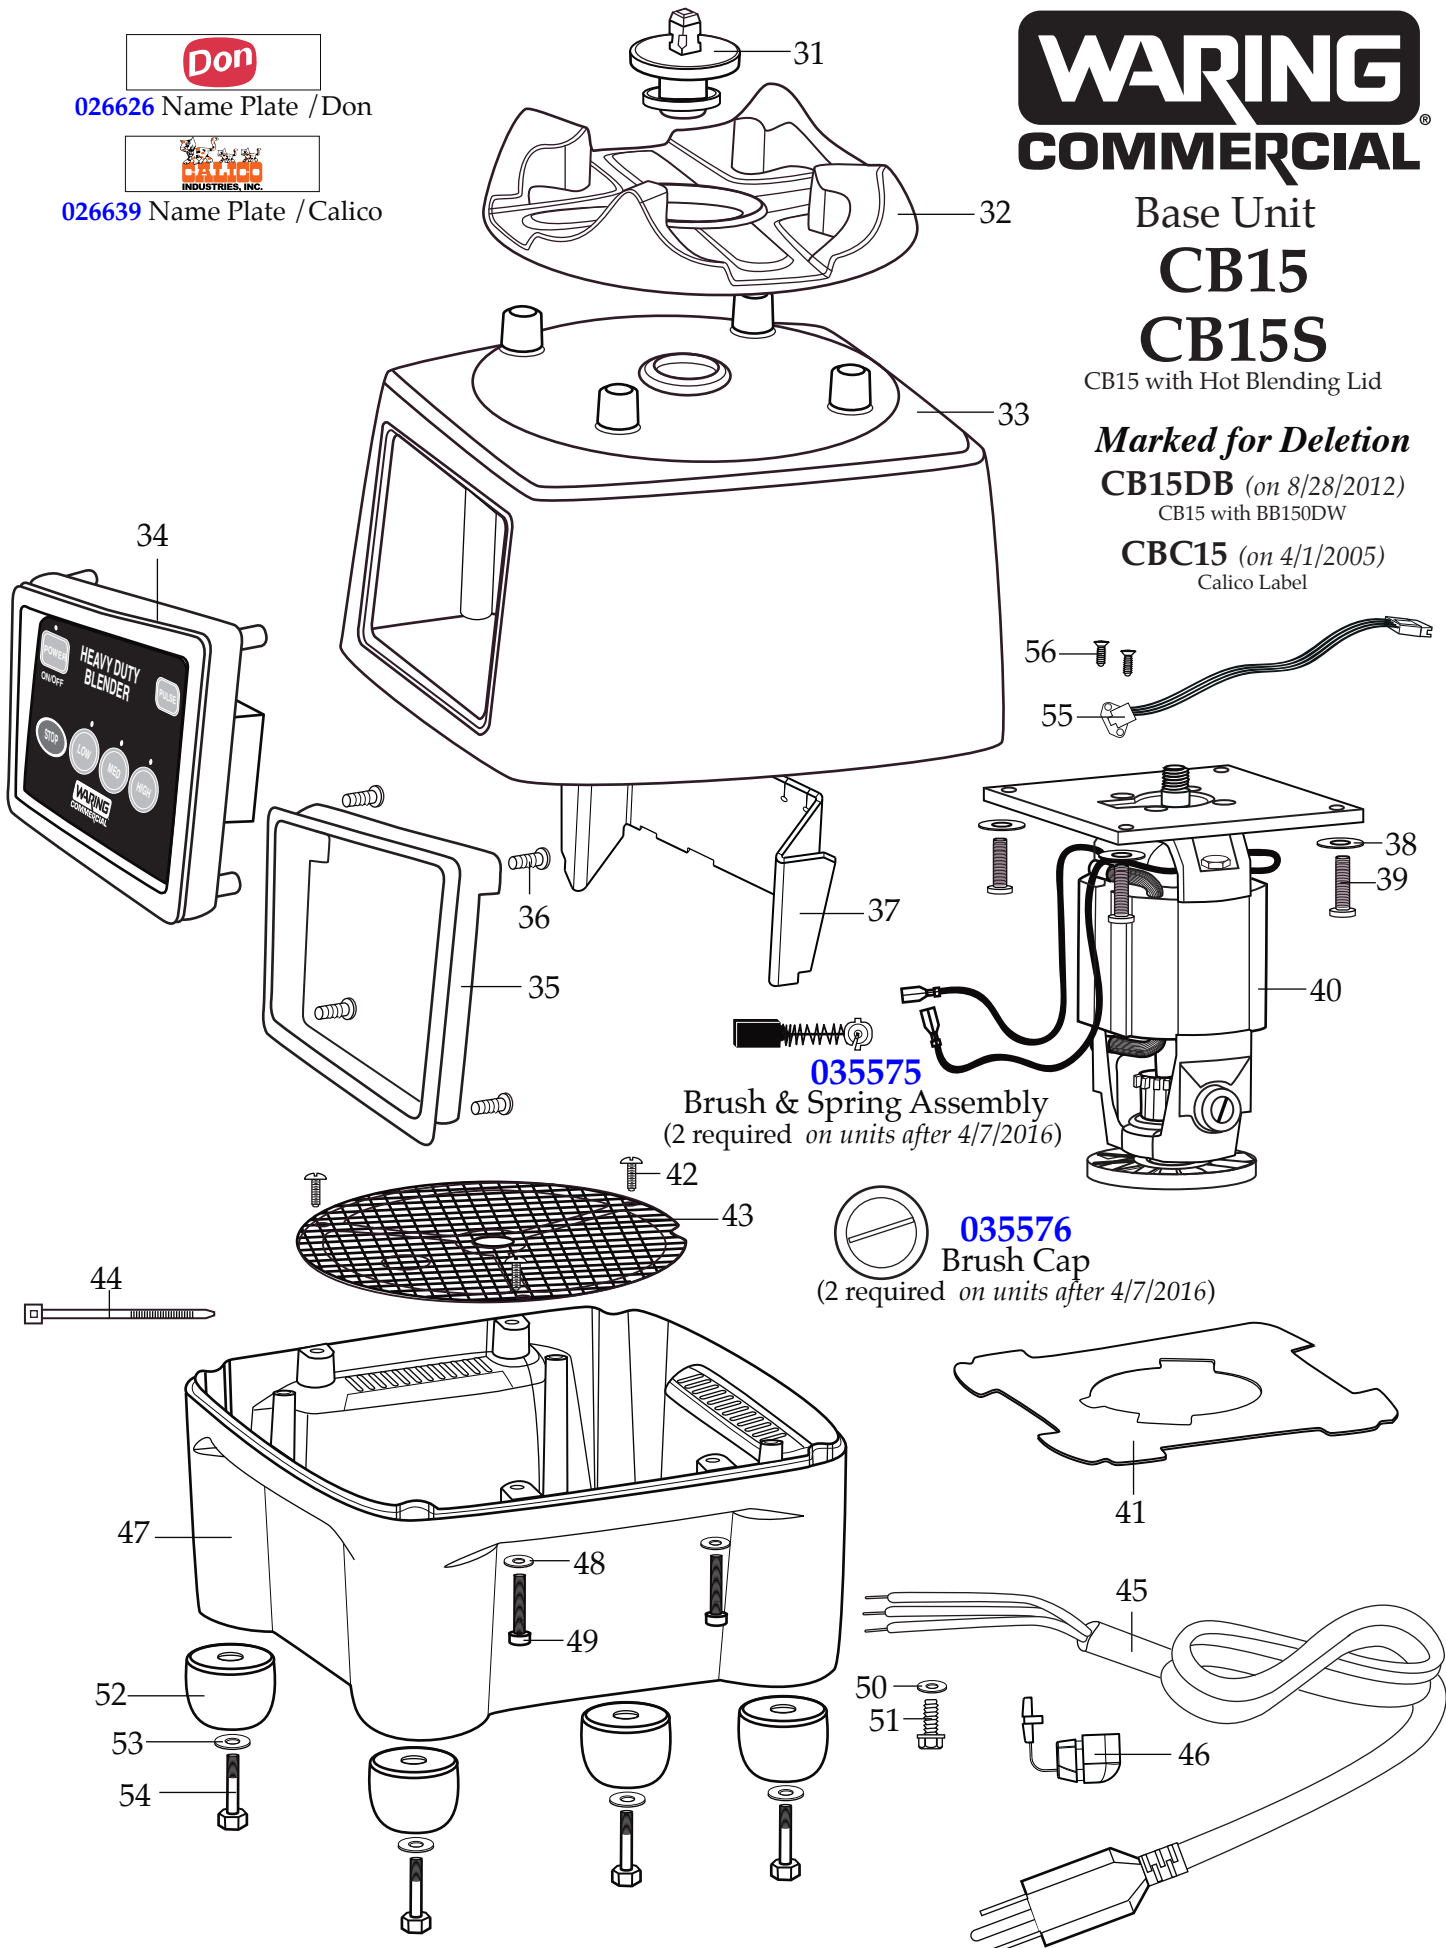

035575
Brush & Spring Assembly
(2 required on units after 4/7/2016)

035576
Brush Cap
(2 required on units after 4/7/2016)