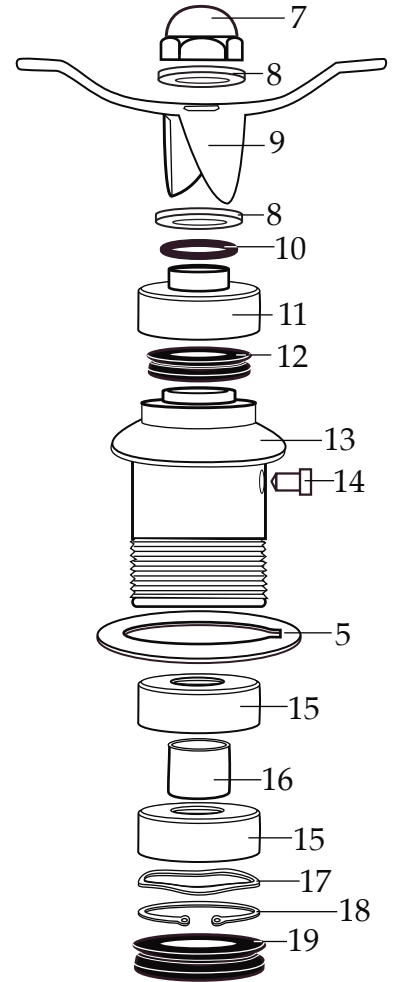

## CB15P

**503562**

1 Gallon Plastic Container  
with Blending Assembly

**013304**  
NSF Seal

**002963**  
Wrench

**502977**  
Blending Assembly

# WARING COMMERCIAL®

Base Unit Components  
**CB15P**

<b>Illustration#</b>	<b>Part#</b>	<b>Description</b>
1	028530	Jar Lid Cover
2	028226	Container Lid
3	030118	Plastic Gallon Container
4	502977	Complete Blending Assembly
5	004946	Special Washer
6	012008	Lock Nut
7	002972	Cap Nut
8	027581	Flat Washer (2 required)
9	027683	Blade
10	018389	"O" Ring
11	027582	Bearing Cap
12	018390	Small "V" Ring
13	023934	Bearing Holder
14	025817	Key
15	018386	Bearing (2 required)
16	023926	Spacer
17	023907	Spring Washer
18	023927	Retaining Ring
19	023906	Large "V" Ring
20	023933	Drive Shaft
21	503328	Coupling with Magnet Ring
22	025871	Jar Pad
23	028025	Top Housing
24	030893	Control Panel
25	029888	Rear Control Panel
26	026497	Screw (4 required)
27	030453	Control Panel Baffle
28	002984	Washer (4 required)
29	016691	Hex Bolt (4 required)
30	035520	Leili Motor
31	026318	Baffle
32	026500	Screw (6 required)

Illustration#	Part#	Description
33	018791	Screen
34	013731	Cable Tie (1 required)
35	503329	Cord Set
36	018811	Strain Relief
37	026317	Bottom Housing
38	002984	Washer (4 required)
39	026412	Screw (4 required)
40	002943	Ground Washer
41	027278	Ground Screw
42	026296	Foot (4 required)
43	018314	Washer (4 required)
44	026493	Screw (4 required)