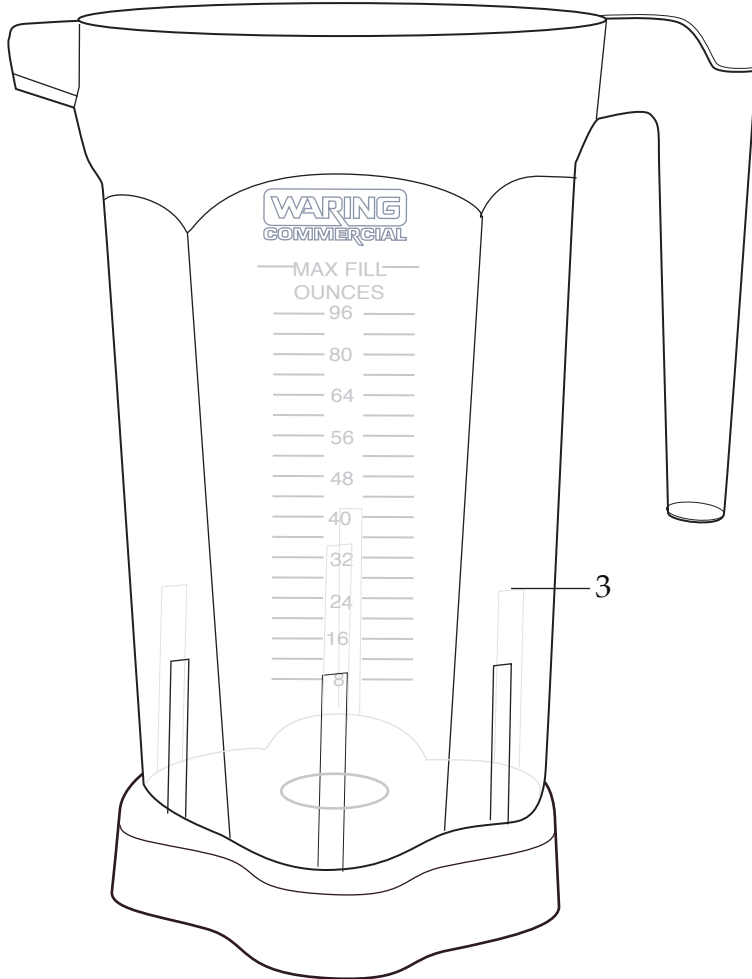

## CB15P

**503562**

1 Gallon Plastic Container  
with Blending Assembly

**013304**  
NSF Seal

**002963**  
Wrench

**502977**  
Blending Assembly