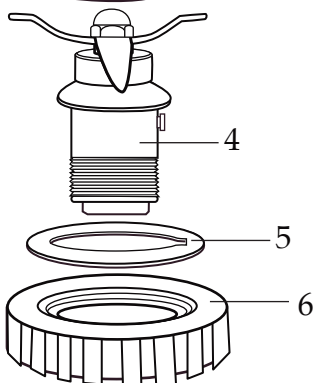

## CB15P

**503562**

1 Gallon Plastic Container  
with Blending Assembly

**013304**  
NSF Seal

**002963**  
Wrench

**502977**  
Blending Assembly

# WARING COMMERCIAL®

Base Unit Components  
**CB15P**

<b>Illustration#</b>	<b>Part#</b>	<b>Description</b>
1	028530	Jar Lid Cover
2	028226	Container Lid
3	030118	Plastic Gallon Container
4	502977	Complete Blending Assembly
5	004946	Special Washer
6	012008	Lock Nut
7	002972	Cap Nut
8	027581	Flat Washer (2 required)
9	027683	Blade
10	018389	"O" Ring
11	027582	Bearing Cap
12	018390	Small "V" Ring
13	023934	Bearing Holder
14	025817	Key
15	018386	Bearing (2 required)
16	023926	Spacer
17	023907	Spring Washer
18	023927	Retaining Ring
19	023906	Large "V" Ring
20	023933	Drive Shaft
21	503328	Coupling with Magnet Ring
22	025871	Jar Pad
23	028025	Top Housing
24	030893	Control Panel
25	029888	Rear Control Panel
26	026497	Screw (4 required)
27	030453	Control Panel Baffle
28	002984	Washer (4 required)
29	016691	Hex Bolt (4 required)
30	035520	Leili Motor
31	026318	Baffle
32	026500	Screw (6 required)