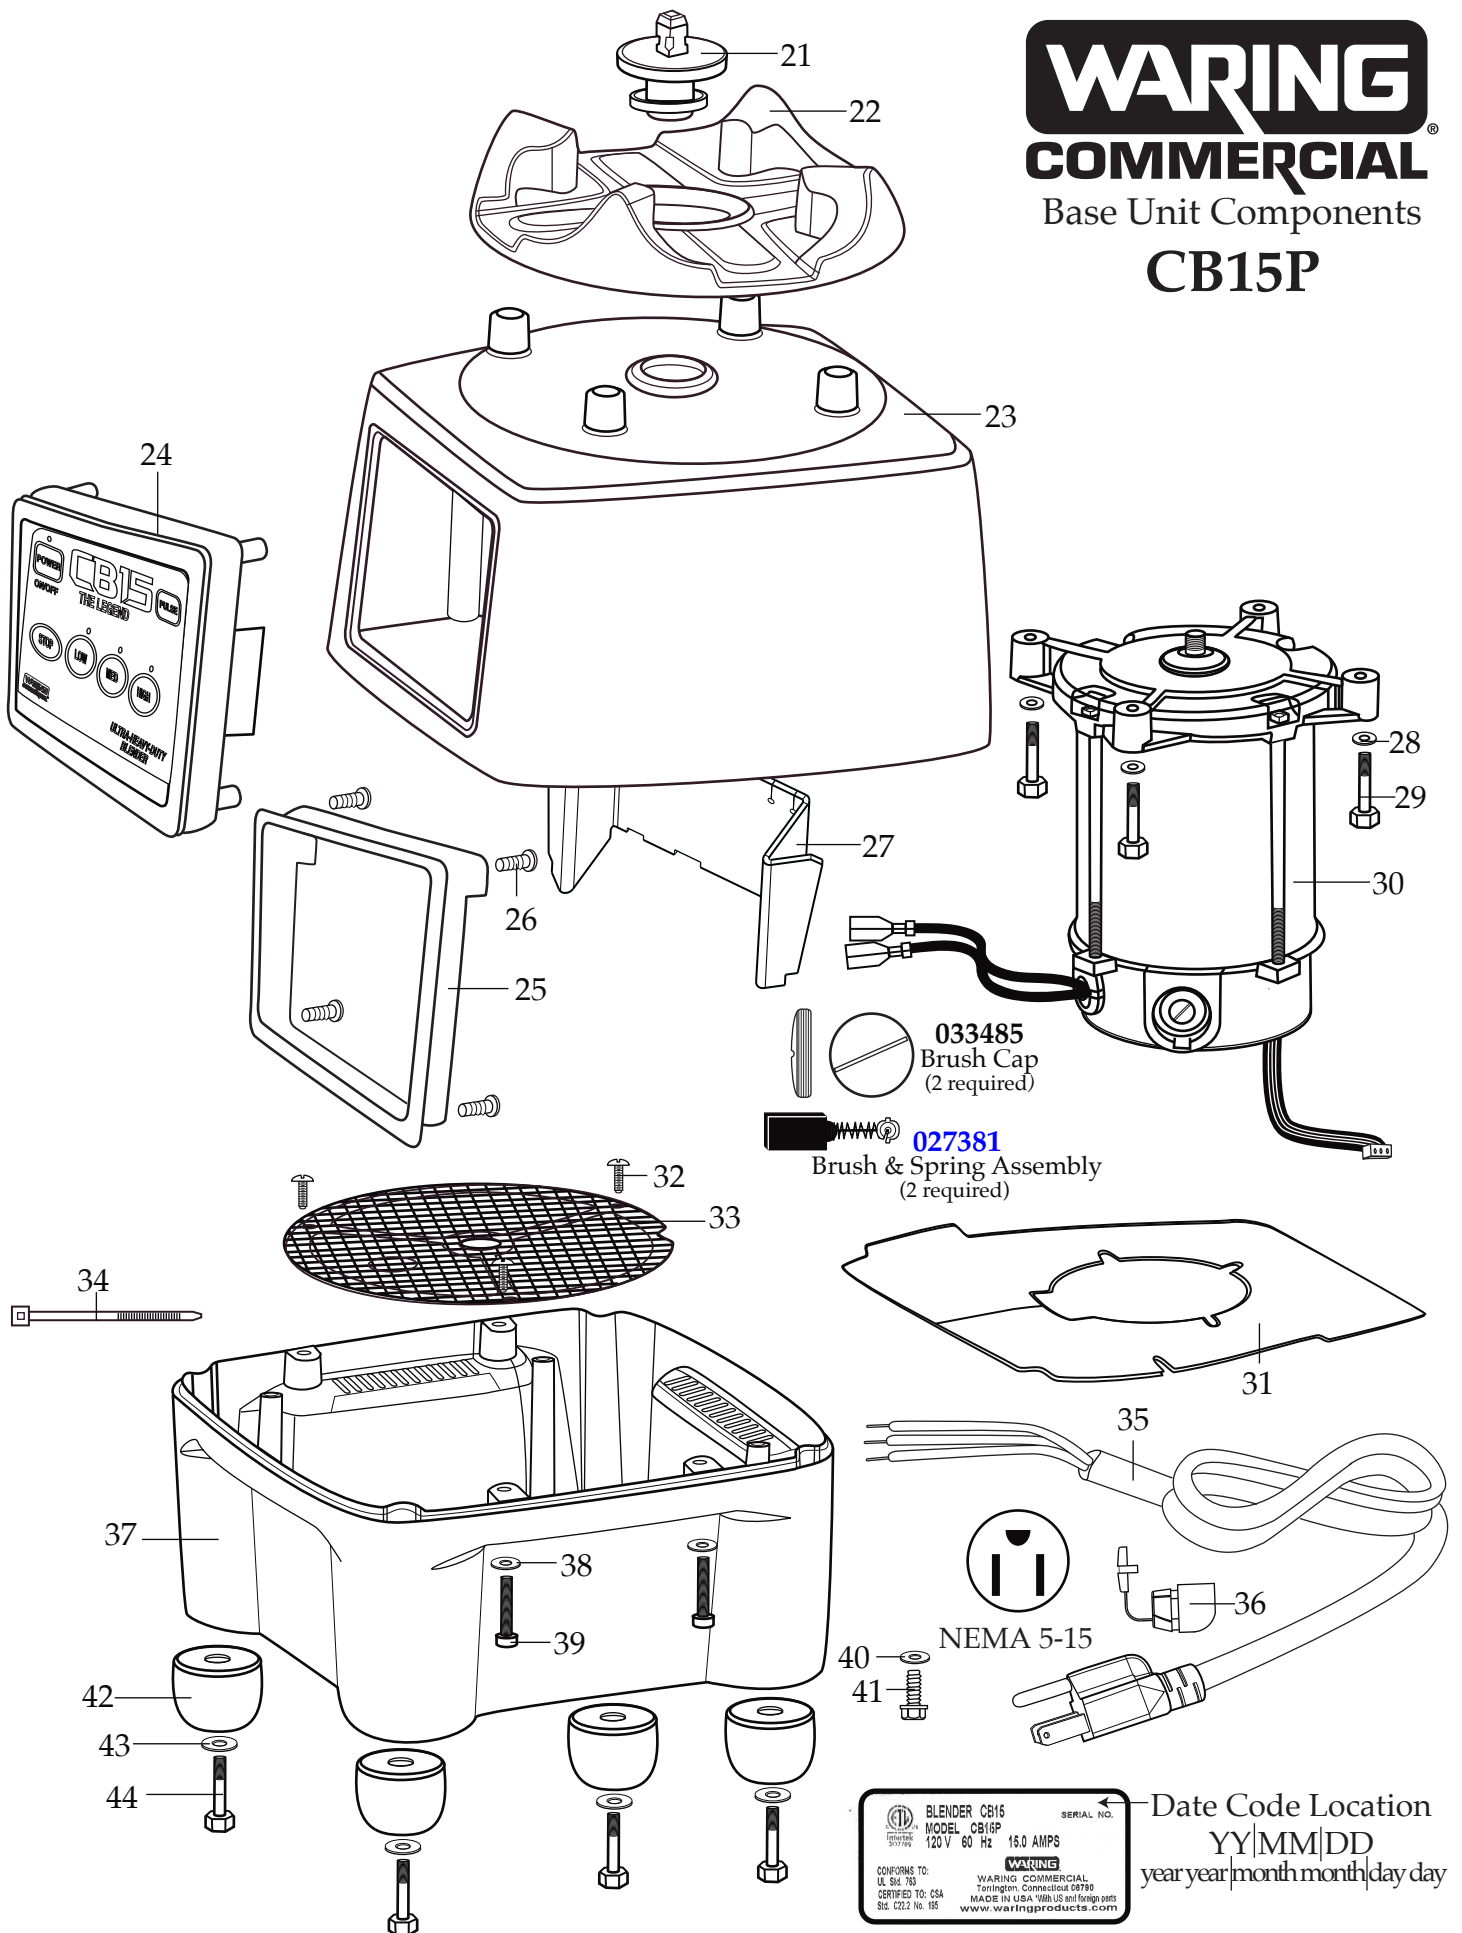

## CB15P

**503562**

1 Gallon Plastic Container  
with Blending Assembly

**013304**  
NSF Seal

**002963**  
Wrench

**502977**  
Blending Assembly

# WARING COMMERCIAL®

Base Unit Components  
**CB15P**

<b>Illustration#</b>	<b>Part#</b>	<b>Description</b>
1	028530	Jar Lid Cover
2	028226	Container Lid
3	030118	Plastic Gallon Container
4	502977	Complete Blending Assembly
5	004946	Special Washer
6	012008	Lock Nut
7	002972	Cap Nut
8	027581	Flat Washer (2 required)
9	027683	Blade
10	018389	"O" Ring
11	027582	Bearing Cap
12	018390	Small "V" Ring
13	023934	Bearing Holder
14	025817	Key
15	018386	Bearing (2 required)
16	023926	Spacer
17	023907	Spring Washer
18	023927	Retaining Ring
19	023906	Large "V" Ring
20	023933	Drive Shaft
21	503328	Coupling with Magnet Ring
22	025871	Jar Pad
23	028025	Top Housing
24	030893	Control Panel
25	029888	Rear Control Panel
26	026497	Screw (4 required)
27	030453	Control Panel Baffle
28	002984	Washer (4 required)
29	016691	Hex Bolt (4 required)
30	035520	Leili Motor
31	026318	Baffle
32	026500	Screw (6 required)

Illustration#	Part#	Description
33	018791	Screen
34	013731	Cable Tie (1 required)
35	503329	Cord Set
36	018811	Strain Relief
37	026317	Bottom Housing
38	002984	Washer (4 required)
39	026412	Screw (4 required)
40	002943	Ground Washer
41	027278	Ground Screw
42	026296	Foot (4 required)
43	018314	Washer (4 required)
44	026493	Screw (4 required)