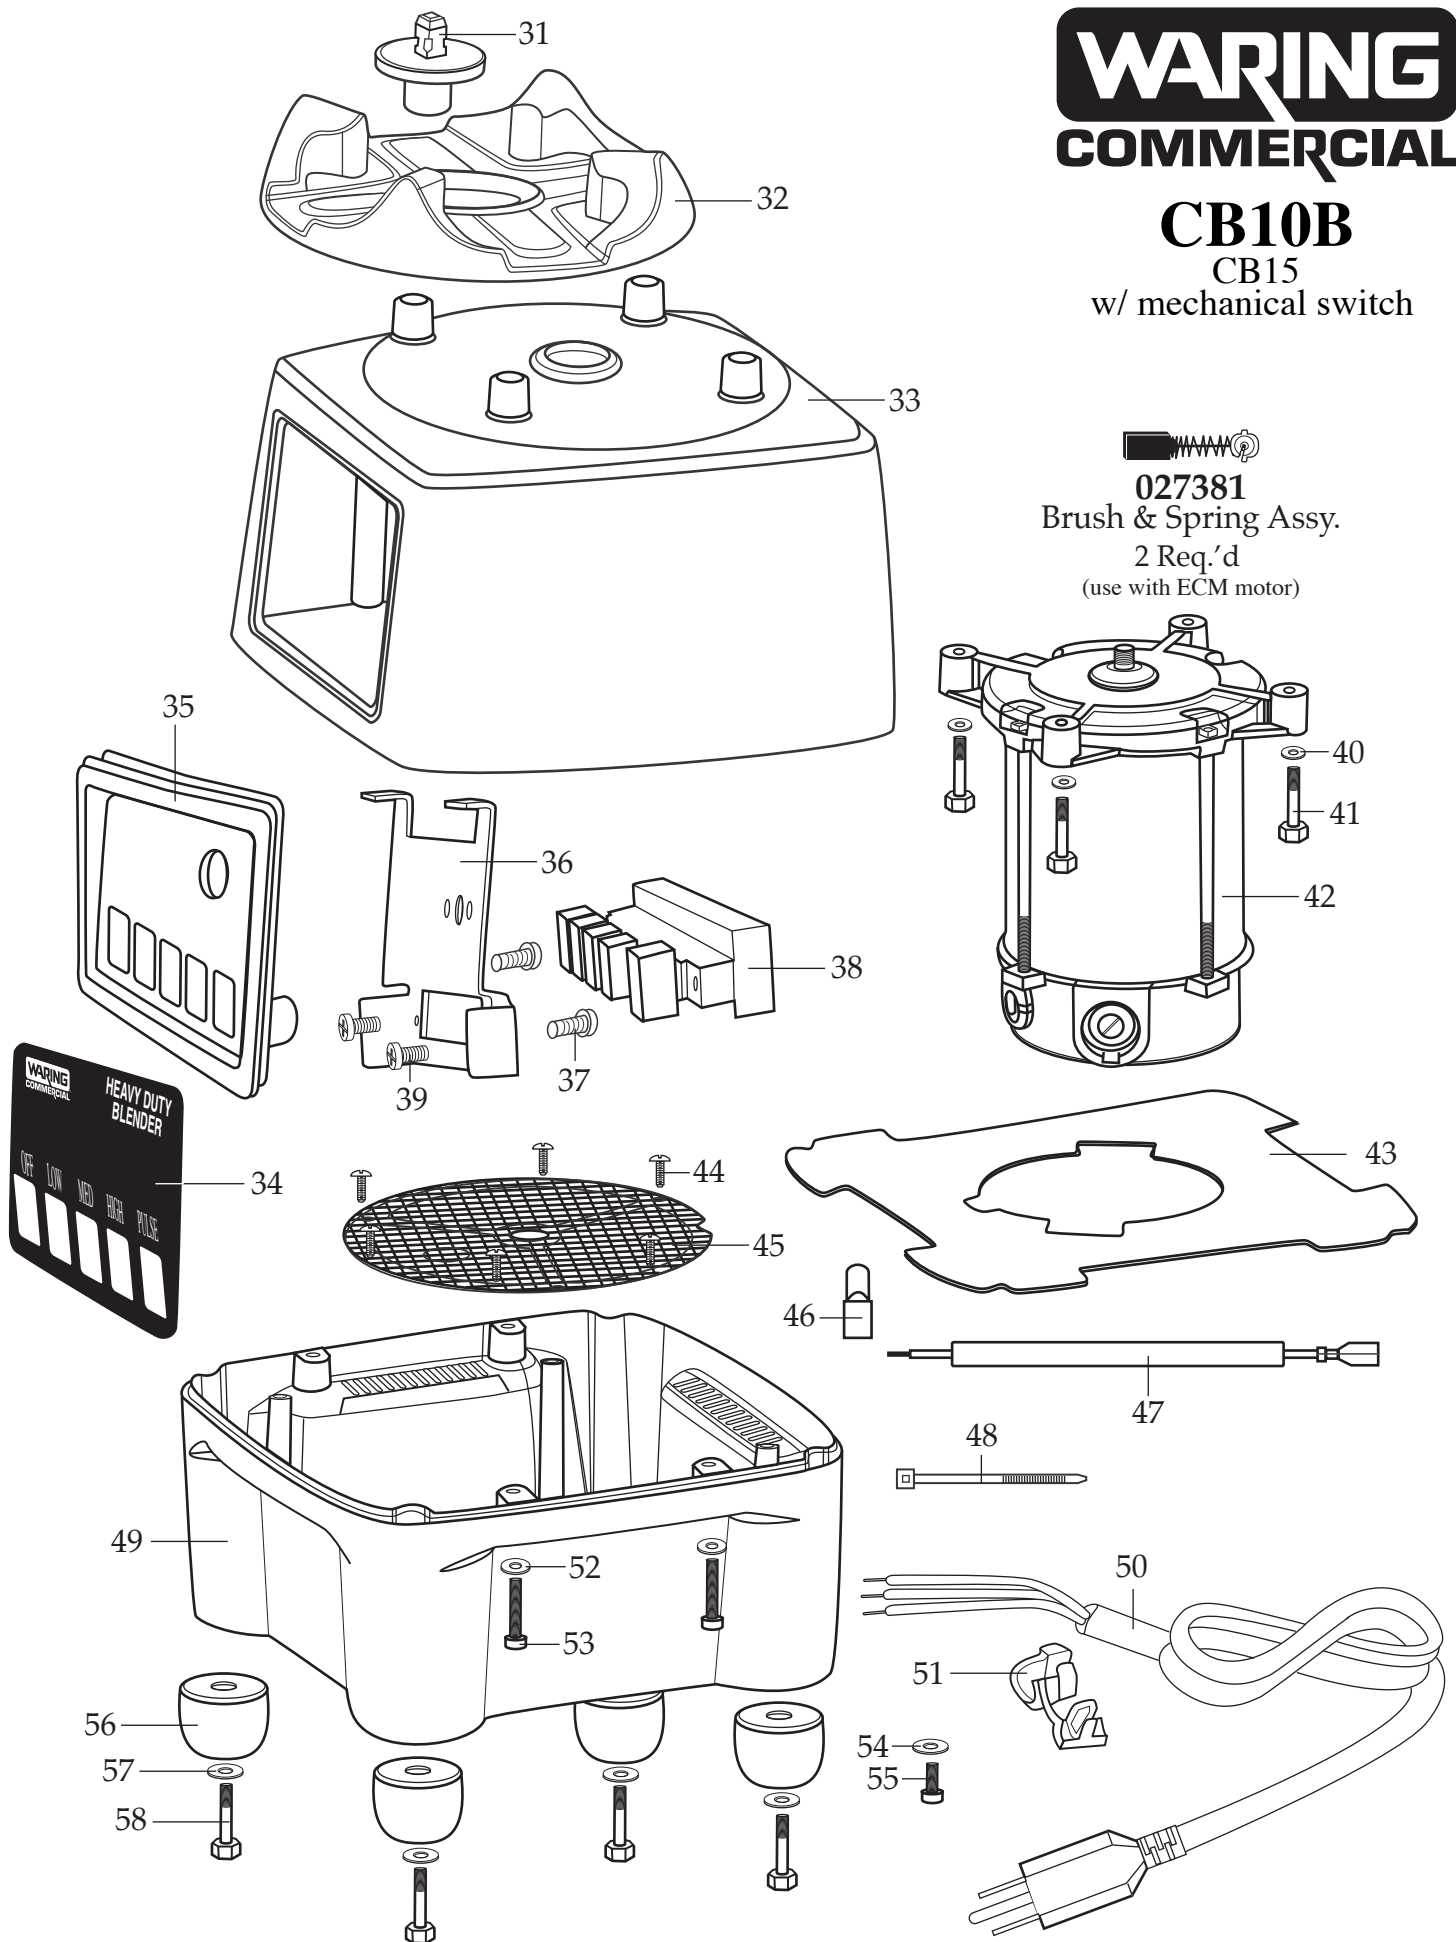

WARING
COMMERCIAL

CB10B

CB15
w/ mechanical switch

Catalog#
CB10B

Model
CB15M

Waring Factory Service Center
314 Ella T. Grasso Ave.
Torrington, CT 06790
Tele. 1-800-269-6640
Fax 860-496-9017
www.waringproducts.com

Illustration #	Part #	Description
1	024000	Outer Lid /polycarbonate for hot blending
2	026496	Gasket
3	023998	Baffle Cup for hot blending lid
4	002972	Cap Nut
5	027581	Washer /flat
6	027683	Blade
7	018389	"O" Ring
8	027582	Bearing Cap
9	018390	"V" Ring /small
10	023934	Bearing Holder
11	004946	Washer /teflon
12	018386	Bearing
13	023926	Spacer
14	023907	Spring Washer
15	023927	Retaining Ring
16	023906	"V" Ring /large
17	023933	Drive Shaft
18	025817	Key
19	028530	Cover Insert (<i>current production</i>)
20	028226	Outer Lid /vinyl (<i>current production</i>)
21	013470	Stopper (<i>older units</i>)
22	013469	Stainless Steel Outer Lid /optional Plastic Outer Lid (<i>no longer available</i>)
23	017442	Gasket /stainless steel lid (<i>older units</i>)
	026496	Gasket /plastic lid (<i>older units</i>)
24	008791	Latch Wire 3 Req.'d
25	502773	Bracket Assy. /spot welded to container 3 Req.'d
26	023909	Double Handle Container
27	502977	Blending Assy. /complete
28	004949	Gasket /container base
29	025571	Container Support /container base
30	012008	Lock Nut
31	502696	Coupling
32	025871	Jar Pad
33	026316	Top Housing
34	026724	Name Plate