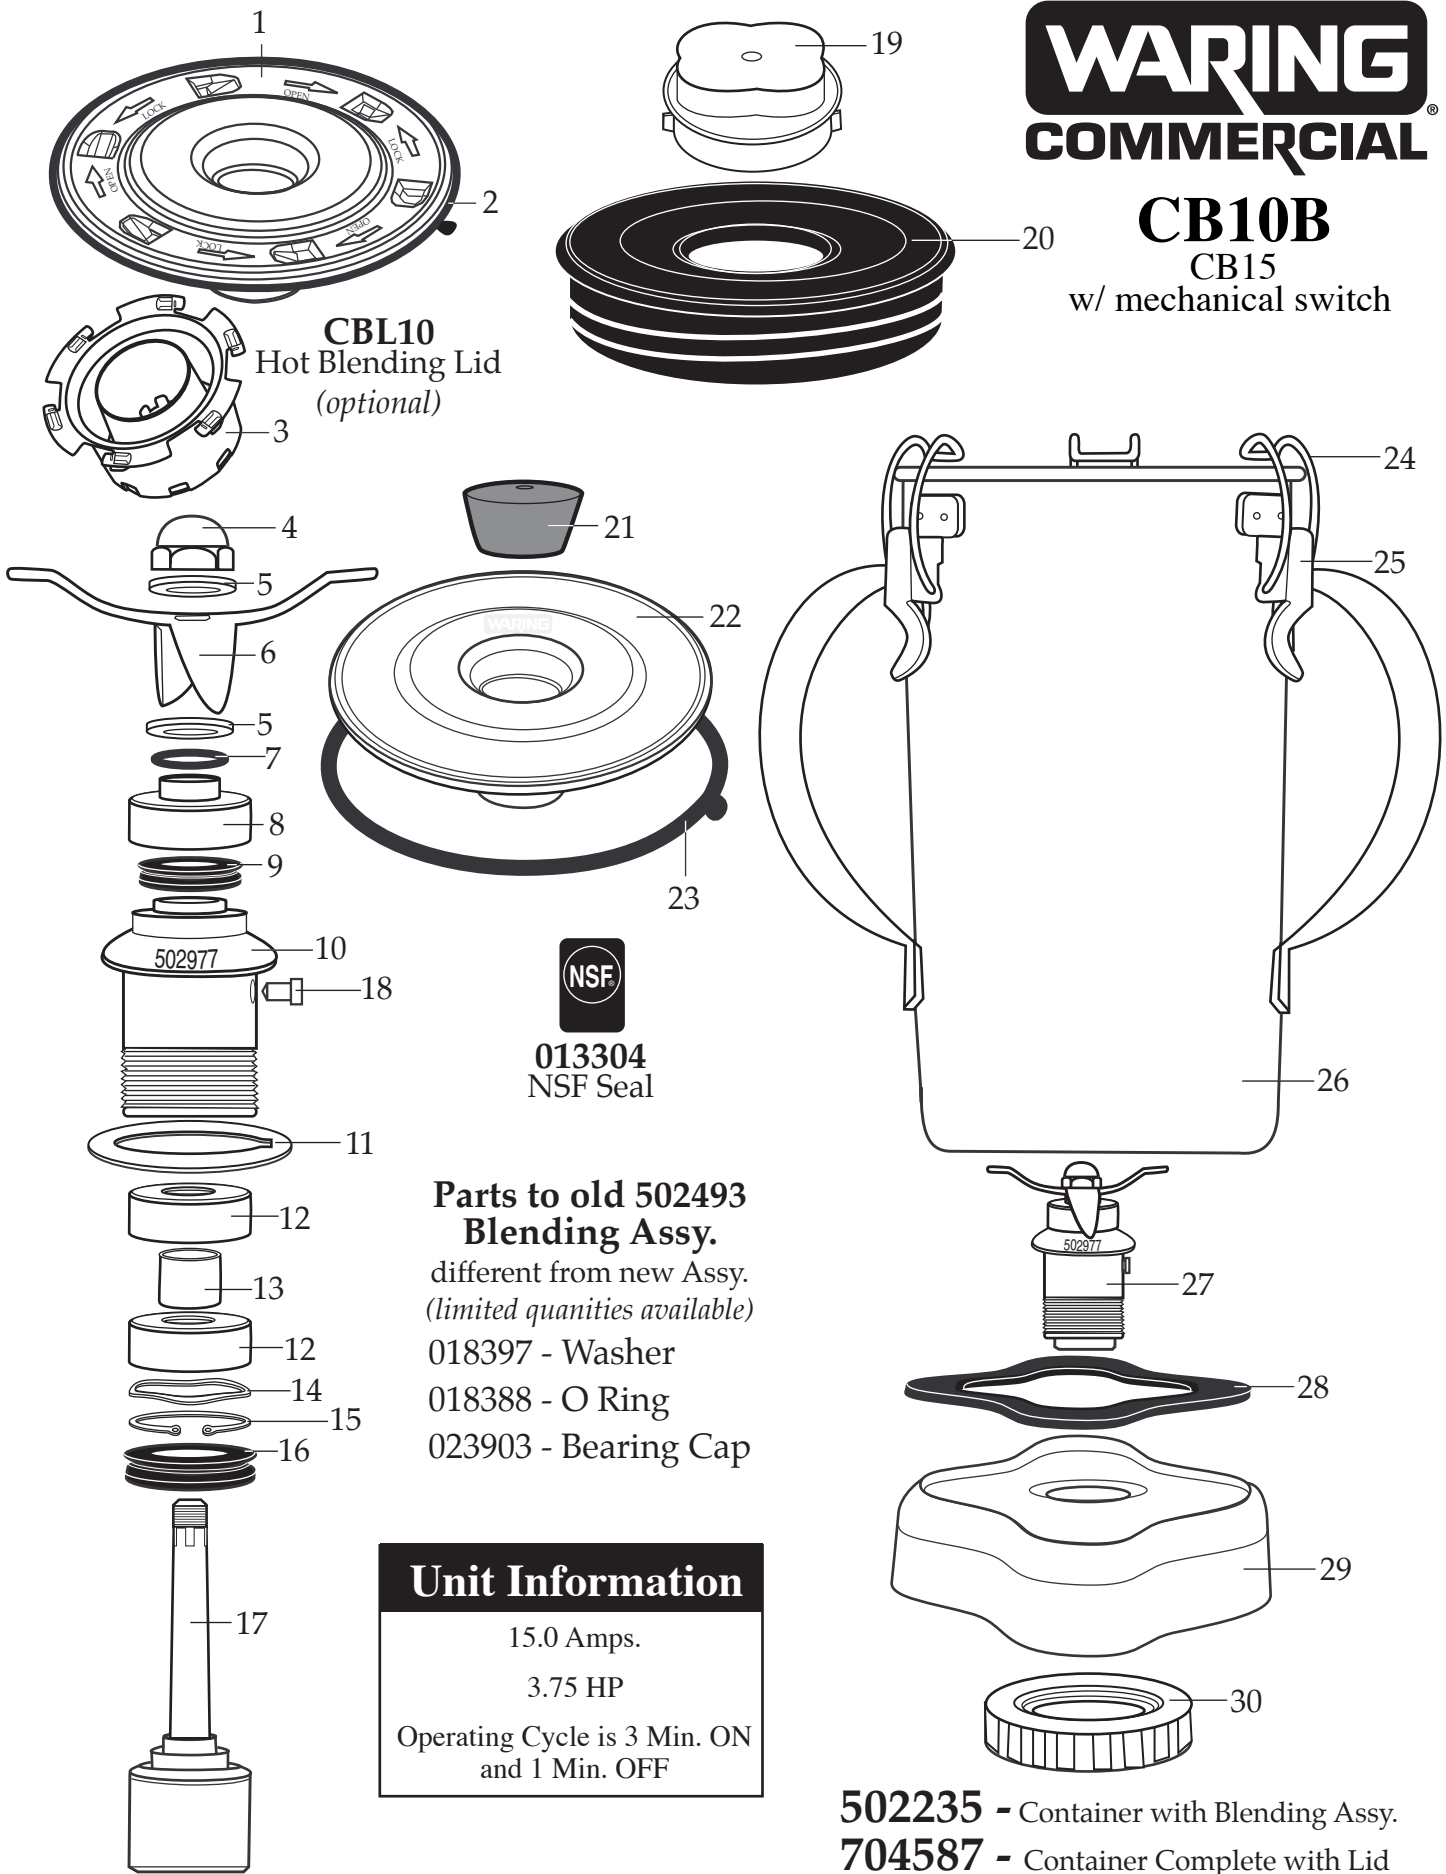

## CB10B

CB15

w/ mechanical switch

**CBL10**  
Hot Blending Lid  
(optional)

**013304**  
NSF Seal

**Parts to old 502493  
Blending Assy.**

different from new Assy.  
(limited quantities available)

018397 - Washer

018388 - O Ring

023903 - Bearing Cap

Illustration #	Part #	Description
1	024000	Outer Lid /polycarbonate for hot blending
2	026496	Gasket
3	023998	Baffle Cup for hot blending lid
4	002972	Cap Nut
5	027581	Washer /flat
6	027683	Blade
7	018389	"O" Ring
8	027582	Bearing Cap
9	018390	"V" Ring /small
10	023934	Bearing Holder
11	004946	Washer /teflon
12	018386	Bearing
13	023926	Spacer
14	023907	Spring Washer
15	023927	Retaining Ring
16	023906	"V" Ring /large
17	023933	Drive Shaft
18	025817	Key
19	028530	Cover Insert ( <i>current production</i> )
20	028226	Outer Lid /vinyl ( <i>current production</i> )
21	013470	Stopper ( <i>older units</i> )
22	013469	Stainless Steel Outer Lid /optional Plastic Outer Lid ( <i>no longer available</i> )
23	017442	Gasket /stainless steel lid ( <i>older units</i> )
	026496	Gasket /plastic lid ( <i>older units</i> )
24	008791	Latch Wire 3 Req.'d
25	502773	Bracket Assy. /spot welded to container 3 Req.'d
26	023909	Double Handle Container
27	502977	Blending Assy. /complete
28	004949	Gasket /container base
29	025571	Container Support /container base
30	012008	Lock Nut
31	502696	Coupling
32	025871	Jar Pad
33	026316	Top Housing
34	026724	Name Plate