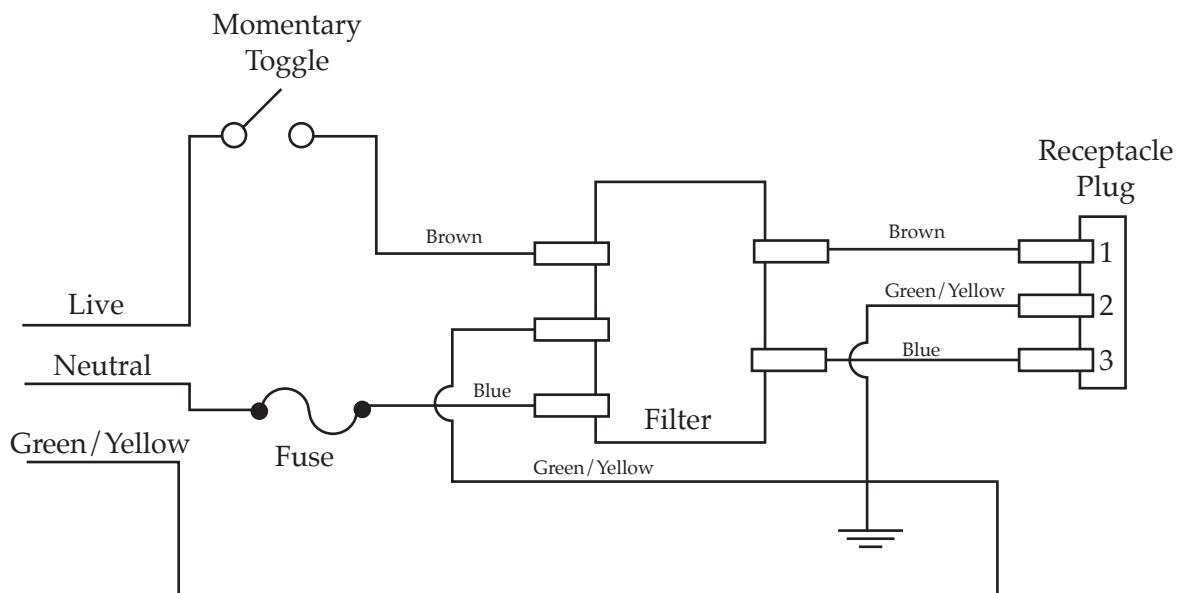

CAC101

DMC280CFAB Body Assembly

Illustration #	Part #	Description
1	028146	Mounting Plate
2	015098	Ring Nut
3	014604	Washer
4	026825	Toggle Switch
5	028558	Drink Mixer Body
6	024585	Screw 4 Req.'d
7	028154	Cover Plate
8	028061	Screw 4 Req.'d
9	503148	Filter Assembly /comes with fuse holder & fuse
10	019690	Fuse /1.5 amp.
11	002943	Washer 3 Req.'d
12	002944	Hex Nut 3 Req.'d
13	503143	Brown Lead Assembly 38"
14	503142	Green/Yellow Lead Assembly 38"