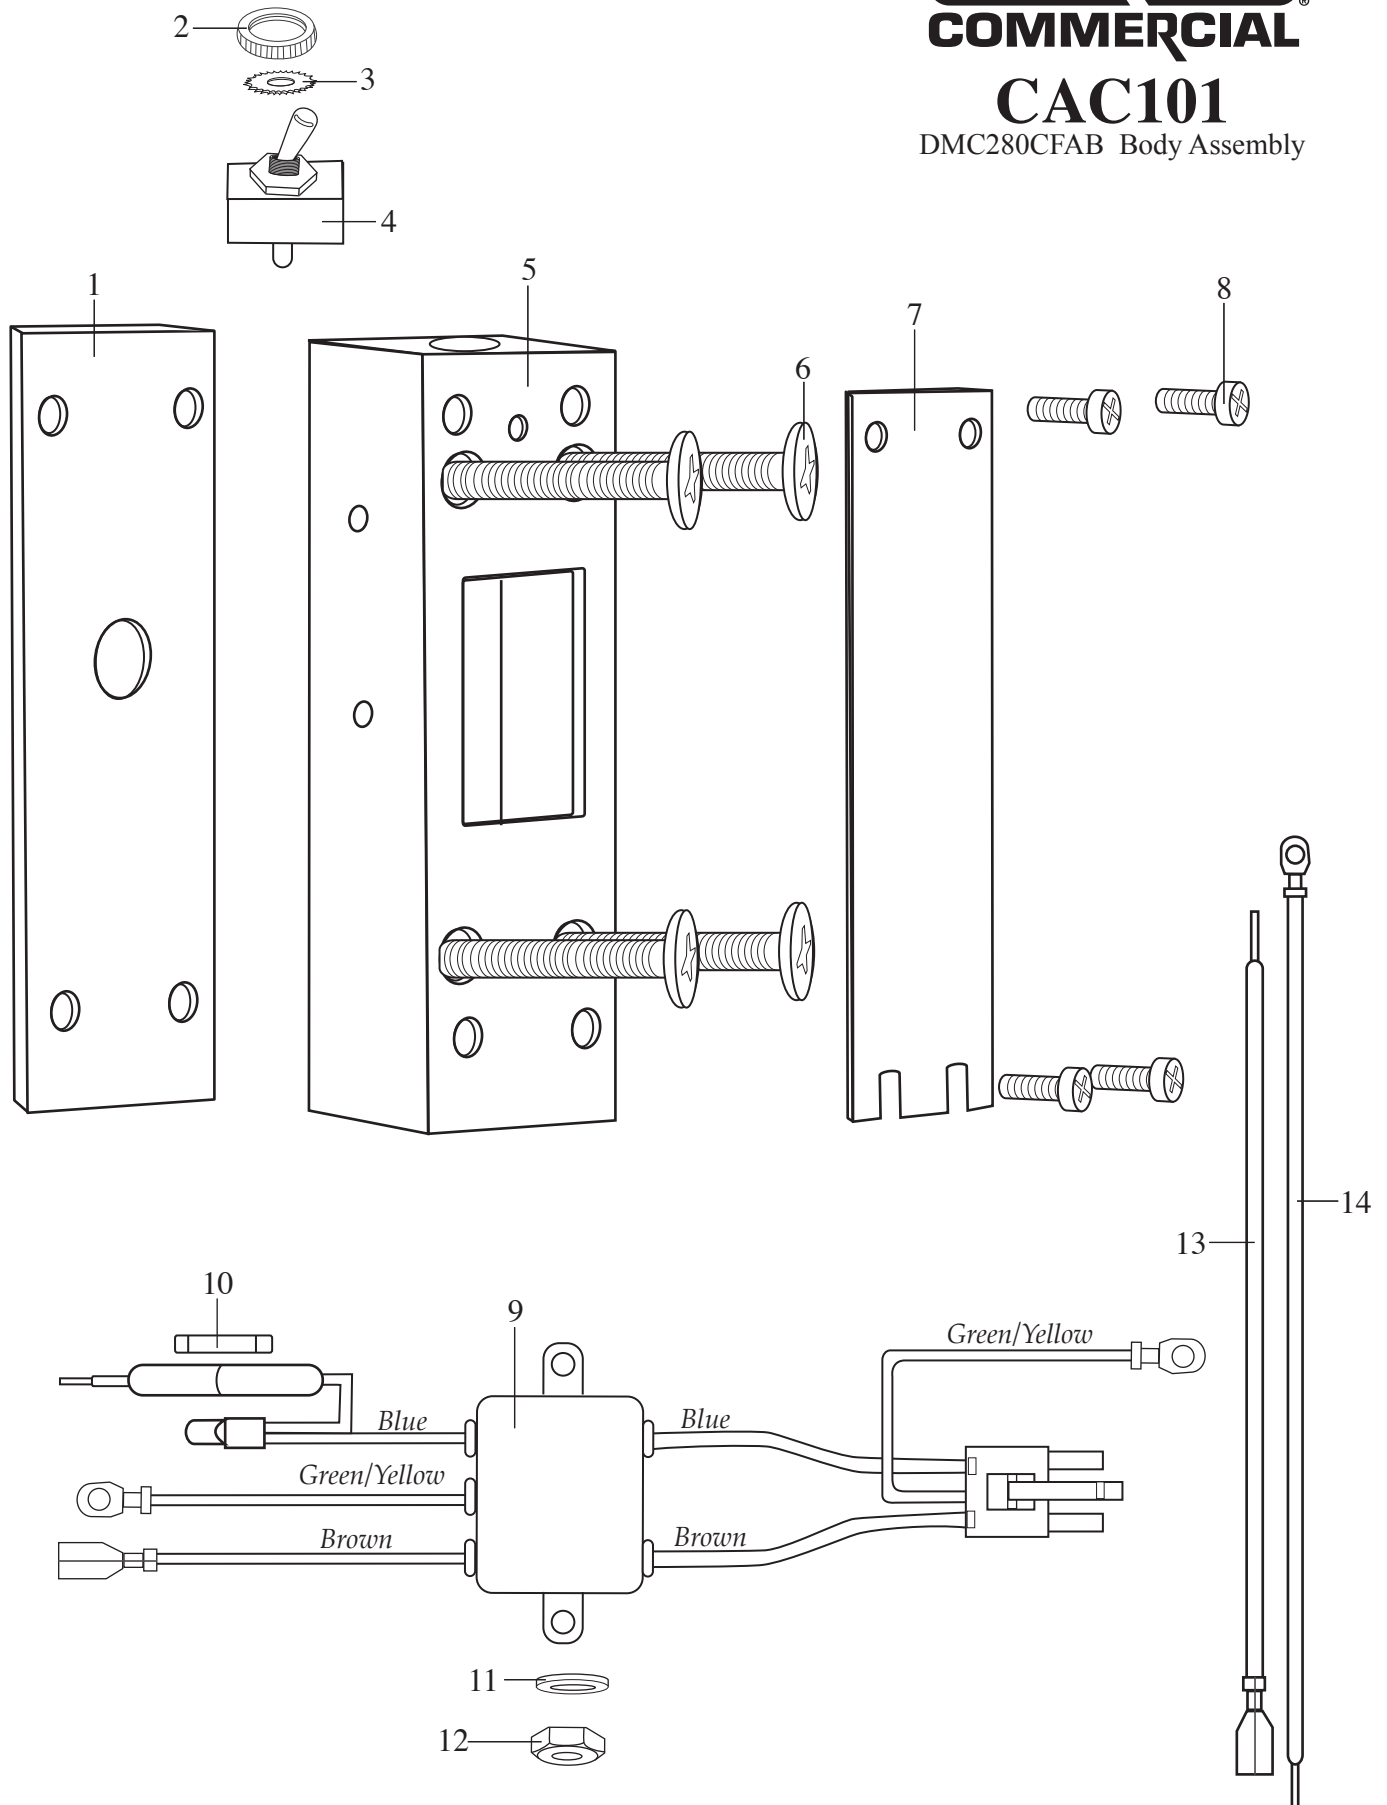

CAC101

DMC280CFAB Body Assembly

Illustration #	Part #	Description
1	028146	Mounting Plate
2	015098	Ring Nut
3	014604	Washer
4	026825	Toggle Switch
5	028558	Drink Mixer Body
6	024585	Screw 4 Req.'d
7	028154	Cover Plate
8	028061	Screw 4 Req.'d
9	503148	Filter Assembly /comes with fuse holder & fuse
10	019690	Fuse /1.5 amp.
11	002943	Washer 3 Req.'d
12	002944	Hex Nut 3 Req.'d
13	503143	Brown Lead Assembly 38"
14	503142	Green/Yellow Lead Assembly 38"

Wiring Diagram