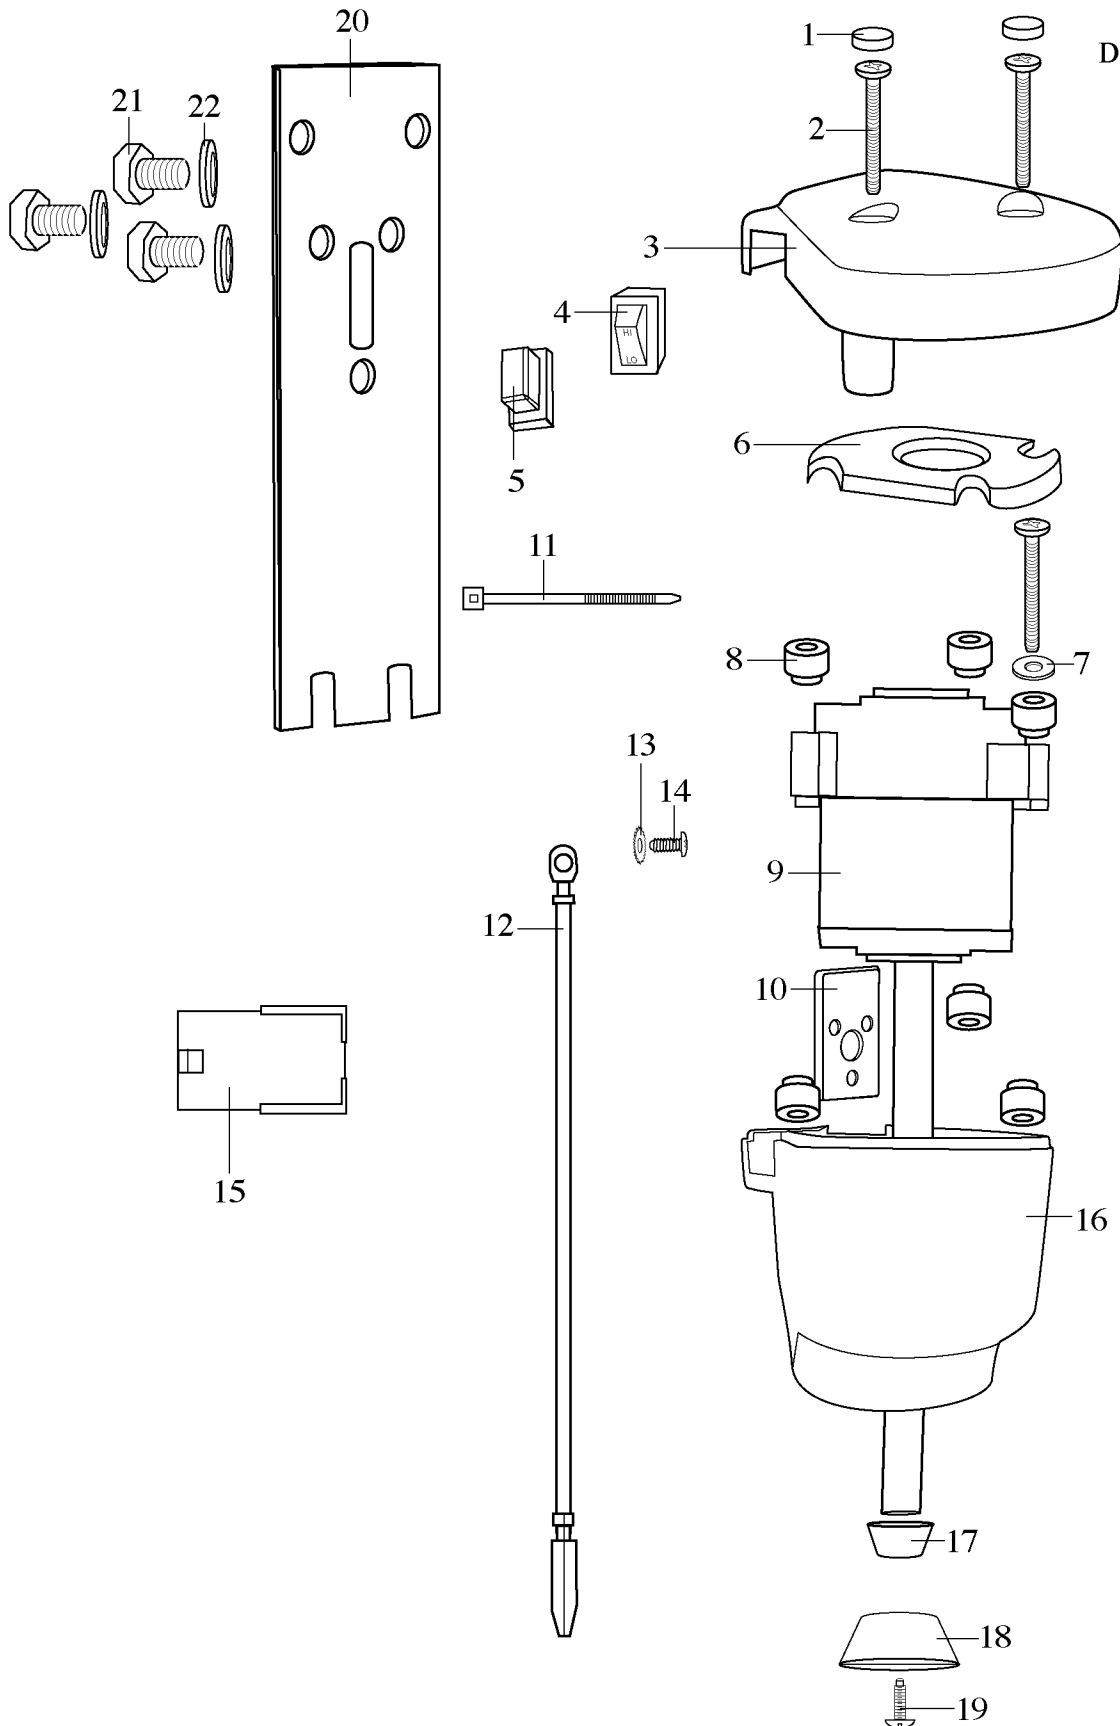

CAC100 DMC280CFA Motor Unit

015526
Name Plate

Illustration#	Part#	Description
1	016094	Hole Plug 2 Req.'d
2	012729	Screw 3 Req.'d
3	017488	Motor Cover
4	018374	Rocker Switch
5	025322	Rocker Switch Boot
6	017508	Baffle
8	013603	Vibration Dampener 6 Req.'d
7	013604	Washer
9	024369	ECM Motor
10	017509	Mounting Plate
11	013731	Cable Tie 3 Req.'d
12	503055	Green/Yellow Lead Assembly
13	002943	Washer
14	013659	Sems
15	028134	Plug (5559 Molex)
16	017487	Motor Housing
17	013630	Collar
18	028091	Cone Agitator
19	016384	Screw
20	028059	Mounting Plate
21	028155	Screw 3 Req.'d
22	003344	Washer 3 Req.'d