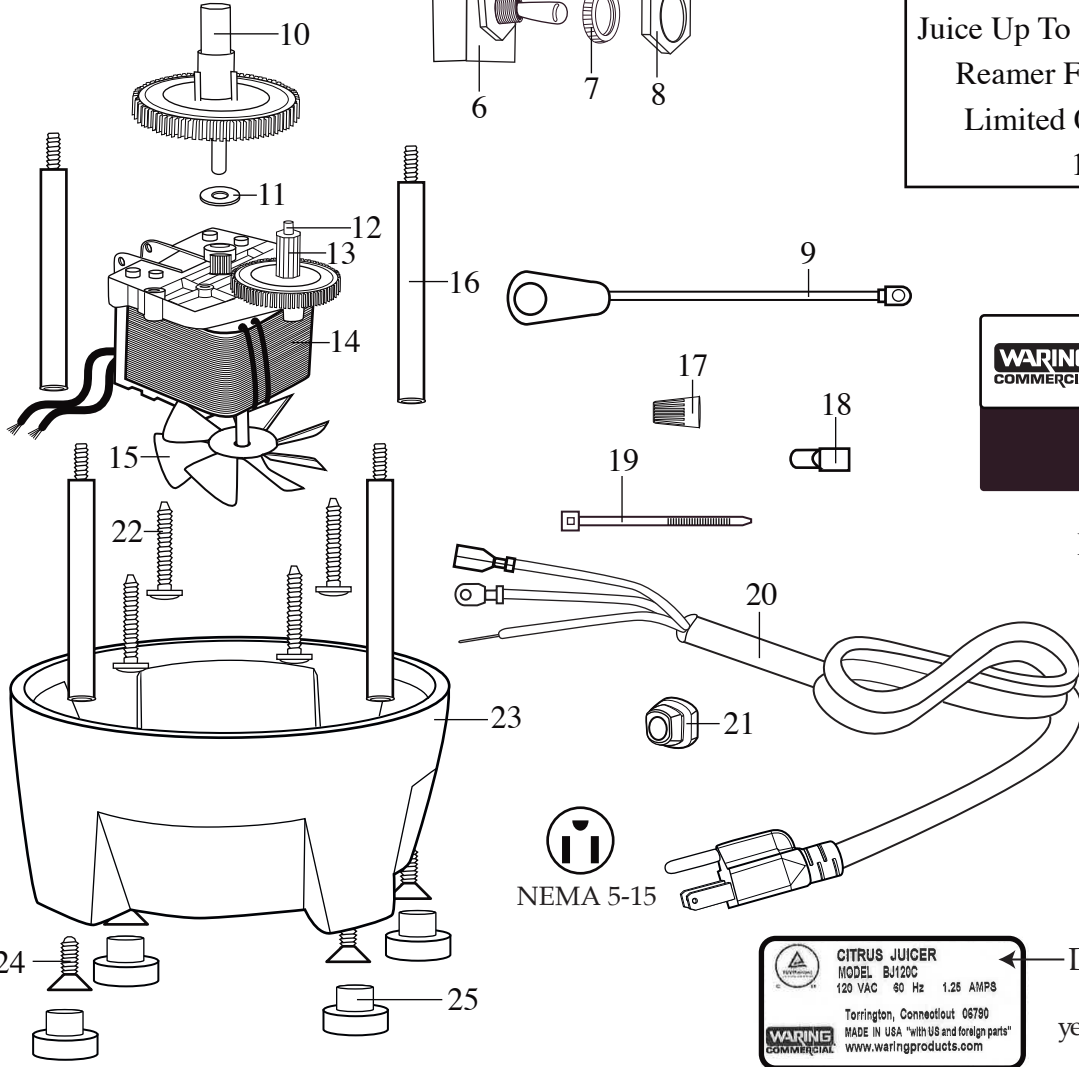

WARING COMMERCIAL®

Bar Juicer

BJ120C

BJ120CRD

Restaurant Depot

Marked for Deletion

BJ120 (before 4/17/2000)

BJX120 (on 6/26/2010)
CSA - Canada

Unit Information

1.25 Amps
Juice Up To 120 Oranges Per Hour
Reamer Fits All Citrus Fruits
Limited One Year Warranty
100 RPM's