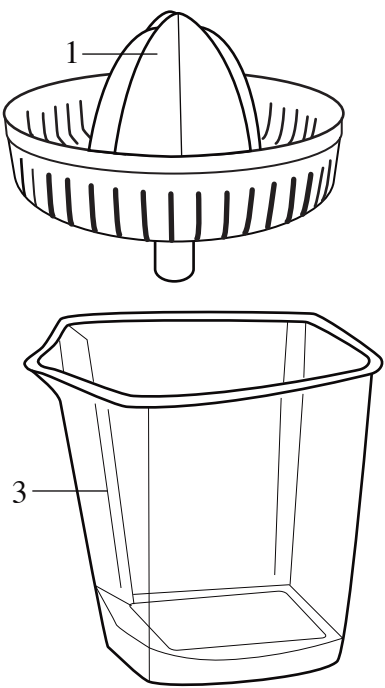

WARING COMMERCIAL®

Bar Juicer

BJ120C

BJ120CRD

Restaurant Depot

Marked for Deletion

BJ120 (before 4/17/2000)

BJX120 (on 6/26/2010)
CSA - Canada