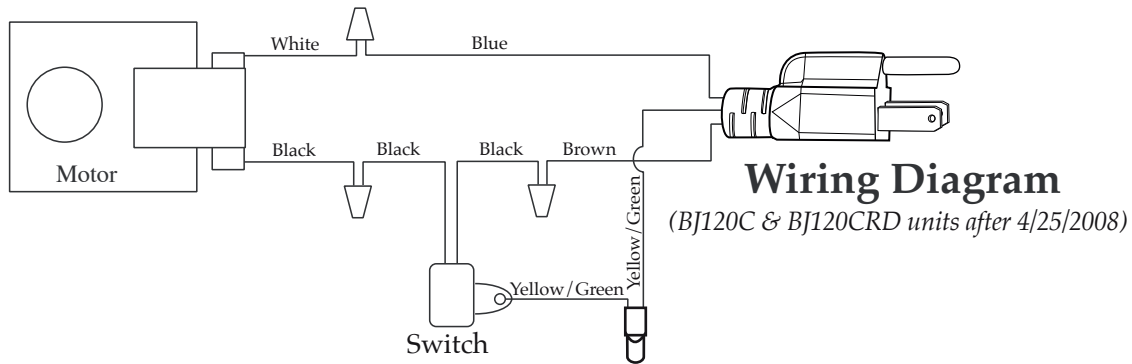

Catalog

BJ120C

BJ150CRD (on units after 7/5/2007) (on units after 10/11/1989)

BJ120

BJX120

Marked for Deletion

Model

31JC25

31JC25 C

31JC29

314 Ella T. Grasso Ave.

Torrington, CT 06790

Tele. 1-800-269-6640

Fax 860-496-9017

www.waringcommercialproducts.com

Illustration#	Part#	Description
24	016991	Screw (4 required)
25	004090	Foot (4 required)

Parts No Longer Used

(last used on 4/25/2008)

002436 - Ground Screw

003533 - Ground Washer

Parts Use On BJX120

002436 - Ground Screw

003533 - Ground Washer

003046 - Screen Screw

013963 - Bottom Housing Screen