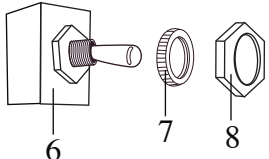

WARING COMMERCIAL®

Bar Juicer

BJ120C

BJ120CRD

Restaurant Depot

Marked for Deletion

BJ120 (before 4/17/2000)

BJX120 (on 6/26/2010)
CSA - Canada