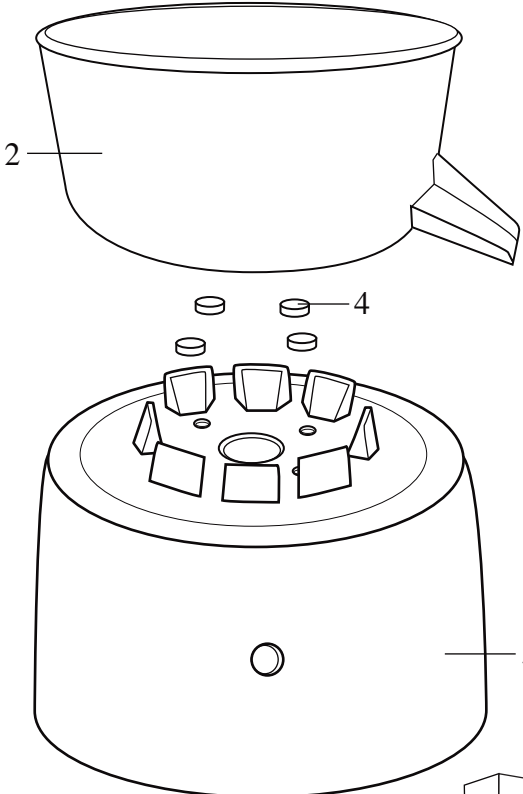

WARING COMMERCIAL®

Bar Juicer

BJ120C

BJ120CRD

Restaurant Depot

Marked for Deletion

BJ120 (before 4/17/2000)

BJX120 (on 6/26/2010)
CSA - Canada