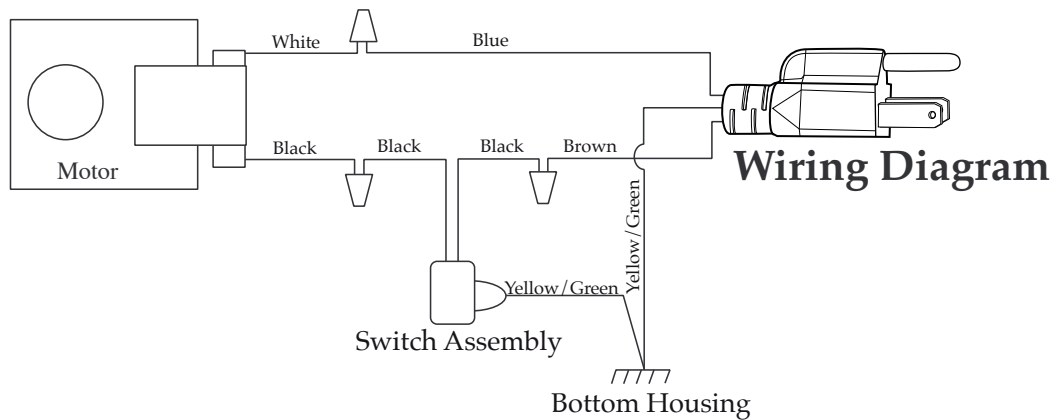

Catalog

BJ120C

BJ150CRD (on units after 7/5/2007) (on units after 10/11/1989)

BJ120

BJX120

Marked for Deletion

Model

31JC25

31JC25 C

31JC29

314 Ella T. Grasso Ave.

Torrington, CT 06790

Tele. 1-800-269-6640

Fax 860-496-9017

www.waringcommercialproducts.com

Illustration#	Part#	Description
24	016991	Screw (4 required)
25	004090	Foot (4 required)

Parts No Longer Used

(last used on 4/25/2008)

002436 - Ground Screw

003533 - Ground Washer

Parts Use On BJX120

002436 - Ground Screw

003533 - Ground Washer

003046 - Screen Screw

013963 - Bottom Housing Screen