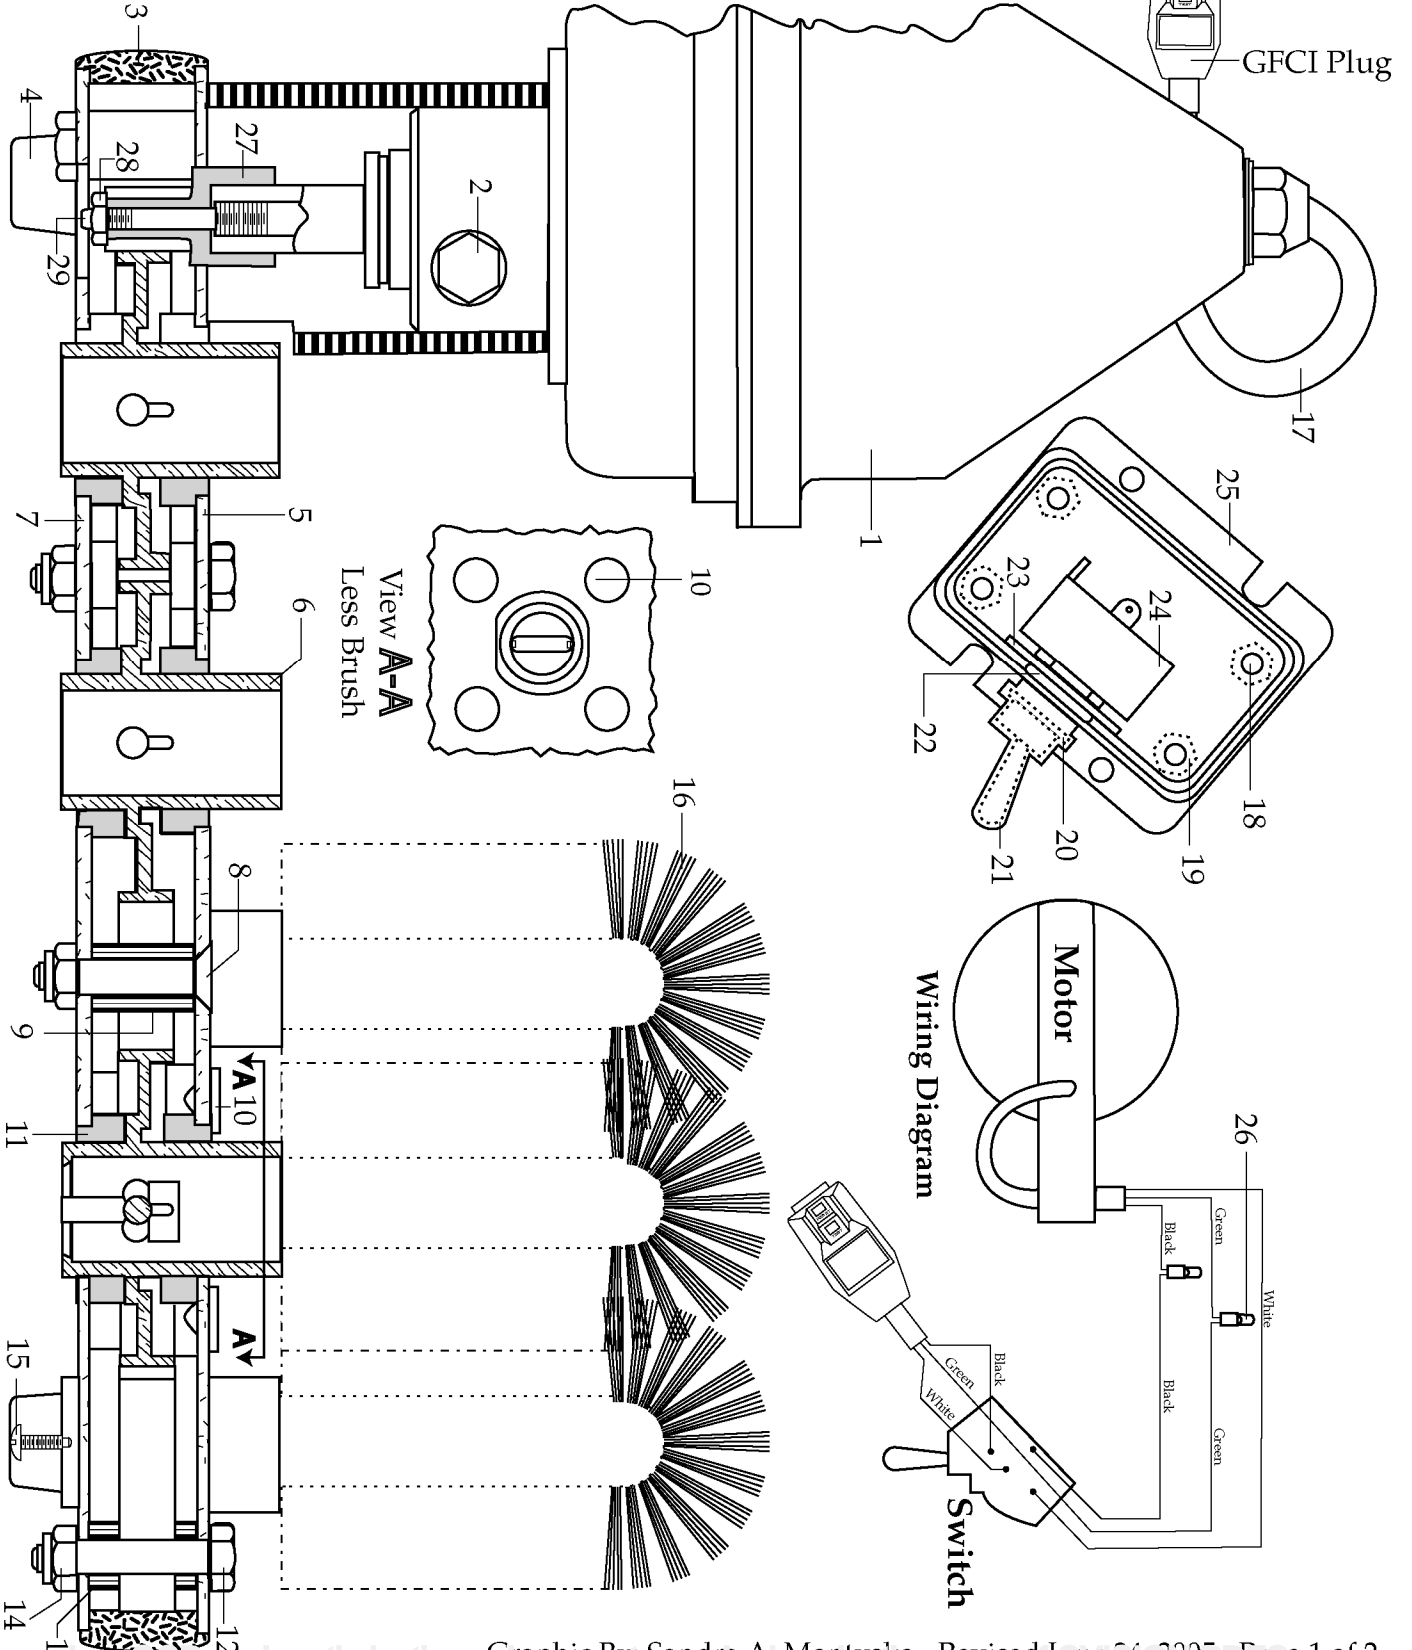

WARING COMMERCIAL

BGW20S

No Longer In Production

WARING COMMERCIAL
BAR GLASS WASHER
016708

CAUTION
UNIT NOT TO BE
OPERATED DRY OR IN
EXTREME HOT WATER
016774

**KEEP WATER
TO THIS
LEVEL**
016703

Catalog#
BGW20S

Model
31EA75

Illustration #	Part #	Description
1	501593	Motor Assy. with Cord Set and Switch
2	016701	Screw 2 Req.'d
3	016698	Bumper
4	016689	Foot 4 Req.'d
5	501592	Plate Tube Assy.
6	016695	Gear 7 Req.'d
7	017022	Base Plate
8	017023	Screw
9	017026	Spacer
10	016702	Bumper Button 4 Req.'d
11	017643	Bearing 14 Req.'d
12	016691	Bolt 7 Req.'d
13	016692	Spacer 7 Req.'d
14	016697	Lock Nut 8 Req.'d
15	016690	Screw /foot 4 Req.'d
16	501764	Brush 5 Req.'d
17	017174	Cord Set
18	018317	Screw 4 Req.'d
19	016716	Hex Nut 4 Req.'d
20	018323	Mounting Shoulder Nut
21	018324	Toggle Switch Boot
22	018316	O Ring
23	018325	O Ring Back-up Plate
24	018315	Switch
25	018289	Switch Cover 2 Req.'d
26	012409	Crimp Connector 2 Req.'d
27	016715	Pinion /short
28	016716	Hex Nut
29	016714	Reducing Stud

Items Not Shown

016773 - Mounting Screw 2 Req.'d 018290 - Switch Mount