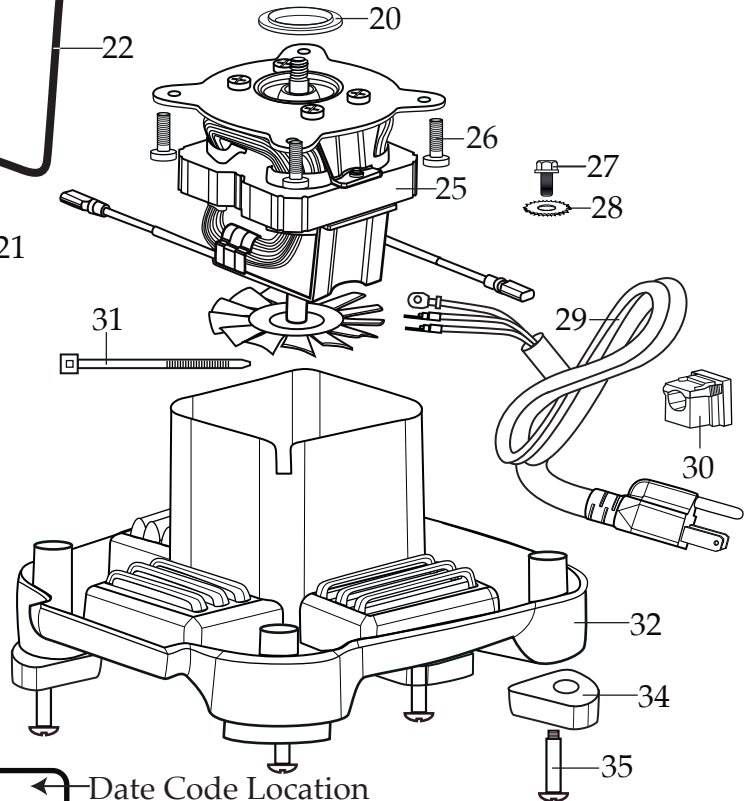

BB340

013304
 NSF Seal
 (on units after 2/4/2015)

038158
 Brush & Spring
 (2 required)

NOTE:
 Torque to 80 - 85 in./lbs.

503522 (changed after 12/8/2017)
 BPA Free Container with
 Blending Assembly

035592
 Blending Assembly Kit

Date Code Location
 YY|MM|DD
 year|year|month|month|day|day

Illustration#	Part#	Description
1	035153 026282-E	Jar Cover Lid <i>(on units after 4/15/2016)</i> Eastman Cover Lid
2	036319-V 033625-V	Vinyl Jar Cover with Ribs <i>(on units after 5/18/2018)</i> Vinyl Jar Cover
3	503444	Blade Assembly
4	027716	V Seal
5	503458	Bearing Holder / Seal Assembly <i>(changed after 11/20/2015)</i>
6	009724	Nylon Flat Washer
7	003537	Stainless Steel Washer
8	003509	Neoprene Washer (rubber)
9	033626	48 oz. BPA Free Copolyester Container
10	003509	Neoprene Washer (rubber)
11	003537	Stainless Steel Washer
12	034156	Bearing Holder Nut
13	003526	Phenolic Washer
14	035048	Flat Stainless Steel Washer
15	503520 032453	Coupling <i>(on units after 12/8/2017)</i> Coupling
16	033623	Jar Pad
17	503520 032453	Coupling <i>(on units after 12/8/2017)</i> Coupling
18	035756 026413	Stainless Steel Cap Washer <i>(on units after 12/6/2016)</i> Stainless Steel Cap Washer
19	033616	Top Housing
20	026269	Upper Motor Mount
21	033547	Control Panel
22	033737	O Ring
23		<i>Comes with the 033547 Control Panel</i>
24	026267	Screw (4 required)
25	033618	120 volt Chiaphua Motor
26	032611	Screw (4 required)
27	027278	Ground Screw (2 required <i>on units after 12/8/2017</i>) - (1 required)

Illustration#	Part#	Description
28	002943	Washer
29	503431	Cordset Assembly
30	033619	Strain Relief
31	013731	Wire Tie
32	035282 033617	Bottom Housing (on units after 8/5/2016) Bottom Housing
33	035287 033620	Foot (4 required on units after 8/5/2016) Foot (4 required)
34	035260 026276	Screw (4 required on units after 8/5/2016) Screw (4 required)