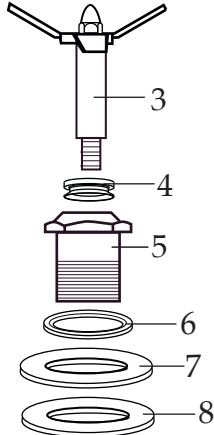

BB340

013304
 NSF Seal
 (on units after 2/4/2015)

038158
 Brush & Spring
 (2 required)

NOTE:
 Torque to 80 - 85 in./lbs.

503522 (changed after 12/8/2017)
 BPA Free Container with
 Blending Assembly

035592
 Blending Assembly Kit

Date Code Location
 YY|MM|DD
 year|year|month|month|day|day

Illustration#	Part#	Description
1	035153 026282-E	Jar Cover Lid <i>(on units after 4/15/2016)</i> Eastman Cover Lid
2	036319-V 033625-V	Vinyl Jar Cover with Ribs <i>(on units after 5/18/2018)</i> Vinyl Jar Cover
3	503444	Blade Assembly
4	027716	V Seal
5	503458	Bearing Holder / Seal Assembly <i>(changed after 11/20/2015)</i>
6	009724	Nylon Flat Washer
7	003537	Stainless Steel Washer
8	003509	Neoprene Washer (rubber)
9	033626	48 oz. BPA Free Copolyester Container
10	003509	Neoprene Washer (rubber)
11	003537	Stainless Steel Washer
12	034156	Bearing Holder Nut
13	003526	Phenolic Washer
14	035048	Flat Stainless Steel Washer
15	503520 032453	Coupling <i>(on units after 12/8/2017)</i> Coupling
16	033623	Jar Pad
17	503520 032453	Coupling <i>(on units after 12/8/2017)</i> Coupling
18	035756 026413	Stainless Steel Cap Washer <i>(on units after 12/6/2016)</i> Stainless Steel Cap Washer
19	033616	Top Housing
20	026269	Upper Motor Mount
21	033547	Control Panel
22	033737	O Ring
23		<i>Comes with the 033547 Control Panel</i>
24	026267	Screw (4 required)
25	033618	120 volt Chiaphua Motor
26	032611	Screw (4 required)
27	027278	Ground Screw (2 required <i>on units after 12/8/2017</i>) - (1 required)

Illustration#	Part#	Description
28	002943	Washer
29	503431	Cordset Assembly
30	033619	Strain Relief
31	013731	Wire Tie
32	035282 033617	Bottom Housing (on units after 8/5/2016) Bottom Housing
33	035287 033620	Foot (4 required on units after 8/5/2016) Foot (4 required)
34	035260 026276	Screw (4 required on units after 8/5/2016) Screw (4 required)