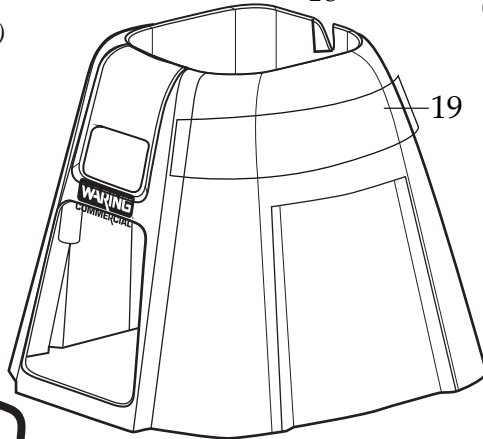

BB340

013304
 NSF Seal
 (on units after 2/4/2015)

038158
 Brush & Spring
 (2 required)

NOTE:
 Torque to 80 - 85 in./lbs.

503522 (changed after 12/8/2017)
 BPA Free Container with
 Blending Assembly

035592
 Blending Assembly Kit