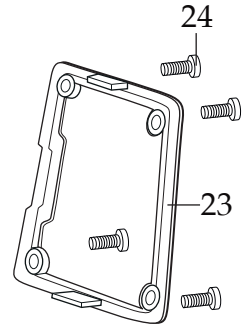

BB340

013304
 NSF Seal
 (on units after 2/4/2015)

038158
 Brush & Spring
 (2 required)

NOTE:
 Torque to 80 - 85 in./lbs.

503522 (changed after 12/8/2017)
 BPA Free Container with
 Blending Assembly

035592
 Blending Assembly Kit

Date Code Location
 YY|MM|DD
 year|year|month|month|day|day

Illustration#	Part#	Description
1	035153 026282-E	Jar Cover Lid <i>(on units after 4/15/2016)</i> Eastman Cover Lid
2	036319-V 033625-V	Vinyl Jar Cover with Ribs <i>(on units after 5/18/2018)</i> Vinyl Jar Cover
3	503444	Blade Assembly
4	027716	V Seal
5	503458	Bearing Holder / Seal Assembly <i>(changed after 11/20/2015)</i>
6	009724	Nylon Flat Washer
7	003537	Stainless Steel Washer
8	003509	Neoprene Washer (rubber)
9	033626	48 oz. BPA Free Copolyester Container
10	003509	Neoprene Washer (rubber)
11	003537	Stainless Steel Washer
12	034156	Bearing Holder Nut
13	003526	Phenolic Washer
14	035048	Flat Stainless Steel Washer
15	503520 032453	Coupling <i>(on units after 12/8/2017)</i> Coupling
16	033623	Jar Pad
17	503520 032453	Coupling <i>(on units after 12/8/2017)</i> Coupling
18	035756 026413	Stainless Steel Cap Washer <i>(on units after 12/6/2016)</i> Stainless Steel Cap Washer
19	033616	Top Housing
20	026269	Upper Motor Mount
21	033547	Control Panel
22	033737	O Ring
23		<i>Comes with the 033547 Control Panel</i>
24	026267	Screw (4 required)
25	033618	120 volt Chiaphua Motor
26	032611	Screw (4 required)
27	027278	Ground Screw (2 required <i>on units after 12/8/2017</i>) - (1 required)