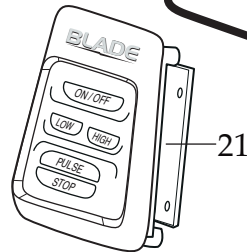

## BB320

**013304**  
 NSF Seal

(on units after 4/23/2015)

**038158**  
 Brush & Spring  
 (2 required)

**NOTE:**  
 Torque to 80 - 85 in./lbs.

**503522** (changed after 12/5/2017)  
 BPA Free Container with  
 Blending Assembly