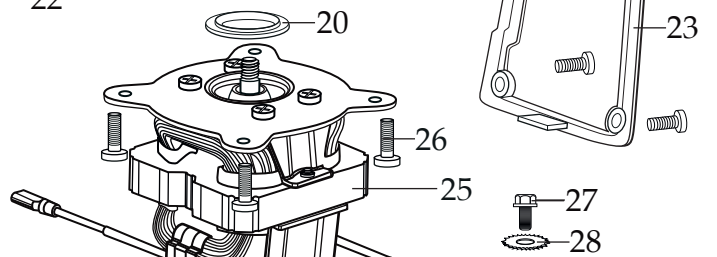

## BB320

**013304**  
 NSF Seal

(on units after 4/23/2015)

**038158**  
 Brush & Spring  
 (2 required)

**NOTE:**  
 Torque to 80 - 85 in./lbs.

**503522** (changed after 12/5/2017)  
 BPA Free Container with  
 Blending Assembly

**035592**  
 Blending Assembly Kit

**503459** (use 503522)  
 Container with Blending Assembly

NEMA 5-15

← Date Code Location  
 YY|MM|DD  
 year|year|month|month|day|day

Illustration#	Part#	Description
1	035153 026282-E	Eastman Jar Cover Lid <i>(on units after 8/4/2016)</i> Eastman Jar Cover Lid
2	036319-V 033625-V	Vinyl Jar Cover with Ribs <i>(on units after 2/15/2018)</i> Vinyl Jar Cover
3	503444	Blade Assembly
4	027716	V Seal
5	503458	Bearing Holder / Seal Assembly <i>(changed after 11/19/2015)</i>
6	009724	Nylon Flat Washer
7	003537	Stainless Steel Washer
8	003509	Neoprene Washer (rubber)
9	033626	48 oz. BPA Free Copolyester Container
10	003509	Neoprene Washer (rubber)
11	003537	Stainless Steel Washer
12	034156	Bearing Holder Nut
13	003526	Phenolic Washer
14	035048	Flat Stainless Steel Washer
15	503520 032453	Coupling <i>(changed after 12/5/2017)</i> Coupling
16	033623	Jar Pad
17	503520 032453	Coupling <i>(changed after 12/5/2017)</i> Coupling
18	035756 026413	Stainless Steel Cap Washer <i>(on units after 10/6/2016)</i> Stainless Steel Cap Washer
19	033616	Top Housing
20	026269	Upper Motor Mount
21	033546	Control Panel
22	033737	O Ring
23	<i>Comes with the 033546 Control Panel</i>	
24	026267	Screw (4 required)
25	033618	120 volt Chiaphua Motor
26	032611	Screw (4 required)
27	027278	Ground Screw