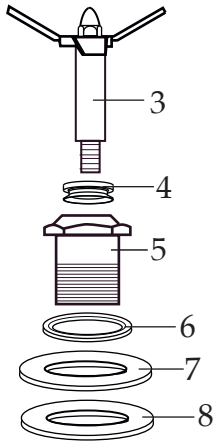

## BB320

**013304**  
 NSF Seal

(on units after 4/23/2015)

**038158**  
 Brush & Spring  
 (2 required)

**NOTE:**  
 Torque to 80 - 85 in./lbs.

**503522** (changed after 12/5/2017)  
 BPA Free Container with  
 Blending Assembly

**035592**  
 Blending Assembly Kit

**503459** (use 503522)  
 Container with Blending Assembly

NEMA 5-15

← Date Code Location  
 YY|MM|DD  
 year|year|month|month|day|day

Illustration#	Part#	Description
1	035153 026282-E	Eastman Jar Cover Lid <i>(on units after 8/4/2016)</i> Eastman Jar Cover Lid
2	036319-V 033625-V	Vinyl Jar Cover with Ribs <i>(on units after 2/15/2018)</i> Vinyl Jar Cover
3	503444	Blade Assembly
4	027716	V Seal
5	503458	Bearing Holder / Seal Assembly <i>(changed after 11/19/2015)</i>
6	009724	Nylon Flat Washer
7	003537	Stainless Steel Washer
8	003509	Neoprene Washer (rubber)
9	033626	48 oz. BPA Free Copolyester Container
10	003509	Neoprene Washer (rubber)
11	003537	Stainless Steel Washer
12	034156	Bearing Holder Nut
13	003526	Phenolic Washer
14	035048	Flat Stainless Steel Washer
15	503520 032453	Coupling <i>(changed after 12/5/2017)</i> Coupling
16	033623	Jar Pad
17	503520 032453	Coupling <i>(changed after 12/5/2017)</i> Coupling
18	035756 026413	Stainless Steel Cap Washer <i>(on units after 10/6/2016)</i> Stainless Steel Cap Washer
19	033616	Top Housing
20	026269	Upper Motor Mount
21	033546	Control Panel
22	033737	O Ring
23	<i>Comes with the 033546 Control Panel</i>	
24	026267	Screw (4 required)
25	033618	120 volt Chiaphua Motor
26	032611	Screw (4 required)
27	027278	Ground Screw

Illustration#	Part#	Description
28	002943	Washer (2 required <i>on units after 12/8/2017</i> ) - (1 required)
29	503431	Cordset Assembly
30	033619	Strain Relief
31	013731	Wire Tie
32	035282 033617	Bottom Housing ( <i>on units after 8/4/2016</i> ) Bottom Housing
33	035287 033620	Foot (4 required <i>on units after 8/4/2016</i> ) Foot (4 required)
34	035260 026276	Screw (4 required <i>on units after 8/4/2016</i> ) Screw (4 required)