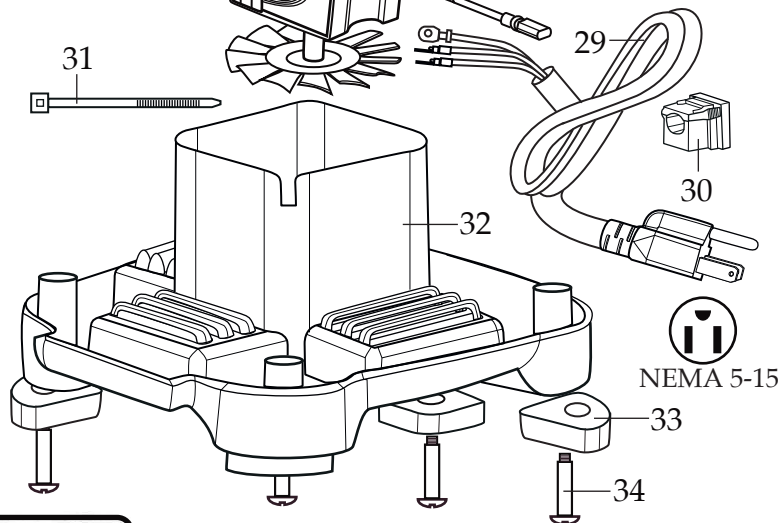

## BB320

**013304**  
 NSF Seal

(on units after 4/23/2015)

**038158**  
 Brush & Spring  
 (2 required)

**NOTE:**  
 Torque to 80 - 85 in./lbs.

**503522** (changed after 12/5/2017)  
 BPA Free Container with  
 Blending Assembly

**035592**  
 Blending Assembly Kit

**503459** (use 503522)  
 Container with Blending Assembly

NEMA 5-15

← Date Code Location  
 YY|MM|DD  
 year|year|month|month|day|day

Illustration#	Part#	Description
1	035153 026282-E	Eastman Jar Cover Lid <i>(on units after 8/4/2016)</i> Eastman Jar Cover Lid
2	036319-V 033625-V	Vinyl Jar Cover with Ribs <i>(on units after 2/15/2018)</i> Vinyl Jar Cover
3	503444	Blade Assembly
4	027716	V Seal
5	503458	Bearing Holder / Seal Assembly <i>(changed after 11/19/2015)</i>
6	009724	Nylon Flat Washer
7	003537	Stainless Steel Washer
8	003509	Neoprene Washer (rubber)
9	033626	48 oz. BPA Free Copolyester Container
10	003509	Neoprene Washer (rubber)
11	003537	Stainless Steel Washer
12	034156	Bearing Holder Nut
13	003526	Phenolic Washer
14	035048	Flat Stainless Steel Washer
15	503520 032453	Coupling <i>(changed after 12/5/2017)</i> Coupling
16	033623	Jar Pad
17	503520 032453	Coupling <i>(changed after 12/5/2017)</i> Coupling
18	035756 026413	Stainless Steel Cap Washer <i>(on units after 10/6/2016)</i> Stainless Steel Cap Washer
19	033616	Top Housing
20	026269	Upper Motor Mount
21	033546	Control Panel
22	033737	O Ring
23	<i>Comes with the 033546 Control Panel</i>	
24	026267	Screw (4 required)
25	033618	120 volt Chiaphua Motor
26	032611	Screw (4 required)
27	027278	Ground Screw