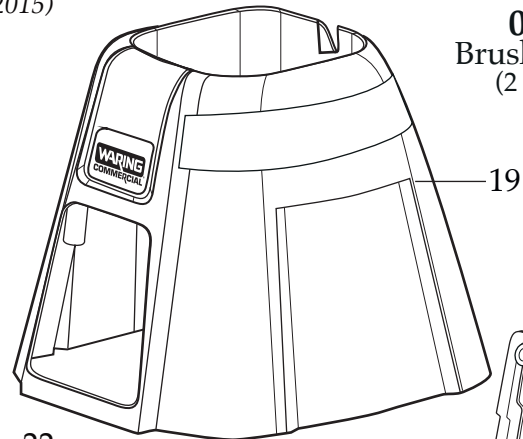

# WARING COMMERCIAL®

Medium Duty Bar Blender  
 with Electronic Keypad &  
 48 oz. Copolyester Container

## BB320

**013304**  
 NSF Seal

(on units after 4/23/2015)

**038158**  
 Brush & Spring  
 (2 required)

**NOTE:**  
 Torque to 80 - 85 in./lbs.

**503522** (changed after 12/5/2017)  
 BPA Free Container with  
 Blending Assembly

**035592**  
 Blending Assembly Kit

**503459** (use 503522)  
 Container with Blending Assembly

NEMA 5-15

← Date Code Location  
 YY|MM|DD  
 year|year|month|month|day|day

Illustration#	Part#	Description
1	035153 026282-E	Eastman Jar Cover Lid <i>(on units after 8/4/2016)</i> Eastman Jar Cover Lid
2	036319-V 033625-V	Vinyl Jar Cover with Ribs <i>(on units after 2/15/2018)</i> Vinyl Jar Cover
3	503444	Blade Assembly
4	027716	V Seal
5	503458	Bearing Holder / Seal Assembly <i>(changed after 11/19/2015)</i>
6	009724	Nylon Flat Washer
7	003537	Stainless Steel Washer
8	003509	Neoprene Washer (rubber)
9	033626	48 oz. BPA Free Copolyester Container
10	003509	Neoprene Washer (rubber)
11	003537	Stainless Steel Washer
12	034156	Bearing Holder Nut
13	003526	Phenolic Washer
14	035048	Flat Stainless Steel Washer
15	503520 032453	Coupling <i>(changed after 12/5/2017)</i> Coupling
16	033623	Jar Pad
17	503520 032453	Coupling <i>(changed after 12/5/2017)</i> Coupling
18	035756 026413	Stainless Steel Cap Washer <i>(on units after 10/6/2016)</i> Stainless Steel Cap Washer
19	033616	Top Housing
20	026269	Upper Motor Mount
21	033546	Control Panel
22	033737	O Ring
23	<i>Comes with the 033546 Control Panel</i>	
24	026267	Screw (4 required)
25	033618	120 volt Chiaphua Motor
26	032611	Screw (4 required)
27	027278	Ground Screw