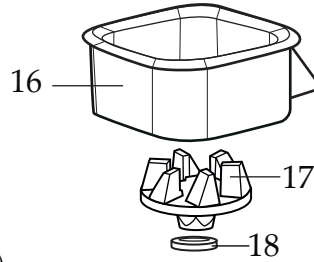

# WARING COMMERCIAL®

Medium Duty Bar Blender  
 with Electronic Keypad &  
 48 oz. Copolyester Container

## BB320

**013304**  
 NSF Seal

(on units after 4/23/2015)

**038158**  
 Brush & Spring  
 (2 required)

**NOTE:**  
 Torque to 80 - 85 in./lbs.

**503522** (changed after 12/5/2017)  
 BPA Free Container with  
 Blending Assembly

**035592**  
 Blending Assembly Kit

**503459** (use 503522)  
 Container with Blending Assembly

NEMA 5-15

← Date Code Location  
 YY|MM|DD  
 year|year|month|month|day|day

Illustration#	Part#	Description
1	035153 026282-E	Eastman Jar Cover Lid <i>(on units after 8/4/2016)</i> Eastman Jar Cover Lid
2	036319-V 033625-V	Vinyl Jar Cover with Ribs <i>(on units after 2/15/2018)</i> Vinyl Jar Cover
3	503444	Blade Assembly
4	027716	V Seal
5	503458	Bearing Holder / Seal Assembly <i>(changed after 11/19/2015)</i>
6	009724	Nylon Flat Washer
7	003537	Stainless Steel Washer
8	003509	Neoprene Washer (rubber)
9	033626	48 oz. BPA Free Copolyester Container
10	003509	Neoprene Washer (rubber)
11	003537	Stainless Steel Washer
12	034156	Bearing Holder Nut
13	003526	Phenolic Washer
14	035048	Flat Stainless Steel Washer
15	503520 032453	Coupling <i>(changed after 12/5/2017)</i> Coupling
16	033623	Jar Pad
17	503520 032453	Coupling <i>(changed after 12/5/2017)</i> Coupling
18	035756 026413	Stainless Steel Cap Washer <i>(on units after 10/6/2016)</i> Stainless Steel Cap Washer
19	033616	Top Housing
20	026269	Upper Motor Mount
21	033546	Control Panel
22	033737	O Ring
23	<i>Comes with the 033546 Control Panel</i>	
24	026267	Screw (4 required)
25	033618	120 volt Chiaphua Motor
26	032611	Screw (4 required)
27	027278	Ground Screw