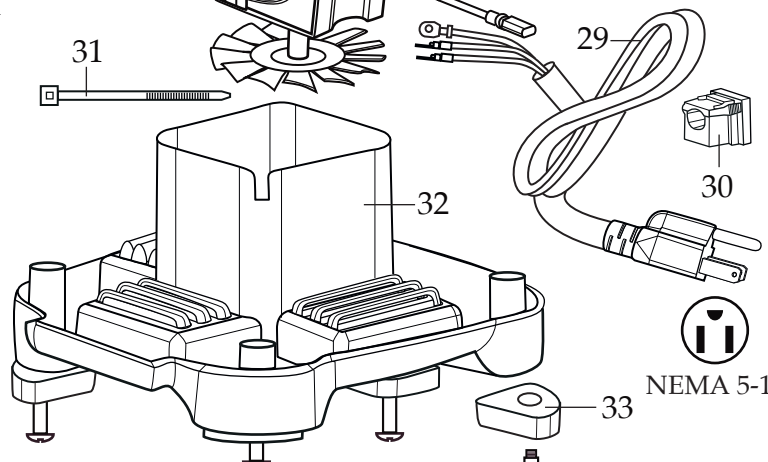

Apply 900474 sealant around
indicated areas

013304
NSF Seal

Apply 900474 sealant around
indicated areas

NOTE:

Torque to 80- 85 in./lbs.
Torque to 75- 80 in./lbs. (503464)

503521 (on units after 12/14/2017)
Stainless Steel Container
with Blending Assembly

035592
Blending Assembly Kit

503464
Stainless Steel Container
with Blending Assembly

038158
Brush & Spring
(2 required)

NEMA 5-15

Date Code Location
YY|MM|DD
year|year|month|month|day|day

Illustration#	Part#	Description
1	035153 026282-E	Jar Cover Lid (<i>on units after 3/10/2016</i>) Eastman Cover Lid
2	036319-V 033625-V	Vinyl Jar Cover with Ribs (<i>on units after 11/15/2017</i>) Vinyl Jar Cover
3	503444	Blade Assembly
4	027716	V Seal
5	503458	Bearing Holder / Seal Assembly
6	009724	Nylon Flat Washer
7	003537	Stainless Steel Washer
8	003509	Neoprene Washer (rubber)
9	034775	Stainless Steel Container
9a	034776	Jar Bottom
10	003509	Neoprene Washer (rubber)
11	003537	Stainless Steel Washer
12	034156	Bearing Holder Nut
13	003526	Phenolic Washer
14	035048	Flat Stainless Steel Washer
15	503520 032453	Coupling (<i>on units after 12/14/2017</i>) Coupling
16	033623	Jar Pad
17	503520 032453	Coupling (<i>on units after 12/14/2017</i>) Coupling
18	035756 026413	Stainless Steel Cap Washer (<i>on units after 12/6/2016</i>) Stainless Steel Cap Washer
19	033616	Top Housing
20	026269	Upper Motor Mount
21	033546	Control Panel
22	033737	O Ring
23		<i>Comes with the 033546 Control Panel</i>
24	026267	Screw (4 required)
25	033618	120 volt Chiaphua Motor