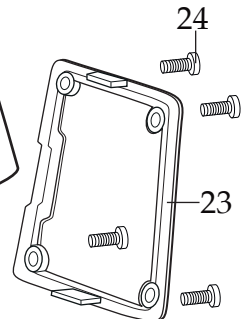

Apply 900474 sealant around
indicated areas

013304
NSF Seal

Apply 900474 sealant around
indicated areas

NOTE:

Torque to 80- 85 in./lbs.
Torque to 75- 80 in./lbs. (503464)

503521 (on units after 12/14/2017)
Stainless Steel Container
with Blending Assembly

035592
Blending Assembly Kit

503464
Stainless Steel Container
with Blending Assembly

038158
Brush & Spring
(2 required)

NEMA 5-15

Date Code Location
YY|MM|DD
year|year|month|month|day|day

Illustration#	Part#	Description
1	035153 026282-E	Jar Cover Lid (<i>on units after 3/10/2016</i>) Eastman Cover Lid
2	036319-V 033625-V	Vinyl Jar Cover with Ribs (<i>on units after 11/15/2017</i>) Vinyl Jar Cover
3	503444	Blade Assembly
4	027716	V Seal
5	503458	Bearing Holder / Seal Assembly
6	009724	Nylon Flat Washer
7	003537	Stainless Steel Washer
8	003509	Neoprene Washer (rubber)
9	034775	Stainless Steel Container
9a	034776	Jar Bottom
10	003509	Neoprene Washer (rubber)
11	003537	Stainless Steel Washer
12	034156	Bearing Holder Nut
13	003526	Phenolic Washer
14	035048	Flat Stainless Steel Washer
15	503520 032453	Coupling (<i>on units after 12/14/2017</i>) Coupling
16	033623	Jar Pad
17	503520 032453	Coupling (<i>on units after 12/14/2017</i>) Coupling
18	035756 026413	Stainless Steel Cap Washer (<i>on units after 12/6/2016</i>) Stainless Steel Cap Washer
19	033616	Top Housing
20	026269	Upper Motor Mount
21	033546	Control Panel
22	033737	O Ring
23		<i>Comes with the 033546 Control Panel</i>
24	026267	Screw (4 required)
25	033618	120 volt Chiaphua Motor