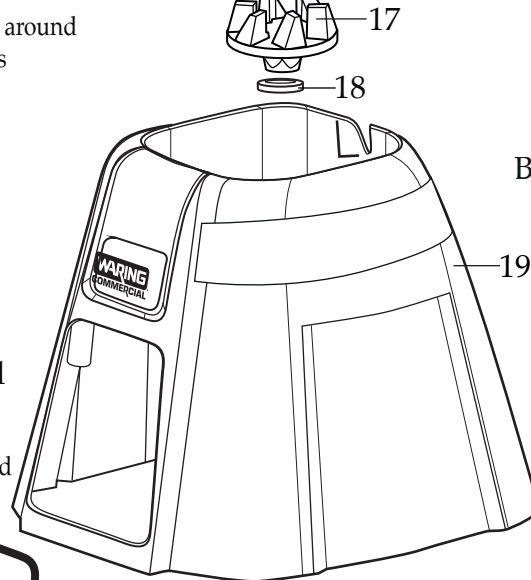

Apply 900474 sealant around
indicated areas

013304
NSF Seal

Apply 900474 sealant around
indicated areas

NOTE:

Torque to 80- 85 in./lbs.
Torque to 75- 80 in./lbs. (503464)

503521 (on units after 12/14/2017)
Stainless Steel Container
with Blending Assembly

035592
Blending Assembly Kit

503464
Stainless Steel Container
with Blending Assembly

038158
Brush & Spring
(2 required)

NEMA 5-15

Date Code Location
YY|MM|DD
year|year|month|month|day|day

Illustration#	Part#	Description
1	035153 026282-E	Jar Cover Lid (<i>on units after 3/10/2016</i>) Eastman Cover Lid
2	036319-V 033625-V	Vinyl Jar Cover with Ribs (<i>on units after 11/15/2017</i>) Vinyl Jar Cover
3	503444	Blade Assembly
4	027716	V Seal
5	503458	Bearing Holder / Seal Assembly
6	009724	Nylon Flat Washer
7	003537	Stainless Steel Washer
8	003509	Neoprene Washer (rubber)
9	034775	Stainless Steel Container
9a	034776	Jar Bottom
10	003509	Neoprene Washer (rubber)
11	003537	Stainless Steel Washer
12	034156	Bearing Holder Nut
13	003526	Phenolic Washer
14	035048	Flat Stainless Steel Washer
15	503520 032453	Coupling (<i>on units after 12/14/2017</i>) Coupling
16	033623	Jar Pad
17	503520 032453	Coupling (<i>on units after 12/14/2017</i>) Coupling
18	035756 026413	Stainless Steel Cap Washer (<i>on units after 12/6/2016</i>) Stainless Steel Cap Washer
19	033616	Top Housing
20	026269	Upper Motor Mount
21	033546	Control Panel
22	033737	O Ring
23		<i>Comes with the 033546 Control Panel</i>
24	026267	Screw (4 required)
25	033618	120 volt Chiaphua Motor