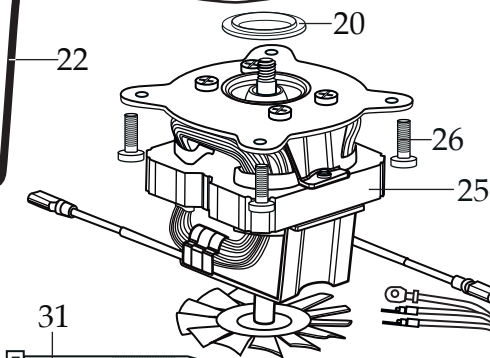

Apply 900474 sealant around
indicated areas

013304
NSF Seal

Apply 900474 sealant around
indicated areas

NOTE:

Torque to 80- 85 in./lbs.
Torque to 75- 80 in./lbs. (503464)

503521 (on units after 12/14/2017)
Stainless Steel Container
with Blending Assembly

035592
Blending Assembly Kit

503464
Stainless Steel Container
with Blending Assembly

038158
Brush & Spring
(2 required)

NEMA 5-15

Date Code Location
YY|MM|DD
year|year|month|month|day|day

Illustration#	Part#	Description
1	035153 026282-E	Jar Cover Lid (<i>on units after 3/10/2016</i>) Eastman Cover Lid
2	036319-V 033625-V	Vinyl Jar Cover with Ribs (<i>on units after 11/15/2017</i>) Vinyl Jar Cover
3	503444	Blade Assembly
4	027716	V Seal
5	503458	Bearing Holder / Seal Assembly
6	009724	Nylon Flat Washer
7	003537	Stainless Steel Washer
8	003509	Neoprene Washer (rubber)
9	034775	Stainless Steel Container
9a	034776	Jar Bottom
10	003509	Neoprene Washer (rubber)
11	003537	Stainless Steel Washer
12	034156	Bearing Holder Nut
13	003526	Phenolic Washer
14	035048	Flat Stainless Steel Washer
15	503520 032453	Coupling (<i>on units after 12/14/2017</i>) Coupling
16	033623	Jar Pad
17	503520 032453	Coupling (<i>on units after 12/14/2017</i>) Coupling
18	035756 026413	Stainless Steel Cap Washer (<i>on units after 12/6/2016</i>) Stainless Steel Cap Washer
19	033616	Top Housing
20	026269	Upper Motor Mount
21	033546	Control Panel
22	033737	O Ring
23		<i>Comes with the 033546 Control Panel</i>
24	026267	Screw (4 required)
25	033618	120 volt Chiaphua Motor