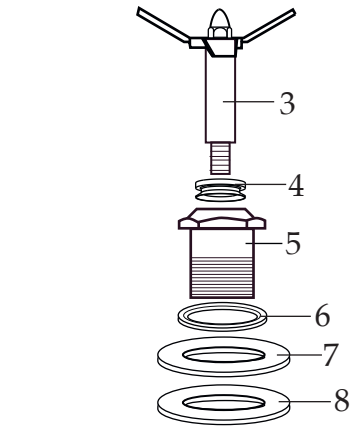

WARING COMMERCIAL

Medium Duty Bar Blender
with Electronic Keypad &
48 oz. Stainless Steel Container

BB320S

Unit Information

Limited 2 Year Warranty
1 HP - 60Hz - 6.8 Amps
2 Speed Motor with Pulse
Function

Apply 900474 sealant around
indicated areas

013304
NSF Seal

Apply 900474 sealant around
indicated areas

NOTE:

Torque to 80- 85 in./lbs.
Torque to 75- 80 in./lbs. (503464)

503521 (on units after 12/14/2017)
Stainless Steel Container
with Blending Assembly

035592
Blending Assembly Kit

503464
Stainless Steel Container
with Blending Assembly

038158
Brush & Spring
(2 required)

NEMA 5-15

Date Code Location
YY|MM|DD
year|year|month|month|day|day

Illustration#	Part#	Description
1	035153 026282-E	Jar Cover Lid (<i>on units after 3/10/2016</i>) Eastman Cover Lid
2	036319-V 033625-V	Vinyl Jar Cover with Ribs (<i>on units after 11/15/2017</i>) Vinyl Jar Cover
3	503444	Blade Assembly
4	027716	V Seal
5	503458	Bearing Holder / Seal Assembly
6	009724	Nylon Flat Washer
7	003537	Stainless Steel Washer
8	003509	Neoprene Washer (rubber)
9	034775	Stainless Steel Container
9a	034776	Jar Bottom
10	003509	Neoprene Washer (rubber)
11	003537	Stainless Steel Washer
12	034156	Bearing Holder Nut
13	003526	Phenolic Washer
14	035048	Flat Stainless Steel Washer
15	503520 032453	Coupling (<i>on units after 12/14/2017</i>) Coupling
16	033623	Jar Pad
17	503520 032453	Coupling (<i>on units after 12/14/2017</i>) Coupling
18	035756 026413	Stainless Steel Cap Washer (<i>on units after 12/6/2016</i>) Stainless Steel Cap Washer
19	033616	Top Housing
20	026269	Upper Motor Mount
21	033546	Control Panel
22	033737	O Ring
23		<i>Comes with the 033546 Control Panel</i>
24	026267	Screw (4 required)
25	033618	120 volt Chiaphua Motor