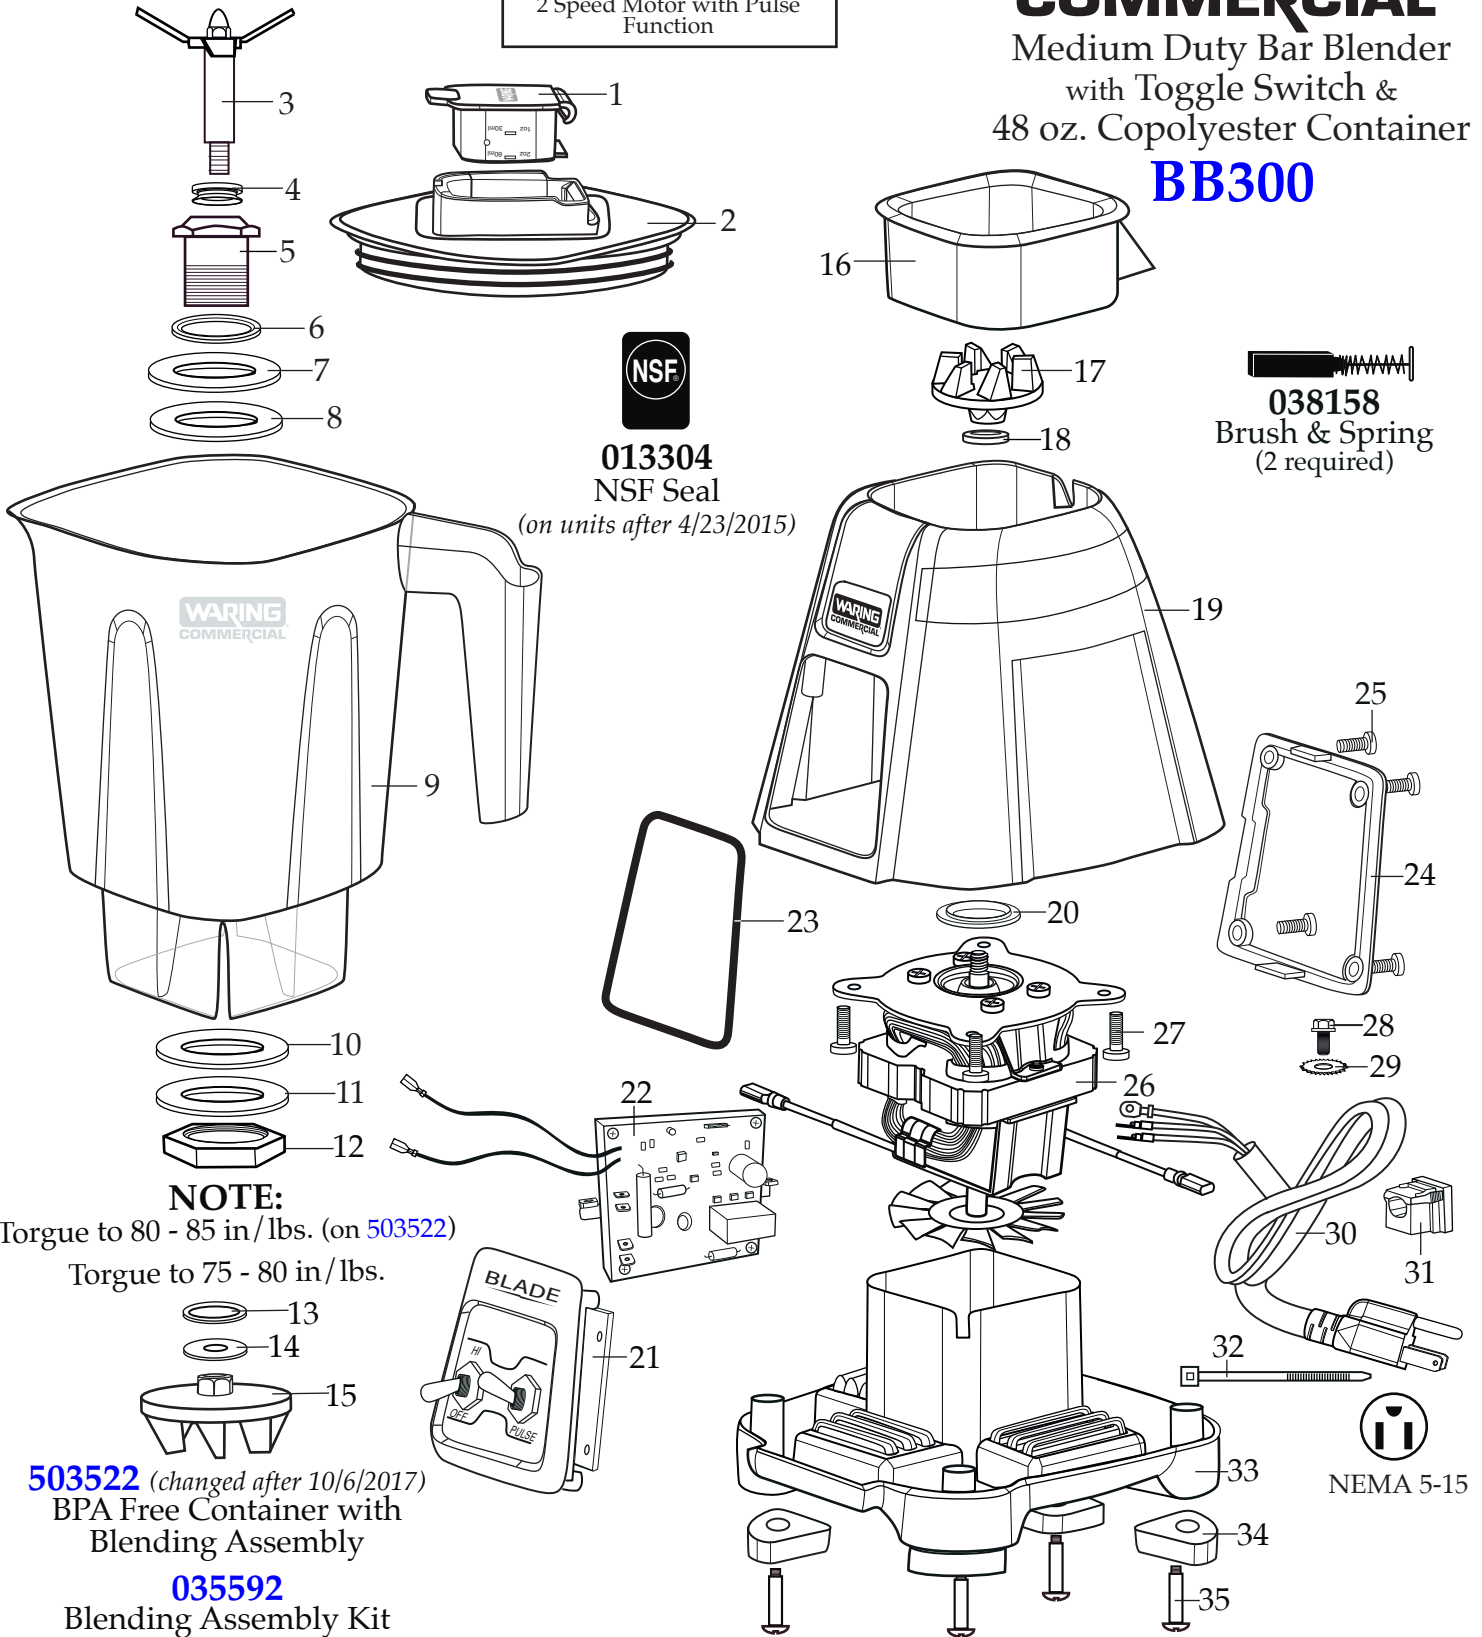

Unit Information

Limited 2 Year Warranty
1 HP - 60Hz - 6.8 Amps
2 Speed Motor with Pulse Function

WARING COMMERCIAL®

Medium Duty Bar Blender
with Toggle Switch &
48 oz. Copolyester Container

BB300

013304
NSF Seal

(on units after 4/23/2015)

038158
Brush & Spring
(2 required)

NOTE:
Torque to 80 - 85 in./lbs. (on 503522)
Torque to 75 - 80 in./lbs.

503522 (changed after 10/6/2017)
BPA Free Container with
Blending Assembly

035592
Blending Assembly Kit

503459 (use 503522)
BPA Free Container with
Blending Assembly

Date Code Location
YY|MM|DD
year|year|month|month|day|day