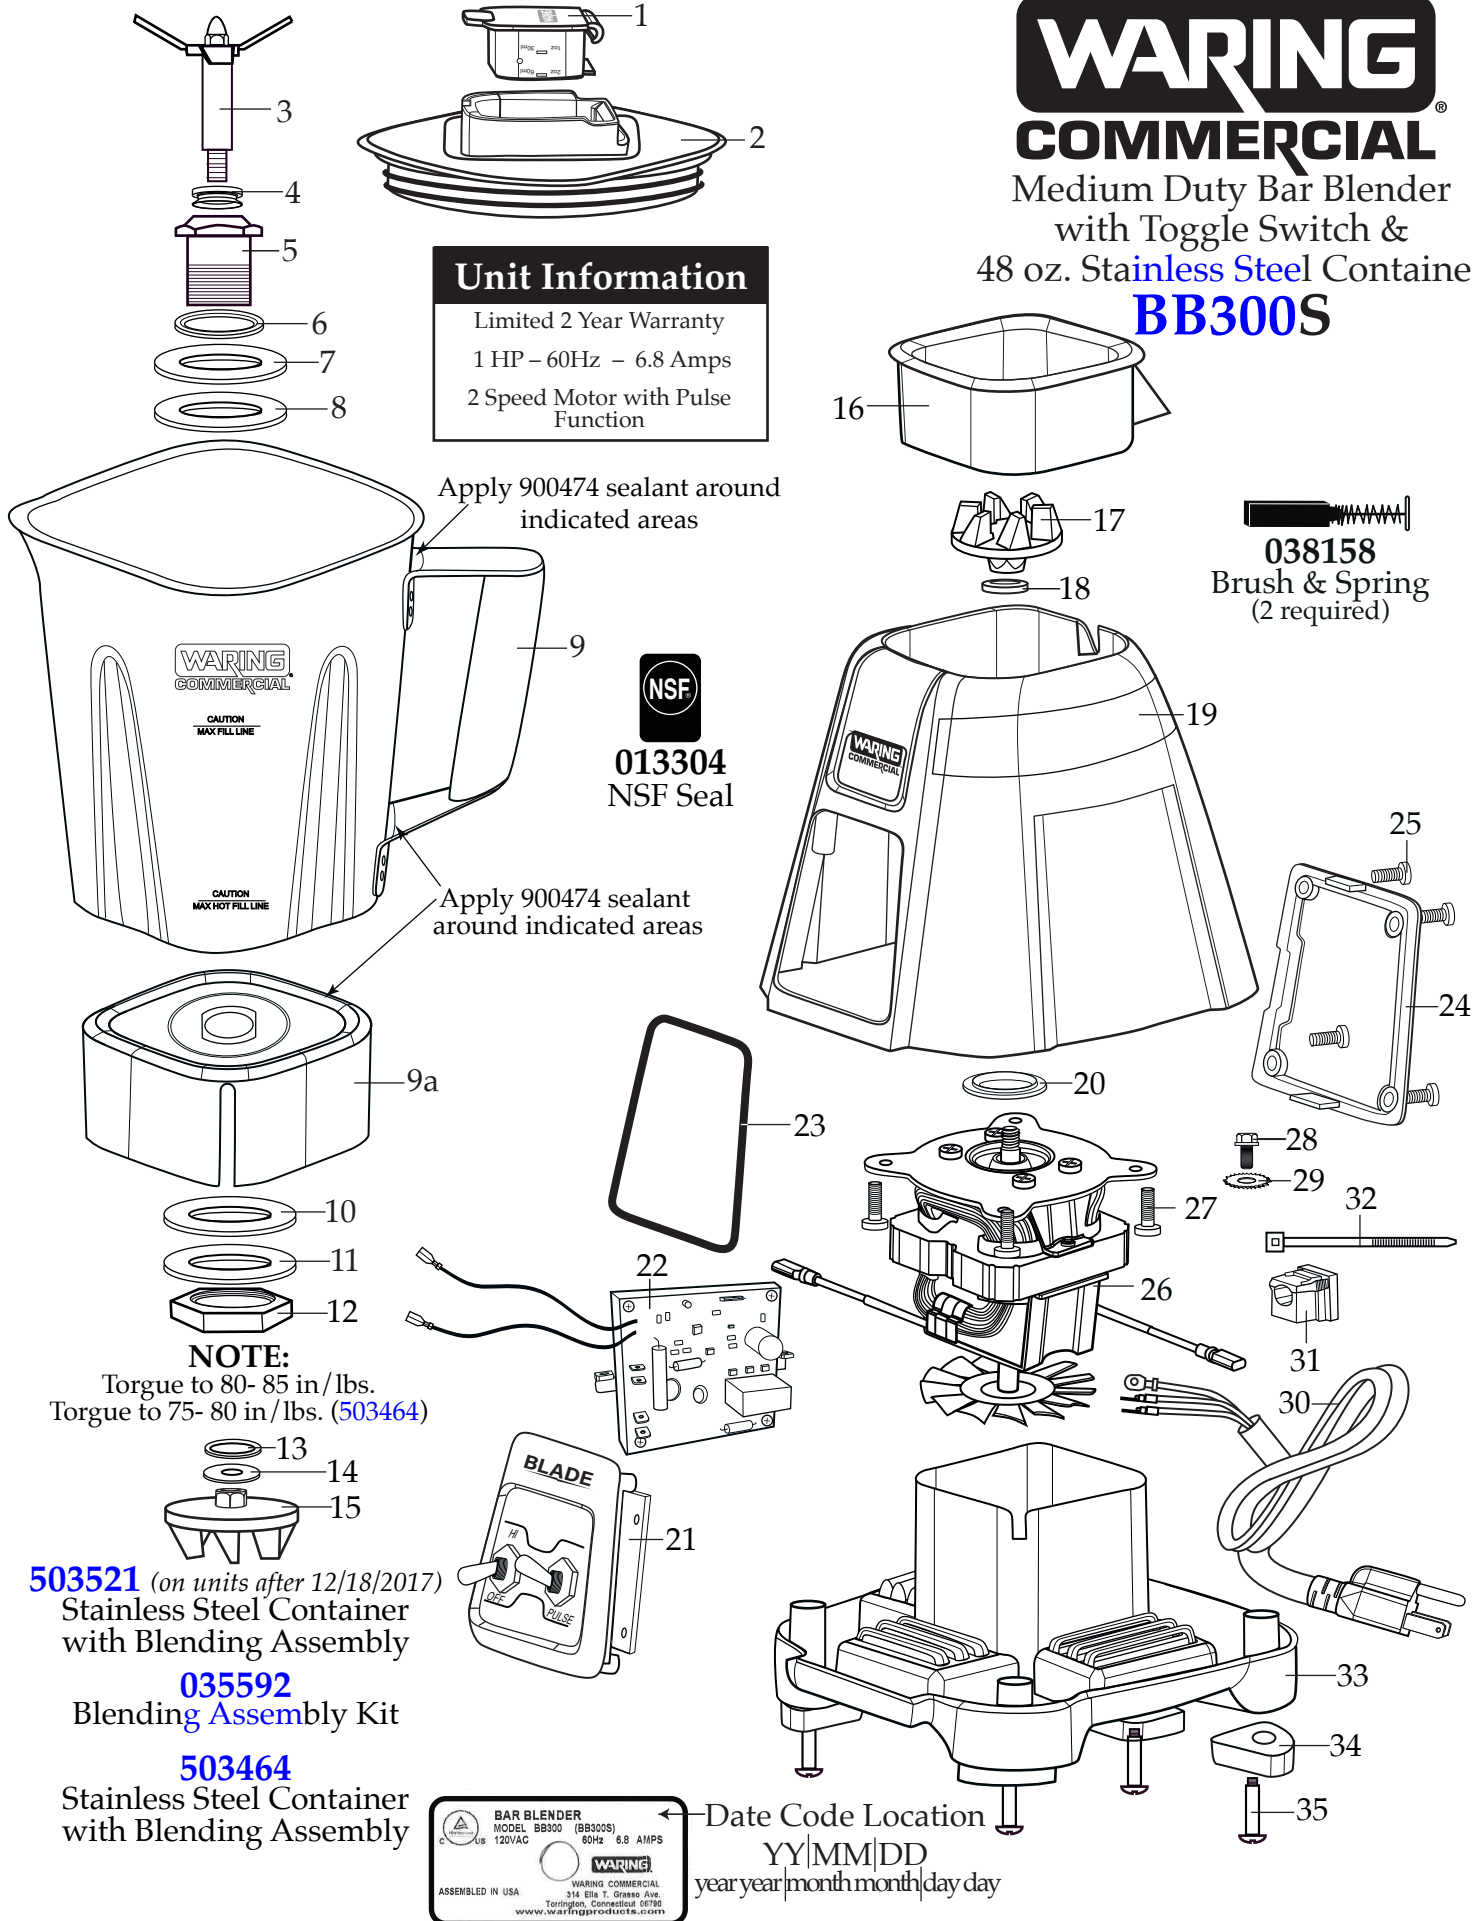

WARING COMMERCIAL

Medium Duty Bar Blender
with Toggle Switch &
48 oz. Stainless Steel Container
BB300S

Unit Information

Limited 2 Year Warranty
1 HP - 60Hz - 6.8 Amps
2 Speed Motor with Pulse
Function

038158
Brush & Spring
(2 required)

013304
NSF Seal

Apply 900474 sealant around indicated areas

Apply 900474 sealant around indicated areas

NOTE:
Torque to 80- 85 in/ lbs.
Torque to 75- 80 in/ lbs. (503464)

503521 (on units after 12/18/2017)
Stainless Steel Container
with Blending Assembly

035592
Blending Assembly Kit

503464
Stainless Steel Container
with Blending Assembly

← Date Code Location
YY|MM|DD
year|year|month|month|day|day