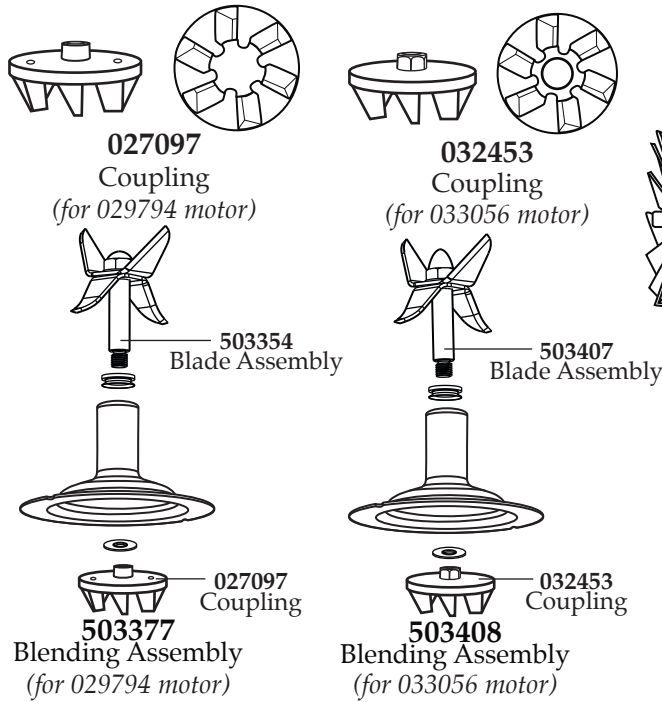

Illustration #	Part #	Description
1	026282-E	Cover Lid
2	026281-V	Jar Lid
3	026280-E	44 oz. Eastman Container (5 1/2 cups)
4	026284	Jar Seal
5	503408 503377	Blending Assembly <i>(on units after 3/8/2013)</i> Blending Assembly
6	026285	Jar Bottom
7	503407 503378	Blade Assembly <i>(on units after 3/8/2013)</i> Blade & Shaft Assembly
8	027716	V Seal
9	503358	Bearing Holder
10	030426	Nylon Washer
11	032453 027097	Coupling <i>(on units after 3/8/2013)</i> Coupling
12	026852-V	Jar Cover
13	026851	32 oz. Stainless Steel Container
14	032453 027097	Coupling <i>(on units after 3/8/2013)</i> Coupling
15	026413 003507	Cap Washer <i>(on units after 6/22/2006)</i> Washer
16	028212	Top Housing
17	026266	Control Module Panel
18	026267	Screw (4 required)
19	026269	Upper Motor Mount
20	026841	Rubber Bushing (4 required)
21	026690	Eyelet (4 required)
22	026716	Screw (4 required)
23	033056 029794	ECM Motor <i>(on units after 3/8/2013)</i> ECM Motor
24	013731	Cable Tie
25	502835 502923	Cord Set <i>(on units after 2/21/2005)</i> Cord Set
26	013680	Strain Relief
27	027278 002436	Ground Screw <i>(on units after 6/22/2006)</i> Ground Screw

Illustration #	Part #	Description
28	002943	Lock Washer <i>(on units before 6/22/2006 2 required)</i>
29	028580-x	Bottom Housing <i>(on units after 11/2/2007)</i>
	026464	Bottom Housing <i>(on units after 10/5/2004)</i>
	027063	Bottom Housing (with hole for reset switch)
	502919	Bottom Housing with Reset Switch Assembly
30	026276	Screw (4 required)
31	026278	Suction Cup Foot (4 required)