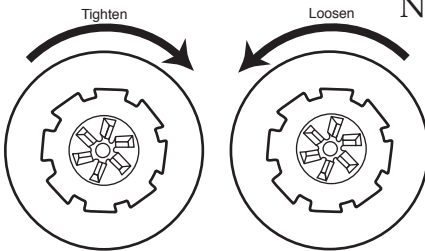

NOTE: *marked for deletion*

3 Part Changes
Starting With **Unit Date Code 130308**

That Can **NOT** be
Interchanged With Previous
Unit Date Codes

Blade Assembly - Coupling - Motor

Unit Date Code

SAMPLE Data Decal

503408
Blending Assembly
(on units after 3/8/2013)

027618
Name Plate Label

Jar Upside Down with Jar Bottom Facing You

032261
Brush & Spring
(2 required)

013304
NSF Seal

Unit Information

Limited 2 Year Warranty
60Hz - 5 Amps
3/4 HP Motor
Hamilton Beach 901, 908 & 909
Jars Can Be Used On This Unit