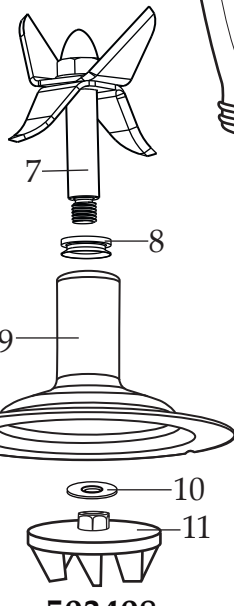

NOTE: *marked for deletion*

3 Part Changes
Starting With **Unit Date Code 130308**

That Can **NOT** be
Interchanged With Previous
Unit Date Codes

Blade Assembly - Coupling - Motor

Unit Date Code

SAMPLE Data Decal

503408
Blending Assembly
(on units after 3/8/2013)

027618
Name Plate Label

Jar Upside Down with Jar Bottom Facing You

032261
Brush & Spring
(2 required)

013304
NSF Seal

Unit Information

Limited 2 Year Warranty
60Hz - 5 Amps
3/4 HP Motor
Hamilton Beach 901, 908 & 909
Jars Can Be Used On This Unit