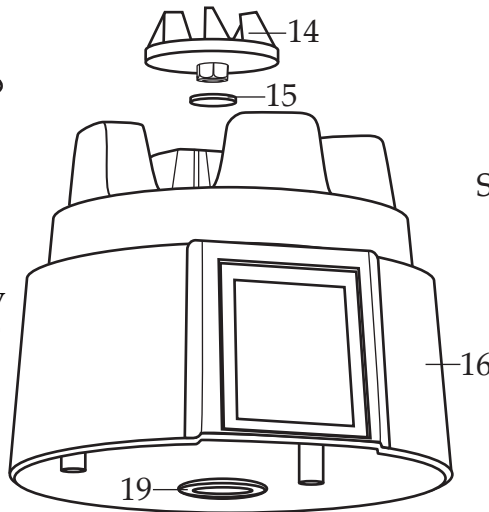

503408
Blending Assembly
(on units after 3/8/2013)

027618
Name Plate Label

Jar Upside Down with Jar Bottom Facing You

032261
Brush & Spring
(2 required)

013304
NSF Seal

Unit Information

Limited 2 Year Warranty
60Hz - 5 Amps
3/4 HP Motor
Hamilton Beach 901, 908 & 909
Jars Can Be Used On This Unit