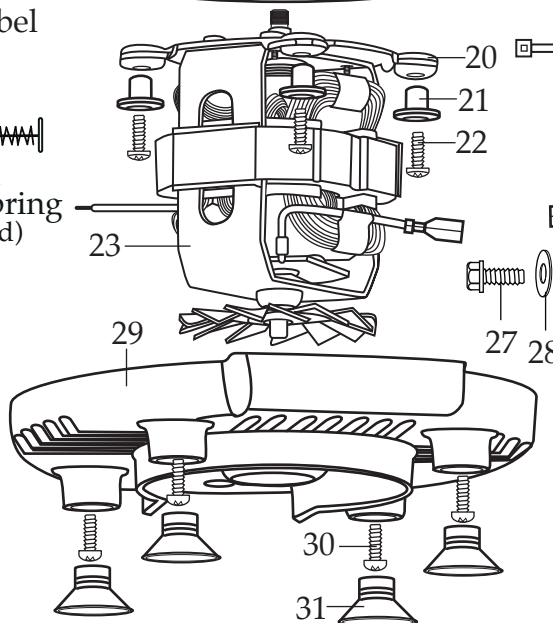

503408
Blending Assembly
(on units after 3/8/2013)

027618
Name Plate Label

Jar Upside Down with Jar Bottom Facing You

032261
Brush & Spring
(2 required)

013304
NSF Seal

Unit Information

Limited 2 Year Warranty
60Hz - 5 Amps
3/4 HP Motor
Hamilton Beach 901, 908 & 909
Jars Can Be Used On This Unit

Illustration #	Part #	Description
1	026282-E	Cover Lid
2	026281-V	Jar Lid
3	026280-E	44 oz. Eastman Container (5 1/2 cups)
4	026284	Jar Seal
5	503408 503377	Blending Assembly <i>(on units after 3/8/2013)</i> Blending Assembly
6	026285	Jar Bottom
7	503407 503378	Blade Assembly <i>(on units after 3/8/2013)</i> Blade & Shaft Assembly
8	027716	V Seal
9	503358	Bearing Holder
10	030426	Nylon Washer
11	032453 027097	Coupling <i>(on units after 3/8/2013)</i> Coupling
12	026852-V	Jar Cover
13	026851	32 oz. Stainless Steel Container
14	032453 027097	Coupling <i>(on units after 3/8/2013)</i> Coupling
15	026413 003507	Cap Washer <i>(on units after 6/22/2006)</i> Washer
16	028212	Top Housing
17	026266	Control Module Panel
18	026267	Screw (4 required)
19	026269	Upper Motor Mount
20	026841	Rubber Bushing (4 required)
21	026690	Eyelet (4 required)
22	026716	Screw (4 required)
23	033056 029794	ECM Motor <i>(on units after 3/8/2013)</i> ECM Motor
24	013731	Cable Tie
25	502835 502923	Cord Set <i>(on units after 2/21/2005)</i> Cord Set
26	013680	Strain Relief
27	027278 002436	Ground Screw <i>(on units after 6/22/2006)</i> Ground Screw

Illustration #	Part #	Description
28	002943	Lock Washer <i>(on units before 6/22/2006 2 required)</i>
29	028580-x	Bottom Housing <i>(on units after 11/2/2007)</i>
	026464	Bottom Housing <i>(on units after 10/5/2004)</i>
	027063	Bottom Housing (with hole for reset switch)
	502919	Bottom Housing with Reset Switch Assembly
30	026276	Screw (4 required)
31	026278	Suction Cup Foot (4 required)