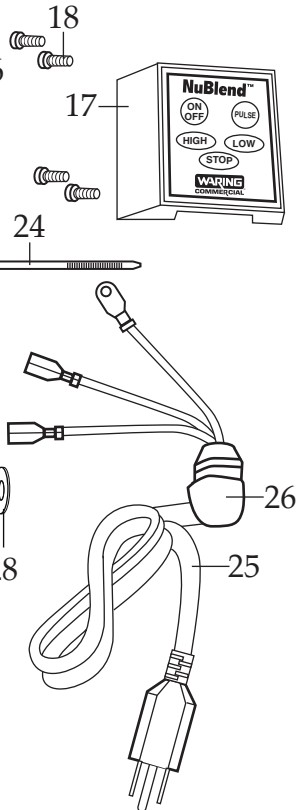

NOTE: *marked for deletion*

3 Part Changes
Starting With **Unit Date Code 130308**

That Can **NOT** be
Interchanged With Previous
Unit Date Codes

Blade Assembly - Coupling - Motor

Unit Date Code

SAMPLE Data Decal

503408
Blending Assembly
(on units after 3/8/2013)

027618
Name Plate Label

Jar Upside Down with Jar Bottom Facing You

032261
Brush & Spring
(2 required)

013304
NSF Seal

Unit Information

Limited 2 Year Warranty
60Hz - 5 Amps
3/4 HP Motor
Hamilton Beach 901, 908 & 909
Jars Can Be Used On This Unit

Illustration #	Part #	Description
1	026282-E	Cover Lid
2	026281-V	Jar Lid
3	026280-E	44 oz. Eastman Container (5 1/2 cups)
4	026284	Jar Seal
5	503408 503377	Blending Assembly <i>(on units after 3/8/2013)</i> Blending Assembly
6	026285	Jar Bottom
7	503407 503378	Blade Assembly <i>(on units after 3/8/2013)</i> Blade & Shaft Assembly
8	027716	V Seal
9	503358	Bearing Holder
10	030426	Nylon Washer
11	032453 027097	Coupling <i>(on units after 3/8/2013)</i> Coupling
12	026852-V	Jar Cover
13	026851	32 oz. Stainless Steel Container
14	032453 027097	Coupling <i>(on units after 3/8/2013)</i> Coupling
15	026413 003507	Cap Washer <i>(on units after 6/22/2006)</i> Washer
16	028212	Top Housing
17	026266	Control Module Panel
18	026267	Screw (4 required)
19	026269	Upper Motor Mount
20	026841	Rubber Bushing (4 required)
21	026690	Eyelet (4 required)
22	026716	Screw (4 required)
23	033056 029794	ECM Motor <i>(on units after 3/8/2013)</i> ECM Motor
24	013731	Cable Tie
25	502835 502923	Cord Set <i>(on units after 2/21/2005)</i> Cord Set
26	013680	Strain Relief
27	027278 002436	Ground Screw <i>(on units after 6/22/2006)</i> Ground Screw