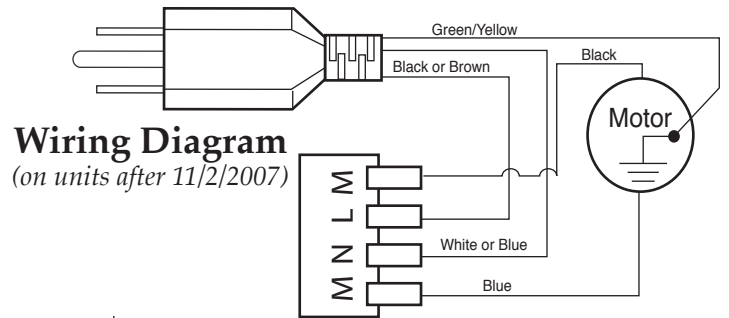

Catalog#

Model

Waring Factory Service Center
314 Ella T. Grasso Ave.
Torrington, CT 06790
Tele. 1-800-269-6640
Fax 860-496-9017
www.waringcommercialproducts.com

BB185	BB185P <i>(on units after 2/15/2010)</i>	BB185 MT (Type 25) <i>(on units after 10/5/2004)</i>
	BB185T <i>(on units after 8/25/2003)</i>	BB185
BB185S	BB185S <i>(on units after 2/15/2010)</i>	BB185S MT (Type 25) <i>(on units after 10/5/2004)</i>
NDG185	BB185P <i>(on units after 2/15/2010)</i>	BB185 MT (Type 25) <i>(on units after 10/5/2004)</i>

Illustration #	Part #	Description
28	002943	Lock Washer <i>(on units before 6/22/2006 2 required)</i>
29	028580-x	Bottom Housing <i>(on units after 11/2/2007)</i>
	026464	Bottom Housing <i>(on units after 10/5/2004)</i>
	027063	Bottom Housing (with hole for reset switch)
	502919	Bottom Housing with Reset Switch Assembly
30	026276	Screw (4 required)
31	026278	Suction Cup Foot (4 required)