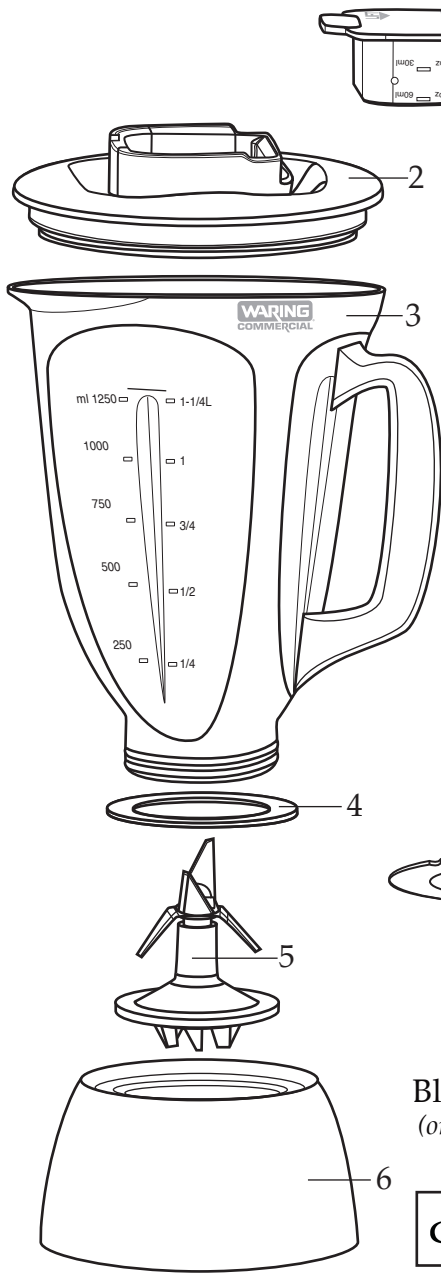

NOTE: *marked for deletion*

3 Part Changes
Starting With **Unit Date Code 130308**

That Can **NOT** be
Interchanged With Previous
Unit Date Codes

Blade Assembly - Coupling - Motor

Unit Date Code

SAMPLE Data Decal

503408
Blending Assembly
(on units after 3/8/2013)

027618
Name Plate Label

Jar Upside Down with Jar Bottom Facing You

032261
Brush & Spring
(2 required)

013304
NSF Seal

Unit Information

Limited 2 Year Warranty
60Hz - 5 Amps
3/4 HP Motor
Hamilton Beach 901, 908 & 909
Jars Can Be Used On This Unit

Illustration #	Part #	Description
1	026282-E	Cover Lid
2	026281-V	Jar Lid
3	026280-E	44 oz. Eastman Container (5 1/2 cups)
4	026284	Jar Seal
5	503408 503377	Blending Assembly <i>(on units after 3/8/2013)</i> Blending Assembly
6	026285	Jar Bottom
7	503407 503378	Blade Assembly <i>(on units after 3/8/2013)</i> Blade & Shaft Assembly
8	027716	V Seal
9	503358	Bearing Holder
10	030426	Nylon Washer
11	032453 027097	Coupling <i>(on units after 3/8/2013)</i> Coupling
12	026852-V	Jar Cover
13	026851	32 oz. Stainless Steel Container
14	032453 027097	Coupling <i>(on units after 3/8/2013)</i> Coupling
15	026413 003507	Cap Washer <i>(on units after 6/22/2006)</i> Washer
16	028212	Top Housing
17	026266	Control Module Panel
18	026267	Screw (4 required)
19	026269	Upper Motor Mount
20	026841	Rubber Bushing (4 required)
21	026690	Eyelet (4 required)
22	026716	Screw (4 required)
23	033056 029794	ECM Motor <i>(on units after 3/8/2013)</i> ECM Motor
24	013731	Cable Tie
25	502835 502923	Cord Set <i>(on units after 2/21/2005)</i> Cord Set
26	013680	Strain Relief
27	027278 002436	Ground Screw <i>(on units after 6/22/2006)</i> Ground Screw