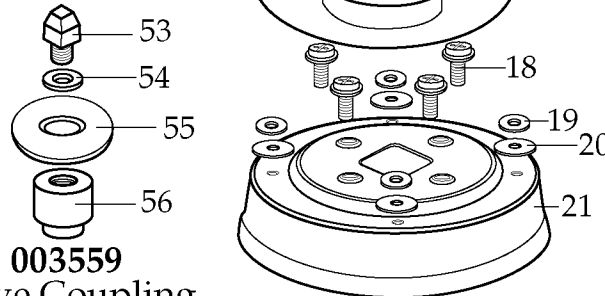

003559
Drive Coupling
(parts that can be purchased separately)