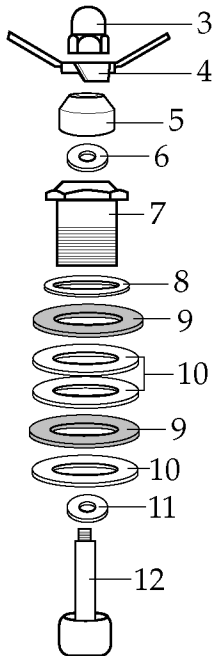

**004315**  
2 Piece Lid

**003559**  
Drive Coupling  
*(parts that can be purchased separately)*

**003548**  
Blending Assy.

**500204**  
Container  
with Blending Assy.

**INLET**  
011883  
Inlet Tag

**OUTLET**  
011892  
Outlet Tag

<b>Illustration #</b>	<b>Part #</b>	<b>Description</b>
1	003146	Center Lid
2	003574	Outer Lid /vinyl
3	003504	Cap Nut
4	003540	Blade
5	003503	Bearing Cap
6	003508	Washer /fairprene
7	010012	Bearing Holder
8	009724	Washer /nylon
9	003537	Washer /stainless steel
10	003509	Washer /neoprene (rubber)
11	003510	Washer /bakelite
12	003500	Drive Shaft
13	009780	Hex Nut
14	003573	Glass Jar /40 oz. (5 cups)
15	003498	Jar Pad 4 Req.'d
16	003559	Coupling Assy.
17	018996	Jar Holder
18	017239	Sems 4 Req.'d ( <i>current production &amp; 2nd generation</i> )
	003578	Sems 4 Req.'d ( <i>older units</i> )
19	003538	Washer /fiber 4 Req.'d
20	012752	Seal 4 Req.'d
21	500180	Motor Bracket
22	026407	Base /coated
23	012265	Tube Fitting 2 Req.'d
24	004681	Name Plate
24A	002910	Screw 2 Req.'d
25	015098	Ring Nut ( <i>current production &amp; 2nd generation</i> )
	014603	Locking Ring ( <i>older units</i> )
26	015867	Switch Knob
27	015898	Rotary Switch
28	003262	Rectifier (diode)
29	008457	Switch Insulator

**Illustration #**

**Part #**

**Description**

56	003558	Coupling
57	005176	Screw 2 Req.'d
58	012369	Keyp Nut 2 Req.'d
59	010954	Screw 2 Req.'d
60	007847	Thermostat
61	003555	Brush & Spring 2 Req.'d
62	003526	Washer 4 - 7 Req.'d
63	501423	End Bell Assy.
64	500968	Field
65	003553	Top End Bell
66	016010	Armature