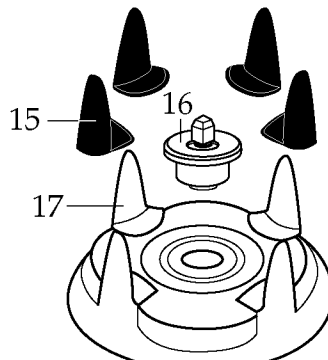

003559
Drive Coupling
(parts that can be purchased separately)