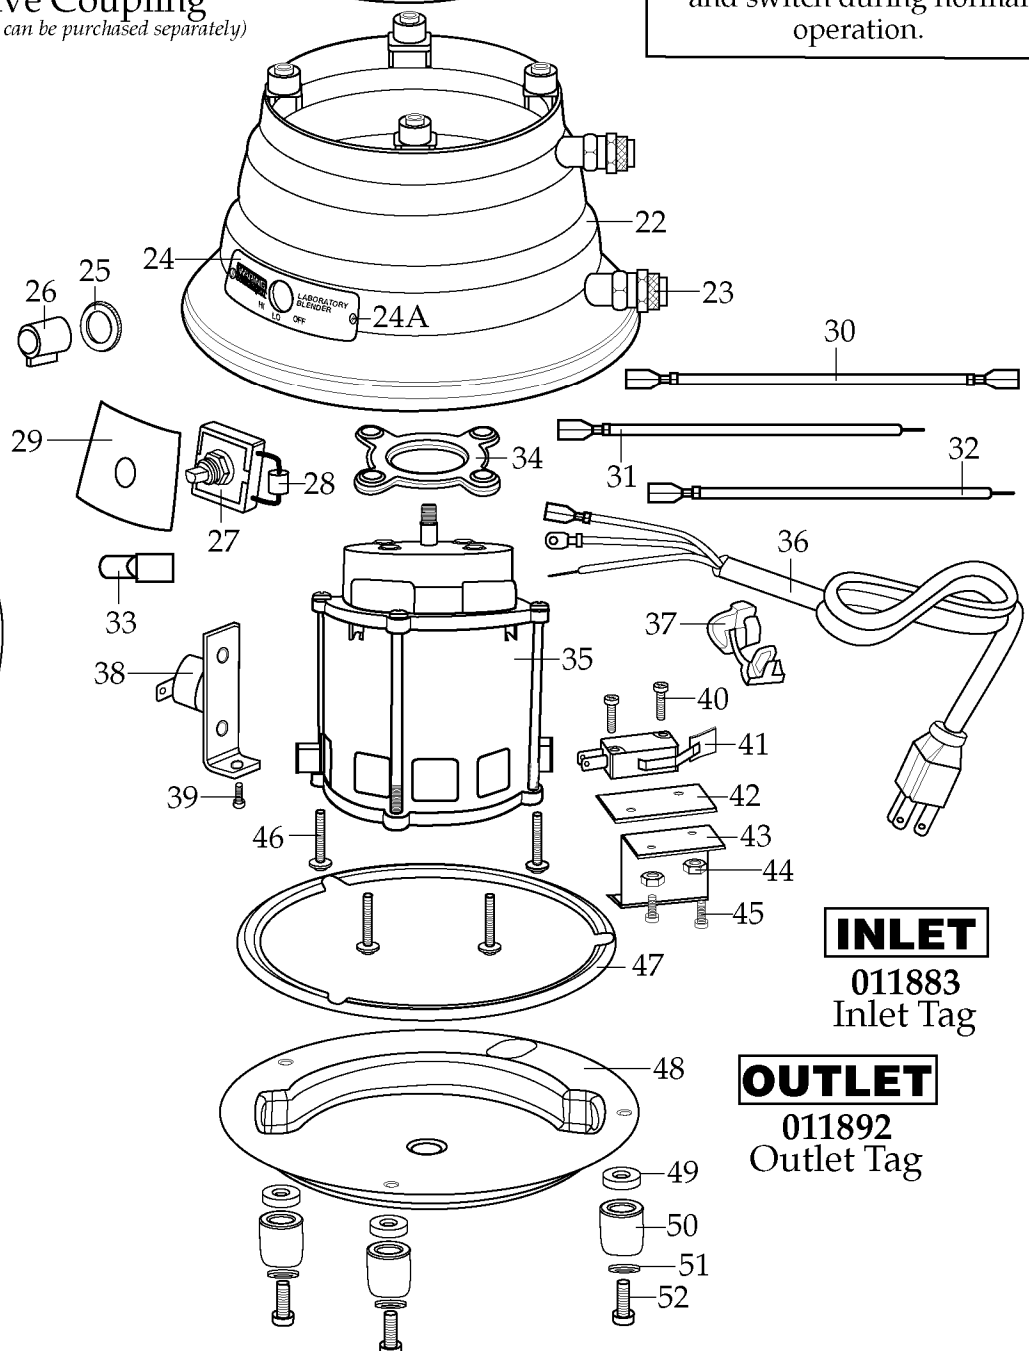

**004315**  
2 Piece Lid

**003559**  
Drive Coupling  
*(parts that can be purchased separately)*

**003548**  
Blending Assy.

**500204**  
Container  
with Blending Assy.

**INLET**  
011883  
Inlet Tag

**OUTLET**  
011892  
Outlet Tag

<b>Illustration #</b>	<b>Part #</b>	<b>Description</b>
1	003146	Center Lid
2	003574	Outer Lid /vinyl
3	003504	Cap Nut
4	003540	Blade
5	003503	Bearing Cap
6	003508	Washer /fairprene
7	010012	Bearing Holder
8	009724	Washer /nylon
9	003537	Washer /stainless steel
10	003509	Washer /neoprene (rubber)
11	003510	Washer /bakelite
12	003500	Drive Shaft
13	009780	Hex Nut
14	003573	Glass Jar /40 oz. (5 cups)
15	003498	Jar Pad 4 Req.'d
16	003559	Coupling Assy.
17	018996	Jar Holder
18	017239	Sems 4 Req.'d ( <i>current production &amp; 2nd generation</i> )
	003578	Sems 4 Req.'d ( <i>older units</i> )
19	003538	Washer /fiber 4 Req.'d
20	012752	Seal 4 Req.'d
21	500180	Motor Bracket
22	026407	Base /coated
23	012265	Tube Fitting 2 Req.'d
24	004681	Name Plate
24A	002910	Screw 2 Req.'d
25	015098	Ring Nut ( <i>current production &amp; 2nd generation</i> )
	014603	Locking Ring ( <i>older units</i> )
26	015867	Switch Knob
27	015898	Rotary Switch
28	003262	Rectifier (diode)
29	008457	Switch Insulator

**Illustration #**

**Part #**

**Description**

56	003558	Coupling
57	005176	Screw 2 Req.'d
58	012369	Keyp Nut 2 Req.'d
59	010954	Screw 2 Req.'d
60	007847	Thermostat
61	003555	Brush & Spring 2 Req.'d
62	003526	Washer 4 - 7 Req.'d
63	501423	End Bell Assy.
64	500968	Field
65	003553	Top End Bell
66	016010	Armature