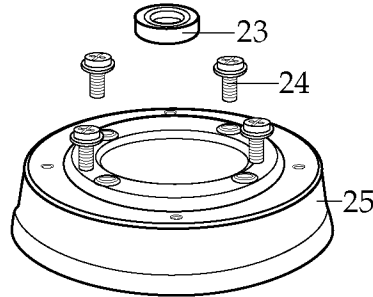

WARING COMMERCIAL

7011GC

CSA Unit Glass Container

7011SC

CSA Unit S.S. Container