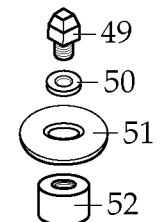

002518
Drive Coupling
(parts that can be purchased separately)