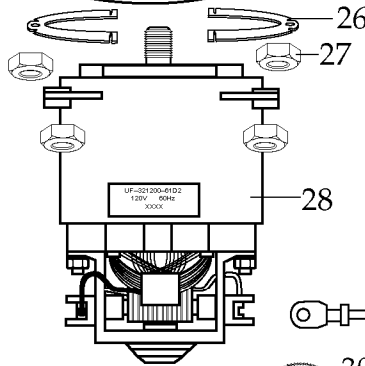

500339
S.S. Container
with Blending Assy.