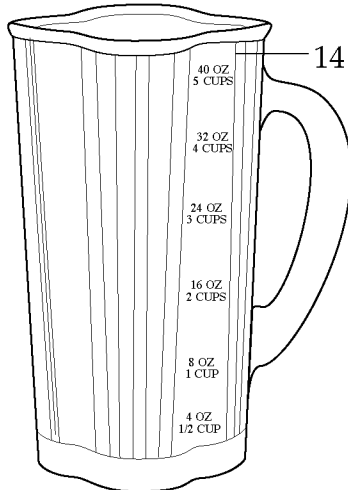

## 7011SC

CSA Unit S.S. Container

**004315**  
2 Piece Lid  
for Glass Container

**014573**  
Name Plate

**500665**  
2 Piece Lid  
for S.S. Container

**500339**  
S.S. Container  
with Blending Assy.

**500778**  
Blending Assy.  
(same as glass container)