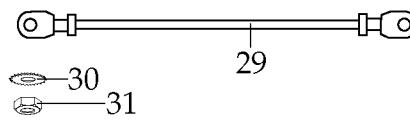

002518
Drive Coupling
(parts that can be purchased separately)