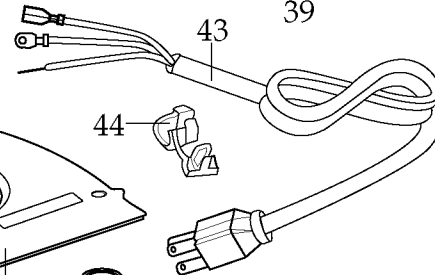

002518
Drive Coupling
(parts that can be purchased separately)