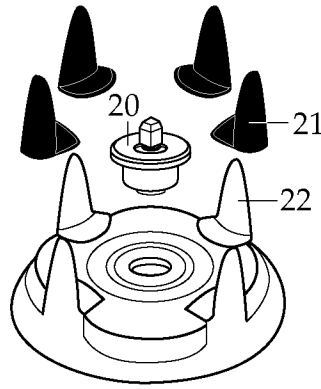

WARING COMMERCIAL

7011GC

CSA Unit Glass Container

7011SC

CSA Unit S.S. Container