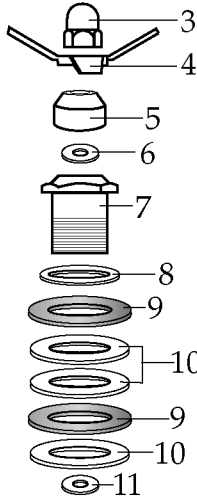

WARING COMMERCIAL

7011GC

CSA Unit Glass Container

7011SC

CSA Unit S.S. Container