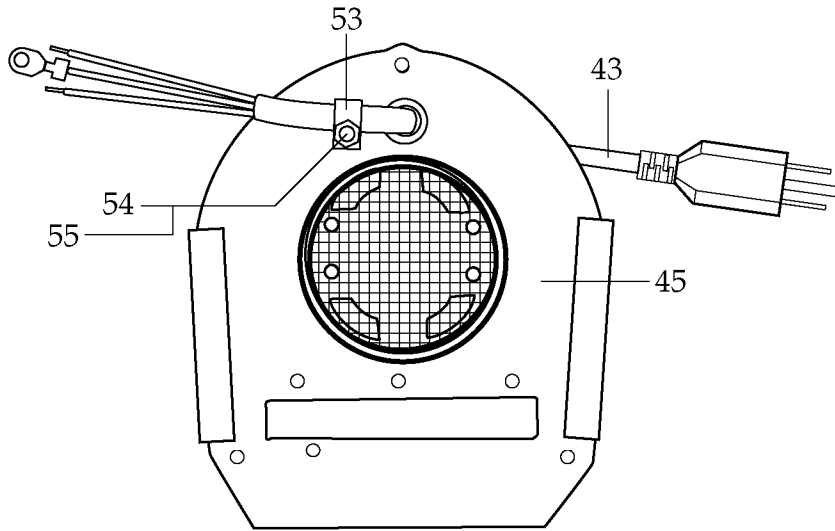

Catalog
7011GC
7011SC

Model
33BL73 or Same as Catalog
33BL73 or Same as Catalog

Waring Factory Service Center
314 Ella T. Grasso Ave.
Torrington, CT 06790
Tele. 1-800-269-6640
Fax 860-496-9017
www.waringproducts.com

Illustration #	Part #	Description
52	002882	Rubber Coupling
53	014553	Cable Clamp
54	007558	Screw
55	012369	Keyp Nut

502695
Bottom Plate Assy. (older units)