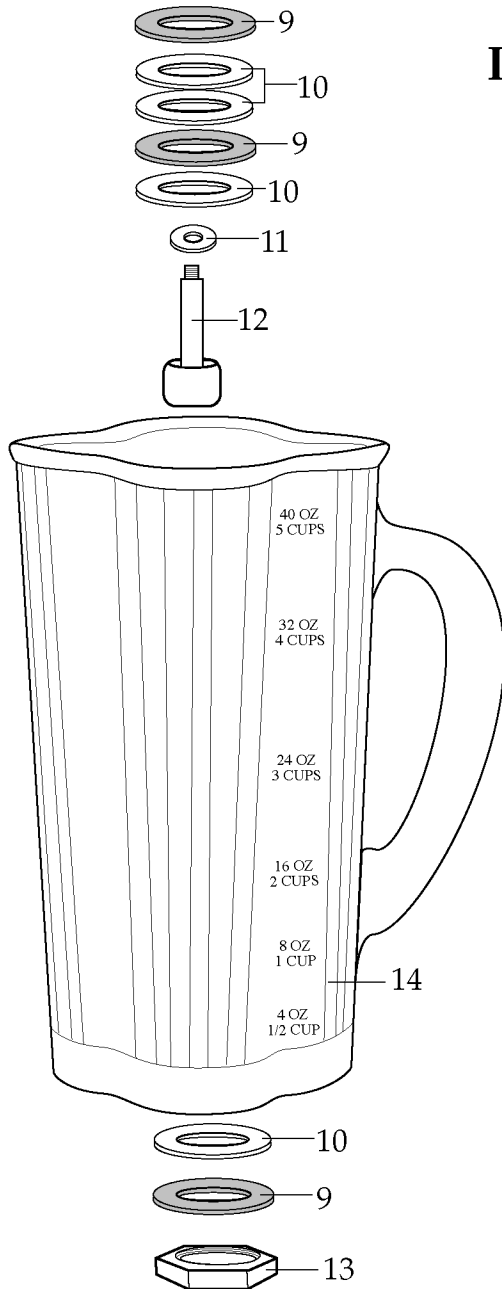

**500204**

Glass Jar with Blending Assy.

**004315**  
2 Piece Lid  
for Glass Container

**003548**  
Blending Assy.

**500204**  
Container  
with Blending Assy.

Illustration#	Part#	Description
1	003146	Center Lid
2	003574	Outer Lid
3	003504	Cap Nut
4	003540	Blade
5	003503	Bearing Cap
6	003508	Washer
7	010012	Bearing Holder
8	009724	Washer /nylon
9	003737	Washer /stainless steel
10	003509	Washer /neoprene
11	003510	Washer /linen-phen.
12	003500	Shaft
13	009780	Hex Nut /left handed
14	003573	Glass Jar 40 oz.