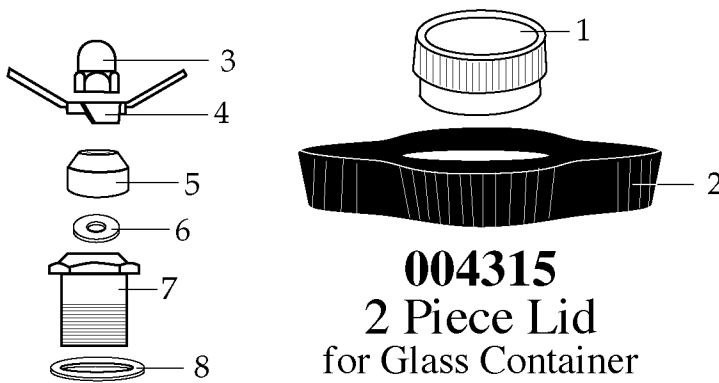

**500204**

Glass Jar with Blending Assy.

**004315**  
2 Piece Lid  
for Glass Container

**003548**  
Blending Assy.

**500204**  
Container  
with Blending Assy.

Illustration#	Part#	Description
1	003146	Center Lid
2	003574	Outer Lid
3	003504	Cap Nut
4	003540	Blade
5	003503	Bearing Cap
6	003508	Washer
7	010012	Bearing Holder
8	009724	Washer /nylon
9	003737	Washer /stainless steel
10	003509	Washer /neoprene
11	003510	Washer /linen-phen.
12	003500	Shaft
13	009780	Hex Nut /left handed
14	003573	Glass Jar 40 oz.