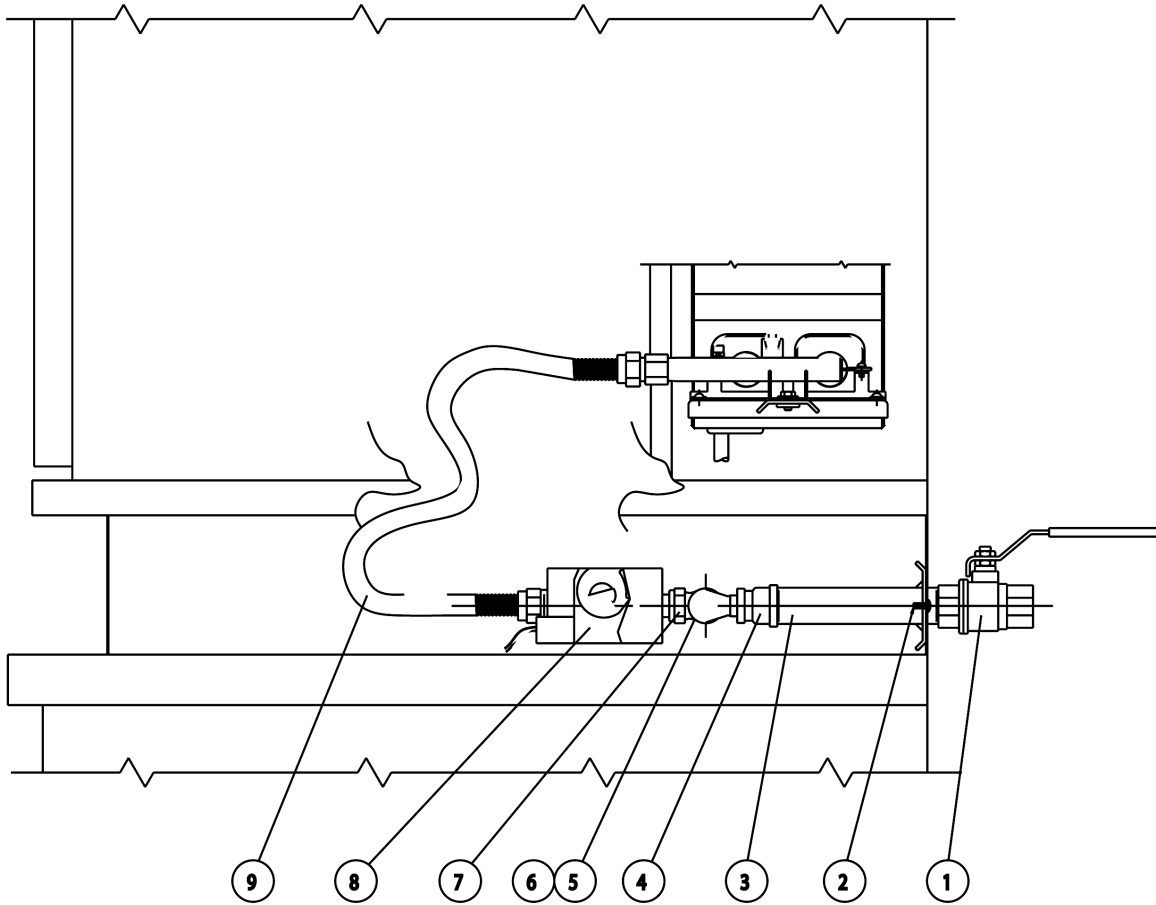

VSX5G BURNER SYSTEM

5196AR0

ILLUS.	PART NO.	NAME OF PART	AMOUNT
			VSX5G
1	00-840522	Ball Valve 3/4"	1
2	00-854337	Screw, #10 - 32 x 12	2
3	00-854338	Gas Supply Pipe Assembly	1
4	00-851526	Reducing Coupling	1
5	00-854339	90 Degree Street Elbow	1
6	00-851782	Close Nipple 1/2"	1
7	00-842904	Union Elbow 1/2"	1
**8	00-853401-00001	Combination Gas Control - Natural	1
	00-853401-00002	Combination Gas Control - Propane	1
9	00-853976	Flex Tube, 1/2" x 18	1

** Select As Required