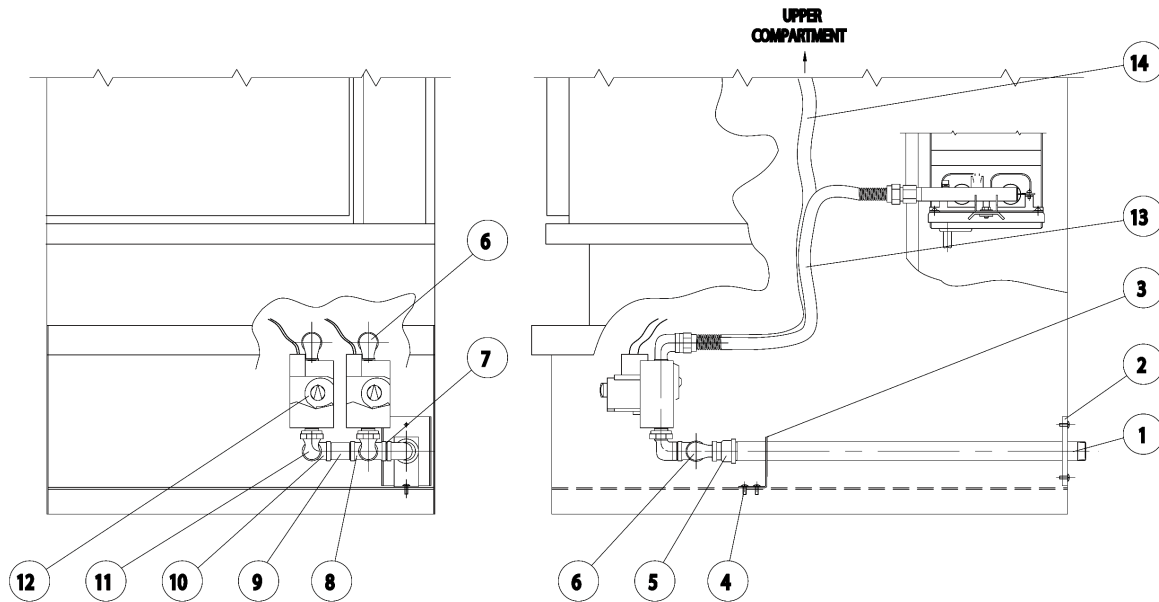

**VSX5G BURNER SYSTEM**

5196AR0

ILLUS.	PART NO.	NAME OF PART	AMOUNT
			<b>VSX5G</b>
1	00-840522	Ball Valve 3/4" .....	1
2	00-854337	Screw, #10 - 32 x 12 .....	2
3	00-854338	Gas Supply Pipe Assembly .....	1
4	00-851526	Reducing Coupling .....	1
5	00-854339	90 Degree Street Elbow .....	1
6	00-851782	Close Nipple 1/2" .....	1
7	00-842904	Union Elbow 1/2" .....	1
**8	00-853401-00001	Combination Gas Control - Natural .....	1
	00-853401-00002	Combination Gas Control - Propane .....	1
9	00-853976	Flex Tube, 1/2" x 18 .....	1

\*\* Select As Required

**VSX7G & VSX10G BURNER SYSTEM**

5194AR0

ILLUS.	PART NO.	NAME OF PART	AMOUNT	
			VSX7G	VSX10G
1	00-854340	Gas Supply Pipe Assembly .....	1	1
2	00-854337	Screw, #10 - 32 x 2 .....	2	2
3	00-855164	Bracket .....	1	
	00-854342	Bracket, VSX7G .....	1	
4	00-854343	Screw, 1/4" - 20 x 2 .....	2	2
5	00-851526	Reducing Coupling 3/4" x 1/2" .....	1	1
6	00-854339	90 Degree Street Elbow, 1/2" .....	3	3
7	00-851782	Close Nipple, 1/2" .....	3	3
8	00-854344	Tee, 1/2" x 1/2" x 1/2" .....	1	1
9	00-854345	Nipple, 1/2 x 2 .....	1	1
10	00-854346	90 Degree Elbow, 1/2" .....	1	1
11	00-842904	Union Elbow, 1/2" .....	2	2
**12	00-853401-00001	Combination Gas Control - Natural .....	2	2
	00-853401-00002	Combination Gas Control - Propane .....	2	2
13	00-853484	Flex Tube, 1/2" x 36" .....	1	1
14	00-853485	Flex Tube, 1/2" x 48" .....	1	1