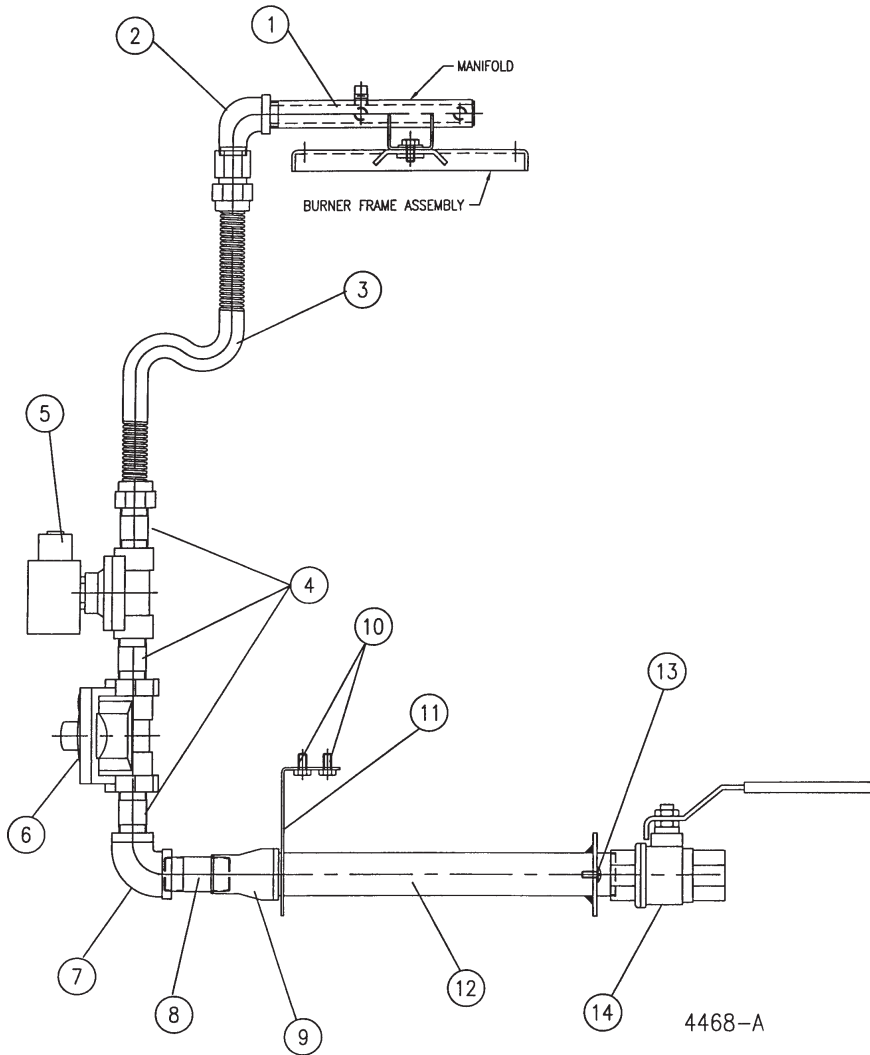

\*\* Select As Required

**VSX7G & VSX10G BURNER SYSTEM**

5194AR0

ILLUS.	PART NO.	NAME OF PART	AMOUNT	
			VSX7G	VSX10G
1	00-854340	Gas Supply Pipe Assembly .....	1	1
2	00-854337	Screw, #10 - 32 x 2 .....	2	2
3	00-855164	Bracket .....	1	
	00-854342	Bracket, VSX7G .....	1	
4	00-854343	Screw, 1/4" - 20 x 2 .....	2	2
5	00-851526	Reducing Coupling 3/4" x 1/2" .....	1	1
6	00-854339	90 Degree Street Elbow, 1/2" .....	3	3
7	00-851782	Close Nipple, 1/2" .....	3	3
8	00-854344	Tee, 1/2" x 1/2" x 1/2" .....	1	1
9	00-854345	Nipple, 1/2 x 2 .....	1	1
10	00-854346	90 Degree Elbow, 1/2" .....	1	1
11	00-842904	Union Elbow, 1/2" .....	2	2
**12	00-853401-00001	Combination Gas Control - Natural .....	2	2
	00-853401-00002	Combination Gas Control - Propane .....	2	2
13	00-853484	Flex Tube, 1/2" x 36" .....	1	1
14	00-853485	Flex Tube, 1/2" x 48" .....	1	1

\*\* Select As Required

**VSX5G GLOW COIL IGNITION BURNER SYSTEM**

ILLUS.	PART NO.	NAME OF PART	AMOUNT
			<b>VSX5G</b>
1	00-851052	Manifold .....	1
2	00-854339	St. Elbow .....	1
3	00-850152	Gas Flex Hose .....	1
4	00-851782	Close Nipple 1/2 .....	3
5	00-844367-00049	Solenoid Valve .....	1
**6	00-844367-00047	Gas Pressure Regulator - Natural .....	1
	00-844367-00048	Gas Pressure Regulator - Propane .....	1
7	00-854346	Elbow 1/2 .....	1
8	00-854345	Nipple 1/2 x 2 .....	1
9	00-851526	Red Coupling 1/2 x 3/4 .....	1
10	00-854343	Screw 1/4-20 x 1/2 .....	2
11	00-855165	Bracket .....	1
12	00-855166	Supply Pipe Assembly .....	1
13	00-854337	Screw 10-32 x 1/2 .....	2
14	00-840522	Ball Valve 3/4" .....	1