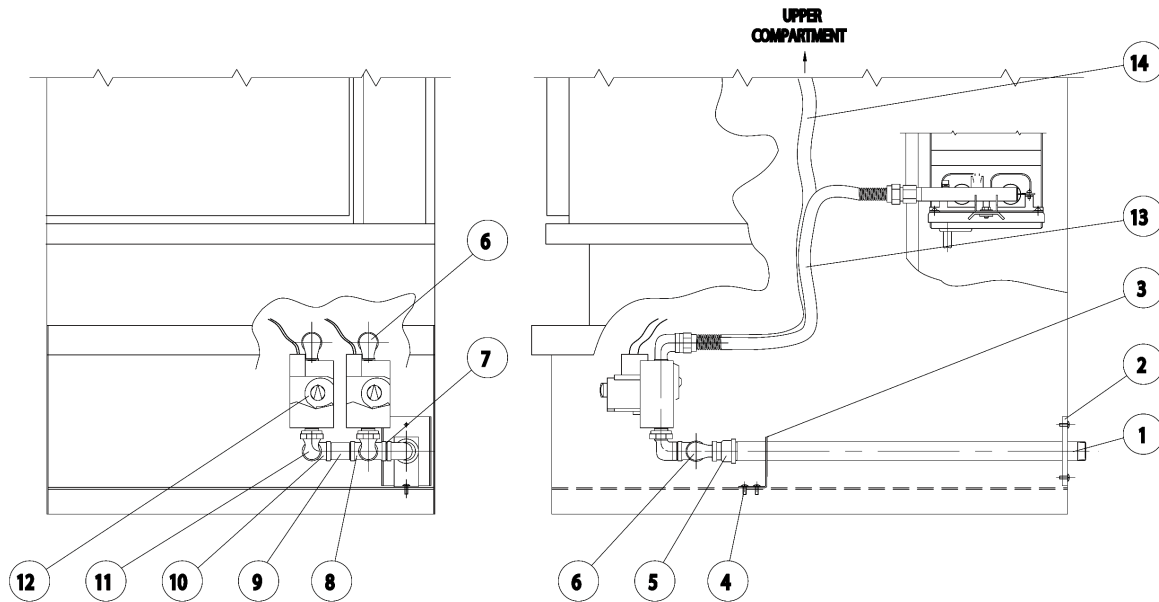

VSX5G BURNER SYSTEM

5196AR0

ILLUS.	PART NO.	NAME OF PART	AMOUNT
			VSX5G
1	00-840522	Ball Valve 3/4"	1
2	00-854337	Screw, #10 - 32 x 12	2
3	00-854338	Gas Supply Pipe Assembly	1
4	00-851526	Reducing Coupling	1
5	00-854339	90 Degree Street Elbow	1
6	00-851782	Close Nipple 1/2"	1
7	00-842904	Union Elbow 1/2"	1
**8	00-853401-00001	Combination Gas Control - Natural	1
	00-853401-00002	Combination Gas Control - Propane	1
9	00-853976	Flex Tube, 1/2" x 18	1

** Select As Required

VSX7G & VSX10G BURNER SYSTEM

5194AR0

ILLUS.	PART NO.	NAME OF PART	AMOUNT	
			VSX7G	VSX10G
PL- 5194AR0				
1	00-854340	Gas Supply Pipe Assembly	1	1
2	00-854337	Screw, #10 - 32 x 2	2	2
3	00-855164	Bracket	1	
	00-854342	Bracket, VSX7G		1
4	00-854343	Screw, 1/4" - 20 x 2	2	2
5	00-851526	Reducing Coupling 3/4" x 1/2"	1	1
6	00-854339	90 Degree Street Elbow, 1/2"	3	3
7	00-851782	Close Nipple, 1/2"	3	3
8	00-854344	Tee, 1/2" x 1/2" x 1/2"	1	1
9	00-854345	Nipple, 1/2 x 2	1	1
10	00-854346	90 Degree Elbow, 1/2"	1	1
11	00-842904	Union Elbow, 1/2"	2	2
**12	00-853401-00001	Combination Gas Control - Natural	2	2
	00-853401-00002	Combination Gas Control - Propane	2	2
13	00-853484	Flex Tube, 1/2" x 36"	1	1
14	00-853485	Flex Tube, 1/2" x 48"	1	1