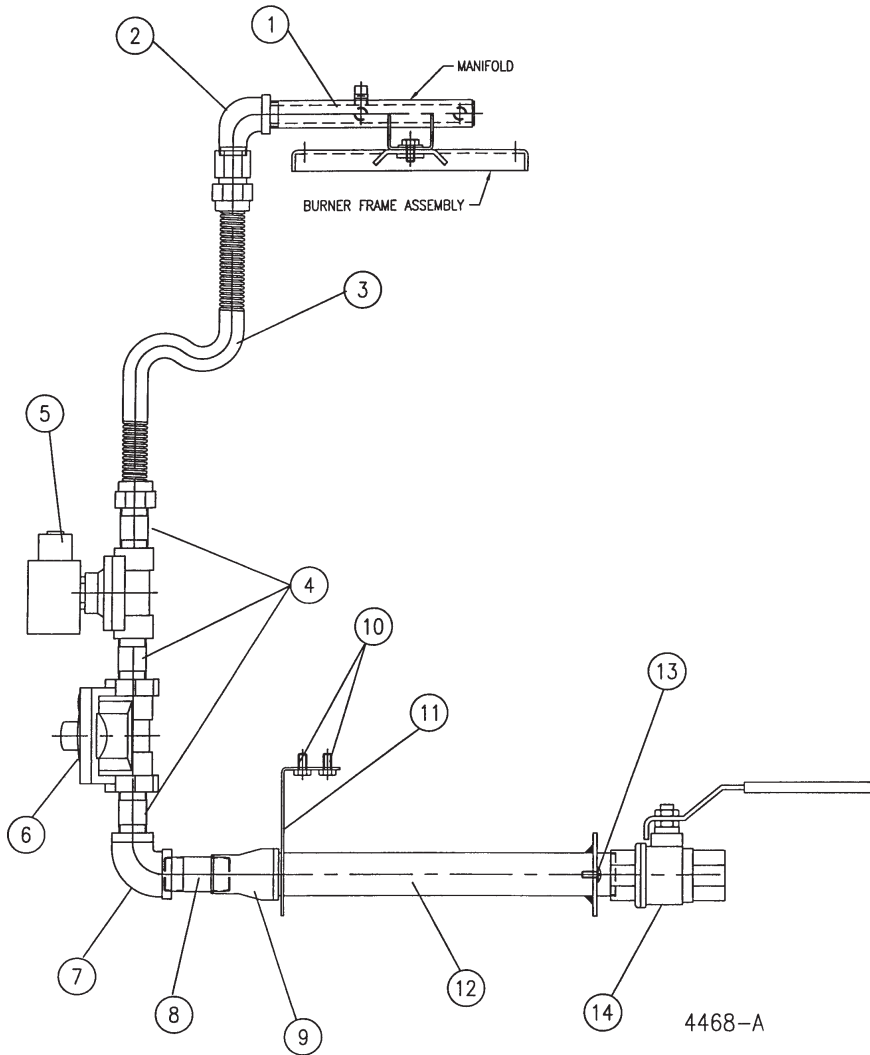

BURNER PARTS - PROPANE GAS ONLY

ILLUS.	PART NO.	NAME OF PART	AMOUNT		
			VSX5G	VSX7G	VSX10G
1	00-855160	Hex Screw 10 - 32 x 1/4	4	8	8
2	00-854847	Pilot Burner	1	2	2
3	00-854848	Burner Mounting Bracket	1	2	2
4	00-855161	Machine Screw	2	4	4
5	00-854849	Spark Electrode	1	2	2
6	00-854848	Pilot Tube	1	2	2
7	00-855156	Machine Screw 1/4 - 20 x 1/2	2	4	4
8	00-854334	Plug 1/8 NPT	1	2	2
9	00-854844	Gas Manifold Assembly	1	2	2
10	00-850010	Elbow 1/4 C X 1/8 MPT	1	2	2
11	00-854852	Orifice #63	4	8	8
12	00-854846	Twin Burners	2	4	4
13	00-855162	Sheet Metal Screw	4	8	8
14	00-855163	Machine Screw	2	4	4

** Select As Required

VSX7G & VSX10G BURNER SYSTEM

5194AR0

ILLUS.	PART NO.	NAME OF PART	AMOUNT	
			VSX7G	VSX10G
PL- 5194AR0				
1	00-854340	Gas Supply Pipe Assembly	1	1
2	00-854337	Screw, #10 - 32 x 2	2	2
3	00-855164	Bracket	1	
	00-854342	Bracket, VSX7G		1
4	00-854343	Screw, 1/4" - 20 x 2	2	2
5	00-851526	Reducing Coupling 3/4" x 1/2"	1	1
6	00-854339	90 Degree Street Elbow, 1/2"	3	3
7	00-851782	Close Nipple, 1/2"	3	3
8	00-854344	Tee, 1/2" x 1/2" x 1/2"	1	1
9	00-854345	Nipple, 1/2 x 2	1	1
10	00-854346	90 Degree Elbow, 1/2"	1	1
11	00-842904	Union Elbow, 1/2"	2	2
**12	00-853401-00001	Combination Gas Control - Natural	2	2
	00-853401-00002	Combination Gas Control - Propane	2	2
13	00-853484	Flex Tube, 1/2" x 36"	1	1
14	00-853485	Flex Tube, 1/2" x 48"	1	1

** Select As Required

VSX5G GLOW COIL IGNITION BURNER SYSTEM

ILLUS.	PART NO.	NAME OF PART	AMOUNT
			VSX5G
1	00-851052	Manifold	1
2	00-854339	St. Elbow	1
3	00-850152	Gas Flex Hose	1
4	00-851782	Close Nipple 1/2	3
5	00-844367-00049	Solenoid Valve	1
**6	00-844367-00047	Gas Pressure Regulator - Natural	1
	00-844367-00048	Gas Pressure Regulator - Propane	1
7	00-854346	Elbow 1/2	1
8	00-854345	Nipple 1/2 x 2	1
9	00-851526	Red Coupling 1/2 x 3/4	1
10	00-854343	Screw 1/4-20 x 1/2	2
11	00-855165	Bracket	1
12	00-855166	Supply Pipe Assembly	1
13	00-854337	Screw 10-32 x 1/2	2
14	00-840522	Ball Valve 3/4"	1