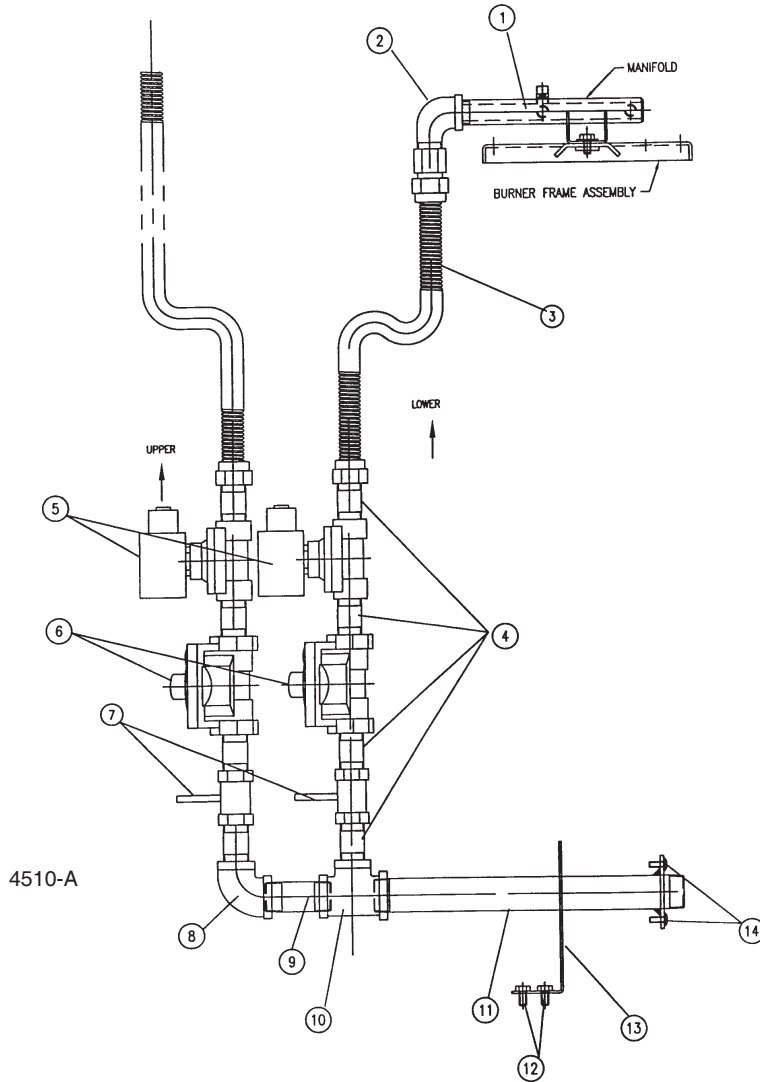

VSX7G & VSX10G GLOW COIL IGNITION BURNER SYSTEM

ILLUS.	PART NO.	NAME OF PART	AMOUNT	
			VSX7G	VSX10G
1	851052	Manifold	2	2
2	854339	St. Elbow	2	2
3	850152	Gas Flex Hose	2	2
4	851782	Close Nipple 1/2	8	8
5	844367-49	Solenoid Valve	2	2
*6	844367-47	Gas Pressure Regulator - Natural	2	2
	844367-48	Gas Pressure Regulator - Propane	2	2
7	844367-59	Gas Shut Off Valve 1/2	2	2
8	854346	Elbow	1	1
9	854345	Nipple 1/2 x 2	1	1
10	855167	Tee	1	1
11	855166	Supply Pipe Assembly	1	1
12	854343	Screw 1/4-20 x 1/2	2	2
13	854342	Bracket	1	1
14	854337	Screw 10-32 x 1/2	2	2

** Select As Required