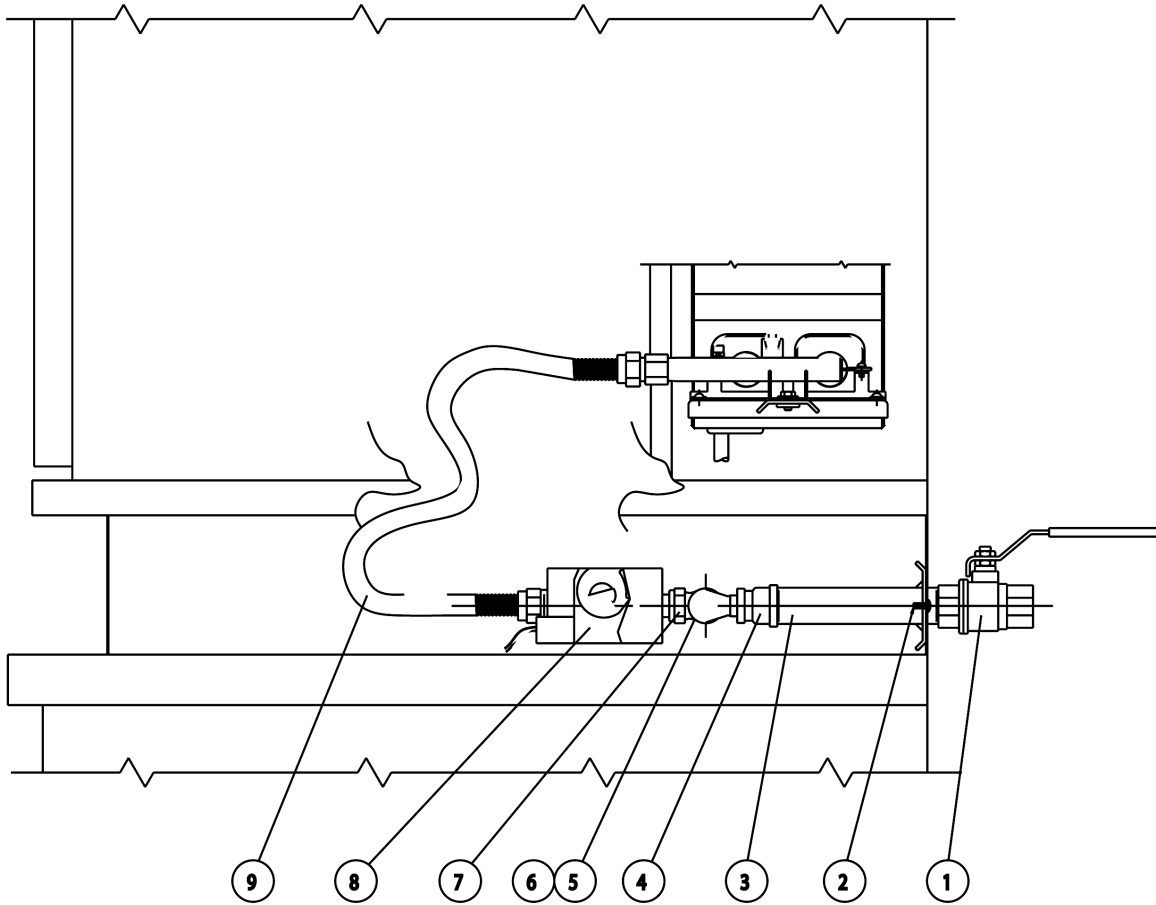

**BURNER PARTS - NATURAL GAS ONLY, DIRECT SPARK
NATURAL OR PROPANE, GLOW COIL**

ILLUS.	PART NO.	NAME OF PART	AMOUNT		
			VSX5G	VSX7G	VSX10G
1	00-853487 00-844367-00066	Spark Electrode, Direct Spark	1	2	2
2	00-853970	Sensor Frame, Glow Coil	1	2	2
	00-851059	Spark Electrode Bracket	1	2	2
	00-851059	Sensor Bracket, Glow Coil	1	2	2
3	00-855154	Gas Manifold Assembly	1	2	2
4	00-851053	Orifice #43	2	4	4
5	00-854334	Plug 1/8 NPT	1	2	2
6	00-851057	Burner Mounting Bracket	1	2	2
7	00-851058	Burner	2	4	4
8	00-853967	Burner Support	1	2	2
9	00-854335	Finer Washer 1/4	2	4	4
10	00-854336	Hex Cap Screw 1/4 - 20 x 1 1/2	1	2	2
11	00-855155	Machine Screw 10 - 32 x 3/8	2	4	4
12	00-855156	Machine Screw 1/4 - 20 x 1/4	1	2	2
	00-855157	Lock Washer 1/4	1	2	2
13	00-855158	Machine Screw 8 - 32 x 3/8	4	8	8
	00-855159	Machine Screw 6 - 32 x 3/8	1	2	2
*15	00-851060	Coil, Glow	1	2	2

BURNER PARTS - PROPANE GAS ONLY

ILLUS.	PART NO.	NAME OF PART	AMOUNT		
			VSX5G	VSX7G	VSX10G
1	00-855160	Hex Screw 10 - 32 x 1/4	4	8	8
2	00-854847	Pilot Burner	1	2	2
3	00-854848	Burner Mounting Bracket	1	2	2
4	00-855161	Machine Screw	2	4	4
5	00-854849	Spark Electrode	1	2	2
6	00-854848	Pilot Tube	1	2	2
7	00-855156	Machine Screw 1/4 - 20 x 1/2	2	4	4
8	00-854334	Plug 1/8 NPT	1	2	2
9	00-854844	Gas Manifold Assembly	1	2	2
10	00-850010	Elbow 1/4 C X 1/8 MPT	1	2	2
11	00-854852	Orifice #63	4	8	8
12	00-854846	Twin Burners	2	4	4
13	00-855162	Sheet Metal Screw	4	8	8
14	00-855163	Machine Screw	2	4	4

VSX5G BURNER SYSTEM

5196AR0

ILLUS.	PART NO.	NAME OF PART	AMOUNT
			VSX5G
1	00-840522	Ball Valve 3/4"	1
2	00-854337	Screw, #10 - 32 x 12	2
3	00-854338	Gas Supply Pipe Assembly	1
4	00-851526	Reducing Coupling	1
5	00-854339	90 Degree Street Elbow	1
6	00-851782	Close Nipple 1/2"	1
7	00-842904	Union Elbow 1/2"	1
**8	00-853401-00001	Combination Gas Control - Natural	1
	00-853401-00002	Combination Gas Control - Propane	1
9	00-853976	Flex Tube, 1/2" x 18	1