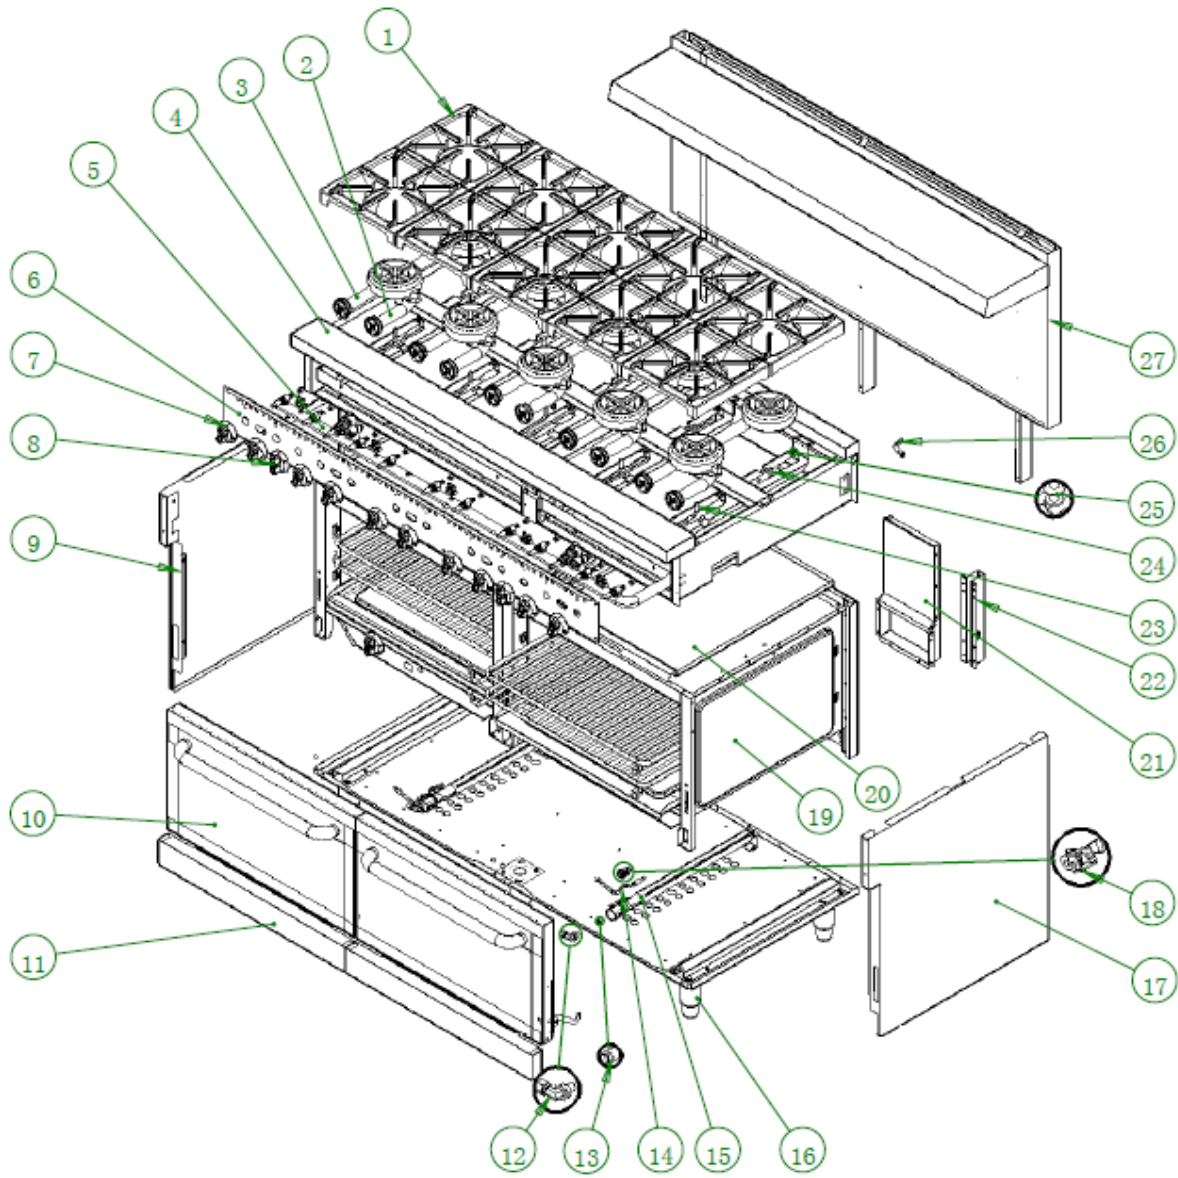

GUSVRNG10 RANGE MAIN BODY

S SERIES REPLACEMENT PARTS

No.	Part Code	Part Name	QTY
1	302250132	BURNER GRATE	10
2	302250166	BURNER ASSEMBLY (SHORT)	5
3	302250165	BURNER ASSEMBLY (LONG)	5
4	20228059001	FRONT COUNTERTOP	1
5	20128059003	GAS CONTROL ASSEMBLY	1
6	20228059007	FRONT CONTROL PANEL	1
7	301110527	BURNER KNOB	10
	301110390	BURNER KNOB CORE	10
8	301110500	OVEN KNOB	2
	301110389	OVEN KNOB CORE	2
9	20228078022	LEFT SIDE WALL	1
10	20128059005	OVEN DOOR ASSEMBLY	2
11	316140001	LOWER FRONT BEAM SLAB	2
12	302140137	NOZZLE ELBOW	2
13	302150198	OVEN NOZZLE, NG	2
13	302150189	OVEN NOZZLE, LPG	2
14	302170058	Robertshaw THERMOCOUPLE	2
15	302130384	OVEN TUBE BURNER	2
16	302190487	LEG MOUNTING PLATE	6
16	302090158	ADJUSTABLE LEG	6
17	20228078024	RIGHT SIDE WALL	1
18	302130447	OVEN PILOT, LPG	2
18	302130427	OVEN PILOT, NG	2
19	20128059004	OVEN CHAMBER ASSEMBLY	2
20	20228058007	CRUMB TRAY	1
21	20128051007	INNER FLUE ASSEMBLY	2
22	316130004	SLIDE RAIL (REAR BAFFLE)	2
23	302060693	GAS PIPE (PILOT)(SHORT BURNER)	5
24	302060694	GAS PIPE (PILOT)(LONG BURNER)	5
25	302130019	STOVE PILOT	10
26	302060231	PIPE FIXER	1
27	20128059006	BACK PANEL ASSEMBLY	1