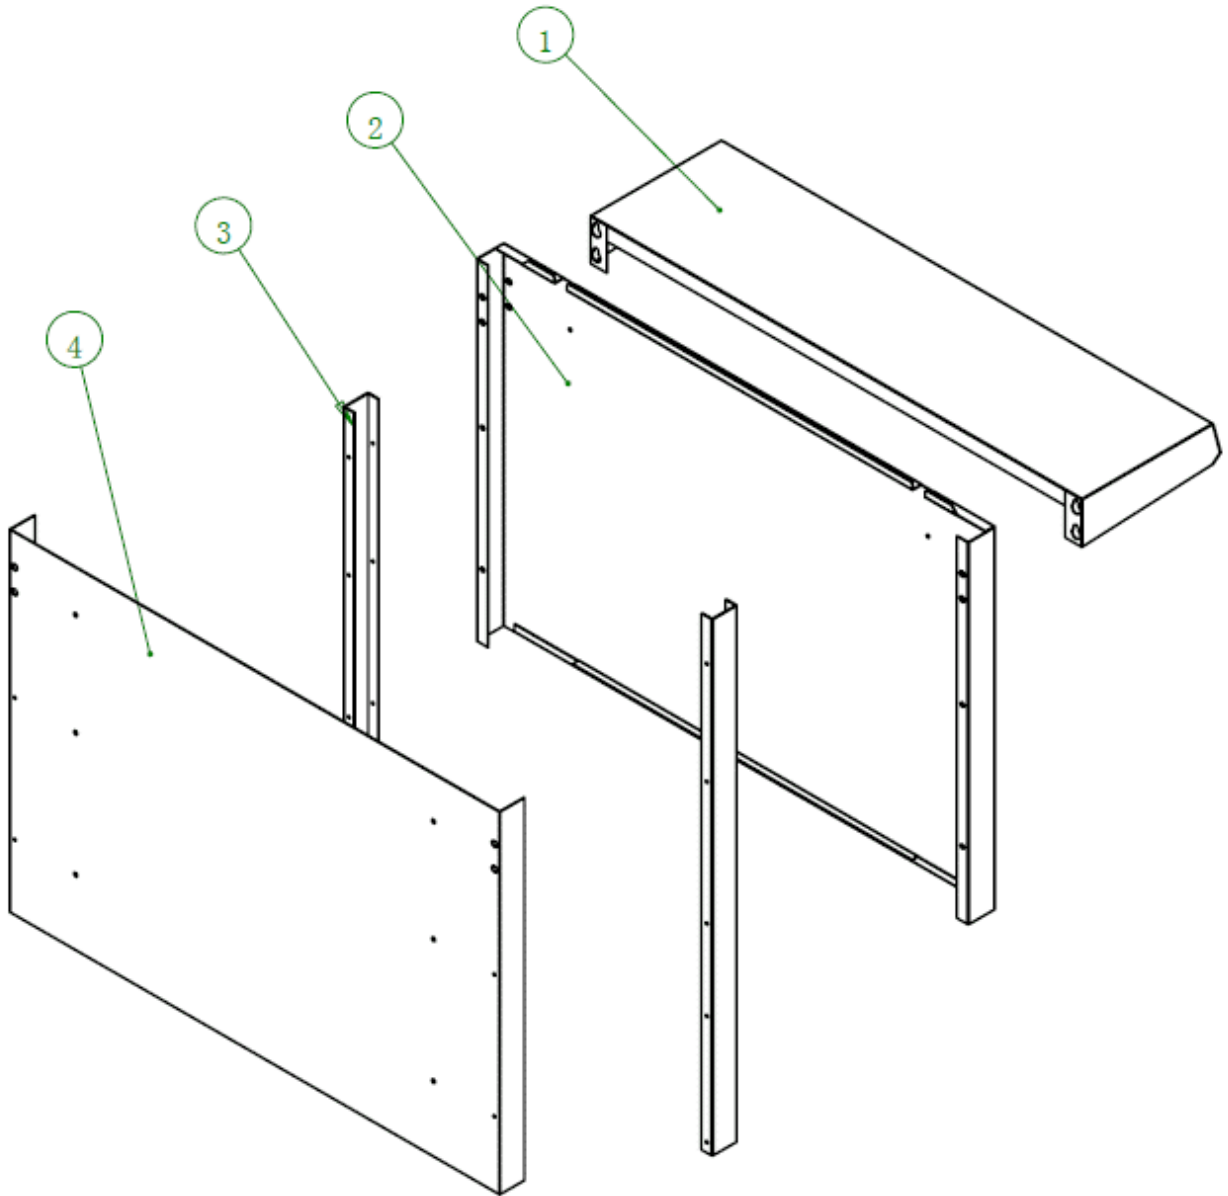

GUSVRNG6 BACK PANEL ASSEMBLY

No.	Part Code	Part Name	QTY
1	20228051041	DECORATIVE COVER	1
2	20228051038	BACK FRONT PANEL	1
3	20228051040	BACK SUPPORT PANEL	2
4	316130010	BACK REAR PANEL	1