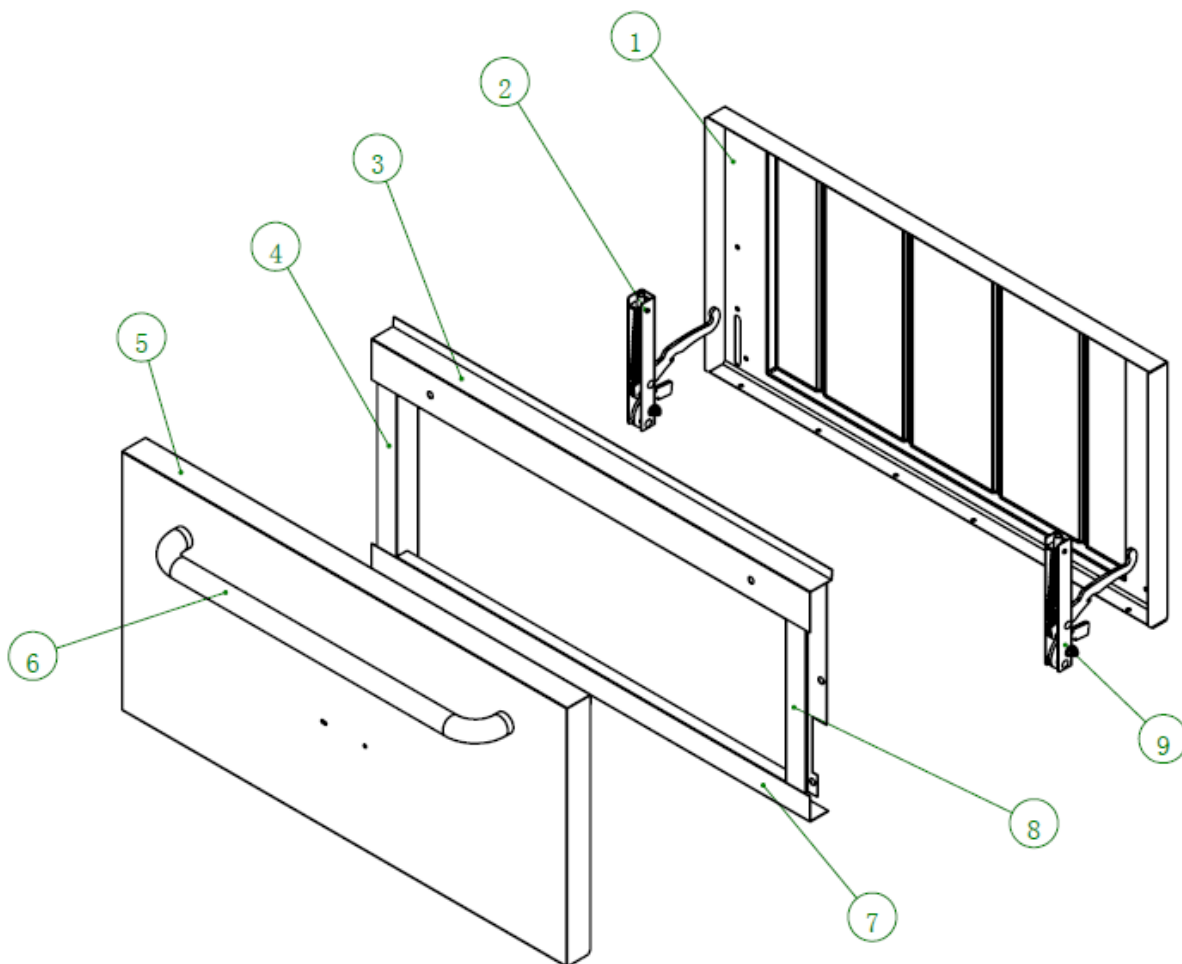

GUSVRNG6 OVEN DOOR ASSEMBLY

No.	Part Code	Part Name	QTY
1	20228051034	DOOR INNER PLATE	1
2	302190430	DOOR HINGE LEFT	1
3	20228051036	OVEN DOOR TOP REINFORCE	1
4	20228051037	OVEN DOOR LEFT REINFORCE	1
5	20228051033	DOOR OUTSIDE PLATE	1
6	302070144	DOOR HANDLE	1
7	20228051035	OVEN DOOR BOTTOM REINFORCE	1
8	20228051093	OVEN DOOR RIGHT REINFORCE	1
9	302190428	DOOR HINGE RIGHT	1