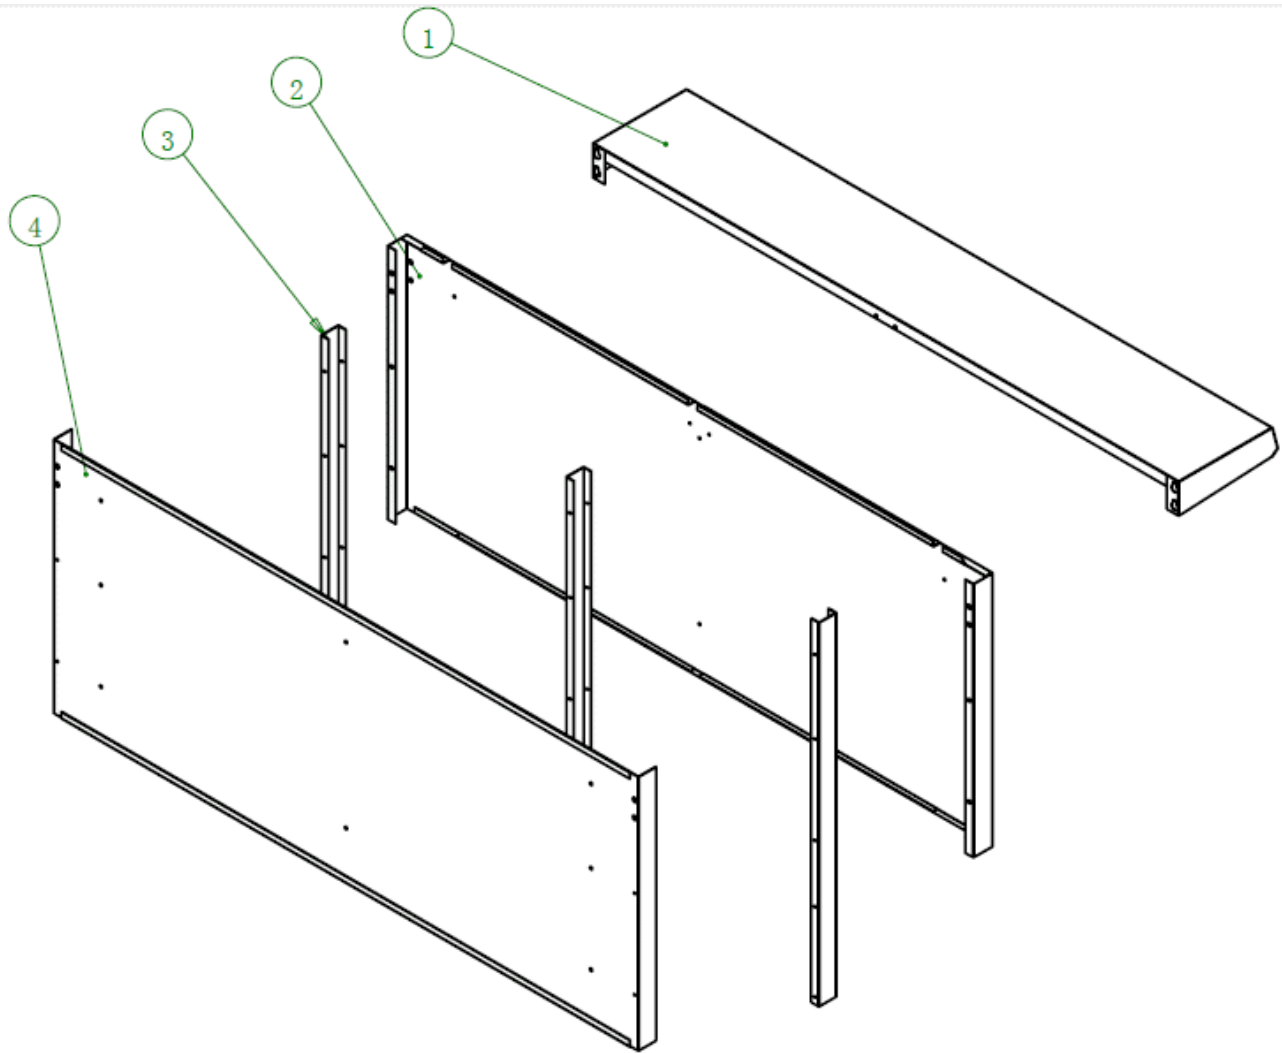

GUSVRNG10 BACK PANEL ASSEMBLY

No.	Part Code	Part Name	QTY
1	20228059018	DECORATIVE COVER	1
2	20228059016	BACK FRONT PANEL	1
3	20228051040	BACK SUPPORT PANEL	3
4	20228059017	BACK REAR PANEL	1