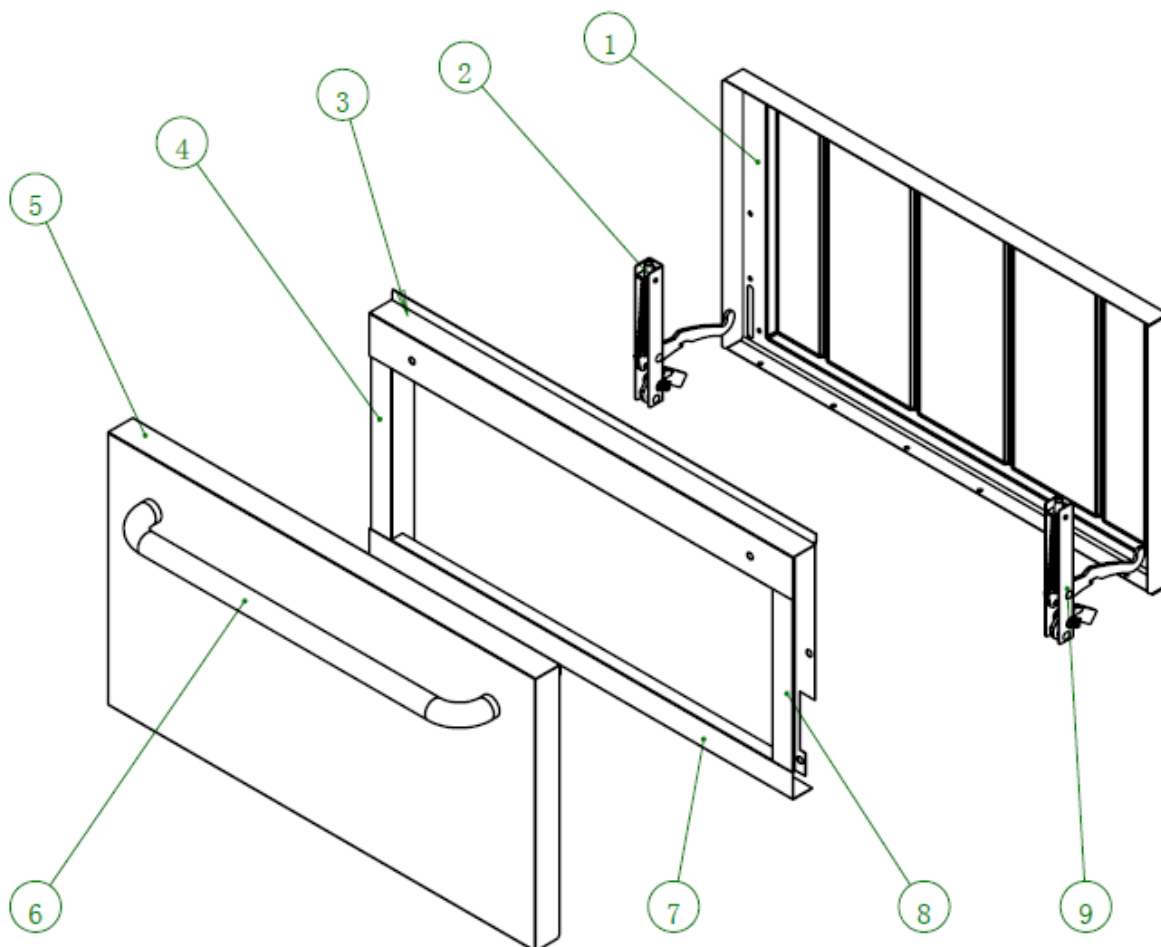

GUSVRNG10 OVEN DOOR ASSEMBLY

No.	Part Code	Part Name	QTY
1	20228059013	DOOR INNER PLATE	1
2	302190430	DOOR HINGE LEFT	1
3	20228059015	OVEN DOOR TOP REINFORCE	1
4	20228051037	OVEN DOOR LEFT REINFORCE	1
5	20228059012	DOOR OUTSIDE PLATE	1
6	302070144	DOOR HANDLE	1
7	20228059014	OVEN DOOR BOTTOM REINFORCE	1
8	20228051093	OVEN DOOR RIGHT REINFORCE	1
9	302190428	DOOR HINGE RIGHT	1