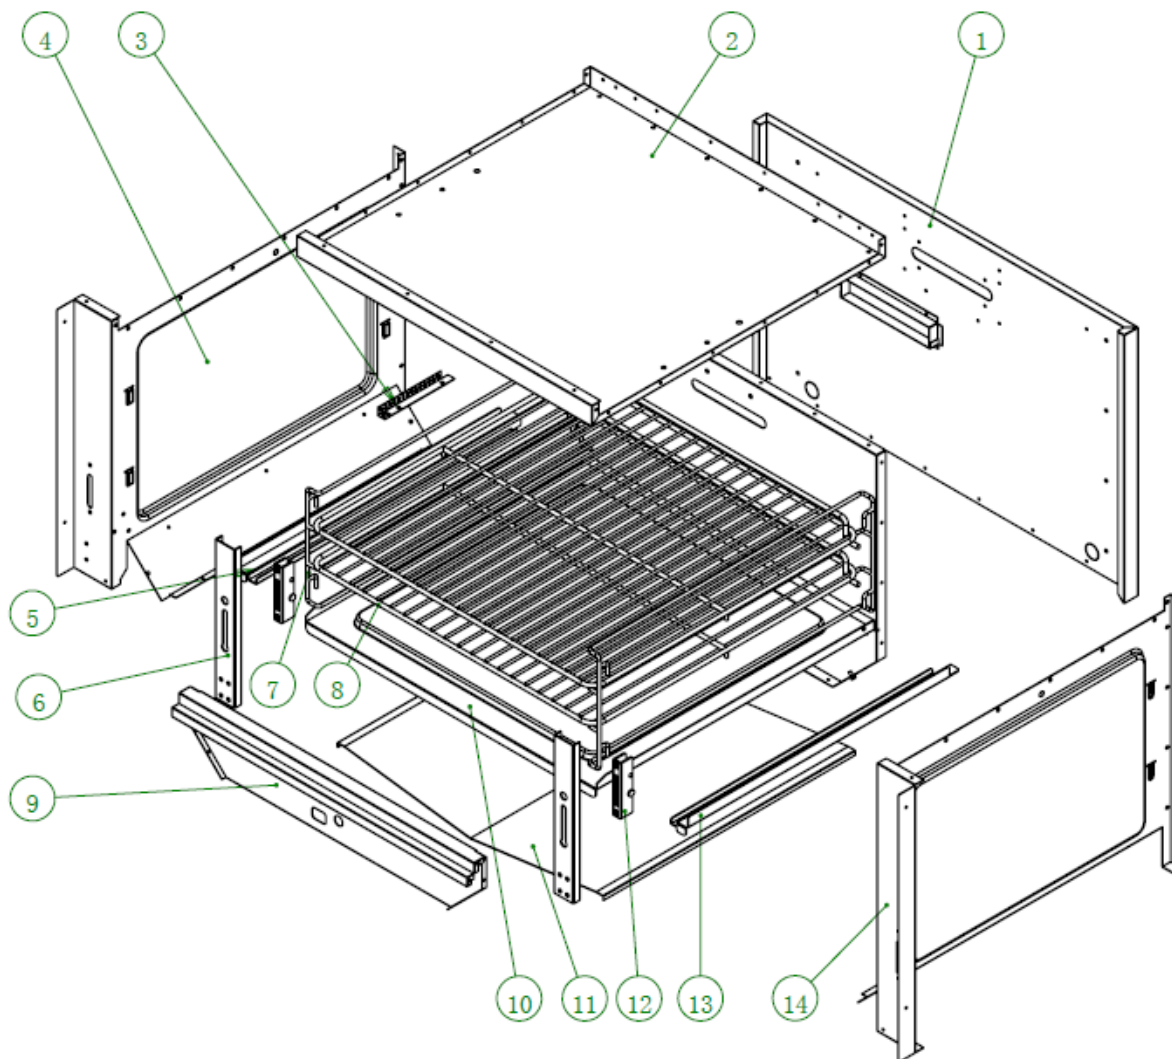

GUSVRNG6 OVEN CHAMBER ASSEMBLY

No.	Part Code	Part Name	QTY
1	20228051019	REAR SHROUDING ASSEMBLY	1
2	20228051014	OVEN CHAMBER TOP PLATE	1
3	314490021	SENSOR FIXED PLATE	1
4	20228051015	OVEN CHAMBER LEFT PLATE	1
5	316130006	OVEN CHAMBER BOTTOM LEFT LIMIT PLATE	1
6	316130002	OVEN CHAMBER SIDE REINFORCE PLATE	2
7	302110504	RACK HOLDER	2
8	302110503	RACK (CHAMBER)	2
9	20228051018	OVEN CHAMBER F LOWER FRONT PLATE	1
10	302190497	BASEBOARD (CHAMBER)	1
11	20228051028	OVEN CHAMBER BOTTOM REINFORCE PLATE	1
12	302190429	DOOR HINGE	2
13	316130007	OVEN CHAMBER BOTTOM LEFT RIGHT PLATE	1
14	20228051016	OVEN CHAMBER RIGHT PLATE	1