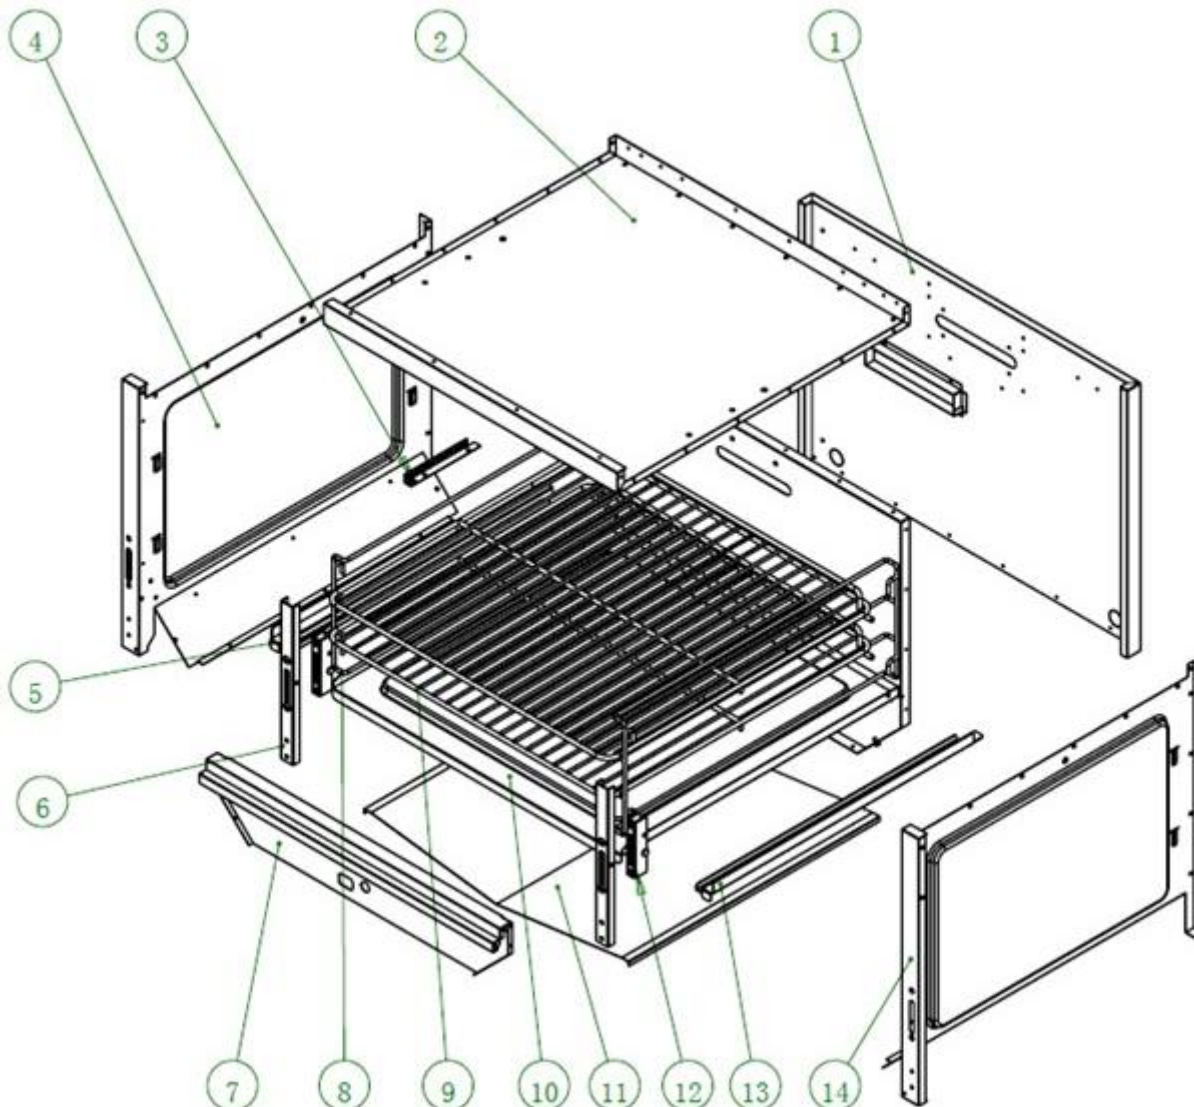

GUSVRNG10 OVEN CHAMBER ASSEMBLY

No.	Part Code	Part Name	QTY
1	20228059009	REAR SHROUDING ASSEMBLY	1
2	20228051014	OVEN CHAMBER TOP PLATE	1
3	314490021	SENSOR FIXED PLATE	1
4	20228058010	OVEN CHAMBER LEFT PLATE	1
5	316130006	OVEN CHAMBER BOTTOM LEFT LIMIT PLATE	1
6	316120002	OVEN CHAMBER SIDE REINFORCE PLATE	2
7	20228051018	OVEN CHAMBER F LOWER FRONT PLATE	1
8	302110504	RACK HOLDER	2
9	302110503	RACK (CHAMBER)	2
10	302190497	BASEBOARD (CHAMBER)	1
11	20228051028	OVEN CHAMBER BOTTOM REINFORCE PLATE	1
12	302190429	DOOR HINGE	2
13	316130007	OVEN CHAMBER BOTTOM LEFT RIGHT PLATE	1
14	20228058011	OVEN CHAMBER RIGHT PLATE	1