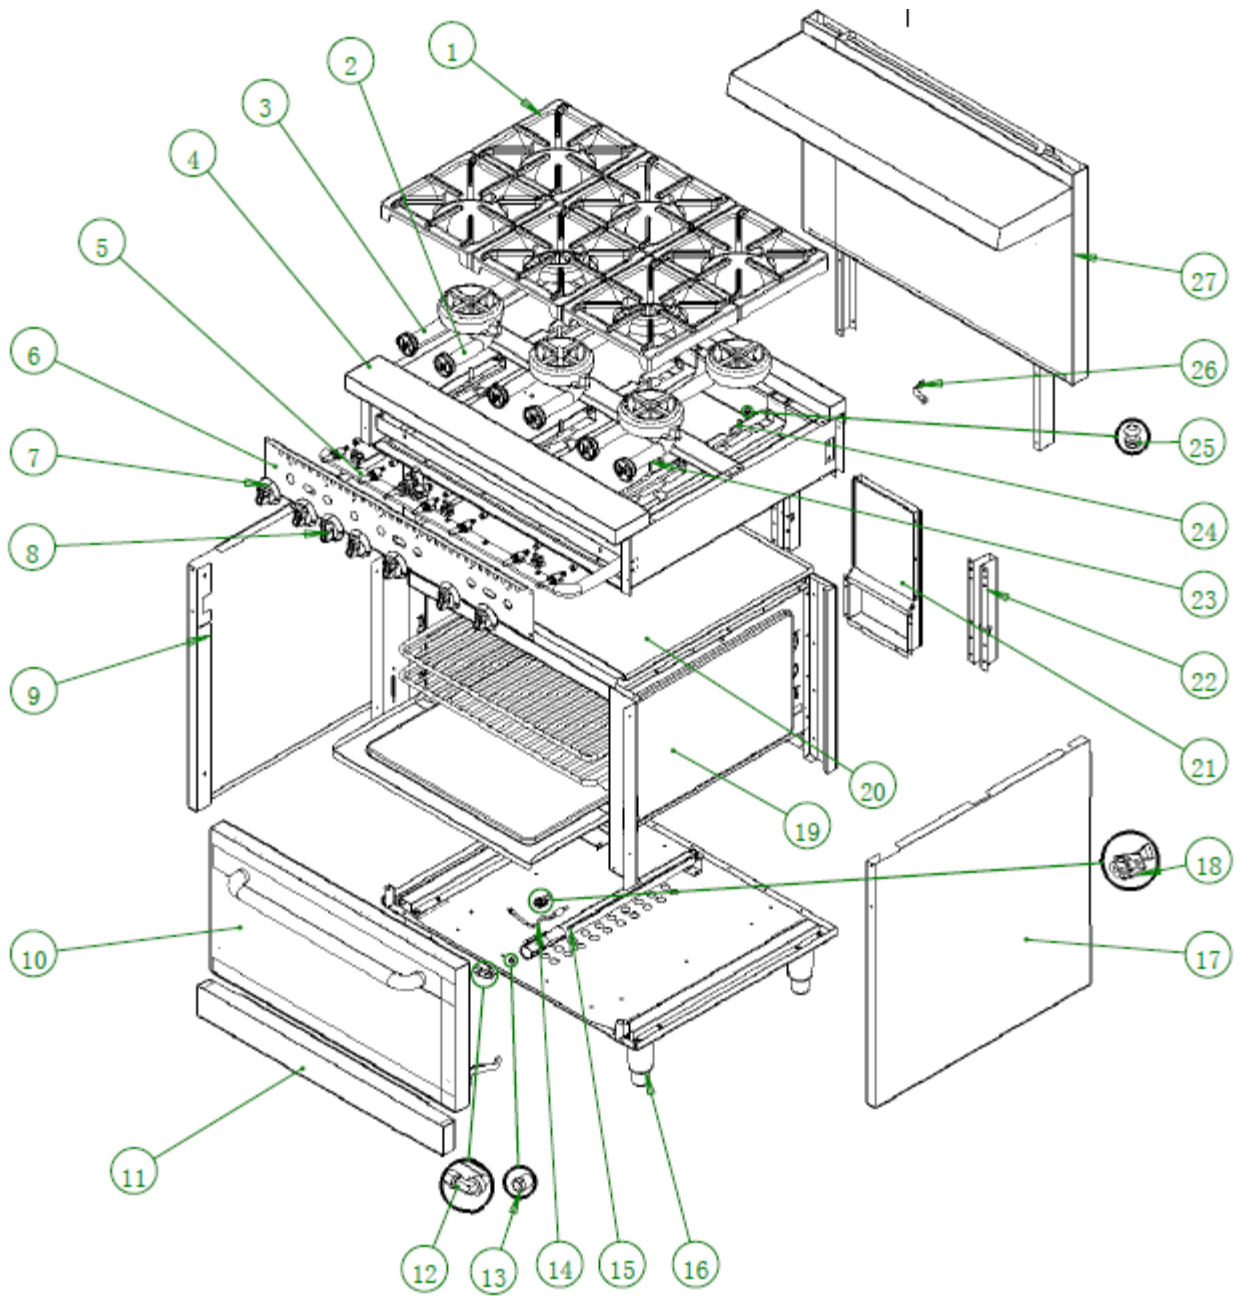

## TABLE OF CONTENTS

GUSVRNG6 Gas Range .....	02
Exploded view and part number listing of RANGE MAIN BODY.....	02
Exploded view and part number listing of GAS CONTROL ASSEMBLY.....	04
Exploded view and part number listing of OVEN CHAMBER ASSEMBLY.....	05
Exploded view and part number listing of OVEN DOOR ASSEMBLY.....	06
Exploded view and part number listing of BACK PANEL ASSEMBLY.....	07
GUSVRNG10 Gas Range .....	08
Exploded view and part number listing of RANGE MAIN BODY.....	08
Exploded view and part number listing of GAS CONTROL ASSEMBLY.....	10
Exploded view and part number listing of OVEN CHAMBER ASSEMBLY.....	11
Exploded view and part number listing of OVEN DOOR ASSEMBLY.....	12
Exploded view and part number listing of BACK PANEL ASSEMBLY.....	13

# GUSVRNG6 RANGE MAIN BODY

No.	Part Code	Part Name	QTY
1	302250132	BURNER GRATE	6
2	302250166	BURNER ASSEMBLY (SHORT)	3
3	302250165	BURNER ASSEMBLY (LONG)	3
4	20228077006	FRONT COUNTERTOP	1
5	20128051009	GAS CONTROL ASSEMBLY	1
6	20228051005	FRONT CONTROL PANEL	1
7	301110527	BURNER KNOB	6
	301110390	BURNER KNOB CORE	6
8	301110500	OVEN KNOB	1
	301110389	OVEN KNOB CORE	1
9	20228077010	LEFT SIDE WALL	1
10	20128051005	OVEN DOOR ASSEMBLY	1
11	316130001	LOWER FRONT BEAM SLAB	1
12	302140137	NOZZLE ELBOW	1
13	302150198	OVEN NOZZLE, NG	1
13	302150189	OVEN NOZZLE, LPG	1
14	<a href="#">302170058</a>	Robertshaw THERMOCOUPLE	1
15	302130384	OVEN TUBE BURNER	1
16	302190487	LEG MOUNTING PLATE	4
16	302090158	ADJUSTABLE LEG	4
17	20228077013	RIGHT SIDE WALL	1
18	302130447	OVEN PILOT, LPG	1
18	<a href="#">302130427</a>	OVEN PILOT, NG	1
19	20128051004	OVEN CHAMBER ASSEMBLY	1
20	20228051012	CRUMB TRAY	1
21	20128051007	INNER FLUE ASSEMBLY	1
22	316130004	SLIDE RAIL (REAR BAFFLE)	2
23	302060693	GAS PIPE (PILOT)(SHORT BURNER)	3
24	302060694	GAS PIPE (PILOT)(LONG BURNER)	3
25	302130019	STOVE PILOT	6
26	302060231	PIPE FIXER	1
27	20128051006	BACK PANEL ASSEMBLY	1