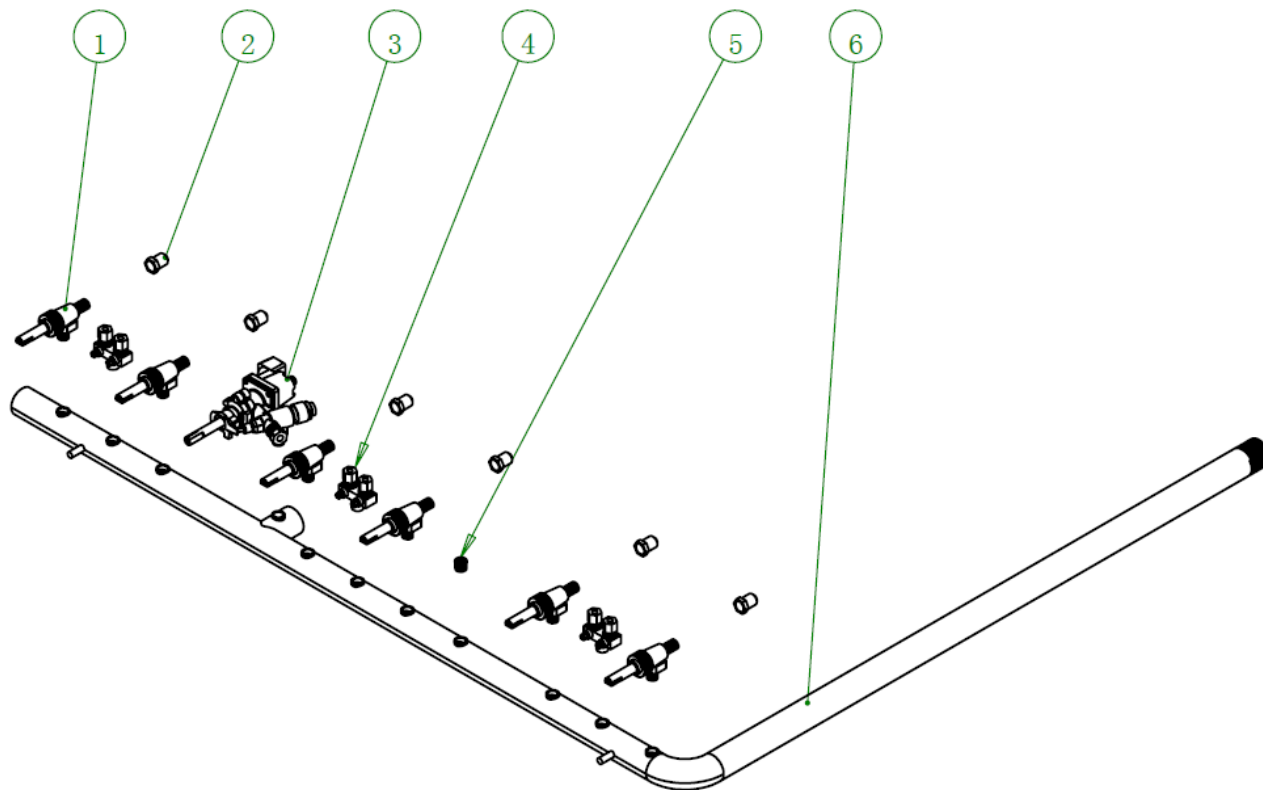

GUSVRNG6 GAS CONTROL ASSEMBLY

No.	Part Code	Part Name	QTY
1	302050051	GAS STOVE VALVE	6
2	302150190	BURNER NOZZLE, LPG	6
	302150198	BURNER NOZZLE, NG	6
3	302220127	GAS OVEN VALVE	1
4	302220027	PILOT VALVE	3
5	302200620	SCREW	1
6	302180441	GAS INLET PIPE ASSEMBLY	1