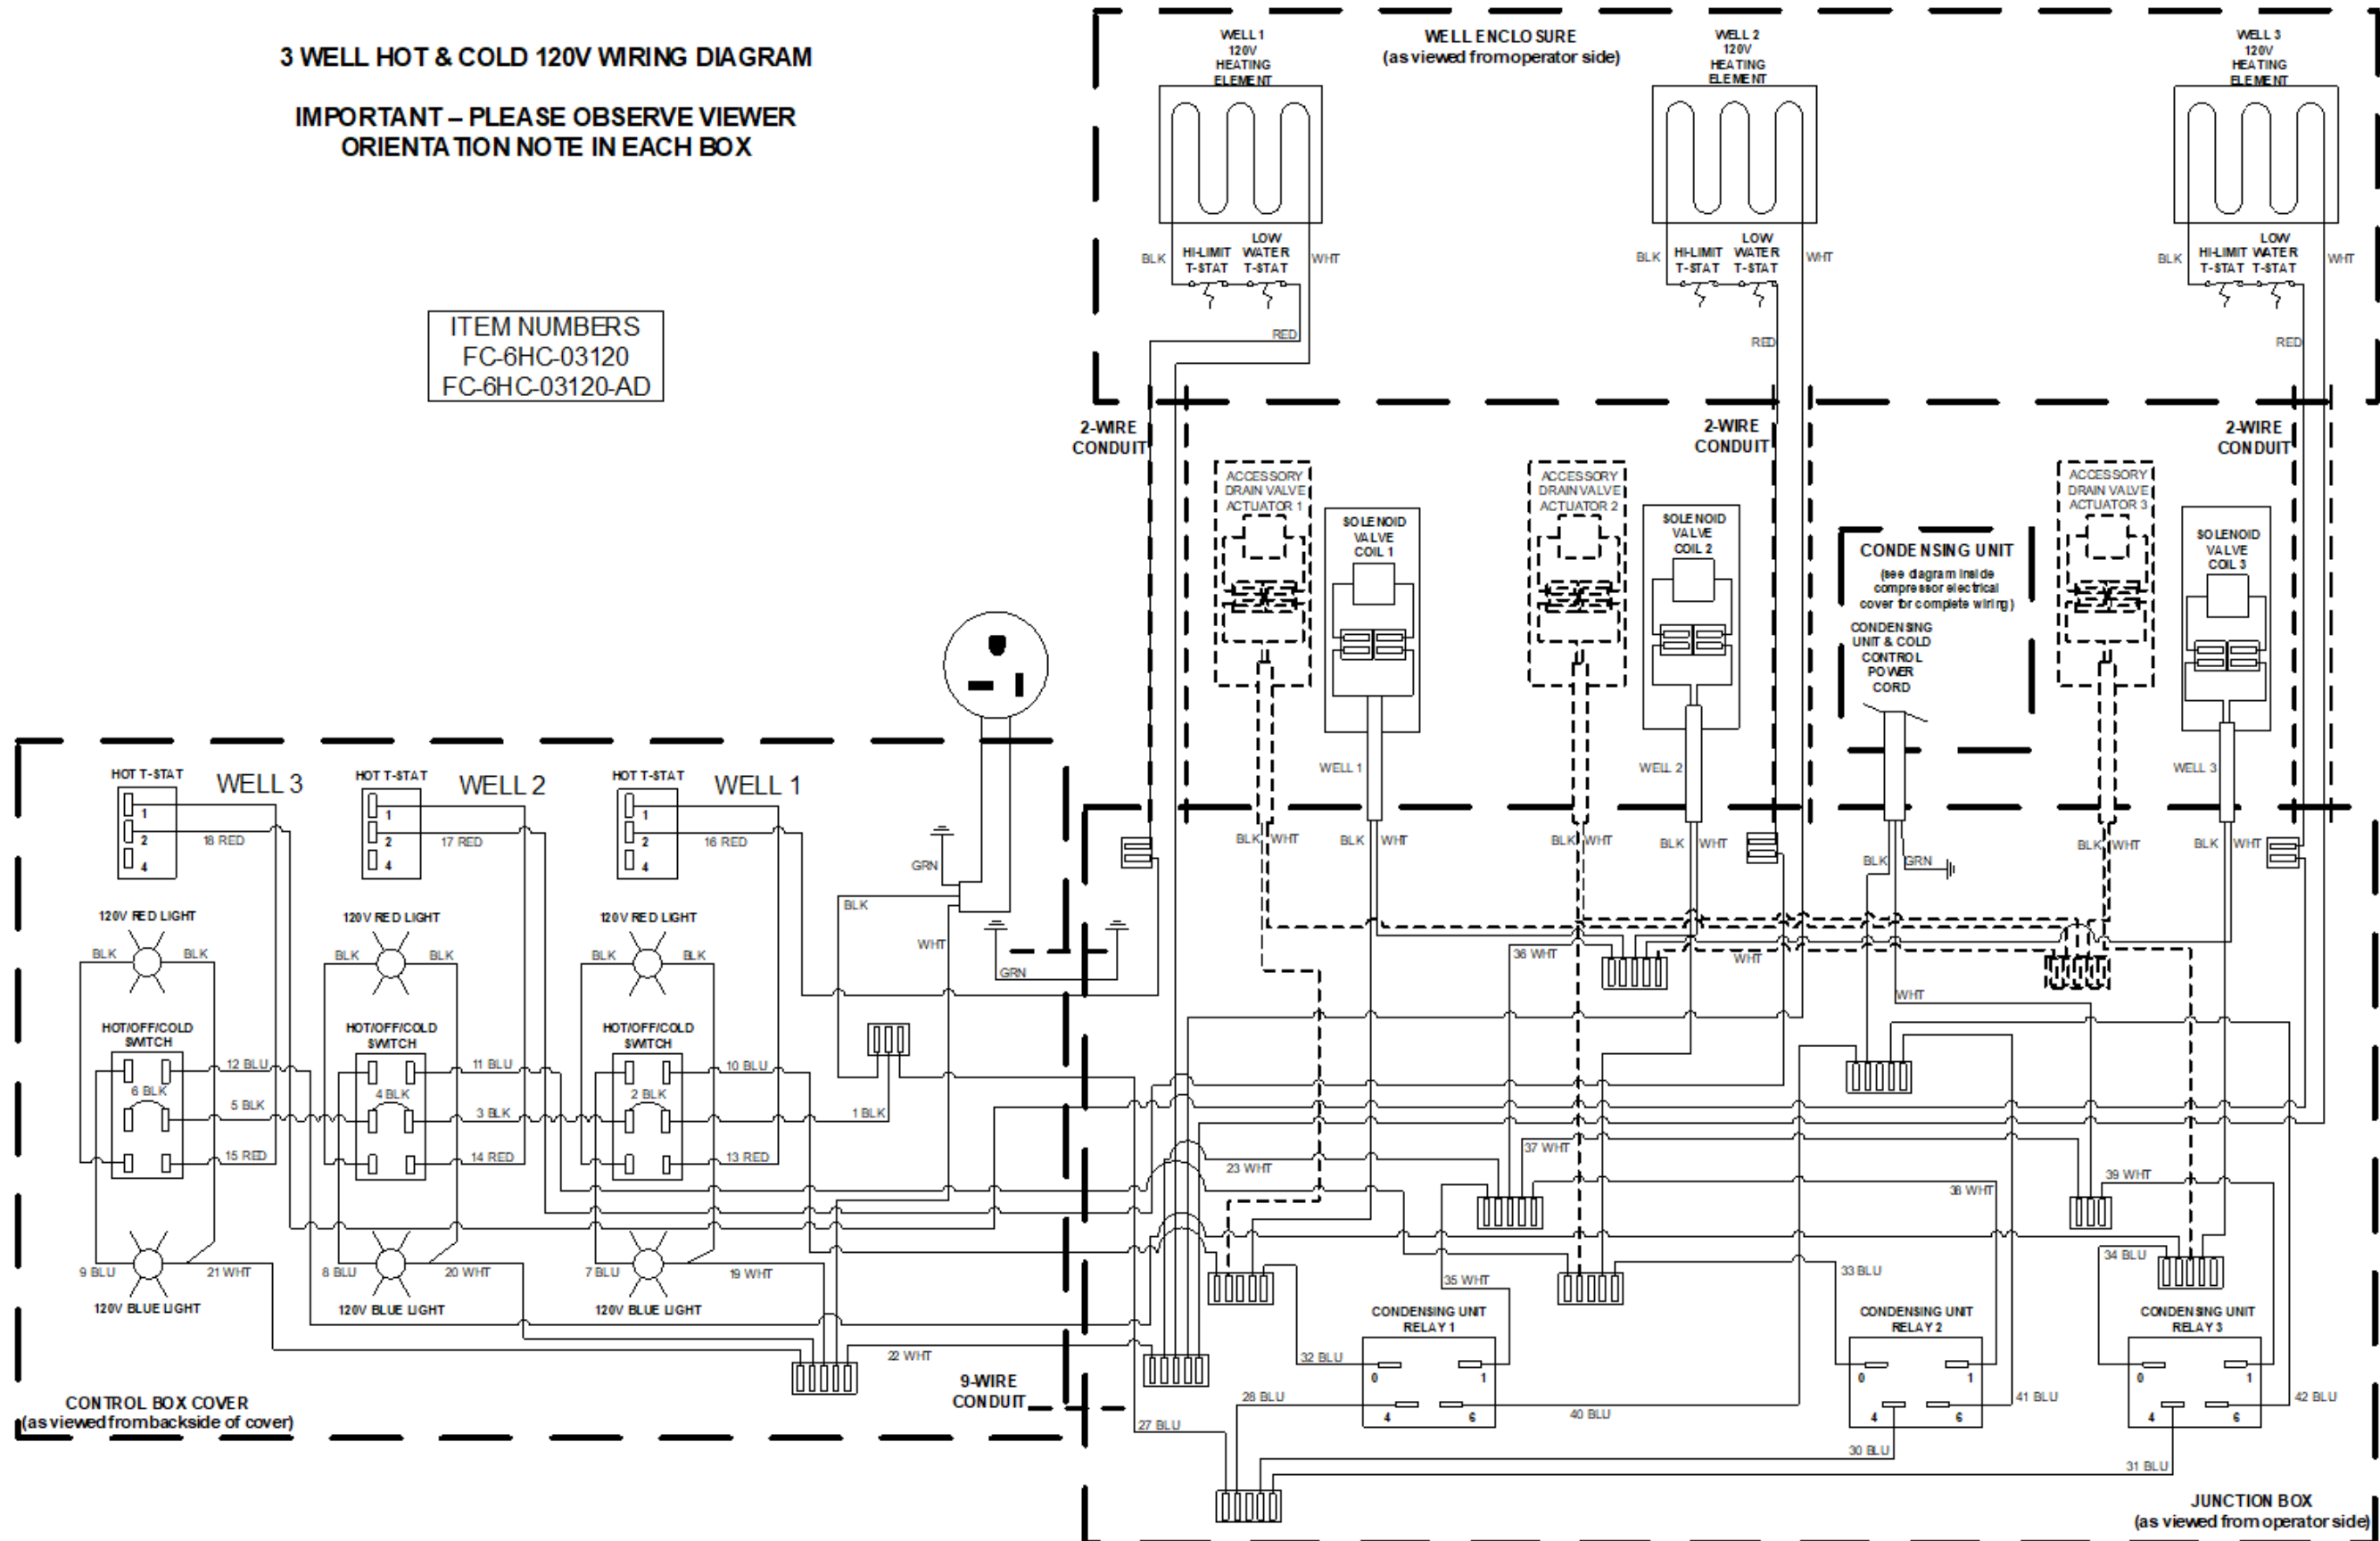

3 WELL HOT & COLD 120V WIRING DIAGRAM

IMPORTANT - PLEASE OBSERVE VIEWER ORIENTATION NOTE IN EACH BOX

ITEM NUMBERS
FC-6HC-03120
FC-6HC-03120-AD

2 and 3 Well Hot & Cold
120V Ladder Logic Diagram