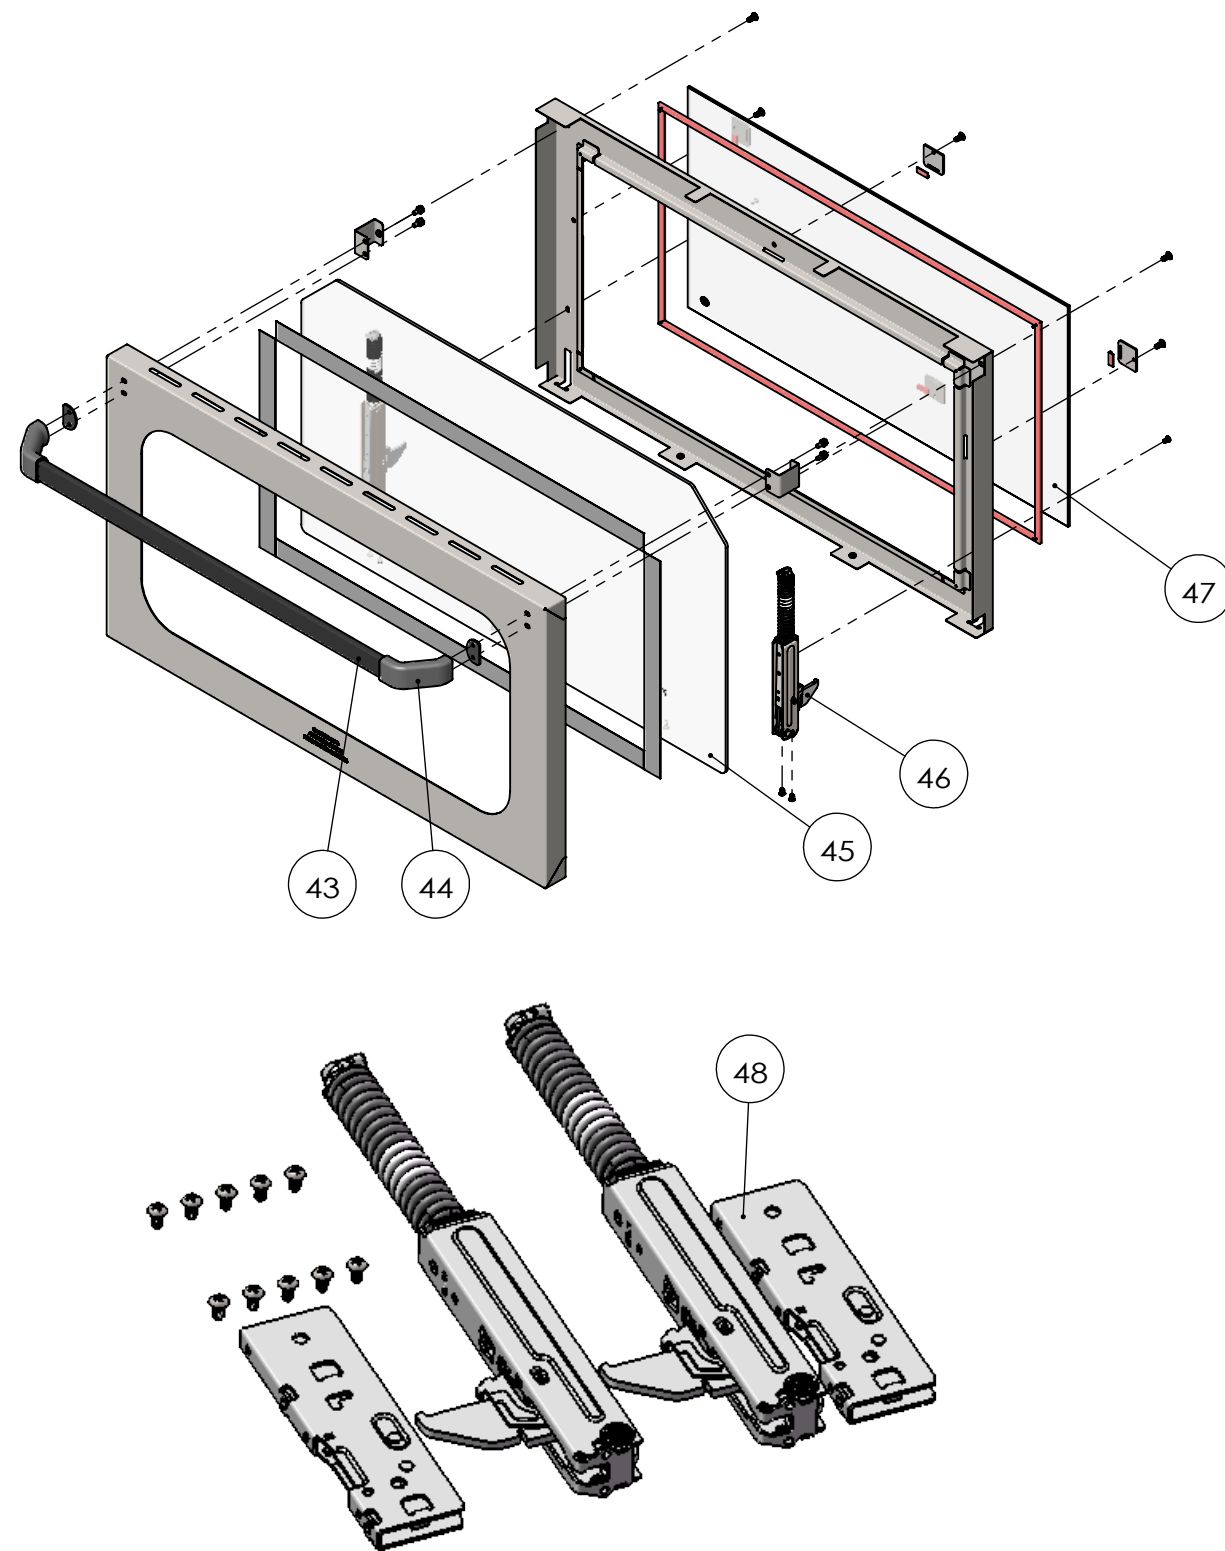

25	354949-1	HIGH LIMIT THERMOSTAT 350°C	1
24	355032-1	HIGH LIMIT THERMOSTAT 100°C	1
23	354952-1	OVEN THERMOSTAT 320°C/608°F	1
22	354953-1	MULTIFUNCTION SELECTOR SWITCH	1
21	354697-1	PILOT LIGHT 230V - AMBER LH580	2
20	354958-1	THERMOSTAT OVERLAY - 550°F	1
19	351788-06-1	KNOB	2
18	354956-1	TIMER OVERLAY - 120 MIN	1
17	351788-04-1	KNOB GUARD BEZEL	2
16	355035-1	BUTTON SWITCH - GREEN	1
15	355041-1	OVEN OVERLAY - CO4-208240FS	1
14	354951-1	TIMER - CONV OVEN 120 MIN	1
13	353872-1	CORD 15-BIRD	1
12	250811-1	CORD GRIP 3/4"	1
11	2351601-1	HEAVY DUTY 4" LEG	4
10	353888-1	ELEMENT CONTACTOR (1 POLE)	2
9	250263-1	CORD GRIP NUT 3/4"	1
8	355031-1	OVEN TERMINAL BLOCK - 240V FS	1
7	355052-1	MOTOR TIMER CONTROL PCB	1
6	354960-1	DOOR HINGE RECEIVER - OVEN	2
5	355051-1	MOTOR CAPACITOR ASSY	2
4	355030-1	OVEN CONVECTION FAN - 240V FS	2
3	353885-1	COOLING FAN THERMOSTAT 50°C	1
2	353846-1	COOLING FAN	1
1	354962-1	EXHAUST PIPE COVER BRACKET	1
SN	ITEM NO.	DESCRIPTION	QTY.