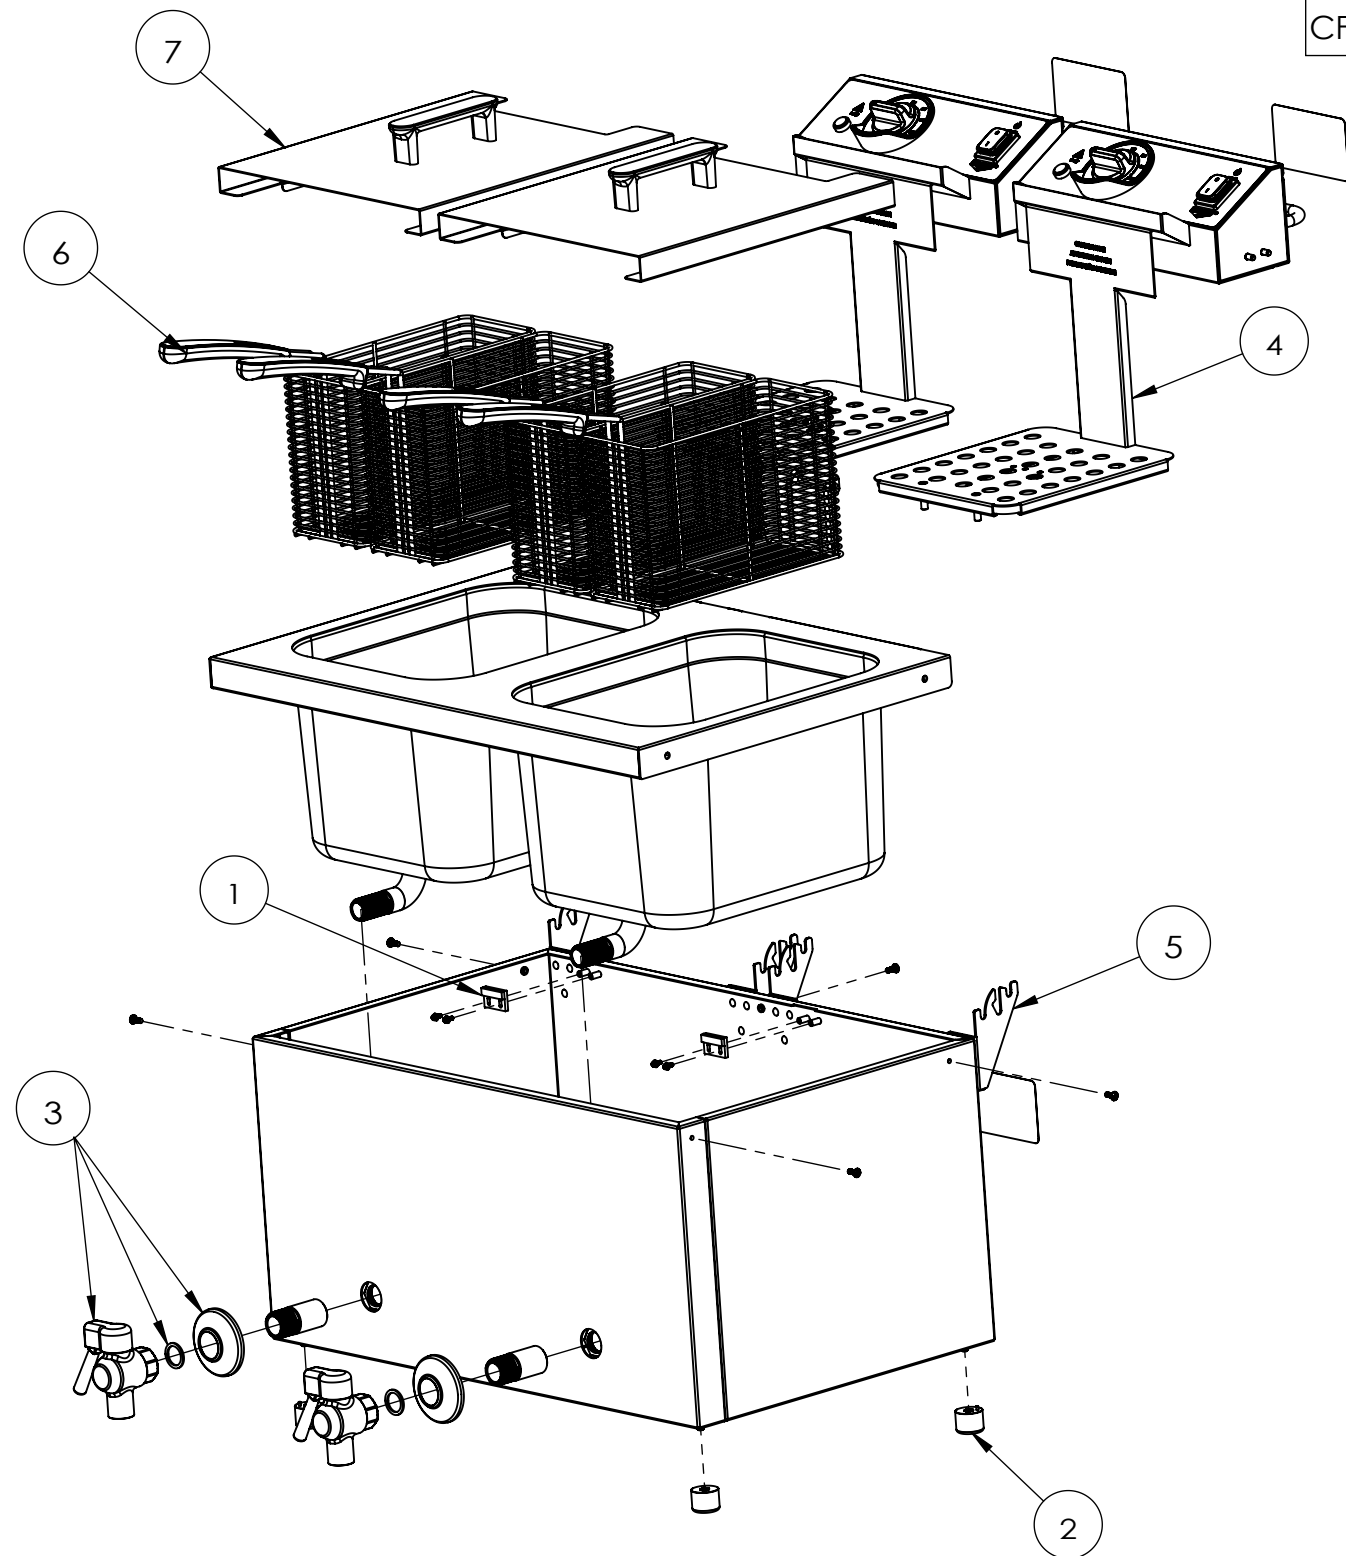

ITEM NO.	DESCRIPTION	FRYER HEAD NO.
CF4-3600DUAL	DUAL CT FRYER WITH DRAIN, 30LB 208-240V	351790-1
CF4-3600DUAL-C	DUAL CT FRYER WITH DRAIN, 30LB 208-240V CANADA	351791-1

△  
B

7	351802-1	FRYER NIGHT COVER	2
6	351796	SMALL FRYER BASKET	4
5	351816-04-1	30LB BODY ASSM	1
4	SEE CHART	FRYER HEAD	2
3	351808-1	DRAIN VALVE KIT	2
2	351755-1	FOOT KIT	1
1	351792-04-1	57135-000 INTERLOCK MAGNET	2
SN	PART NO.	DESCRIPTION	QTY.

SEE FRYER HEAD WIRING DIAGRAM