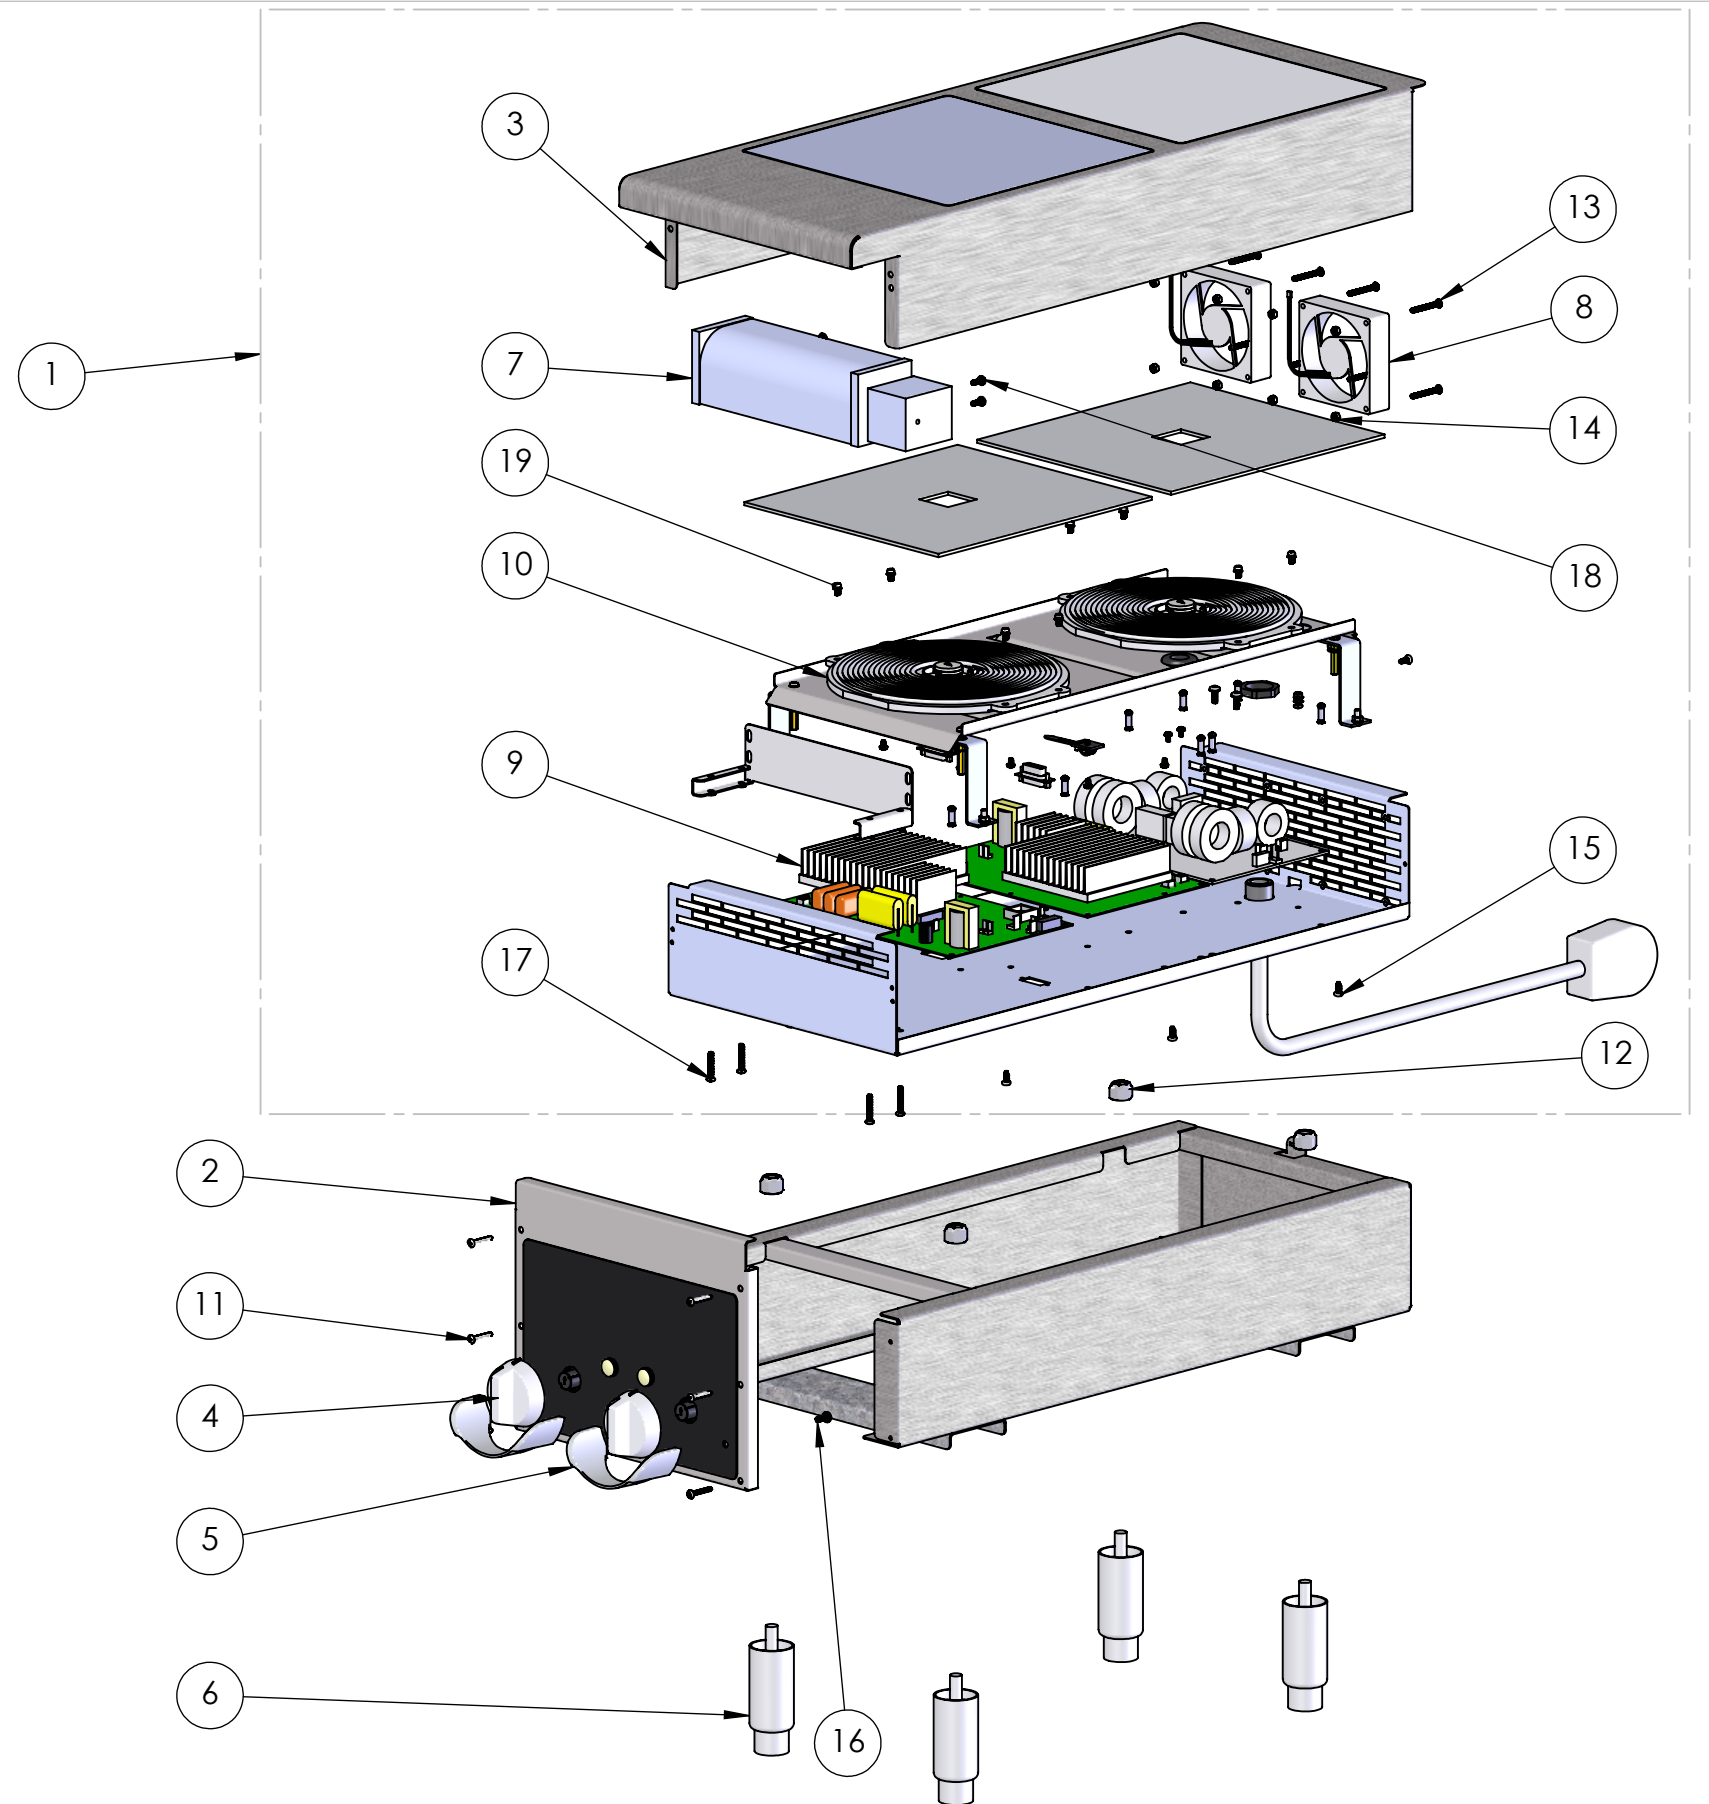

REPLACEMENT PARTS

ITEM NO.	PART NUMBER	DESCRIPTION	QTY.
1	4161105-2	POWER UNIT SERVICE ASSEMBLY	1
2	4161201-2	FRONT PANEL ASSEMBLY, 2 HOB MANUAL	1
3	352366-2	TOP ASSEMBLY, GLASS	1
4	2351617-1	KNOB	2
5	2351608-1	KNOB GUARD	2
6	2351601-1	LEG	4
7	250911-1	AC BLOWER	1
8	352367-2	DC FAN KIT	1
9	352365-1	912/924 EMI & POWER BOARD KIT	1
10	2351616-1	INDUCTION COIL	2

FASTENERS (GENERAL SPECIFICATION)

ITEM NO.	DESCRIPTION
11	SCREW, M4 X 25MM, SELF-TAPPING
12	NUT, 1/2"-13 UNC, NYLOCK
13	SCREW, M4x.7 X 35 MM
14	NUT, M4 HEX, NYLOCK
15	SCREW, M4 X 10MM, SELF-TAPPING
16	SCREW, 10-32 X 1/2", W/ LOCK WASHER
17	SCREW, M4x.7 X 25MM, W/ LOCK WASHER
18	SCREW, M4x.7 X 12MM, W/ LOCK WASHER
19	SCREW, M4x.7 x 8MM LG