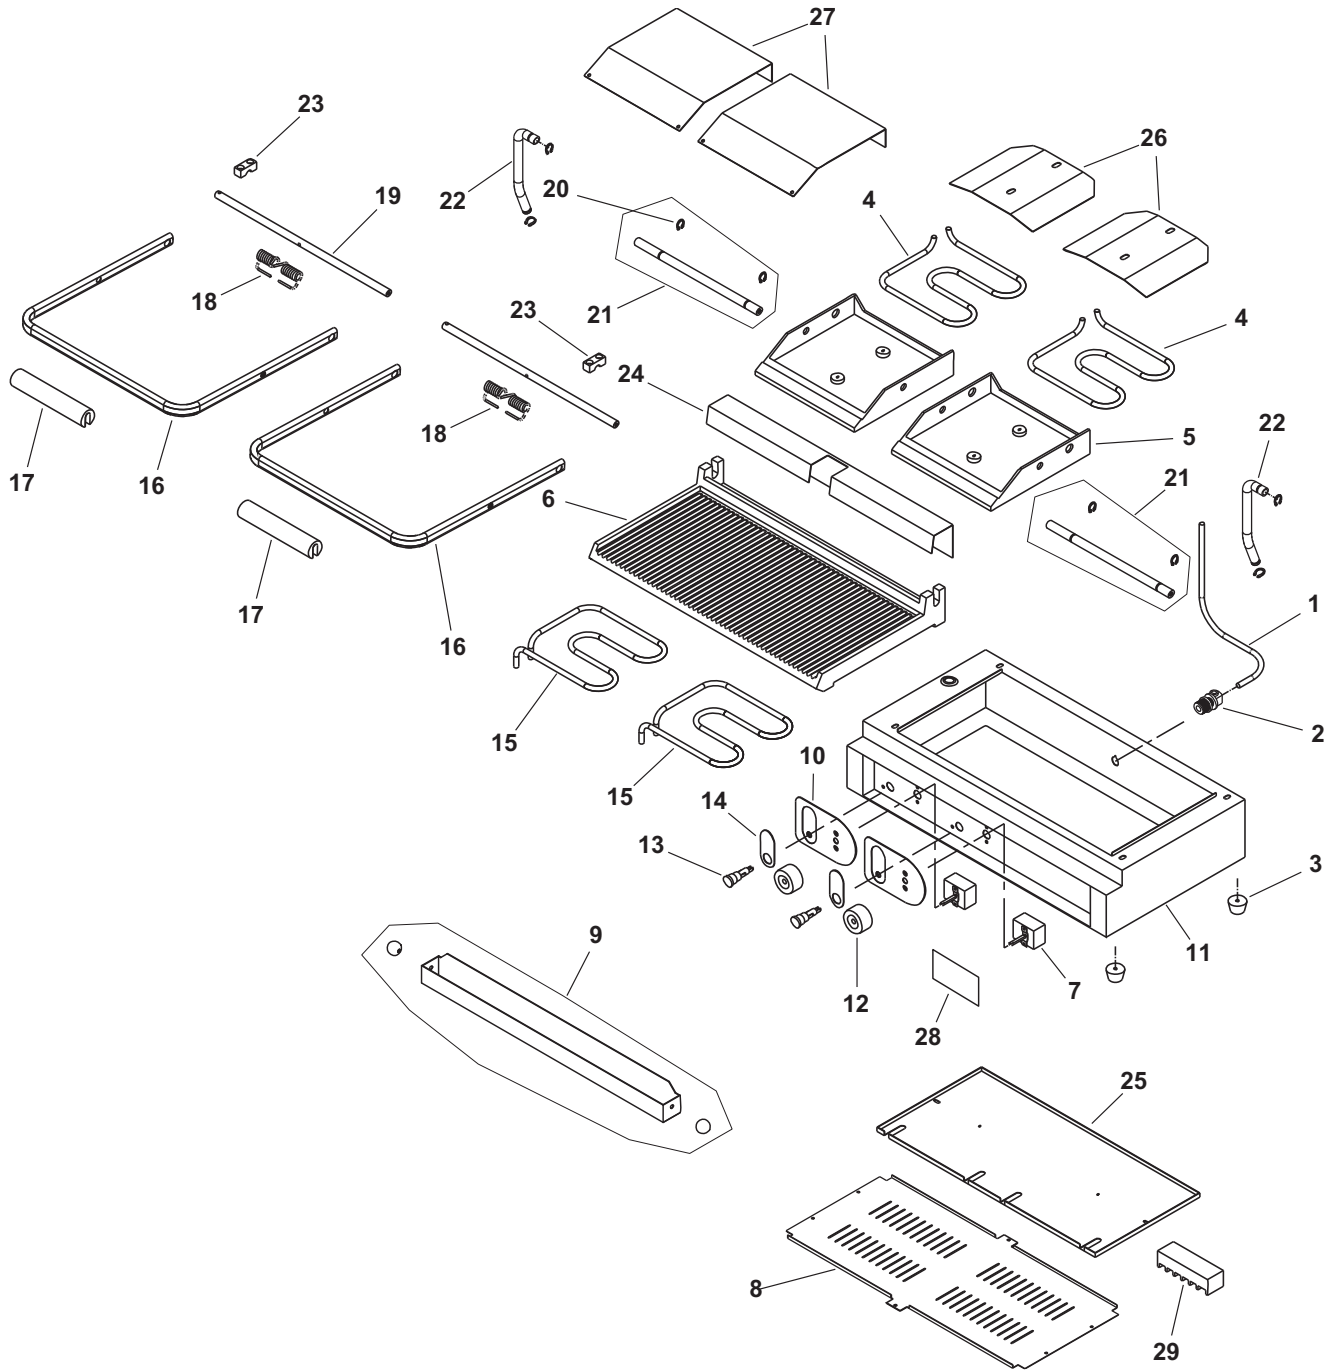

Cayenne[®] Cast Iron Panini Style Double Sandwich Presses

Item Number(s): 40795 and 40795-C

Spare Parts — Cayenne® Cast Iron Panini Style Double Sandwich Presses

Item Numbers: **40795** and **40795-C**

Callout	Part No.	Description
1	XAA0006	Power Cord, 240V, NEMA 6-15P Plug (40795)
	26604-1	Power Cord, 240V, NEMA 6-20P Plug (40795-C - Canada only)
2	XAA0012	Power Cord Restraint
3	XTSI2004	Foot, Rubber
4	XTSI3007	Top Heating Element, 208 - 240V, 740W Max
5	XTSI3005	Top Ribbed Plate
6	XTSI3006	Bottom Plate
7	XTSA0007	Thermostat
8	N/A	Bottom Element Cover Plate
9	XTSI3004	Drip Tray (Includes Knobs)
10	XAA0009	Control Panel Fascia
11	N/A	Press Body
12	XTSI2015	Thermostat Control Knob
13	XAA0002	Pilot Light, Red, 220V
14	N/A	Pilot Light Fascia
15	XTSI3008	Bottom Heating Element, 208-240V, 800W Max
16	XTSI3019	Handle, Steel
17	XTSI3020	Handle Grip, Plastic
18	XTSI2018	Handle Spring
19	XTSI3021	Hinge Axle, Front
20	XTSI2020	Hinge Axle, Circlip
21	XTSI3022	Hinge Axle, Rear, (Includes Clips)
22	XTSI2037	Wire Tube, Left
22	XTSI2038	Wire Tube, Right
23	XTSI2023	Brass Saddle Clamp
24	XTSI3024	Hinge Axel Rear Cover
25	N/A	Bottom Element Cover Plate
26	N/A	Top Element Cover Plate
27	N/A	Top Cover
28	N/A	Decal, Vollrath
29	XTSI0031	Wire Brush