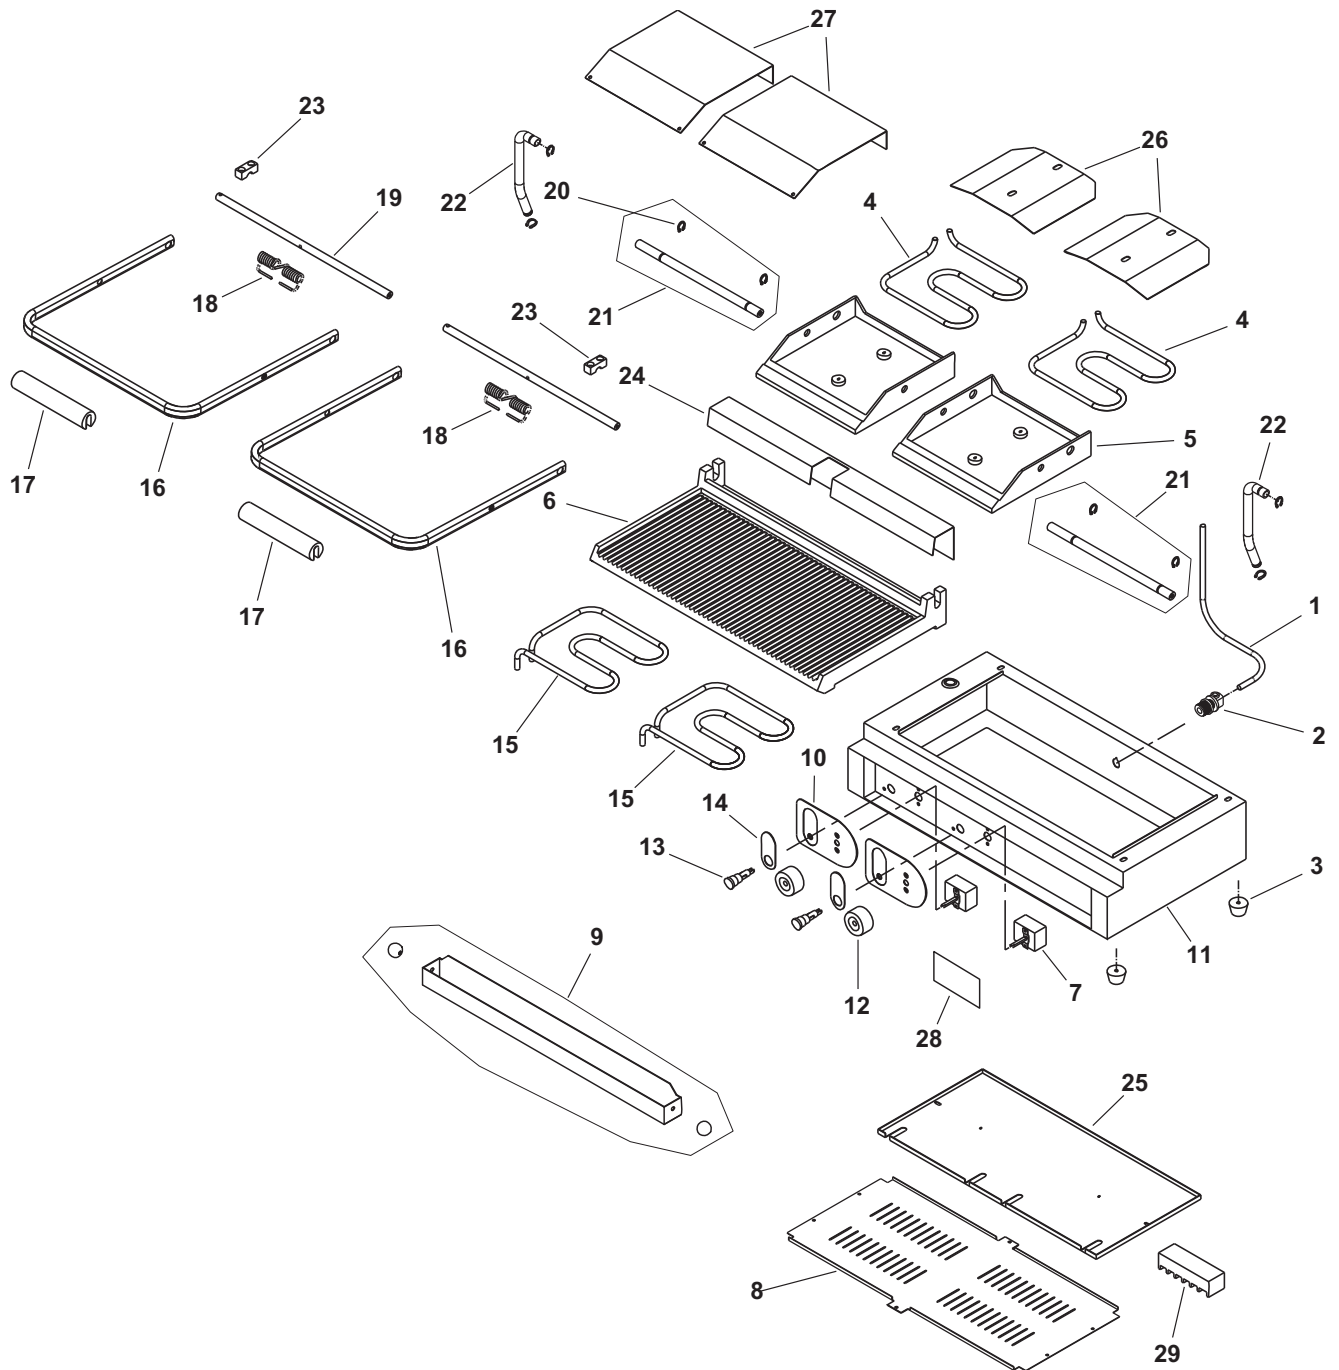

Les pièces détachées

Presse à sandwich de comptoir

Numéro d'article : 40795 et 40795-C

Légende	Référence	Description
1	XAA0006	Cordon d'alimentation, 220V, fiche NEMA 6-15P (40795)
	26604-1	Cordon d'alimentation, 220V, fiche NEMA 6-20P (40795-C Canada)
2	XAA0012	Retenue du cordon d'alimentation
3	XTSI2004	Pieds, caoutchouc
4	XTSI3007	Élément chauffant supérieur, 208 - 240V, 740W
5	XTSI3005	Plaque supérieure
6	XTSI3006	Plaque inférieure
7	XTSA0007	Thermostat
8	Sans objet	Couvercle pour élément inférieur
9	XTSI3004	Lèchefrite (inclut les boutons)
10	XAA0009	Face du panneau de commande
11	Sans objet	Cadre de la presse
12	XTSI2015	Bouton du thermostat
13	XAA0002	Voyant, rouge, 220 V
14	Sans objet	Encadrement de lumière
15	XTSI3008	Élément chauffant inférieur, 208-240V, 800W
16	XTSI3019	Poignée, acier
17	XTSI3020	Prise de poignée, plastique
18	XTSI2018	Ressort de poignée
19	XTSI3021	Axe de charnière, arrière
20	XTSI2020	Crochet pour l'axe de charnière
21	XTSI3022	Axe de charnière, arrière (inclut les clips)
22	XTSI2037	Tube métallique, gauche
22	XTSI2038	Tube métallique, droit
23	XTSI2023	Pince à selle en laiton
24	XTSI3024	Couvercle pour l'axe de charnière arrière
25	Sans objet	Couvercle inférieur, à évent
26	Sans objet	Couvercle inférieur, sans évent
27	Sans objet	Couvercle supérieur
28	Sans objet	Autocollant, Vollrath
29	XTSI0031	Brosse métallique