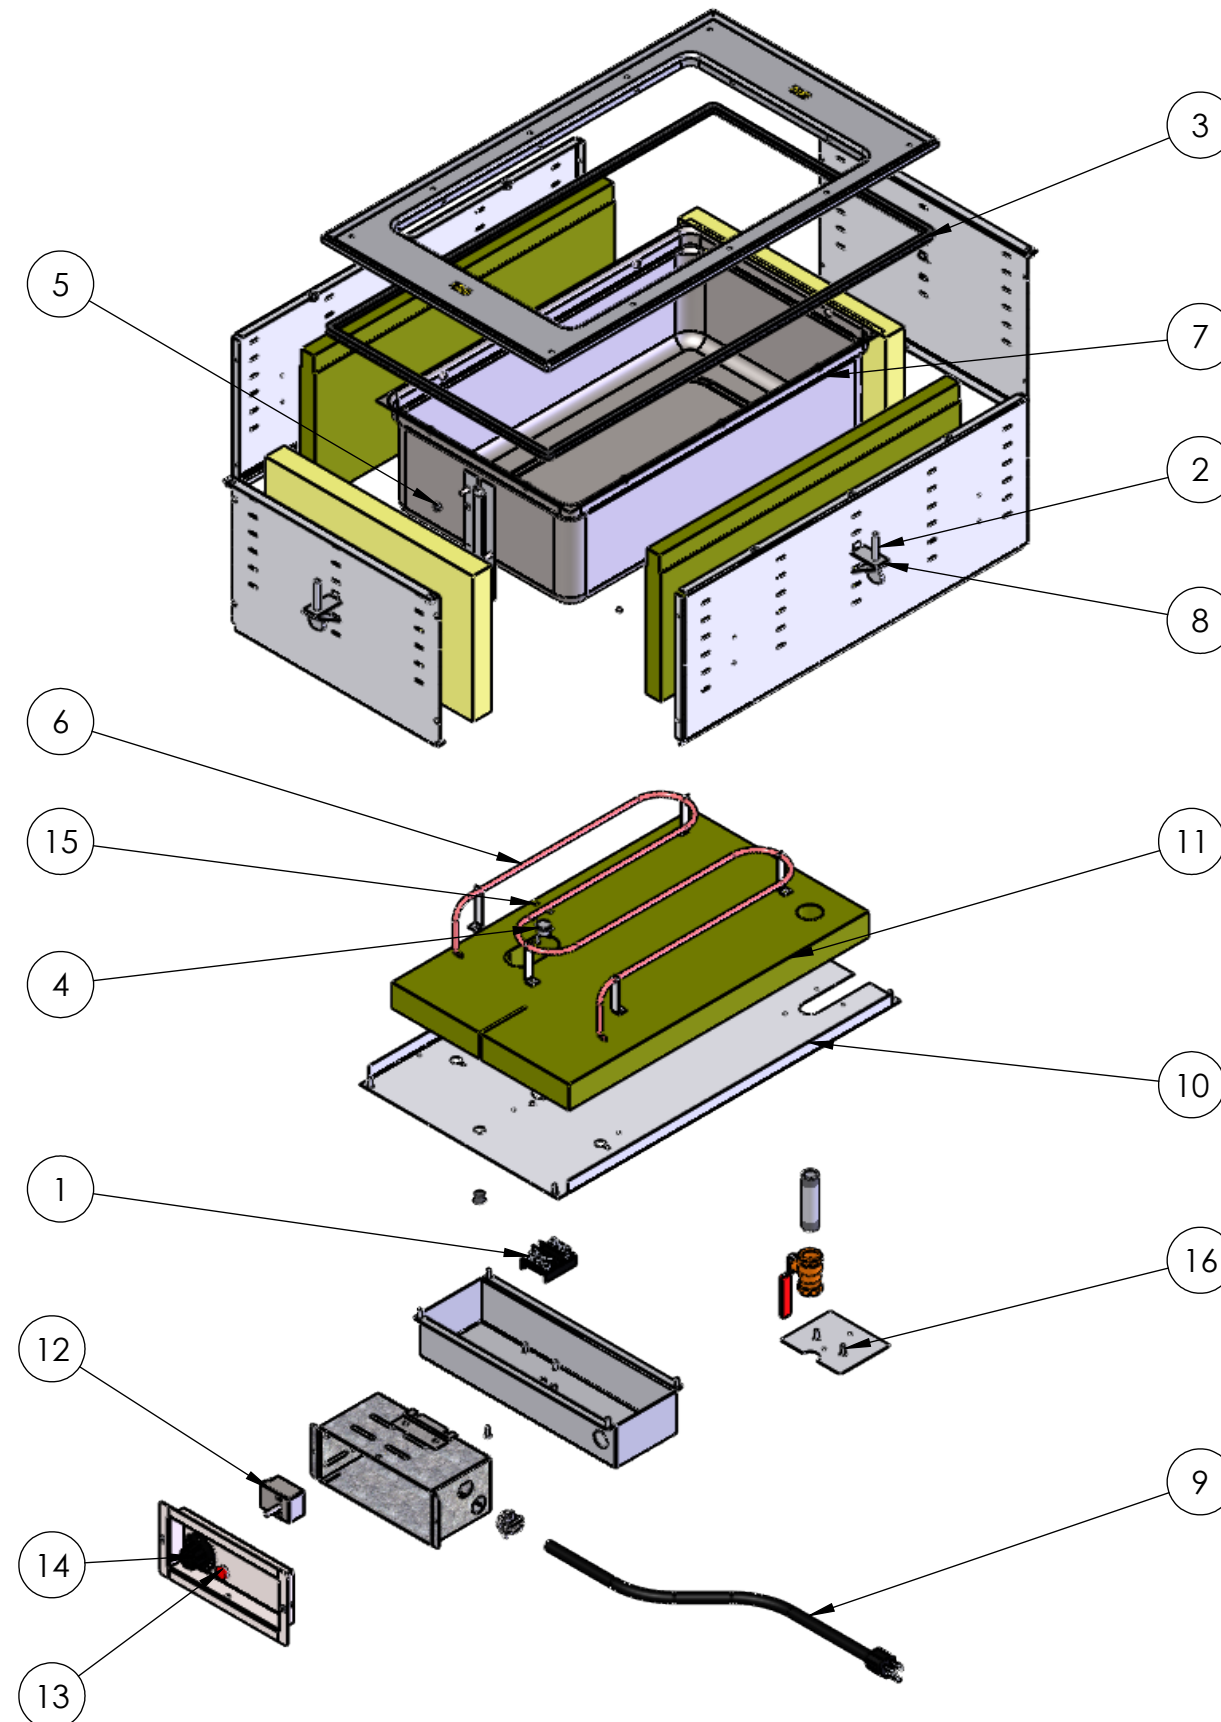

REPLACEMENT PARTS

ITEM NO.	PART NUMBER	DESCRIPTION
1	24872-3	T-BLOCK
2	23035-3	1/4-20 x 2" THUMB SCREW
3	25390-1	EDGING
4	25438-1	THERMOSTAT, REGULATING
5	21547-1	NUT, HEX, SS, 10-32
6	SEE CHART (PAGE 2)	HEATING ELEMENT
7	2642920-2	WELL ASSY HOT WELL
8	44179-1	MOUNTING CLIP
9	SEE CHART (PAGE 2)	POWER CORD
10	2638510-2	HOT WELL BOTTOM PANEL, 1 WELL
11	25429-1	INSULATION BOTTOM, 1-WELL
12	SEE CHART (PAGE 2)	CONTROLLER
13	SEE CHART (PAGE 2)	PILOT LIGHT
14	SEE CHART (PAGE 2)	CONTROL KNOB

FASTENERS (GENERAL SPECIFICATION)

ITEM NO.	DESCRIPTION
15	4-40 LOCK NUT, STAINLESS STEEL
16	SCREW, #8 X .500 LG THREAD CUTTING TYPE 25

SEE PAGE 2 FOR HEATING ELEMENT, POWER CORD, CONTROLLER, PILOT LIGHT, AND CONTROL KNOB REPLACEMENT PART SPECIFICATIONS.