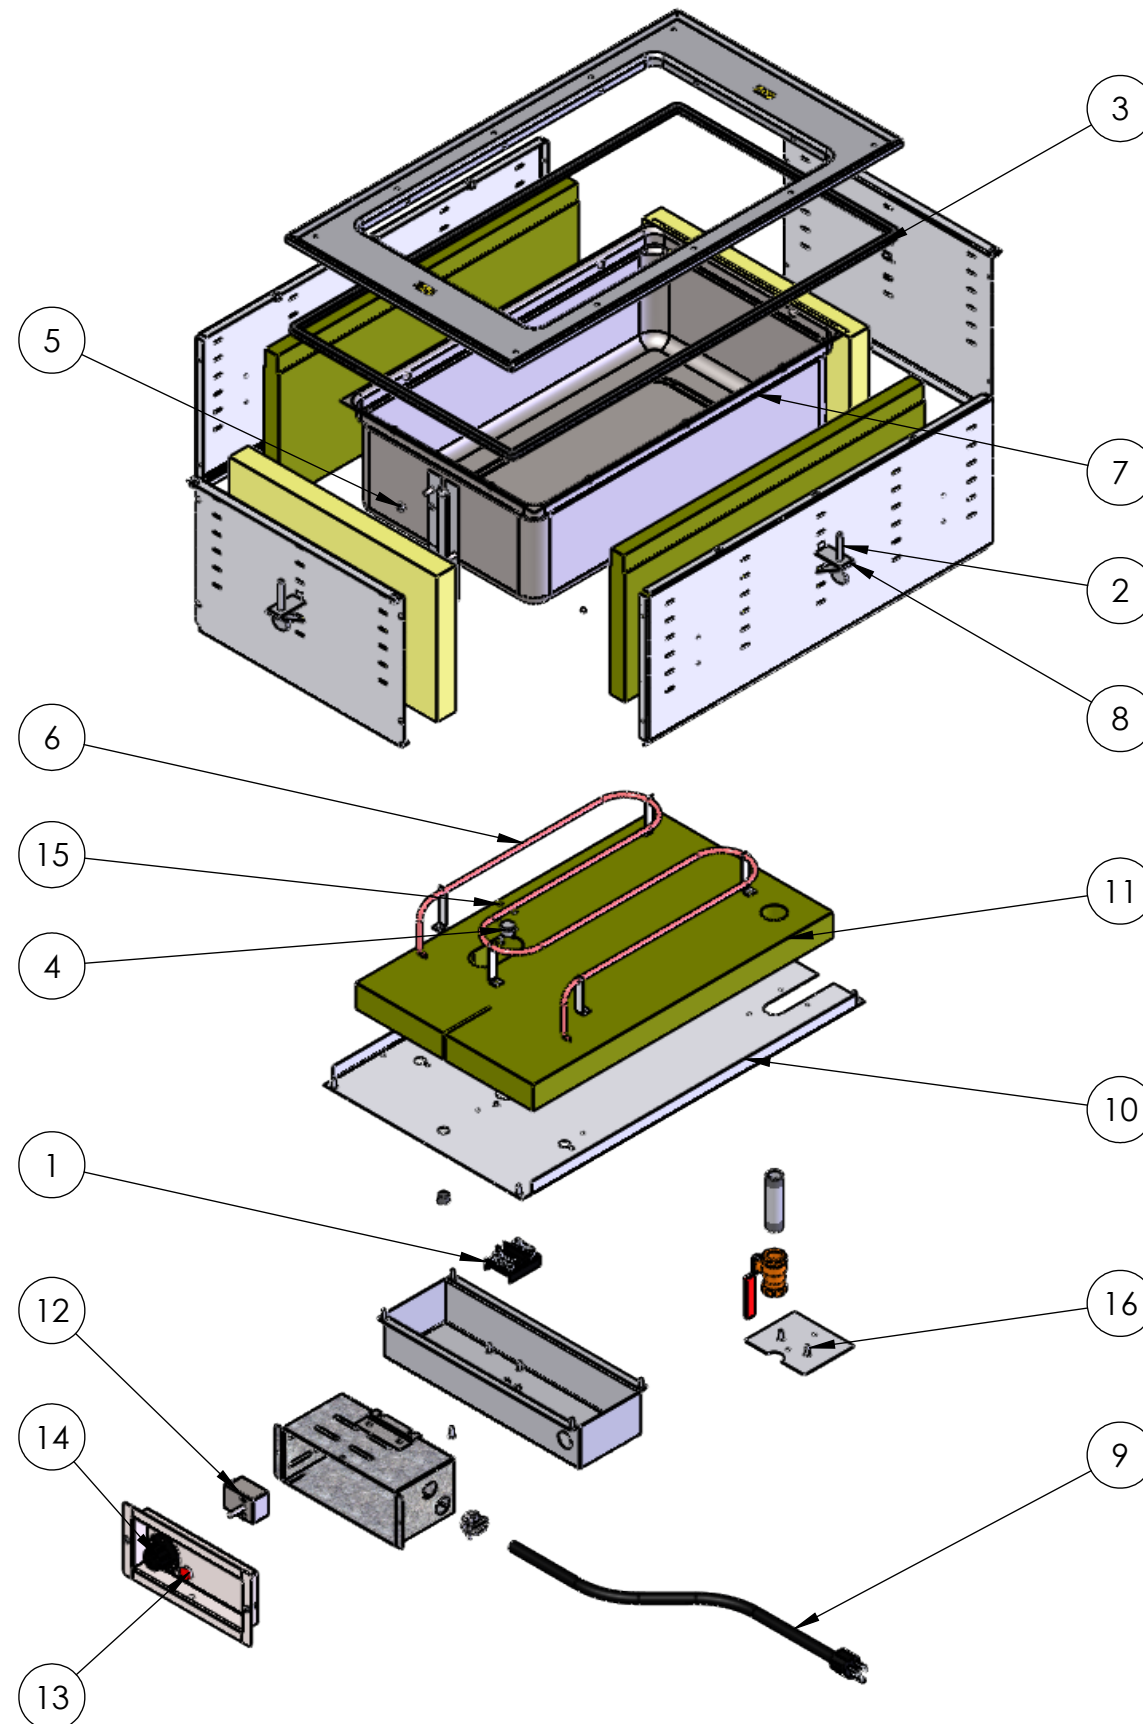

REPLACEMENT PARTS

ITEM NO.	PART NUMBER	DESCRIPTION
1	24872-3	T-BLOCK
2	23035-3	1/4-20 x 2" THUMB SCREW
3	25390-1	EDGING
4	25438-1	THERMOSTAT, REGULATING
5	21547-1	NUT, HEX, SS, 10-32
6	SEE CHART (PAGE 2)	HEATING ELEMENT
7	2642920316-2	WELL ASSY HOT WELL 316
8	44179-1	MOUNTING CLIP
9	SEE CHART (PAGE 2)	POWER CORD
10	2638510-2	HOT WELL BOTTOM PANEL, 1 WELL
11	25429-1	INSULATION BOTTOM, 1-WELL
12	SEE CHART (PAGE 2)	CONTROLLER
13	SEE CHART (PAGE 2)	PILOT LIGHT
14	SEE CHART (PAGE 2)	CONTROL KNOB

FASTENERS (GENERAL SPECIFICATION)

ITEM NO.	DESCRIPTION
15	4-40 LOCK NUT, STAINLESS STEEL
16	SCREW, #8 X .500 LG THREAD CUTTING TYPE 25

SEE PAGE 2 FOR HEATING ELEMENT, POWER CORD, CONTROLLER, PILOT LIGHT, AND CONTROL KNOB REPLACEMENT PART SPECIFICATIONS.