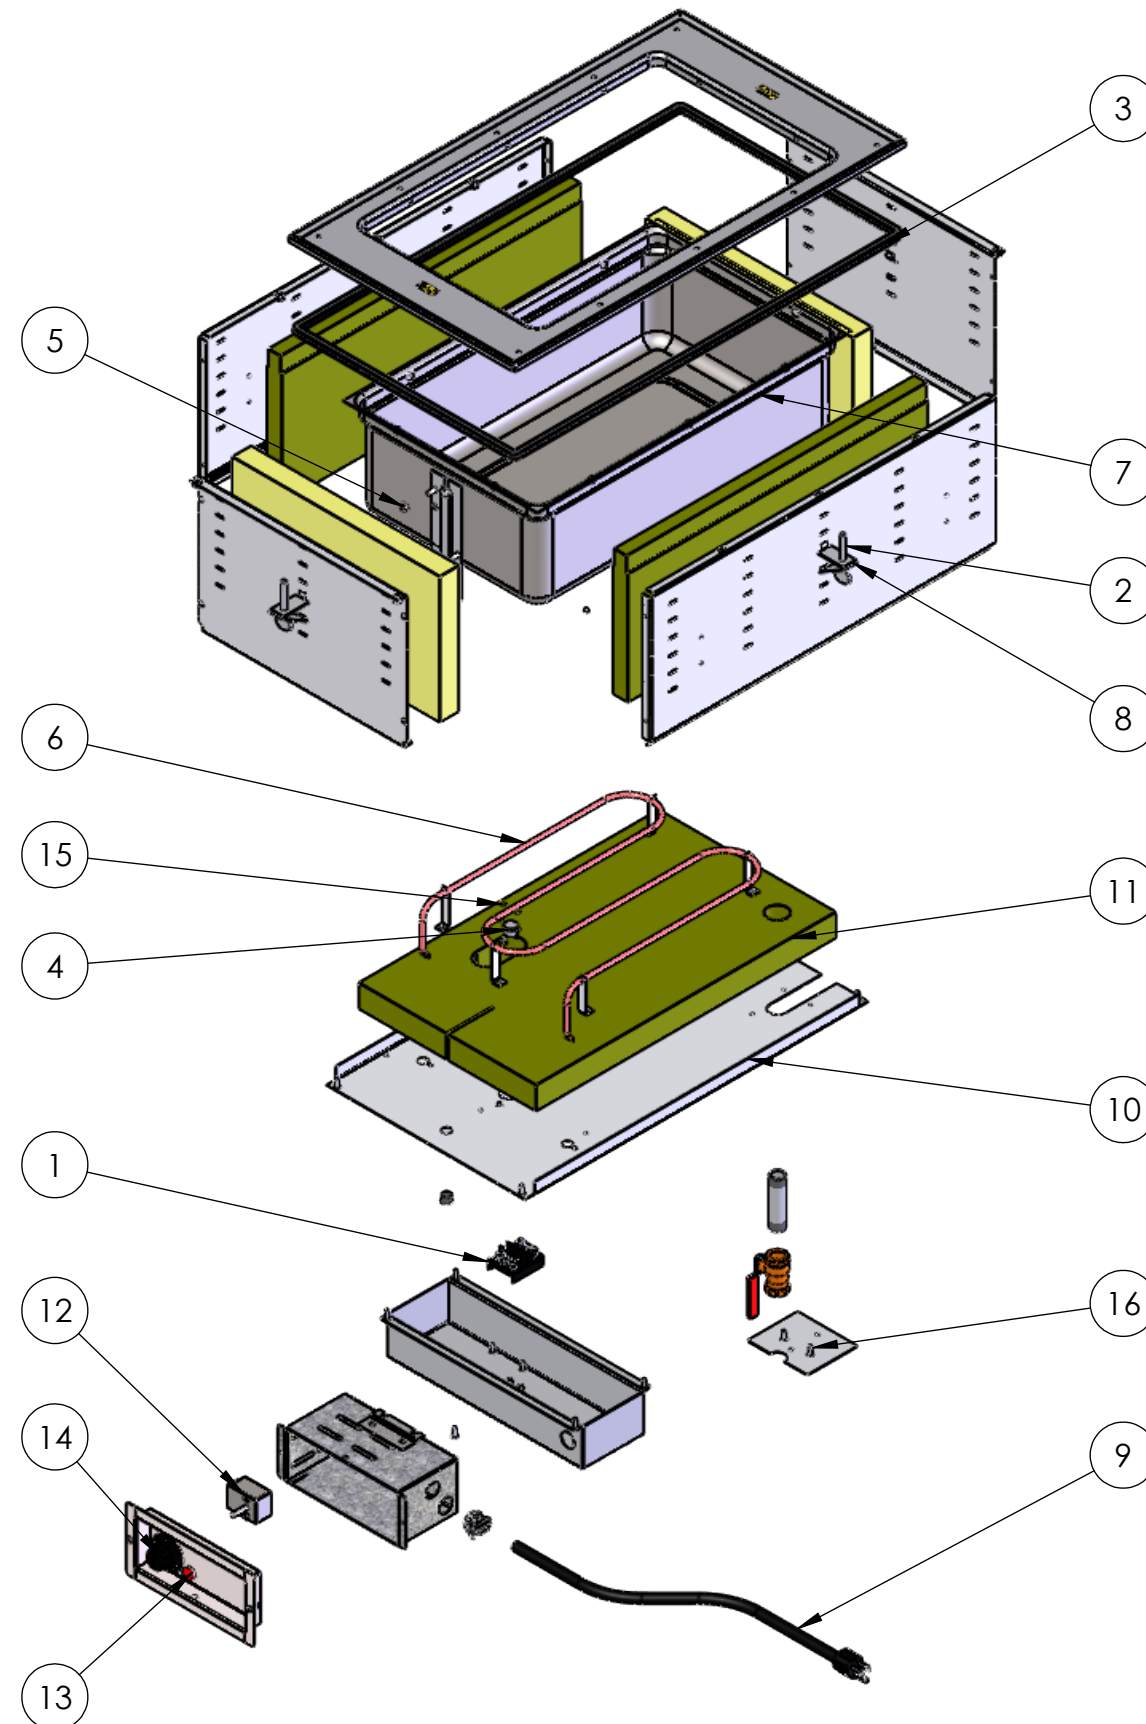

REPLACEMENT PARTS

ITEM NO.	PART NUMBER	DESCRIPTION
1	24872-3	T-BLOCK
2	23035-3	1/4-20 x 2" THUMB SCREW
3	25390-1	EDGING
4	25438-1	THERMOSTAT, REGULATING
5	21547-1	NUT, HEX, SS, 10-32
6	SEE CHART (PAGE 2)	HEATING ELEMENT
7	2642920316-2	WELL ASSY HOT WELL 316
8	44179-1	MOUNTING CLIP
9	SEE CHART (PAGE 2)	POWER CORD
10	2638510-2	HOT WELL BOTTOM PANEL, 1 WELL
11	25429-1	INSULATION BOTTOM, 1-WELL
12	SEE CHART (PAGE 2)	CONTROLLER
13	SEE CHART (PAGE 2)	PILOT LIGHT
14	SEE CHART (PAGE 2)	CONTROL KNOB

FASTENERS (GENERAL SPECIFICATION)

ITEM NO.	DESCRIPTION
15	4-40 LOCK NUT, STAINLESS STEEL
16	SCREW, #8 X .500 LG THREAD CUTTING TYPE 25

SEE PAGE 2 FOR HEATING ELEMENT, POWER CORD, CONTROLLER, PILOT LIGHT, AND CONTROL KNOB REPLACEMENT PART SPECIFICATIONS.