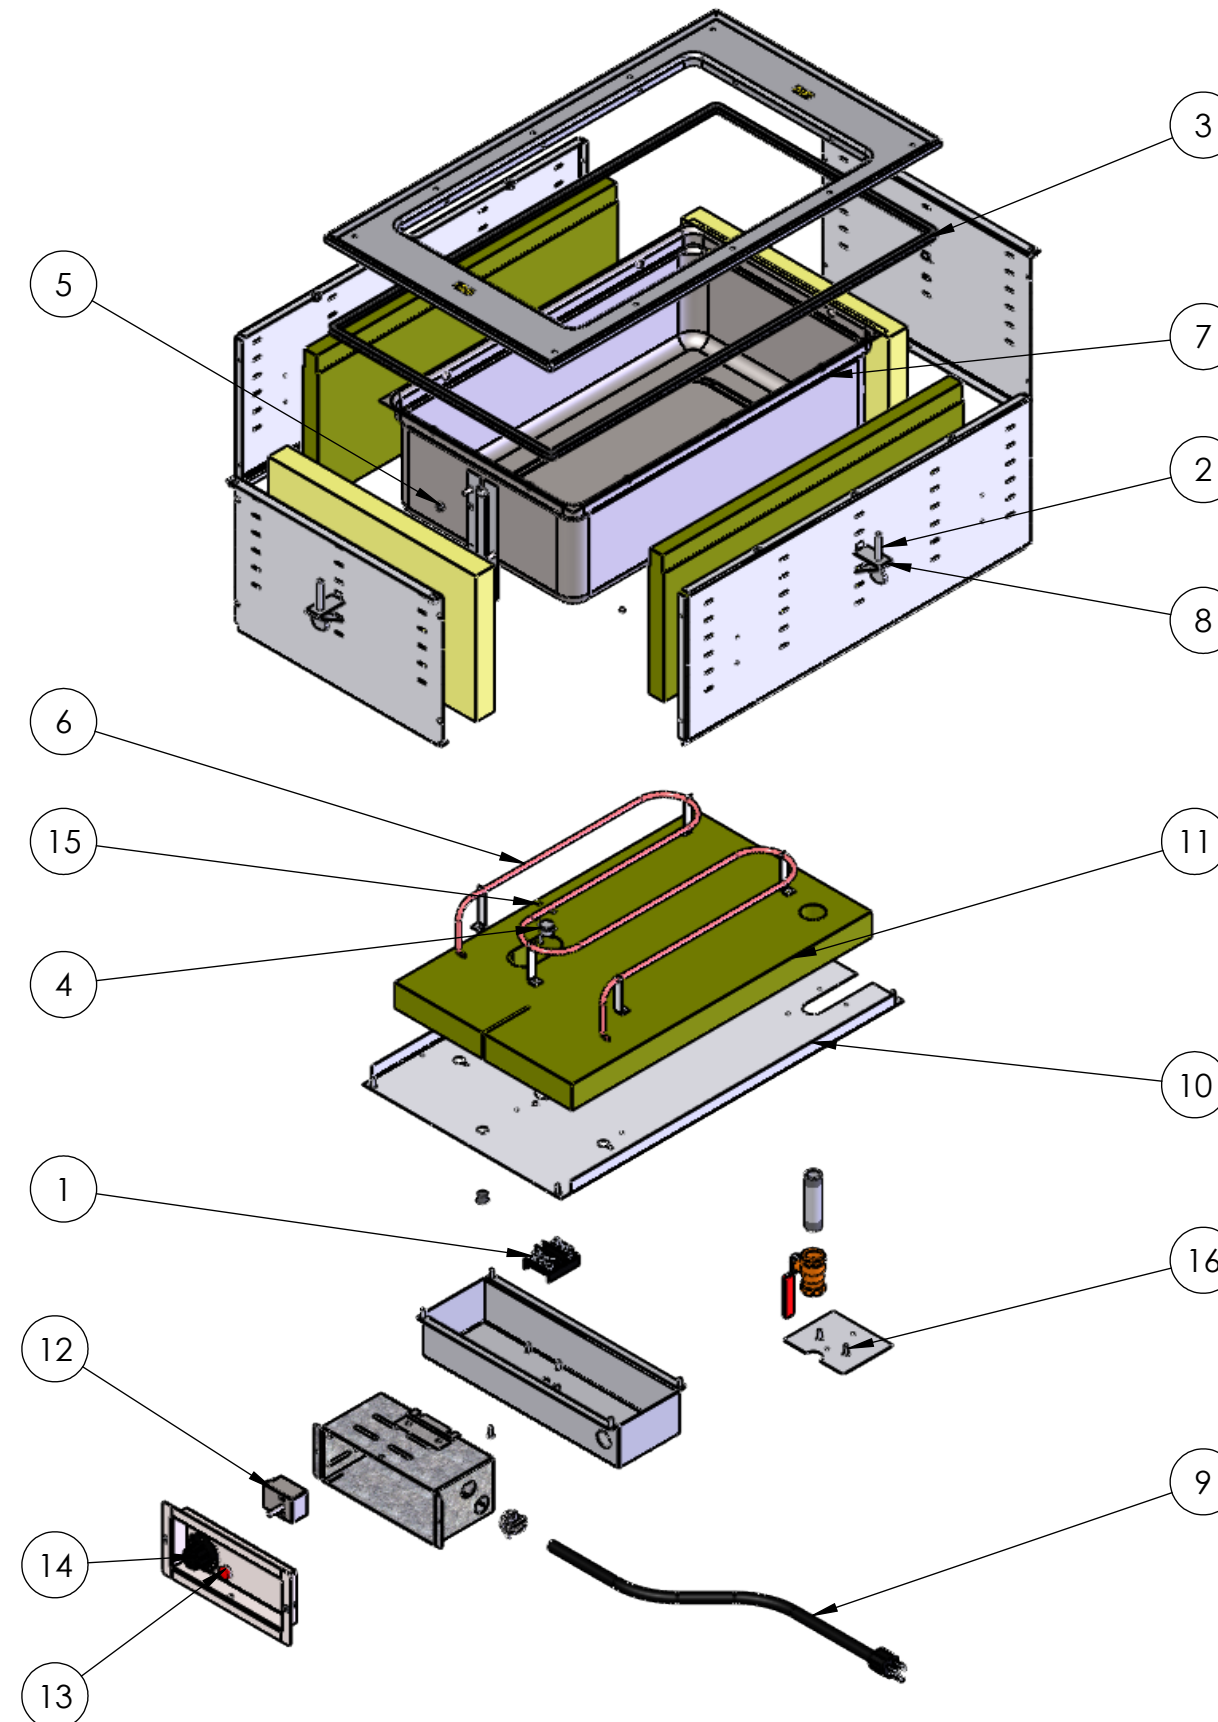

## REPLACEMENT PARTS

ITEM NO.	PART NUMBER	DESCRIPTION
1	24872-3	T-BLOCK
2	23035-3	1/4-20 x 2" THUMB SCREW
3	25390-1	EDGING
4	25438-1	THERMOSTAT, REGULATING
5	21547-1	NUT, HEX, SS, 10-32
6	SEE CHART (PAGE 2)	HEATING ELEMENT
7	2642920-2	WELL ASSY HOT WELL
8	44179-1	MOUNTING CLIP
9	SEE CHART (PAGE 2)	POWER CORD
10	2638510-2	HOT WELL BOTTOM PANEL, 1 WELL
11	25429-1	INSULATION BOTTOM, 1-WELL
12	SEE CHART (PAGE 2)	CONTROLLER
13	SEE CHART (PAGE 2)	PILOT LIGHT
14	SEE CHART (PAGE 2)	CONTROL KNOB

## FASTENERS (GENERAL SPECIFICATION)

ITEM NO.	DESCRIPTION
15	4-40 LOCK NUT, STAINLESS STEEL
16	SCREW, #8 X .500 LG THREAD CUTTING TYPE 25

**SEE PAGE 2 FOR HEATING ELEMENT, POWER CORD, CONTROLLER, PILOT LIGHT, AND CONTROL KNOB REPLACEMENT PART SPECIFICATIONS.**