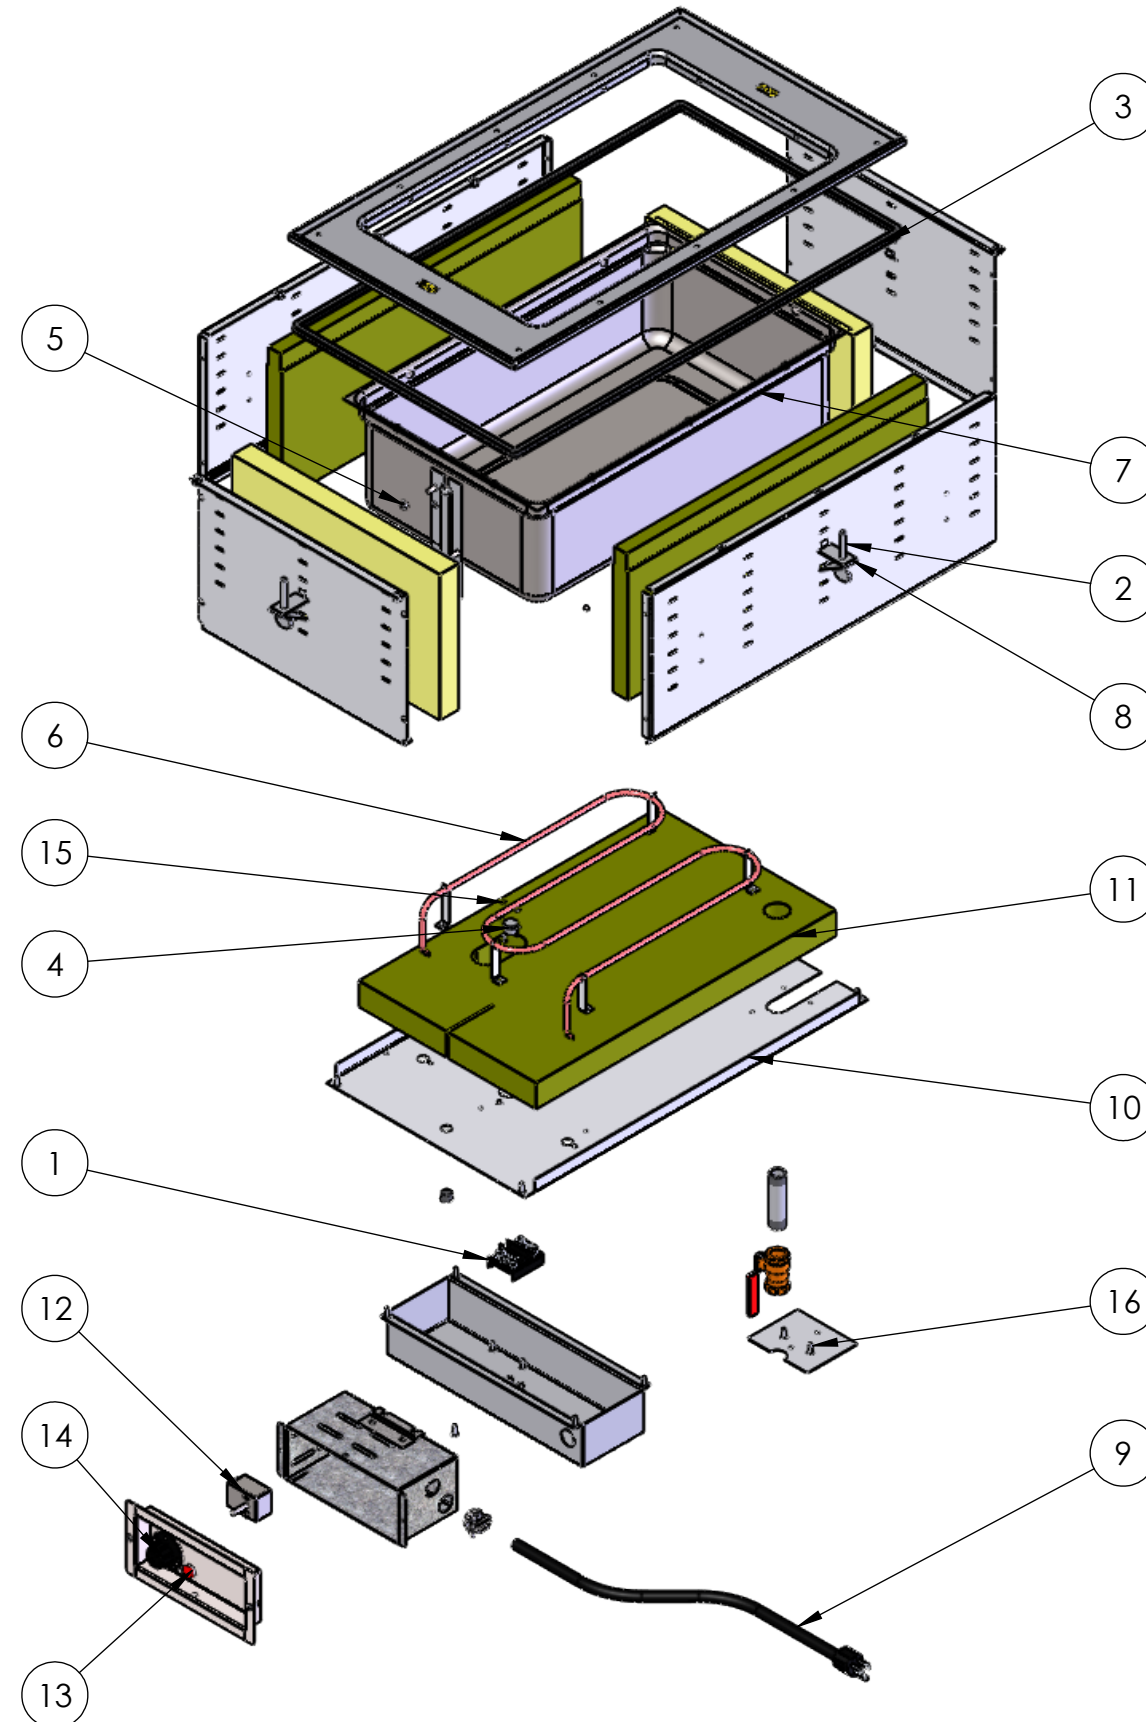

**REPLACEMENT PARTS**

ITEM NO.	PART NUMBER	DESCRIPTION
1	24872-3	T-BLOCK
2	23035-3	1/4-20 x 2" THUMB SCREW
3	25390-1	EDGING
4	25438-1	THERMOSTAT, REGULATING
5	21547-1	NUT, HEX, SS, 10-32
6	SEE CHART (PAGE 2)	HEATING ELEMENT
7	2642920316-2	WELL ASSY HOT WELL 316
8	44179-1	MOUNTING CLIP
9	SEE CHART (PAGE 2)	POWER CORD
10	2638510-2	HOT WELL BOTTOM PANEL, 1 WELL
11	25429-1	INSULATION BOTTOM, 1-WELL
12	SEE CHART (PAGE 2)	CONTROLLER
13	SEE CHART (PAGE 2)	PILOT LIGHT
14	SEE CHART (PAGE 2)	CONTROL KNOB

**FASTENERS (GENERAL SPECIFICATION)**

ITEM NO.	DESCRIPTION
15	4-40 LOCK NUT, STAINLESS STEEL
16	SCREW, #8 X .500 LG THREAD CUTTING TYPE 25

**SEE PAGE 2 FOR HEATING ELEMENT, POWER CORD, CONTROLLER, PILOT LIGHT, AND CONTROL KNOB REPLACEMENT PART SPECIFICATIONS.**