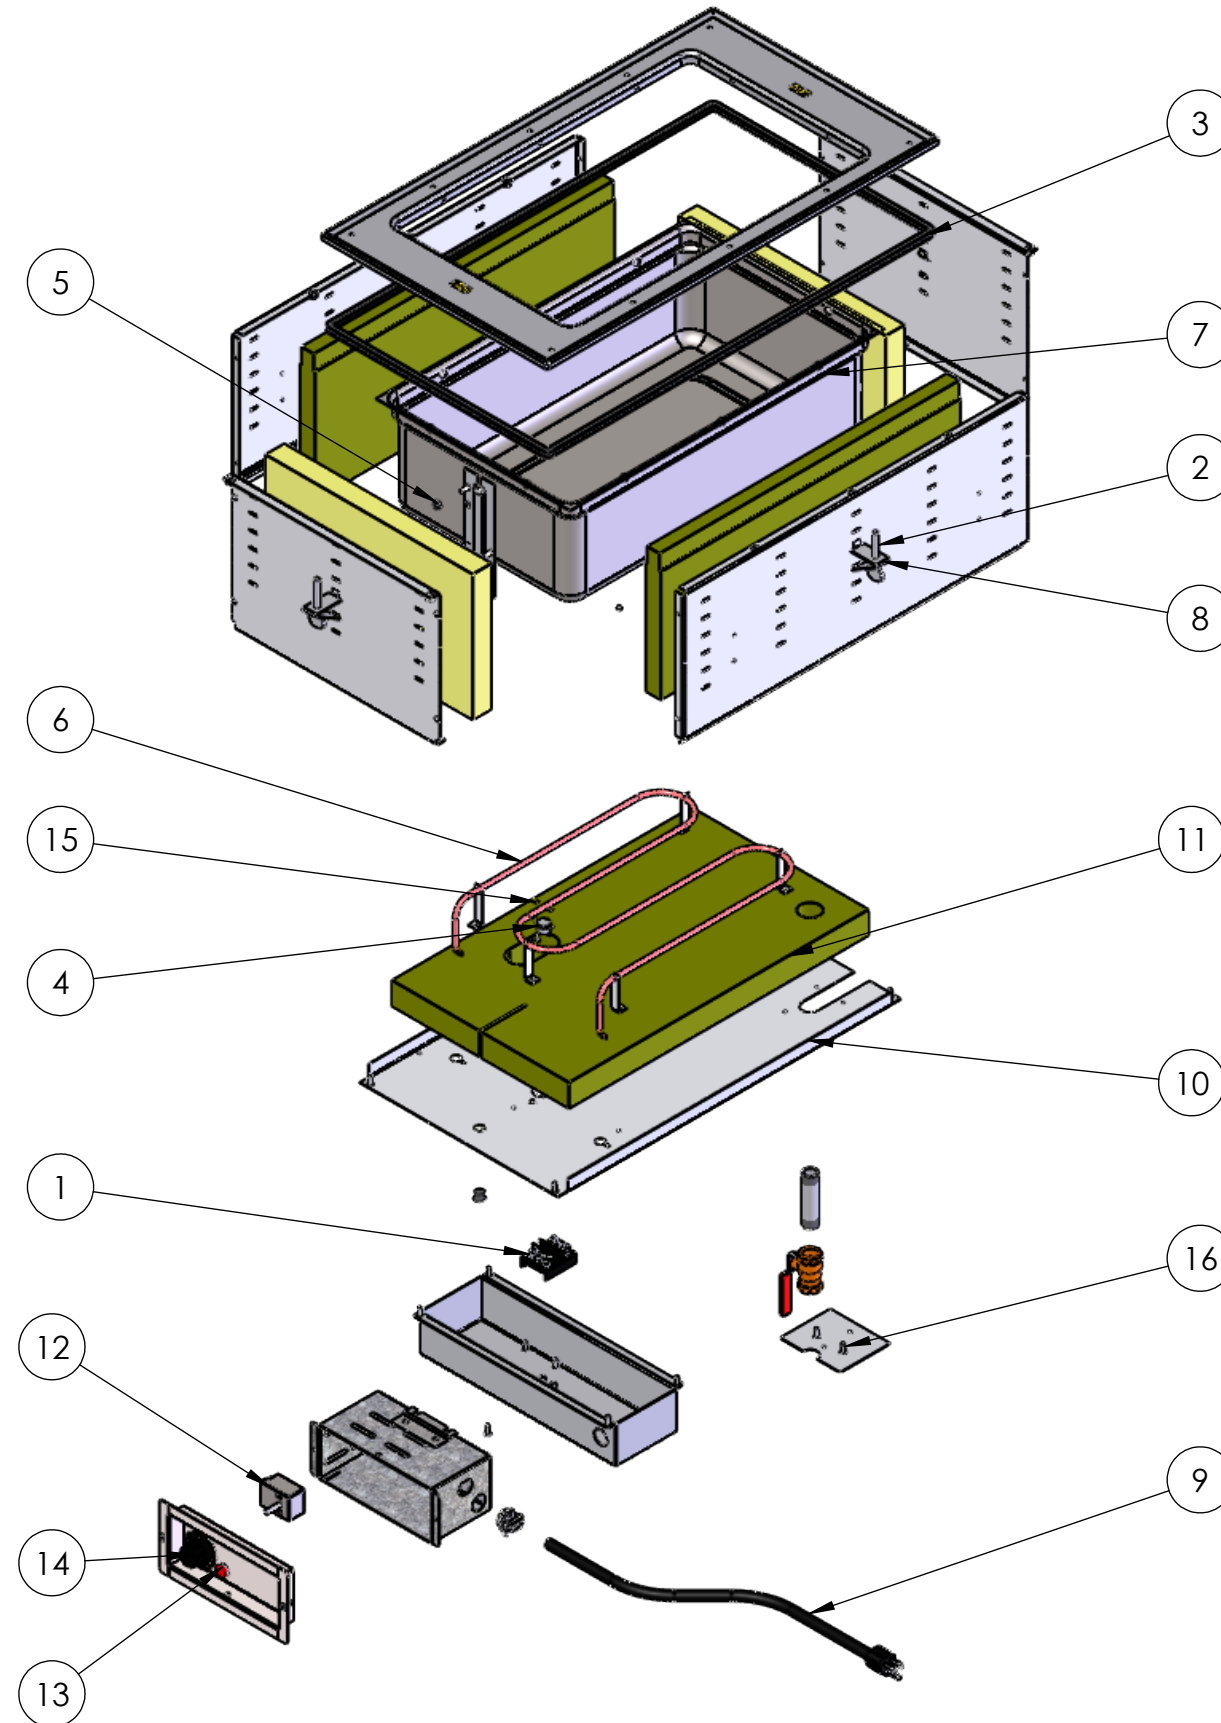

### REPLACEMENT PARTS

ITEM NO.	PART NUMBER	DESCRIPTION
1	24872-3	T-BLOCK
2	23035-3	1/4-20 x 2" THUMB SCREW
3	25390-1	EDGING
4	25438-1	THERMOSTAT, REGULATING
5	21547-1	NUT, HEX, SS, 10-32
6	SEE CHART (PAGE 2)	HEATING ELEMENT
7	2642920-2	WELL ASSY HOT WELL
8	44179-1	MOUNTING CLIP
9	SEE CHART (PAGE 2)	POWER CORD
10	2638510-2	HOT WELL BOTTOM PANEL, 1 WELL
11	25429-1	INSULATION BOTTOM, 1-WELL
12	SEE CHART (PAGE 2)	CONTROLLER
13	SEE CHART (PAGE 2)	PILOT LIGHT
14	SEE CHART (PAGE 2)	CONTROL KNOB

### FASTENERS (GENERAL SPECIFICATION)

ITEM NO.	DESCRIPTION
15	4-40 LOCK NUT, STAINLESS STEEL
16	SCREW, #8 X .500 LG THREAD CUTTING TYPE 25

**SEE PAGE 2 FOR HEATING ELEMENT, POWER CORD, CONTROLLER, PILOT LIGHT, AND CONTROL KNOB REPLACEMENT PART SPECIFICATIONS.**