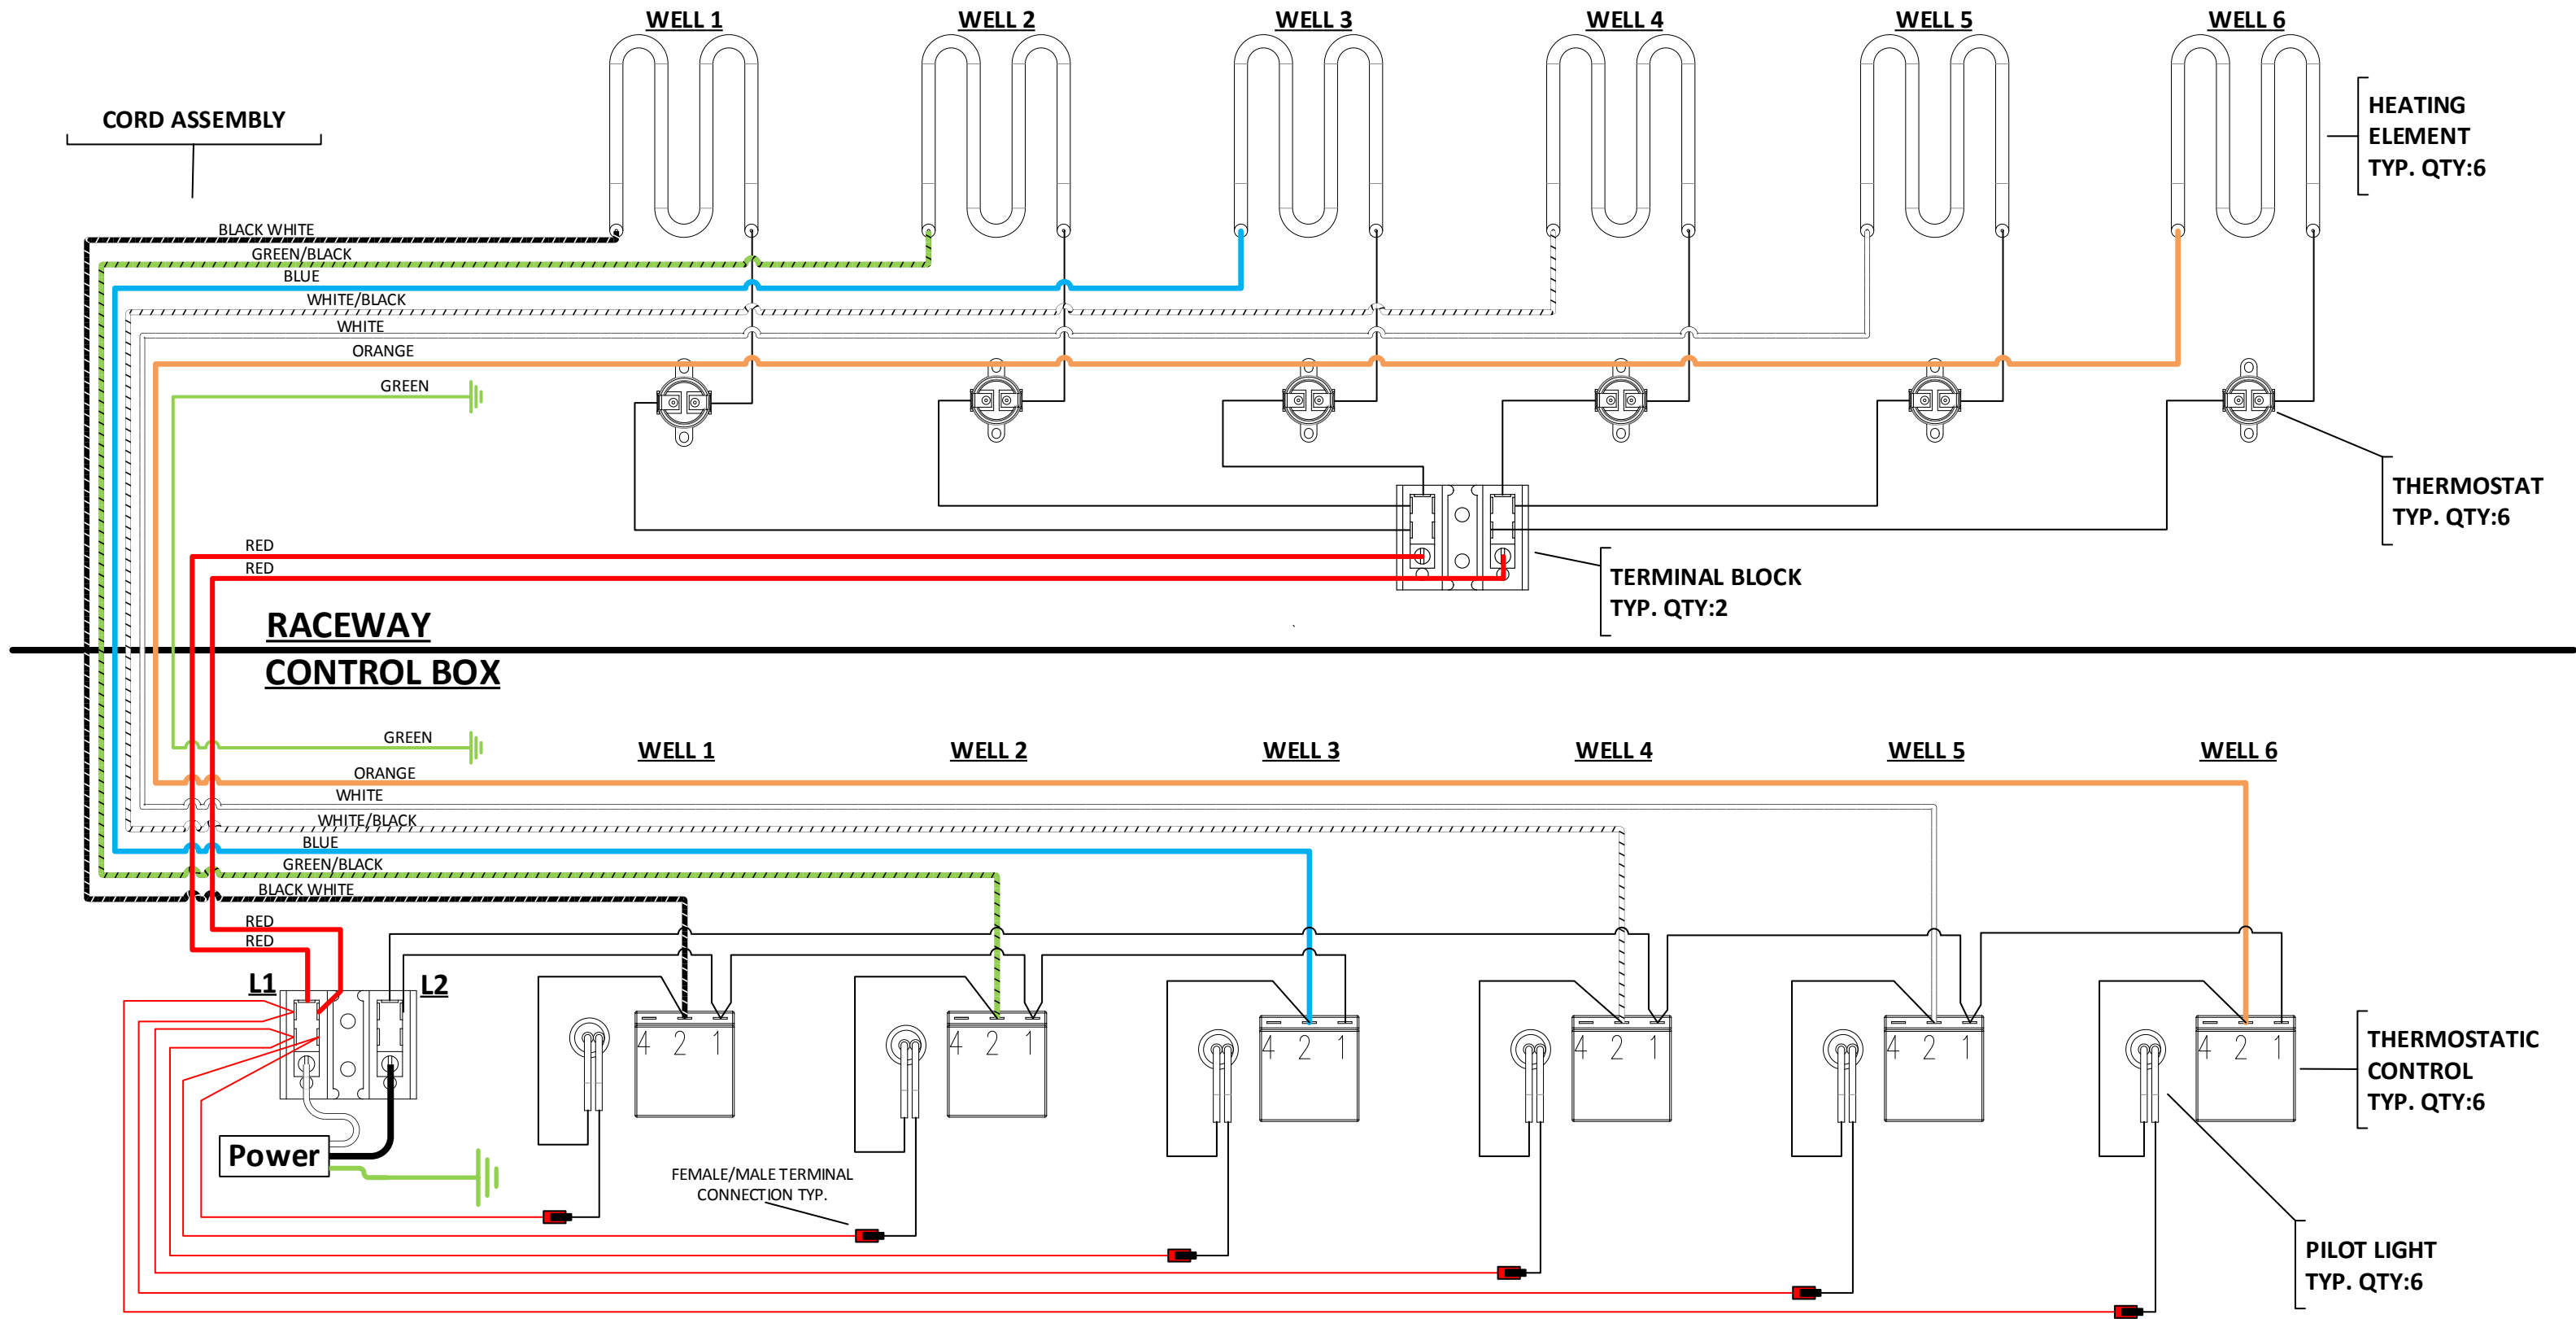

6 WELL HOT, THERMOSTATIC CONTROL WIRING DIAGRAM 208-240V

Item Number
3640910
3640911
3640970
3640971
3640980
3640981
3647610
3647670
3647680
3640910HD
3640911HD
3640970HD
3640971HD
3640980HD
3640981HD
3647610HD
3647670HD
3647680HD
FC-4DH-06208-T