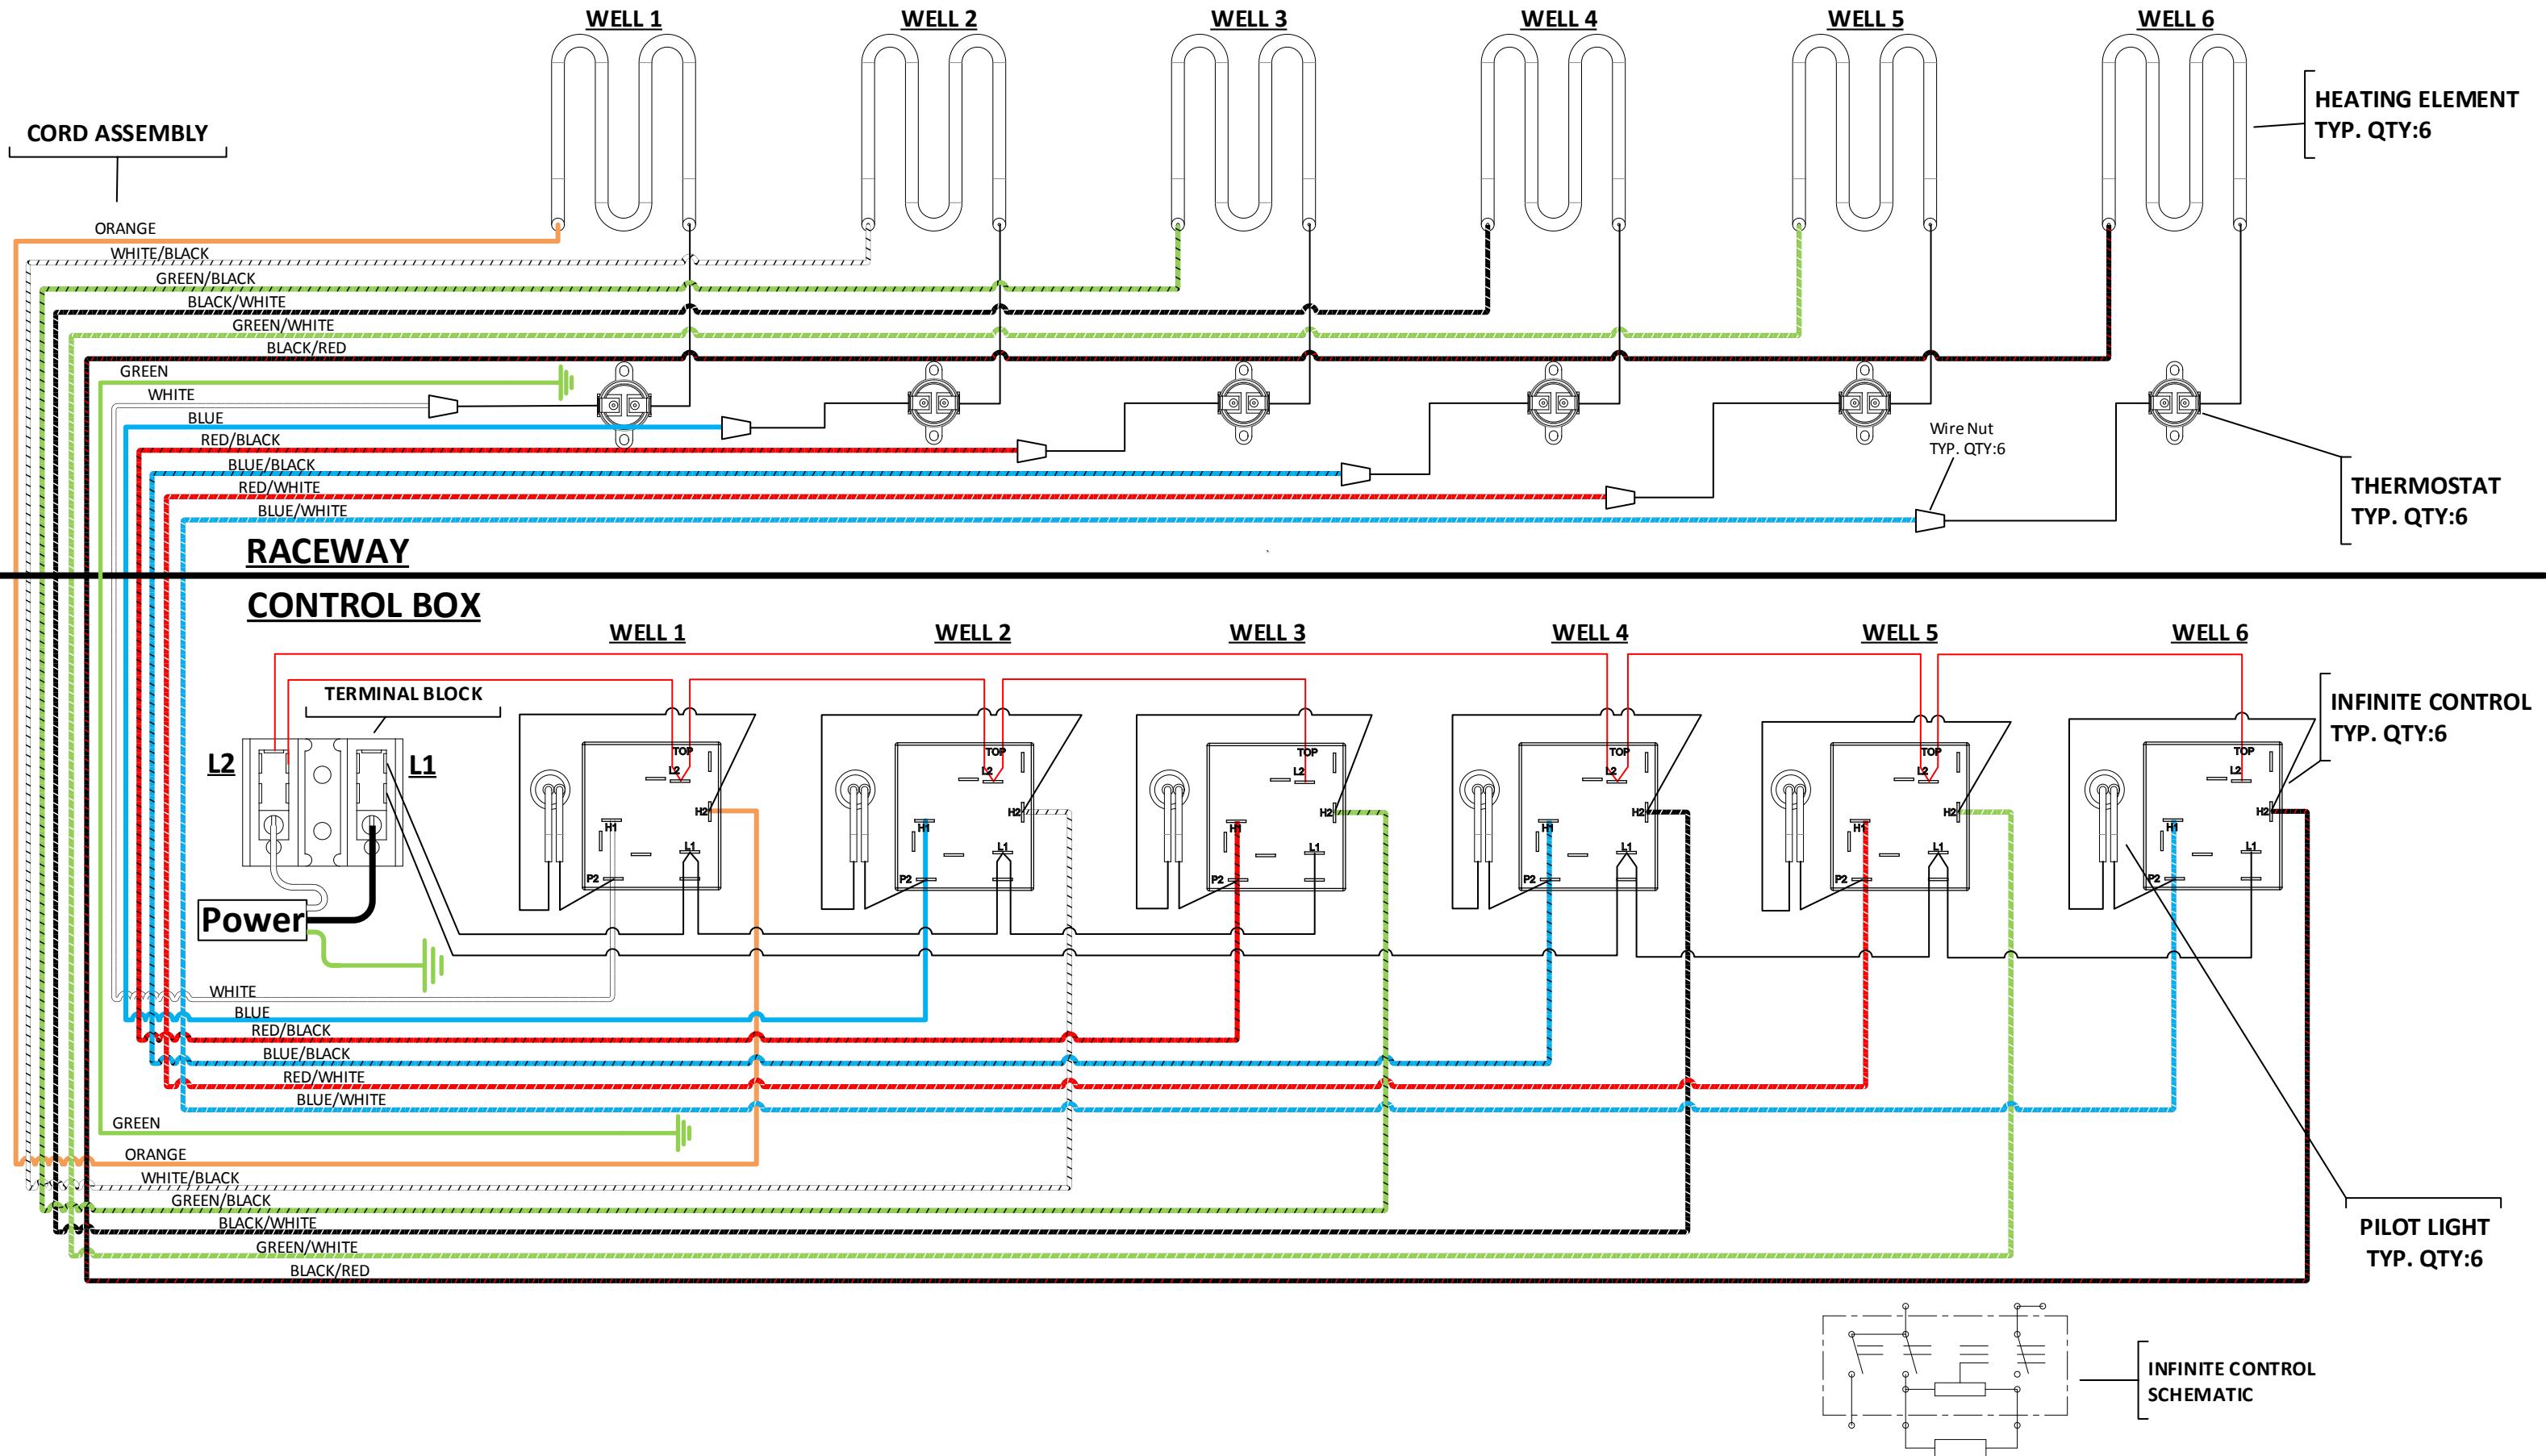

# 6 WELL HOT, INFINITE CONTROL WIRING DIAGRAM 208-240V

Item Number
36409
36476
3640901
3640950
3640951
3640960
3640961
3647650
3647660
3640901HD
3640950HD
3640951HD
3640960HD
3640961HD
36409HD
3647650HD
3647660HD
36476HD
FC-4DH-06208-I