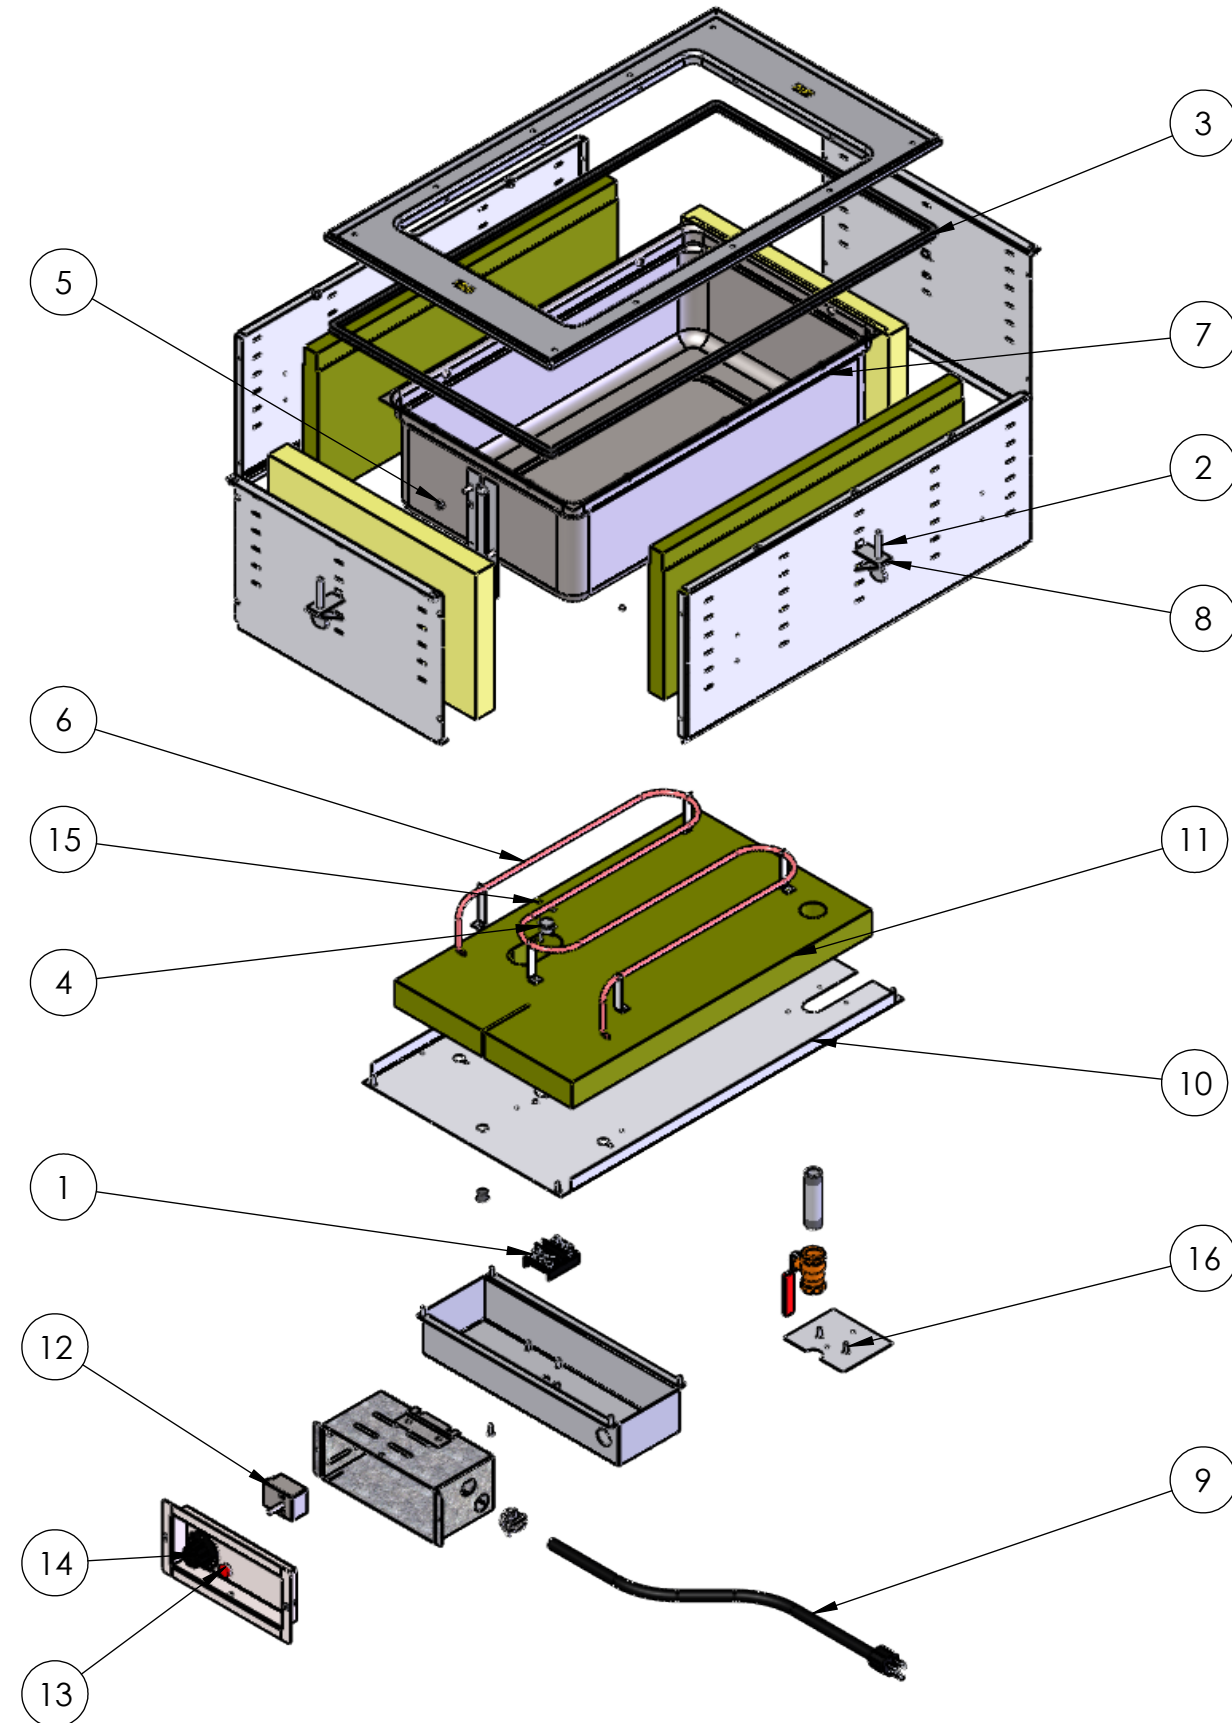

### REPLACEMENT PARTS

ITEM NO.	PART NUMBER	DESCRIPTION
1	24872-3	T-BLOCK
2	23035-3	1/4-20 x 2" THUMB SCREW
3	25390-1	EDGING
4	25438-1	THERMOSTAT, REGULATING
5	21547-1	NUT, HEX, SS, 10-32
6	SEE CHART (PAGE 2)	HEATING ELEMENT
7	2642920-2	WELL ASSY HOT WELL
8	44179-1	MOUNTING CLIP
9	SEE CHART (PAGE 2)	POWER CORD
10	2638510-2	HOT WELL BOTTOM PANEL, 1 WELL
11	25429-1	INSULATION BOTTOM, 1-WELL
12	SEE CHART (PAGE 2)	CONTROLLER
13	SEE CHART (PAGE 2)	PILOT LIGHT
14	SEE CHART (PAGE 2)	CONTROL KNOB

### FASTENERS (GENERAL SPECIFICATION)

ITEM NO.	DESCRIPTION
15	4-40 LOCK NUT, STAINLESS STEEL
16	SCREW, #8 X .500 LG THREAD CUTTING TYPE 25

**SEE PAGE 2 FOR HEATING ELEMENT, POWER CORD, CONTROLLER, PILOT LIGHT, AND CONTROL KNOB REPLACEMENT PART SPECIFICATIONS.**